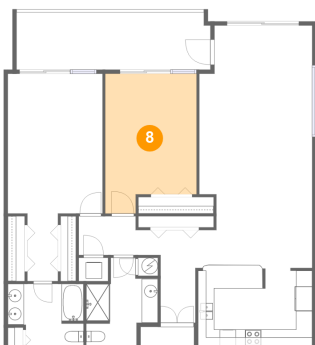

6 Floor 1 - Balcony

Dimensions: 24'0" x 7'1"
Area: 168 sq. ft
Counted as Living Area: No

Heated: No
Finished: Yes
Enclosed: No
Contiguous: Yes
Permitted: Yes
Wet Space: No
Addition: No
Conversion: No

7 Floor 1 - Hall

Dimensions: 17'0" x 4'9"
Area: 64 sq. ft
Counted as Living Area:
Yes

Heated: Yes
Finished: Yes
Enclosed: Yes
Contiguous:
Yes
Permitted: Yes
Wet Space: No
Addition: No
Conversion: No

8 Floor 1 - Bedroom

Dimensions: 11'3" x 17'3"
Area: 177 sq. ft
Counted as Living Area:
Yes