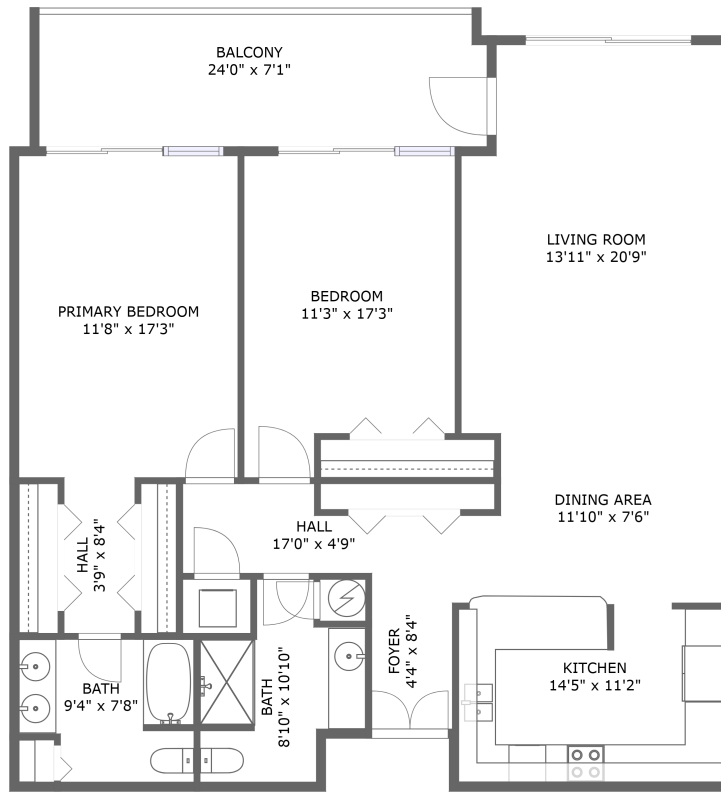

4 Belview Boulevard, Belleair, Pinellas County, Florida, United States, 33756, 605

FLOOR 1

Property Summary

0 garages

2 bedrooms

2 bathrooms

0 half baths

1 floors

1,313 Gross Living Area sqft

1,481 total sqft