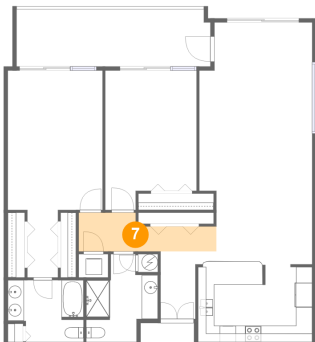

5 Floor 1 - Hall

Dimensions: 3'9" x 8'4"
Area: 32 sq. ft
Counted as Living Area:
Yes

Heated: Yes
Finished: Yes
Enclosed: Yes
Contiguous:
Yes
Permitted: Yes
Wet Space: No
Addition: No
Conversion: No

4 Belview Boulevard, Belleair, Pinellas County, Florida, United States, 33756, 605

6 Floor 1 - Balcony

Dimensions: 24'0" x 7'1"
Area: 168 sq. ft
Counted as Living Area: No

Heated: No
Finished: Yes
Enclosed: No
Contiguous: Yes
Permitted: Yes
Wet Space: No
Addition: No
Conversion: No

7 Floor 1 - Hall