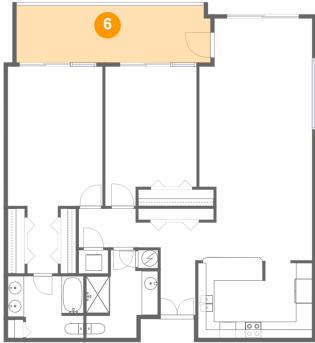

4 Floor 1 - Kitchen

Dimensions: 14'5" x 11'2"
Area: 157 sq. ft
Counted as Living Area:
Yes

Heated: Yes
Finished: Yes
Enclosed: Yes
Contiguous:
Yes
Permitted: Yes
Wet Space: No
Addition: No
Conversion: No

5 Floor 1 - Hall

Dimensions: 3'9" x 8'4"
Area: 32 sq. ft
Counted as Living Area:
Yes

Heated: Yes
Finished: Yes
Enclosed: Yes
Contiguous:
Yes
Permitted: Yes
Wet Space: No
Addition: No
Conversion: No

4 Belview Boulevard, Belleair, Pinellas County, Florida, United States, 33756, 605

6 Floor 1 - Balcony

Dimensions: 24'0" x 7'1"
Area: 168 sq. ft
Counted as Living Area: No

Heated: No
Finished: Yes
Enclosed: No
Contiguous: Yes
Permitted: Yes
Wet Space: No
Addition: No
Conversion: No

7 Floor 1 - Hall