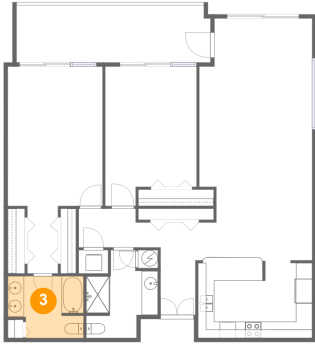

4 Bellevue Boulevard, Belleair, Pinellas County, Florida, United States, 33756, 605

1 Floor 1 - Dining Area

Dimensions: 11'10" x 7'6"
Area: 89 sq. ft
Counted as Living Area:
Yes

Heated: Yes
Finished: Yes
Enclosed: Yes
Contiguous:
Yes
Permitted: Yes
Wet Space: No
Addition: No
Conversion: No

2 Floor 1 - Primary Bedroom

Dimensions: 11'8" x 17'3"
Area: 202 sq. ft
Counted as Living Area:
Yes

Heated: Yes
Finished: Yes
Enclosed: Yes
Contiguous:
Yes
Permitted: Yes
Wet Space: No
Addition: No
Conversion: No

4 Belview Boulevard, Belleair, Pinellas County, Florida, United States, 33756, 605

3 Floor 1 - Bath

Dimensions: 9'4" x 7'8"
Area: 65 sq. ft
Counted as Living Area:
Yes

Heated: Yes
Finished: Yes
Enclosed: Yes
Contiguous:
Yes
Permitted: Yes
Wet Space: Yes
Addition: No
Conversion: No

4 Floor 1 - Kitchen

Dimensions: 14'5" x 11'2"
Area: 157 sq. ft
Counted as Living Area:
Yes

Heated: Yes
Finished: Yes
Enclosed: Yes
Contiguous:
Yes
Permitted: Yes
Wet Space: No
Addition: No
Conversion: No