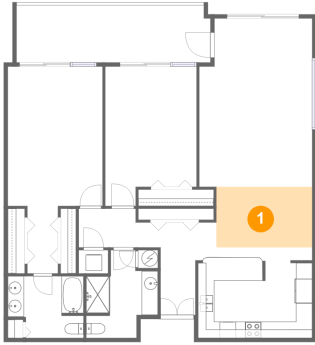

 **1,313** Gross Living Area sqft

 **1,481** total sqft

4 Belview Boulevard, Belleair, Pinellas County, Florida, United States, 33756, 605

Room Dimensions

Floor 1

Total sqft: 1481

Living area: 1313

#	Room name	Dimensions	Area (sqft)	Counted as Living Area
1	Dining Area	11'10" x 7'6"	89 sq. ft	Yes
2	Primary Bedroom	11'8" x 17'3"	202 sq. ft	Yes
3	Bath	9'4" x 7'8"	65 sq. ft	Yes
4	Kitchen	14'5" x 11'2"	157 sq. ft	Yes
5	Hall	3'9" x 8'4"	32 sq. ft	Yes
6	Balcony	24'0" x 7'1"	168 sq. ft	No
7	Hall	17'0" x 4'9"	64 sq. ft	Yes
8	Bedroom	11'3" x 17'3"	177 sq. ft	Yes
9	Foyer	4'4" x 8'4"	36 sq. ft	Yes
10	Living Room	13'11" x 20'9"	279 sq. ft	Yes
11	Bath	8'10" x 10'10"	71 sq. ft	Yes

4 Bellevue Boulevard, Belleair, Pinellas County, Florida, United States, 33756, 605

1 Floor 1 - Dining Area

Dimensions: 11'10" x 7'6"
Area: 89 sq. ft
Counted as Living Area:
Yes

Heated: Yes
Finished: Yes
Enclosed: Yes
Contiguous:
Yes
Permitted: Yes
Wet Space: No
Addition: No
Conversion: No

2 Floor 1 - Primary Bedroom

Dimensions: 11'8" x 17'3"
Area: 202 sq. ft
Counted as Living Area:
Yes

Heated: Yes
Finished: Yes
Enclosed: Yes
Contiguous:
Yes
Permitted: Yes
Wet Space: No
Addition: No
Conversion: No