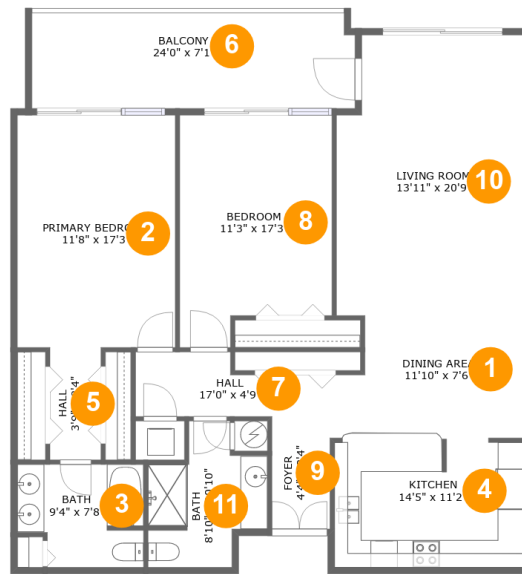

 **1,313** Gross Living Area sqft

 **1,481** total sqft

4 Belview Boulevard, Belleair, Pinellas County, Florida, United States, 33756, 605

Room Dimensions

Floor 1

Total sqft: 1481

Living area: 1313

#	Room name	Dimensions	Area (sqft)	Counted as Living Area
1	Dining Area	11'10" x 7'6"	89 sq. ft	Yes
2	Primary Bedroom	11'8" x 17'3"	202 sq. ft	Yes
3	Bath	9'4" x 7'8"	65 sq. ft	Yes
4	Kitchen	14'5" x 11'2"	157 sq. ft	Yes
5	Hall	3'9" x 8'4"	32 sq. ft	Yes
6	Balcony	24'0" x 7'1"	168 sq. ft	No
7	Hall	17'0" x 4'9"	64 sq. ft	Yes
8	Bedroom	11'3" x 17'3"	177 sq. ft	Yes
9	Foyer	4'4" x 8'4"	36 sq. ft	Yes
10	Living Room	13'11" x 20'9"	279 sq. ft	Yes
11	Bath	8'10" x 10'10"	71 sq. ft	Yes

4 Bellevue Boulevard, Belleair, Pinellas County, Florida, United States, 33756, 605

1 Floor 1 - Dining Area

Dimensions: 11'10" x 7'6"
Area: 89 sq. ft
Counted as Living Area:
Yes

Heated: Yes
Finished: Yes
Enclosed: Yes
Contiguous:
Yes
Permitted: Yes
Wet Space: No
Addition: No
Conversion: No

4 Floor 1 - Kitchen

Dimensions: 14'5" x 11'2"
Area: 157 sq. ft
Counted as Living Area:
Yes

Heated: Yes
Finished: Yes
Enclosed: Yes
Contiguous:
Yes
Permitted: Yes
Wet Space: No
Addition: No
Conversion: No

5 Floor 1 - Hall

Dimensions: 3'9" x 8'4"
Area: 32 sq. ft
Counted as Living Area:
Yes

Heated: Yes
Finished: Yes
Enclosed: Yes
Contiguous:
Yes
Permitted: Yes
Wet Space: No
Addition: No
Conversion: No

4 Belview Boulevard, Belleair, Pinellas County, Florida, United States, 33756, 605