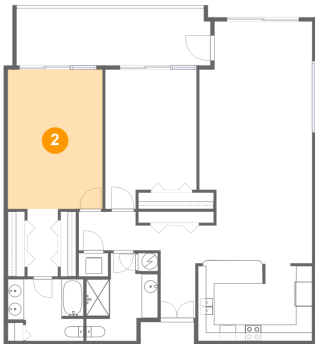

 **1,313** Gross Living Area sqft

 **1,481** total sqft

4 Belview Boulevard, Belleair, Pinellas County, Florida, United States, 33756, 605

Room Dimensions

Floor 1

Total sqft: 1481

Living area: 1313

#	Room name	Dimensions	Area (sqft)	Counted as Living Area
1	Dining Area	11'10" x 7'6"	89 sq. ft	Yes
2	Primary Bedroom	11'8" x 17'3"	202 sq. ft	Yes
3	Bath	9'4" x 7'8"	65 sq. ft	Yes
4	Kitchen	14'5" x 11'2"	157 sq. ft	Yes
5	Hall	3'9" x 8'4"	32 sq. ft	Yes
6	Balcony	24'0" x 7'1"	168 sq. ft	No
7	Hall	17'0" x 4'9"	64 sq. ft	Yes
8	Bedroom	11'3" x 17'3"	177 sq. ft	Yes
9	Foyer	4'4" x 8'4"	36 sq. ft	Yes
10	Living Room	13'11" x 20'9"	279 sq. ft	Yes
11	Bath	8'10" x 10'10"	71 sq. ft	Yes

4 Bellevue Boulevard, Belleair, Pinellas County, Florida, United States, 33756, 605

1 Floor 1 - Dining Area

Dimensions: 11'10" x 7'6"
Area: 89 sq. ft
Counted as Living Area:
Yes

Heated: Yes
Finished: Yes
Enclosed: Yes
Contiguous:
Yes
Permitted: Yes
Wet Space: No
Addition: No
Conversion: No

2 Floor 1 - Primary Bedroom

Dimensions: 11'8" x 17'3"
Area: 202 sq. ft
Counted as Living Area:
Yes

Heated: Yes
Finished: Yes
Enclosed: Yes
Contiguous:
Yes
Permitted: Yes
Wet Space: No
Addition: No
Conversion: No

4 Belview Boulevard, Belleair, Pinellas County, Florida, United States, 33756, 605

3 Floor 1 - Bath

Dimensions: 9'4" x 7'8"
Area: 65 sq. ft
Counted as Living Area:
Yes

Heated: Yes
Finished: Yes
Enclosed: Yes
Contiguous:
Yes
Permitted: Yes
Wet Space: Yes
Addition: No
Conversion: No