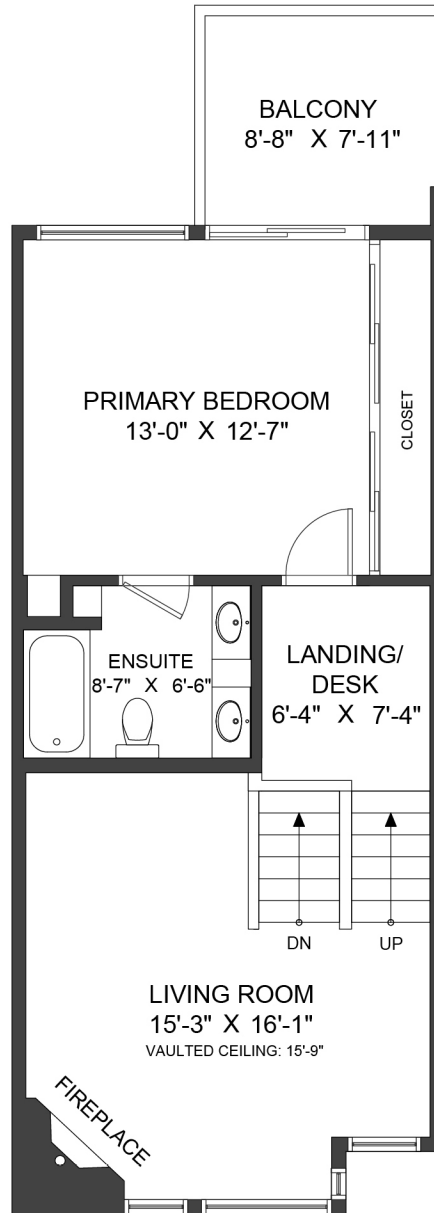

RE/MAX Crest Realty
604-715-8964 | willa@willawang.com
www.willawang.com

LIVING AREA	1,357 SF
MAIN FLOOR*	763 SF
UPPER FLOOR	594 SF

*Includes 64 square feet finished but designated as LCP

AUXILIARY AREA	338 SF
BALCONY	123 SF
PORCH	49 SF
CRAWL SPACE	166 SF

Main Floor
Ceiling Height: 8'

Upper Floor
Ceiling Height: 8'