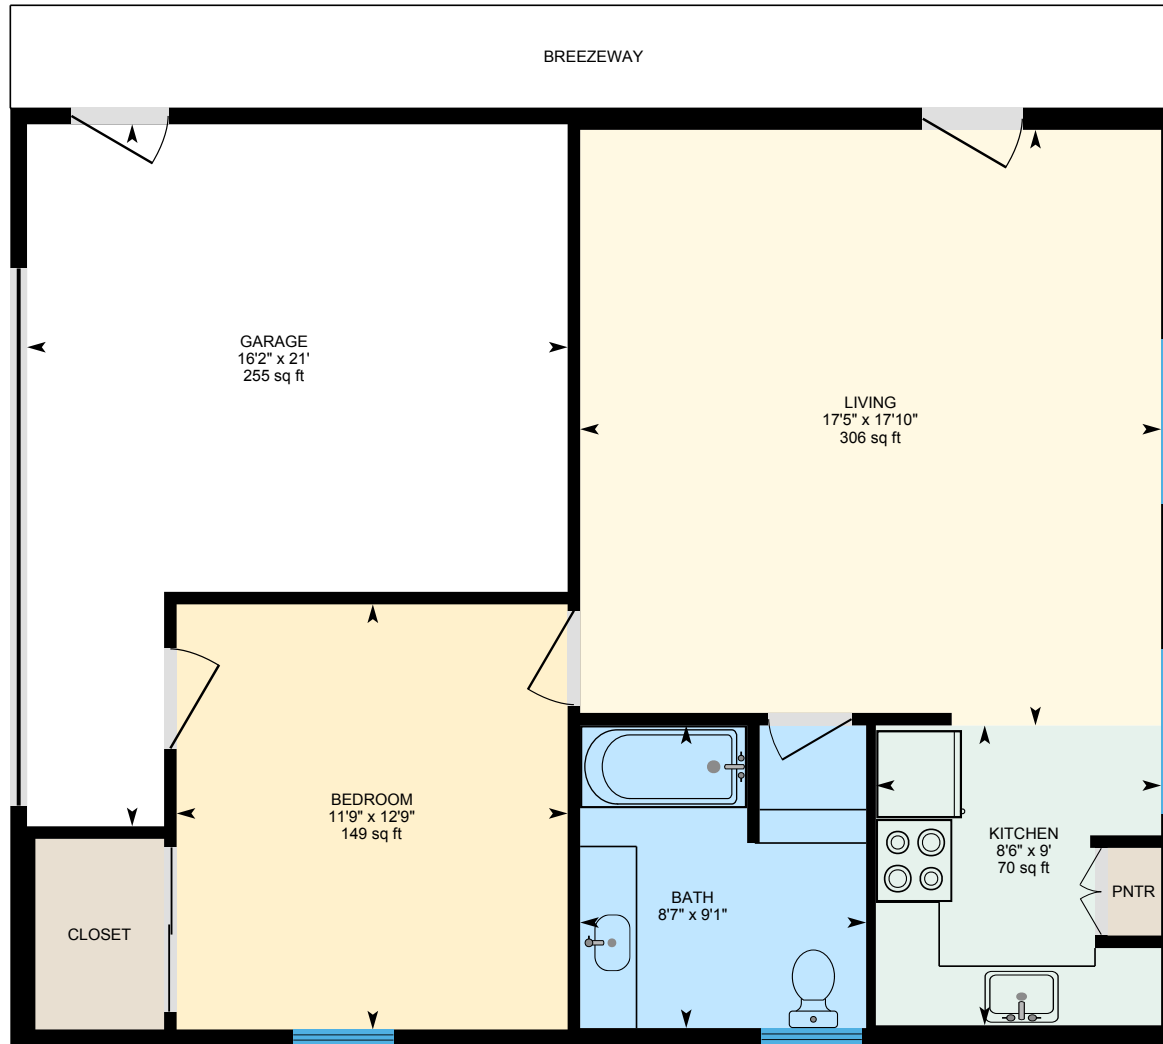

16214 Redondo Dr, Tracy, CA

Main Floor Finished Area 2615.04 sq ft
Unfinished Area 739.47 sq ft

PREPARED: 2025/01/17

White regions are excluded from total floor area in iGUIDE floor plans. All room dimensions and floor areas must be considered approximate and are subject to independent verification.

16214 Redondo Dr, Tracy, CA

Adu/workshop Finished Area 701.88 sq ft
Unfinished Area 274.44 sq ft

PREPARED: 2025/01/17

White regions are excluded from total floor area in iGUIDE floor plans. All room dimensions and floor areas must be considered approximate and are subject to independent verification.