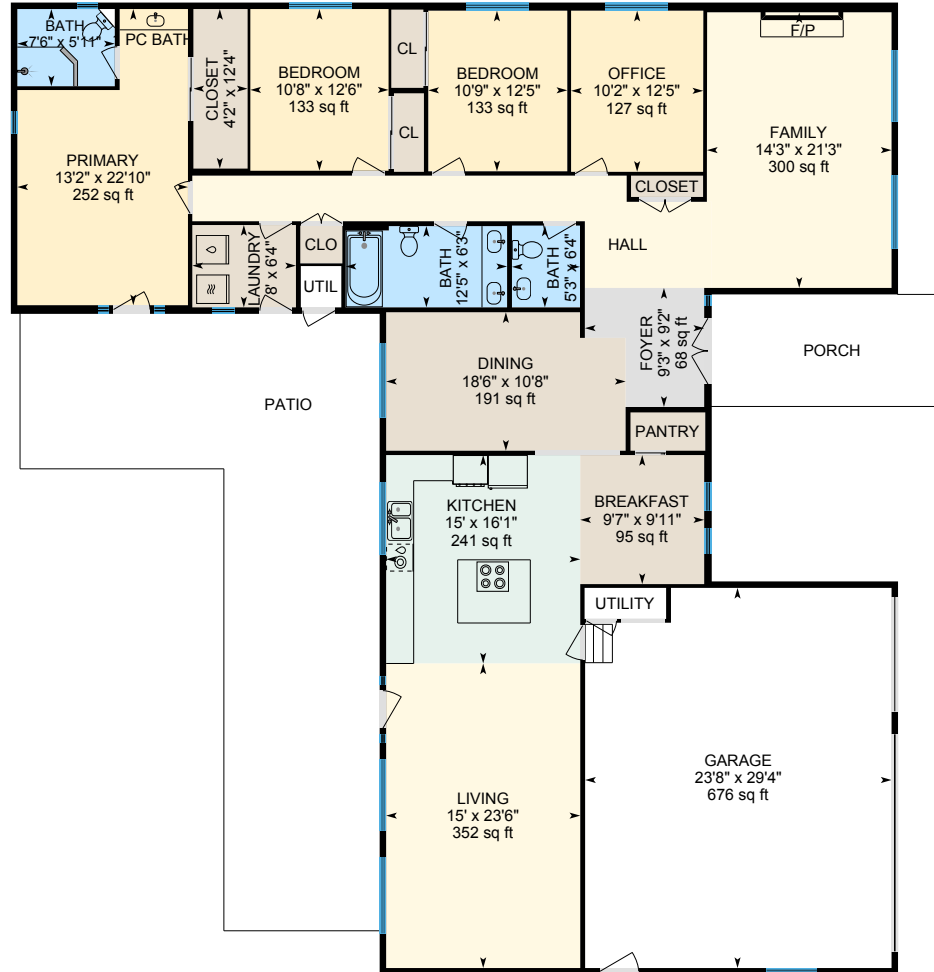

16214 Redondo Dr, Tracy, CA

Main Floor Finished Area 2615.04 sq ft
Unfinished Area 739.47 sq ft

PREPARED: 2025/01/17

White regions are excluded from total floor area in iGUIDE floor plans. All room dimensions and floor areas must be considered approximate and are subject to independent verification.

16214 Redondo Dr, Tracy, CA

Adu/workshop Finished Area 701.88 sq ft
Unfinished Area 274.44 sq ft

PREPARED: 2025/01/17

White regions are excluded from total floor area in iGUIDE floor plans. All room dimensions and floor areas must be considered approximate and are subject to independent verification.