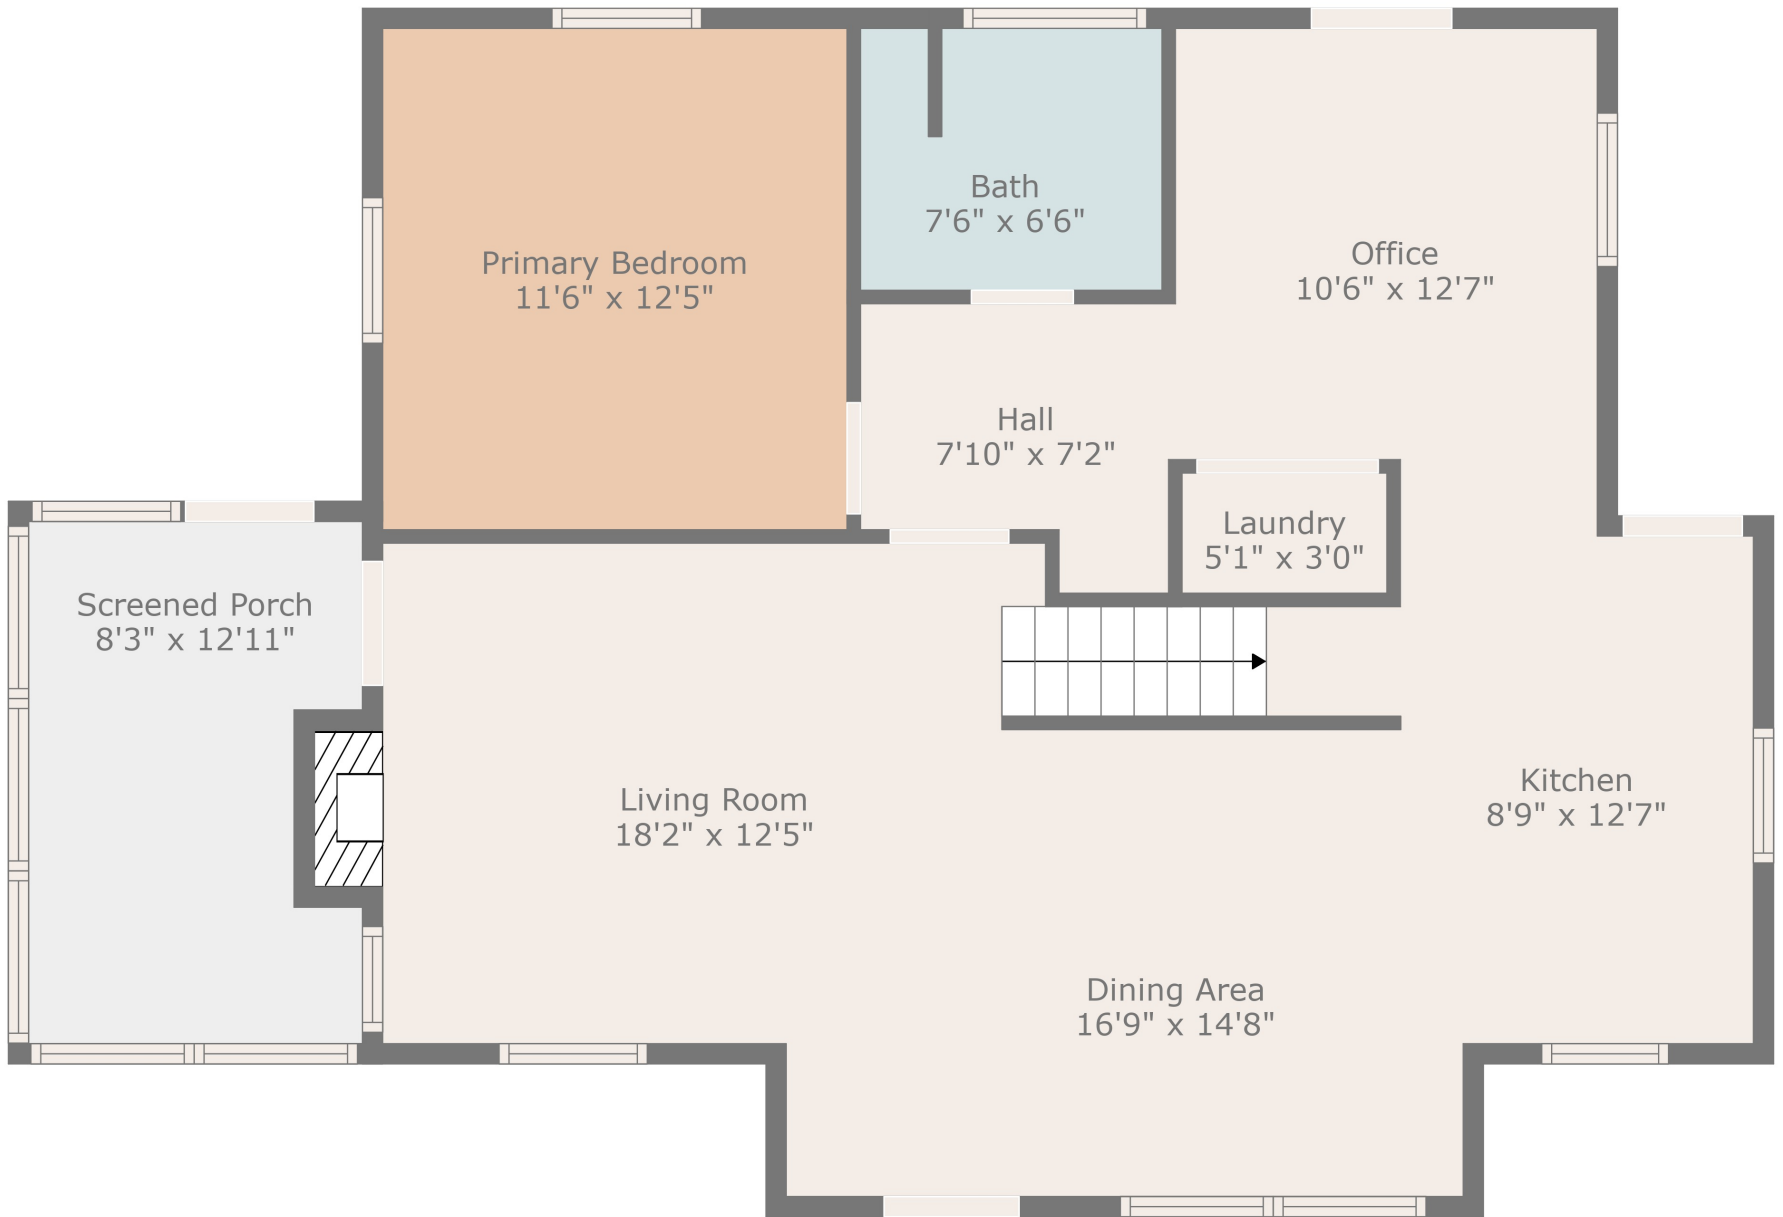

Floor 1

Floor 2

Bedroom
30'1" x 6'8"

Open To Below

Room Dimensions Should Not Be Used For Total Sqft And Should Be Verified For Accuracy