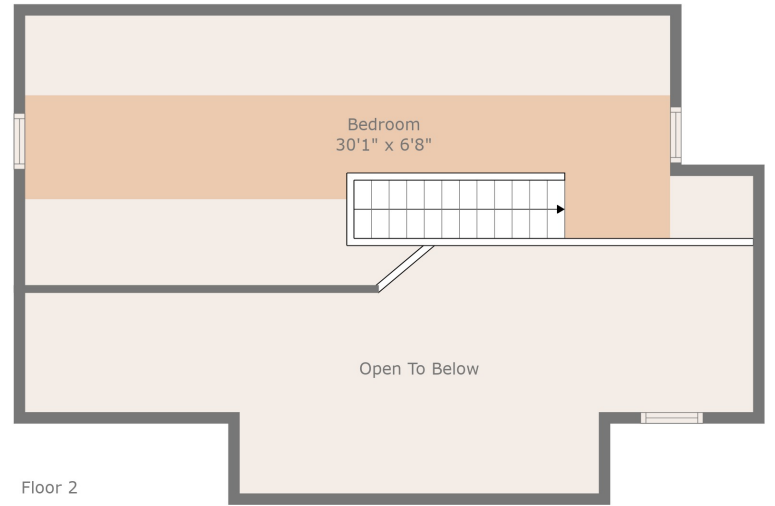

Floor 1

Floor 2

Bedroom
30'1" x 6'8"

Open To Below

Room Dimensions Should Not Be Used For Total Sqft And Should Be Verified For Accuracy