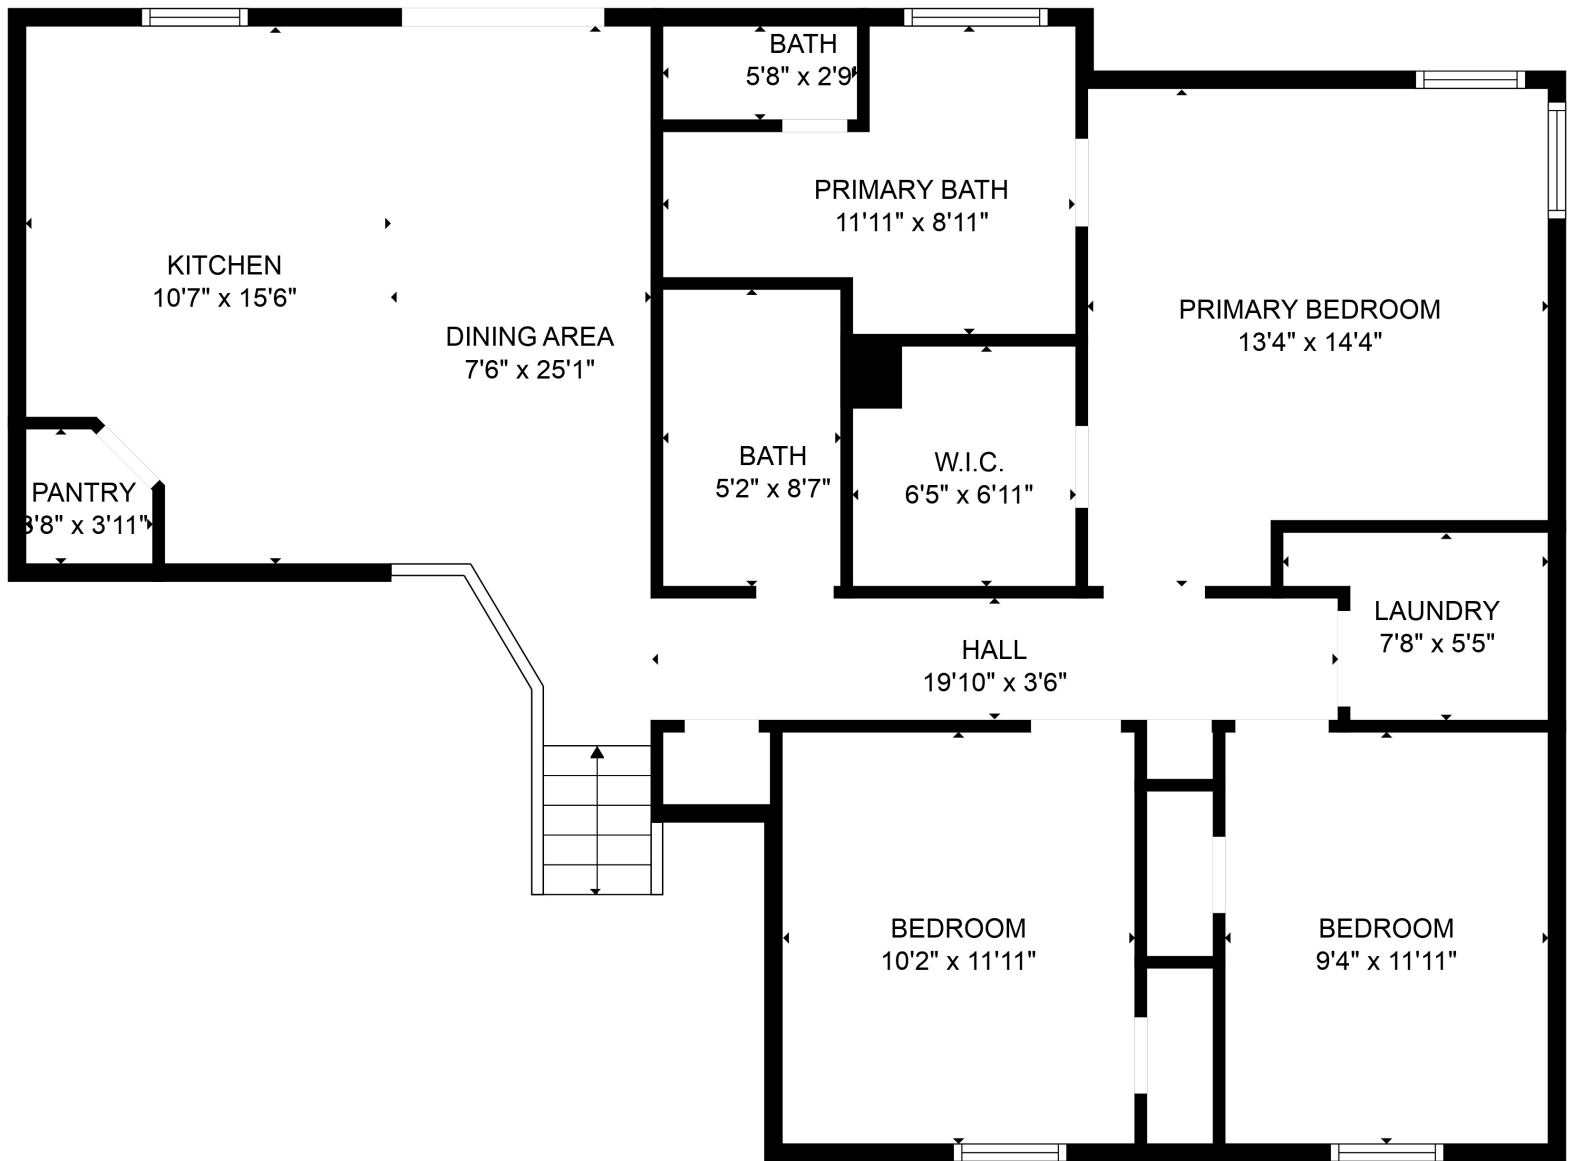

Total scanned area: 2858 sq. ft

Total scanned area: 2858 sq. ft

MEASUREMENTS ARE CALCULATED BY CUBICASA TECHNOLOGY. DEEMED HIGHLY RELIABLE BUT NOT GUARANTEED.

LIVING ROOM  
17'9" x 16'6"

FOYER  
6'1" x 8'11"

Total scanned area: 2858 sq. ft

MEASUREMENTS ARE CALCULATED BY CUBICASA TECHNOLOGY. DEEMED HIGHLY RELIABLE BUT NOT GUARANTEED.

Total scanned area: 2858 sq. ft

MEASUREMENTS ARE CALCULATED BY CUBICASA TECHNOLOGY. DEEMED HIGHLY RELIABLE BUT NOT GUARANTEED.

BEDROOM  
17'2" x 13'6"

ROOM  
8'1" x 9'7"

Total scanned area: 2858 sq. ft

MEASUREMENTS ARE CALCULATED BY CUBICASA TECHNOLOGY. DEEMED HIGHLY RELIABLE BUT NOT GUARANTEED.