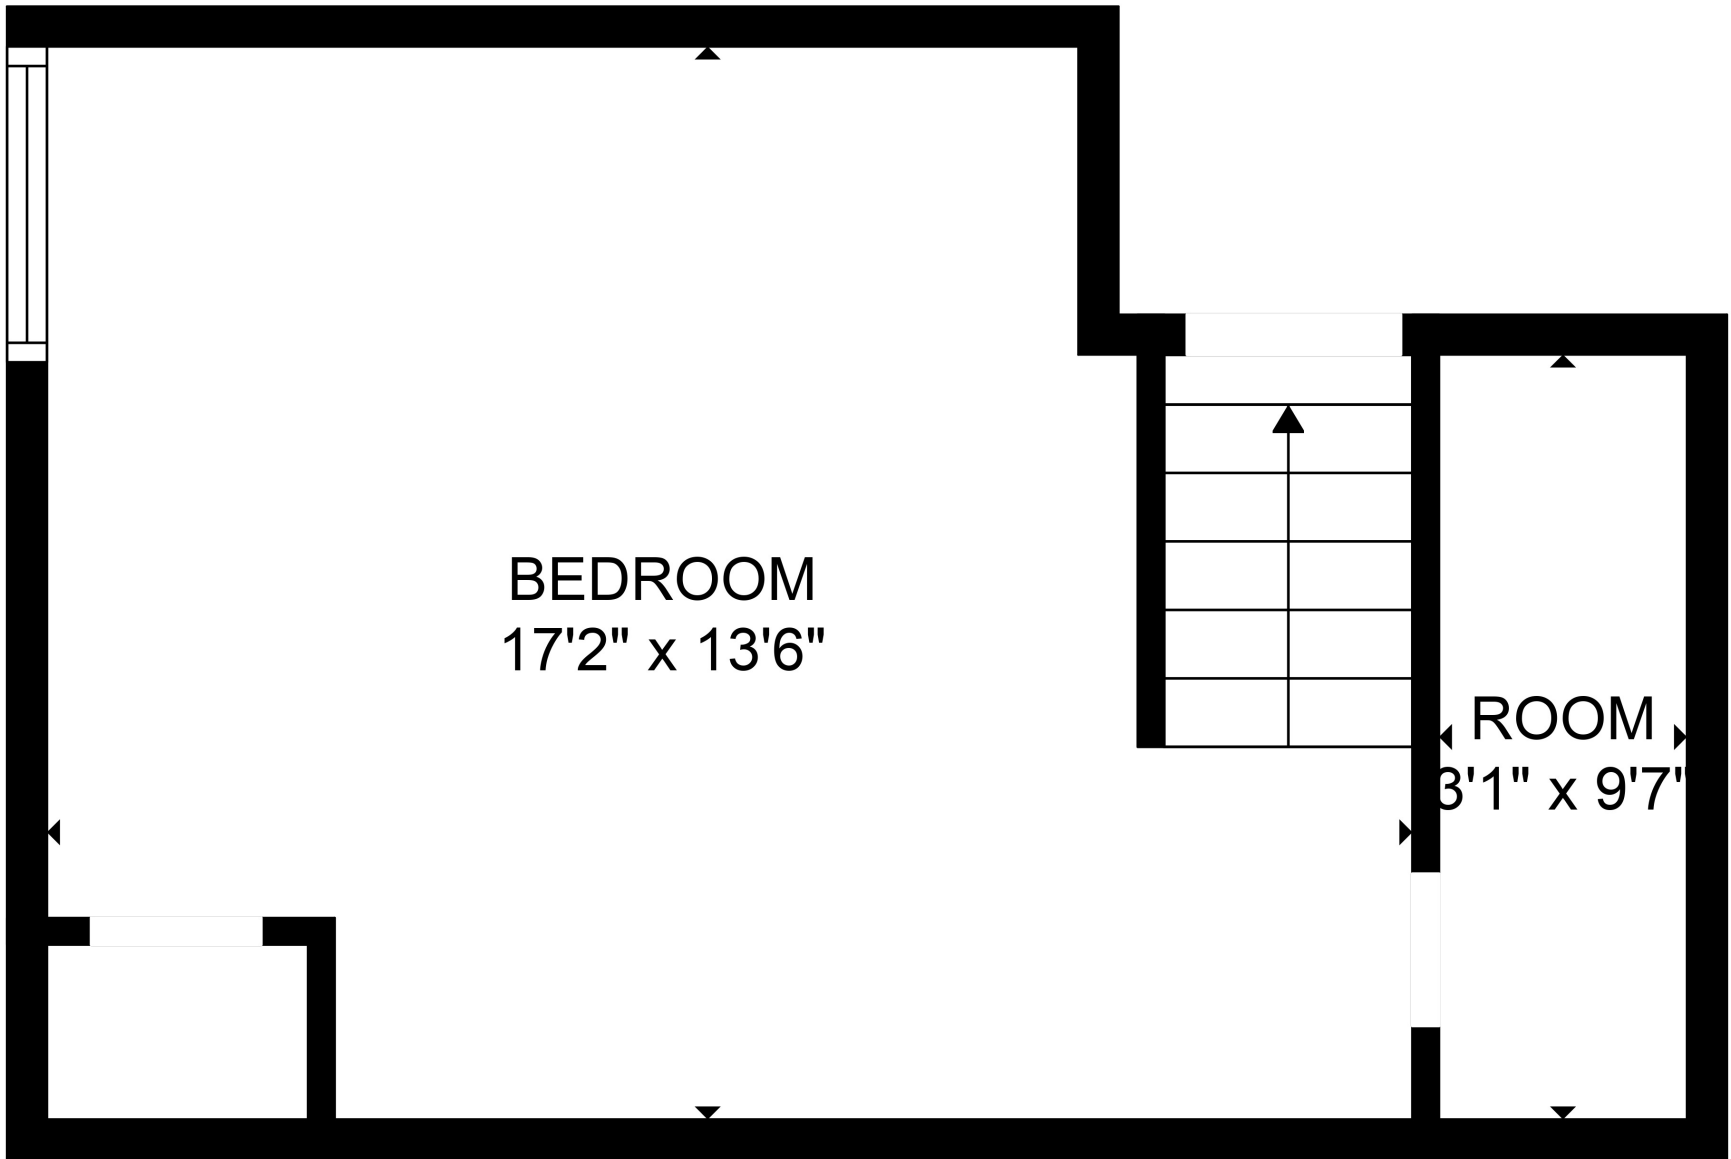

Total scanned area: 2858 sq. ft

Total scanned area: 2858 sq. ft

MEASUREMENTS ARE CALCULATED BY CUBICASA TECHNOLOGY. DEEMED HIGHLY RELIABLE BUT NOT GUARANTEED.

LIVING ROOM  
17'9" x 16'6"

FOYER  
6'1" x 8'11"

Total scanned area: 2858 sq. ft

MEASUREMENTS ARE CALCULATED BY CUBICASA TECHNOLOGY. DEEMED HIGHLY RELIABLE BUT NOT GUARANTEED.

Total scanned area: 2858 sq. ft

MEASUREMENTS ARE CALCULATED BY CUBICASA TECHNOLOGY. DEEMED HIGHLY RELIABLE BUT NOT GUARANTEED.

BEDROOM  
17'2" x 13'6"

ROOM  
8'1" x 9'7"

Total scanned area: 2858 sq. ft

MEASUREMENTS ARE CALCULATED BY CUBICASA TECHNOLOGY. DEEMED HIGHLY RELIABLE BUT NOT GUARANTEED.