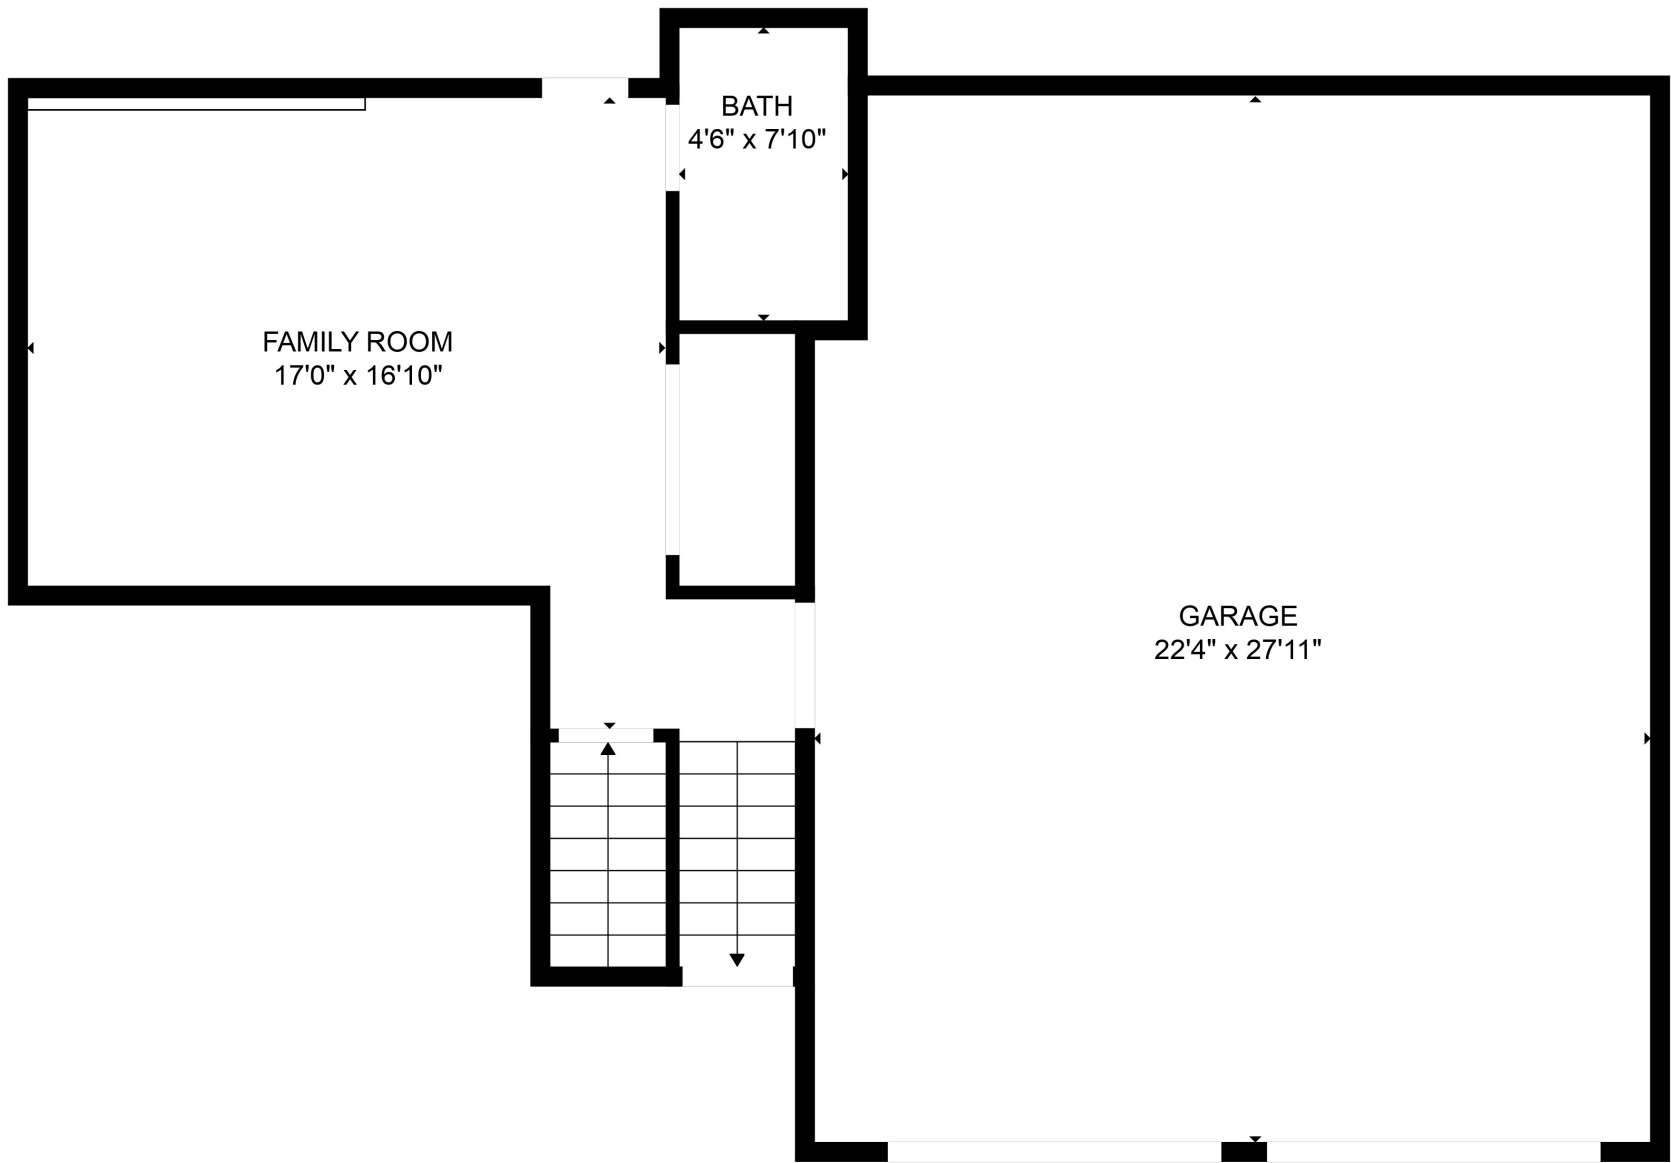

Total scanned area: 2858 sq. ft

Total scanned area: 2858 sq. ft

MEASUREMENTS ARE CALCULATED BY CUBICASA TECHNOLOGY. DEEMED HIGHLY RELIABLE BUT NOT GUARANTEED.

LIVING ROOM  
17'9" x 16'6"

FOYER  
6'1" x 8'11"

Total scanned area: 2858 sq. ft

MEASUREMENTS ARE CALCULATED BY CUBICASA TECHNOLOGY. DEEMED HIGHLY RELIABLE BUT NOT GUARANTEED.

Total scanned area: 2858 sq. ft

MEASUREMENTS ARE CALCULATED BY CUBICASA TECHNOLOGY. DEEMED HIGHLY RELIABLE BUT NOT GUARANTEED.

BEDROOM  
17'2" x 13'6"

ROOM  
8'1" x 9'7"

Total scanned area: 2858 sq. ft

MEASUREMENTS ARE CALCULATED BY CUBICASA TECHNOLOGY. DEEMED HIGHLY RELIABLE BUT NOT GUARANTEED.