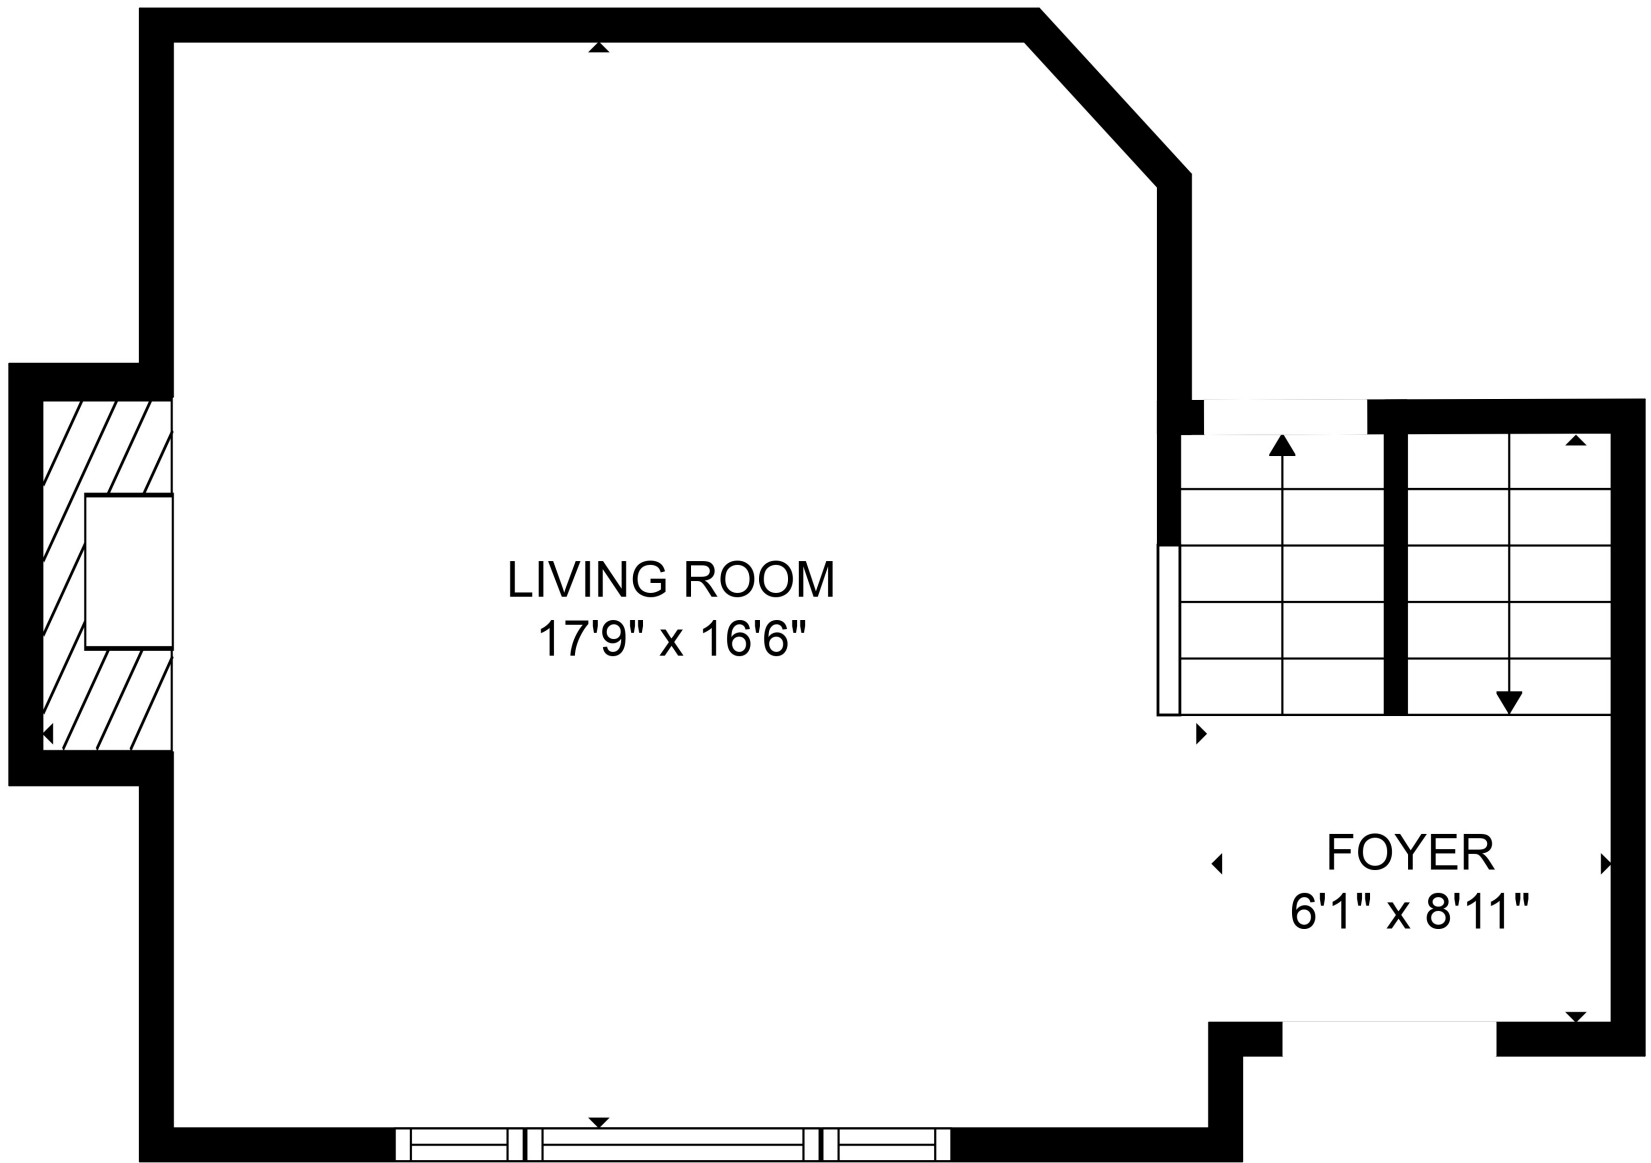

Total scanned area: 2858 sq. ft

Total scanned area: 2858 sq. ft

MEASUREMENTS ARE CALCULATED BY CUBICASA TECHNOLOGY. DEEMED HIGHLY RELIABLE BUT NOT GUARANTEED.

LIVING ROOM  
17'9" x 16'6"

FOYER  
6'1" x 8'11"

Total scanned area: 2858 sq. ft

MEASUREMENTS ARE CALCULATED BY CUBICASA TECHNOLOGY. DEEMED HIGHLY RELIABLE BUT NOT GUARANTEED.

Total scanned area: 2858 sq. ft

MEASUREMENTS ARE CALCULATED BY CUBICASA TECHNOLOGY. DEEMED HIGHLY RELIABLE BUT NOT GUARANTEED.

BEDROOM  
17'2" x 13'6"

ROOM  
8'1" x 9'7"

Total scanned area: 2858 sq. ft

MEASUREMENTS ARE CALCULATED BY CUBICASA TECHNOLOGY. DEEMED HIGHLY RELIABLE BUT NOT GUARANTEED.