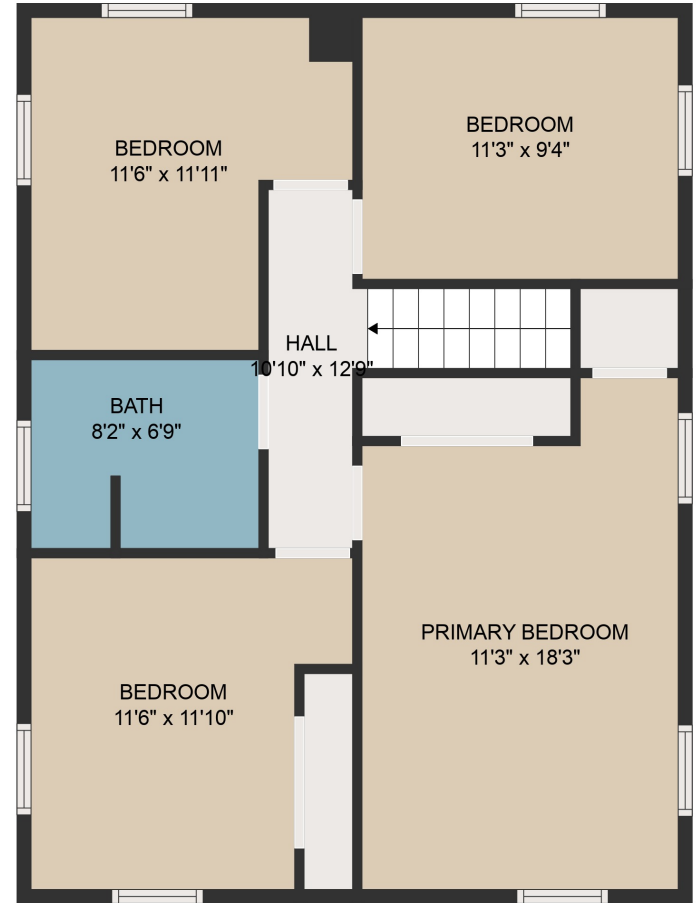

FLOOR 1

FLOOR 2

GROSS INTERNAL AREA
 FLOOR 1: 1067 sq. ft, FLOOR 2: 719 sq. ft
 EXCLUDED AREAS: LAUNDRY: 16 sq. ft
 TOTAL: 1786 sq. ft
 MEASUREMENTS ARE DEEMED HIGHLY RELIABLE BUT NOT GUARANTEED.

GROSS INTERNAL AREA
FLOOR 1: 1067 sq. ft, FLOOR 2: 719 sq. ft
EXCLUDED AREAS: LAUNDRY: 16 sq. ft
TOTAL: 1786 sq. ft
MEASUREMENTS ARE DEEMED HIGHLY RELIABLE BUT NOT GUARANTEED.

GROSS INTERNAL AREA
FLOOR 1: 1067 sq. ft, FLOOR 2: 719 sq. ft
EXCLUDED AREAS: LAUNDRY: 16 sq. ft
TOTAL: 1786 sq. ft
MEASUREMENTS ARE DEEMED HIGHLY RELIABLE BUT NOT GUARANTEED.