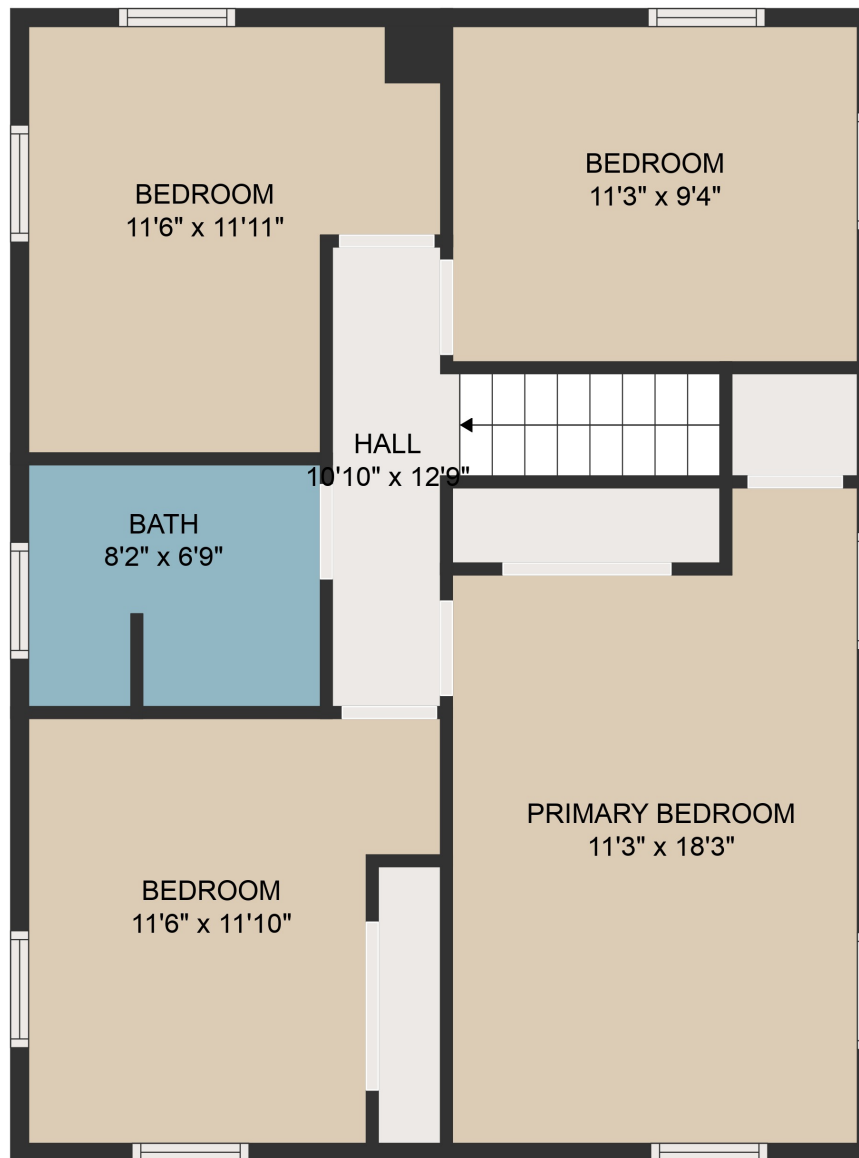

FLOOR 1

FLOOR 2

GROSS INTERNAL AREA
 FLOOR 1: 1067 sq. ft, FLOOR 2: 719 sq. ft
 EXCLUDED AREAS: LAUNDRY: 16 sq. ft
 TOTAL: 1786 sq. ft
 MEASUREMENTS ARE DEEMED HIGHLY RELIABLE BUT NOT GUARANTEED.

GROSS INTERNAL AREA
FLOOR 1: 1067 sq. ft, FLOOR 2: 719 sq. ft
EXCLUDED AREAS: LAUNDRY: 16 sq. ft
TOTAL: 1786 sq. ft
MEASUREMENTS ARE DEEMED HIGHLY RELIABLE BUT NOT GUARANTEED.

GROSS INTERNAL AREA
FLOOR 1: 1067 sq. ft, FLOOR 2: 719 sq. ft
EXCLUDED AREAS: LAUNDRY: 16 sq. ft
TOTAL: 1786 sq. ft
MEASUREMENTS ARE DEEMED HIGHLY RELIABLE BUT NOT GUARANTEED.