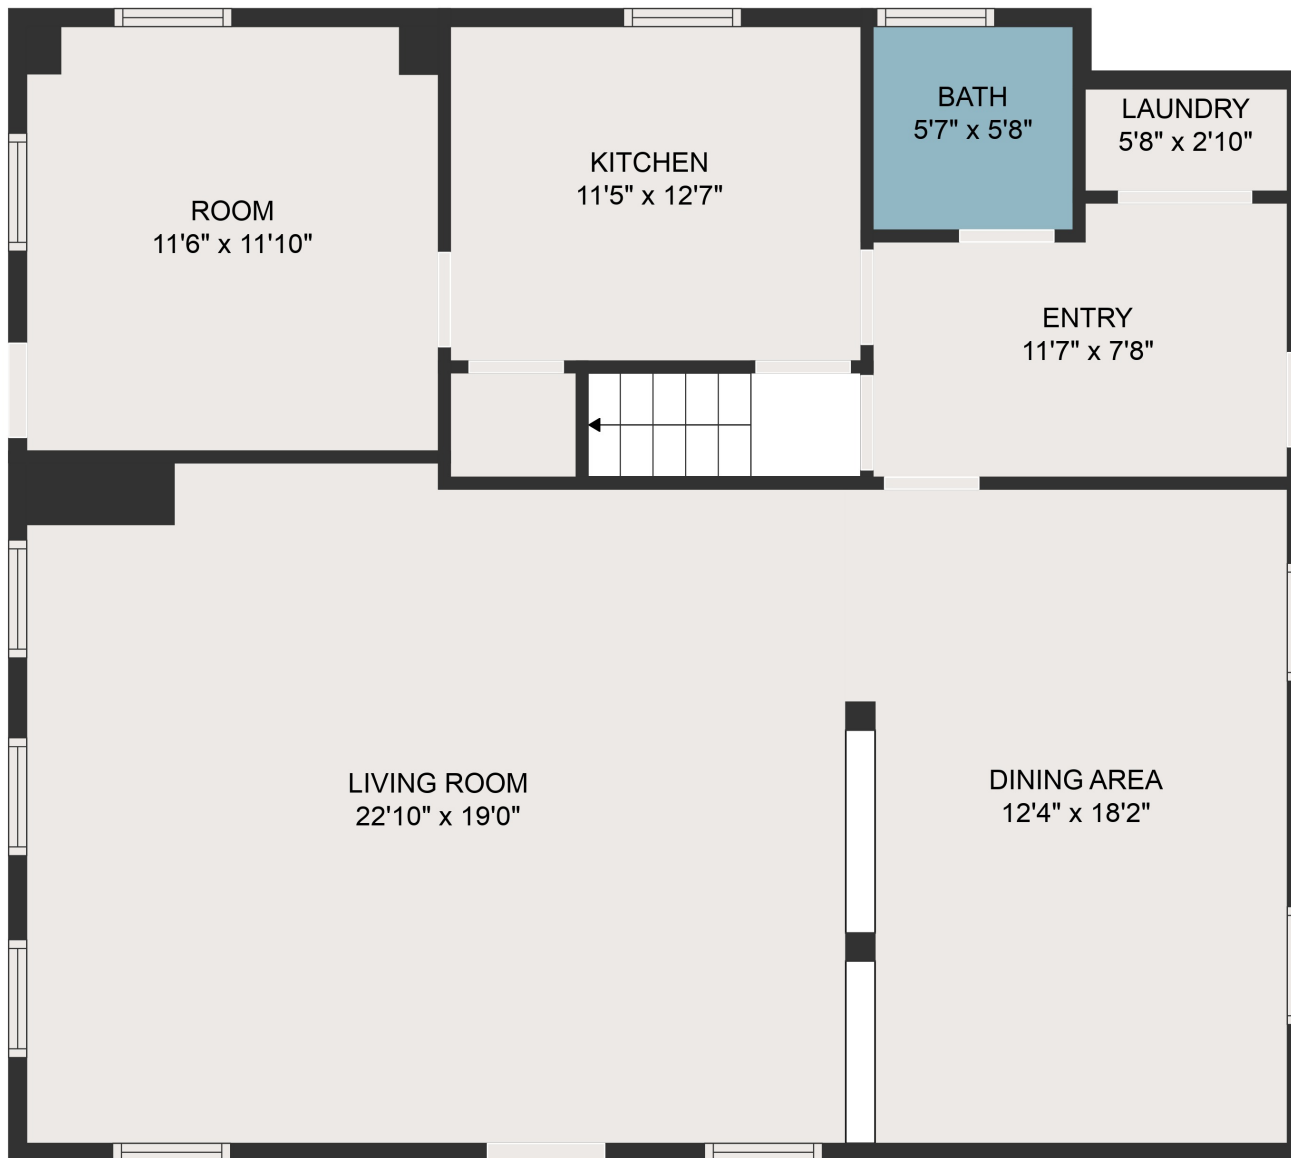

FLOOR 1

FLOOR 2

GROSS INTERNAL AREA
 FLOOR 1: 1067 sq. ft, FLOOR 2: 719 sq. ft
 EXCLUDED AREAS: LAUNDRY: 16 sq. ft
 TOTAL: 1786 sq. ft
 MEASUREMENTS ARE DEEMED HIGHLY RELIABLE BUT NOT GUARANTEED.

GROSS INTERNAL AREA
FLOOR 1: 1067 sq. ft, FLOOR 2: 719 sq. ft
EXCLUDED AREAS: LAUNDRY: 16 sq. ft
TOTAL: 1786 sq. ft
MEASUREMENTS ARE DEEMED HIGHLY RELIABLE BUT NOT GUARANTEED.

GROSS INTERNAL AREA
FLOOR 1: 1067 sq. ft, FLOOR 2: 719 sq. ft
EXCLUDED AREAS: LAUNDRY: 16 sq. ft
TOTAL: 1786 sq. ft
MEASUREMENTS ARE DEEMED HIGHLY RELIABLE BUT NOT GUARANTEED.