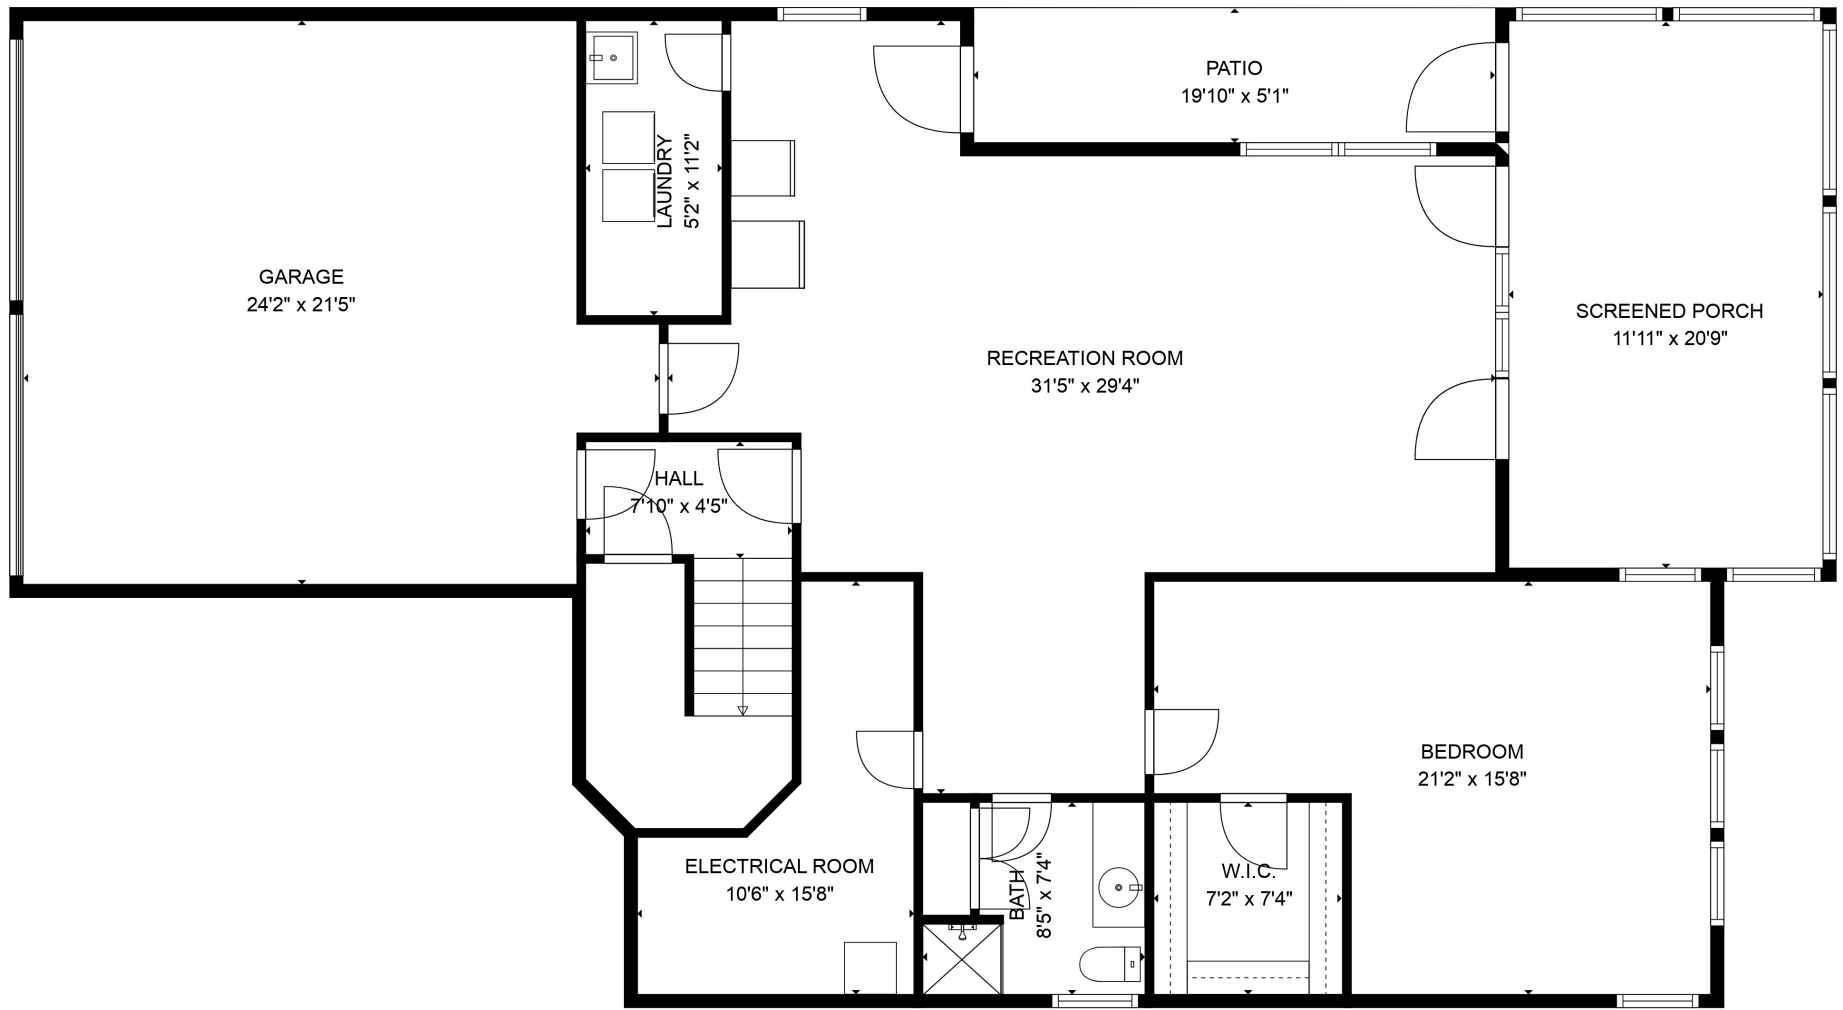

TOTAL: 4782 sq. ft

Below Ground: 1167 sq. ft, FLOOR 2: 2027 sq. ft, FLOOR 3: 1588 sq. ft
 EXCLUDED AREAS: PATIO: 102 sq. ft, SCREENED PORCH: 248 sq. ft, ELECTRICAL ROOM: 107 sq. ft,
 GARAGE: 464 sq. ft, PORCH: 253 sq. ft, OPEN TO BELOW: 159 sq. ft,
 BALCONY: 312 sq. ft

MEASUREMENTS ARE CALCULATED BY CUBICASA TECHNOLOGY. DEEMED HIGHLY RELIABLE BUT NOT GUARANTEED.

TOTAL: 4782 sq. ft

Below Ground: 1167 sq. ft, FLOOR 2: 2027 sq. ft, FLOOR 3: 1588 sq. ft
 EXCLUDED AREAS: PATIO: 102 sq. ft, SCREENED PORCH: 248 sq. ft, ELECTRICAL ROOM: 107 sq. ft,
 GARAGE: 464 sq. ft, PORCH: 253 sq. ft, OPEN TO BELOW: 159 sq. ft,
 BALCONY: 312 sq. ft