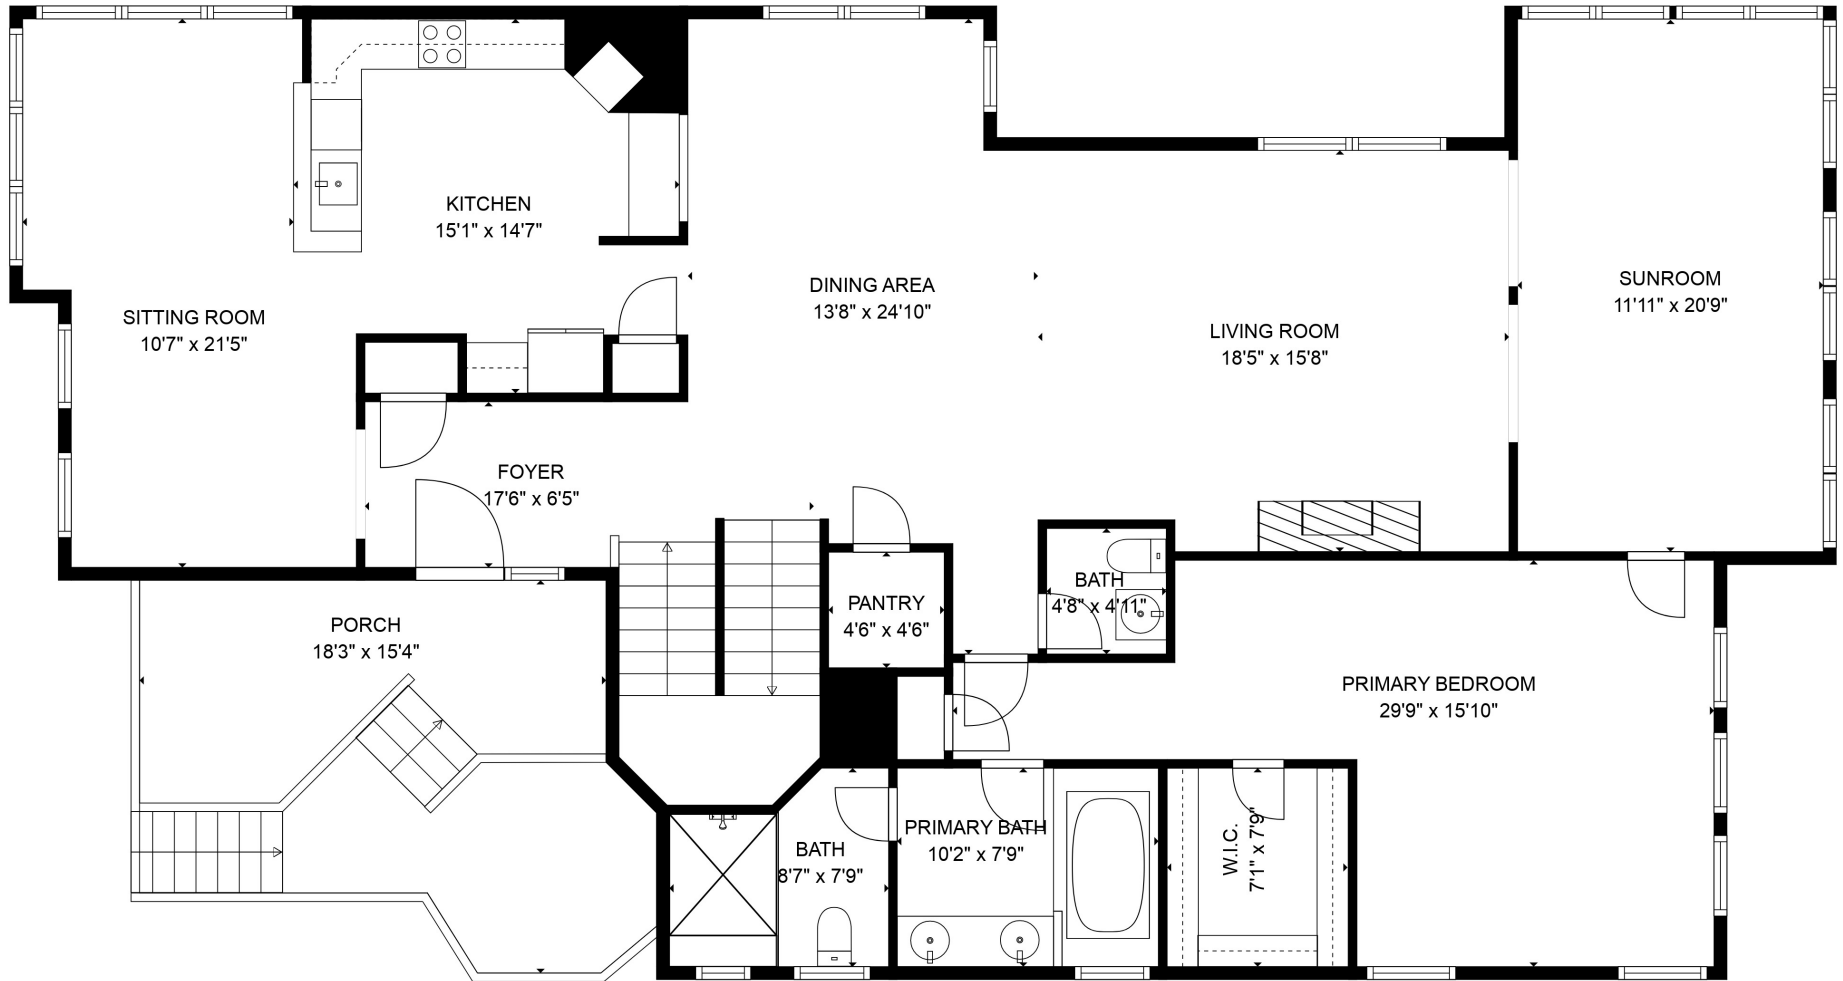

TOTAL: 4782 sq. ft

Below Ground: 1167 sq. ft, FLOOR 2: 2027 sq. ft, FLOOR 3: 1588 sq. ft
 EXCLUDED AREAS: PATIO: 102 sq. ft, SCREENED PORCH: 248 sq. ft, ELECTRICAL ROOM: 107 sq. ft,
 GARAGE: 464 sq. ft, PORCH: 253 sq. ft, OPEN TO BELOW: 159 sq. ft,
 BALCONY: 312 sq. ft

MEASUREMENTS ARE CALCULATED BY CUBICASA TECHNOLOGY. DEEMED HIGHLY RELIABLE BUT NOT GUARANTEED.

TOTAL: 4782 sq. ft

Below Ground: 1167 sq. ft, FLOOR 2: 2027 sq. ft, FLOOR 3: 1588 sq. ft
 EXCLUDED AREAS: PATIO: 102 sq. ft, SCREENED PORCH: 248 sq. ft, ELECTRICAL ROOM: 107 sq. ft,
 GARAGE: 464 sq. ft, PORCH: 253 sq. ft, OPEN TO BELOW: 159 sq. ft,
 BALCONY: 312 sq. ft