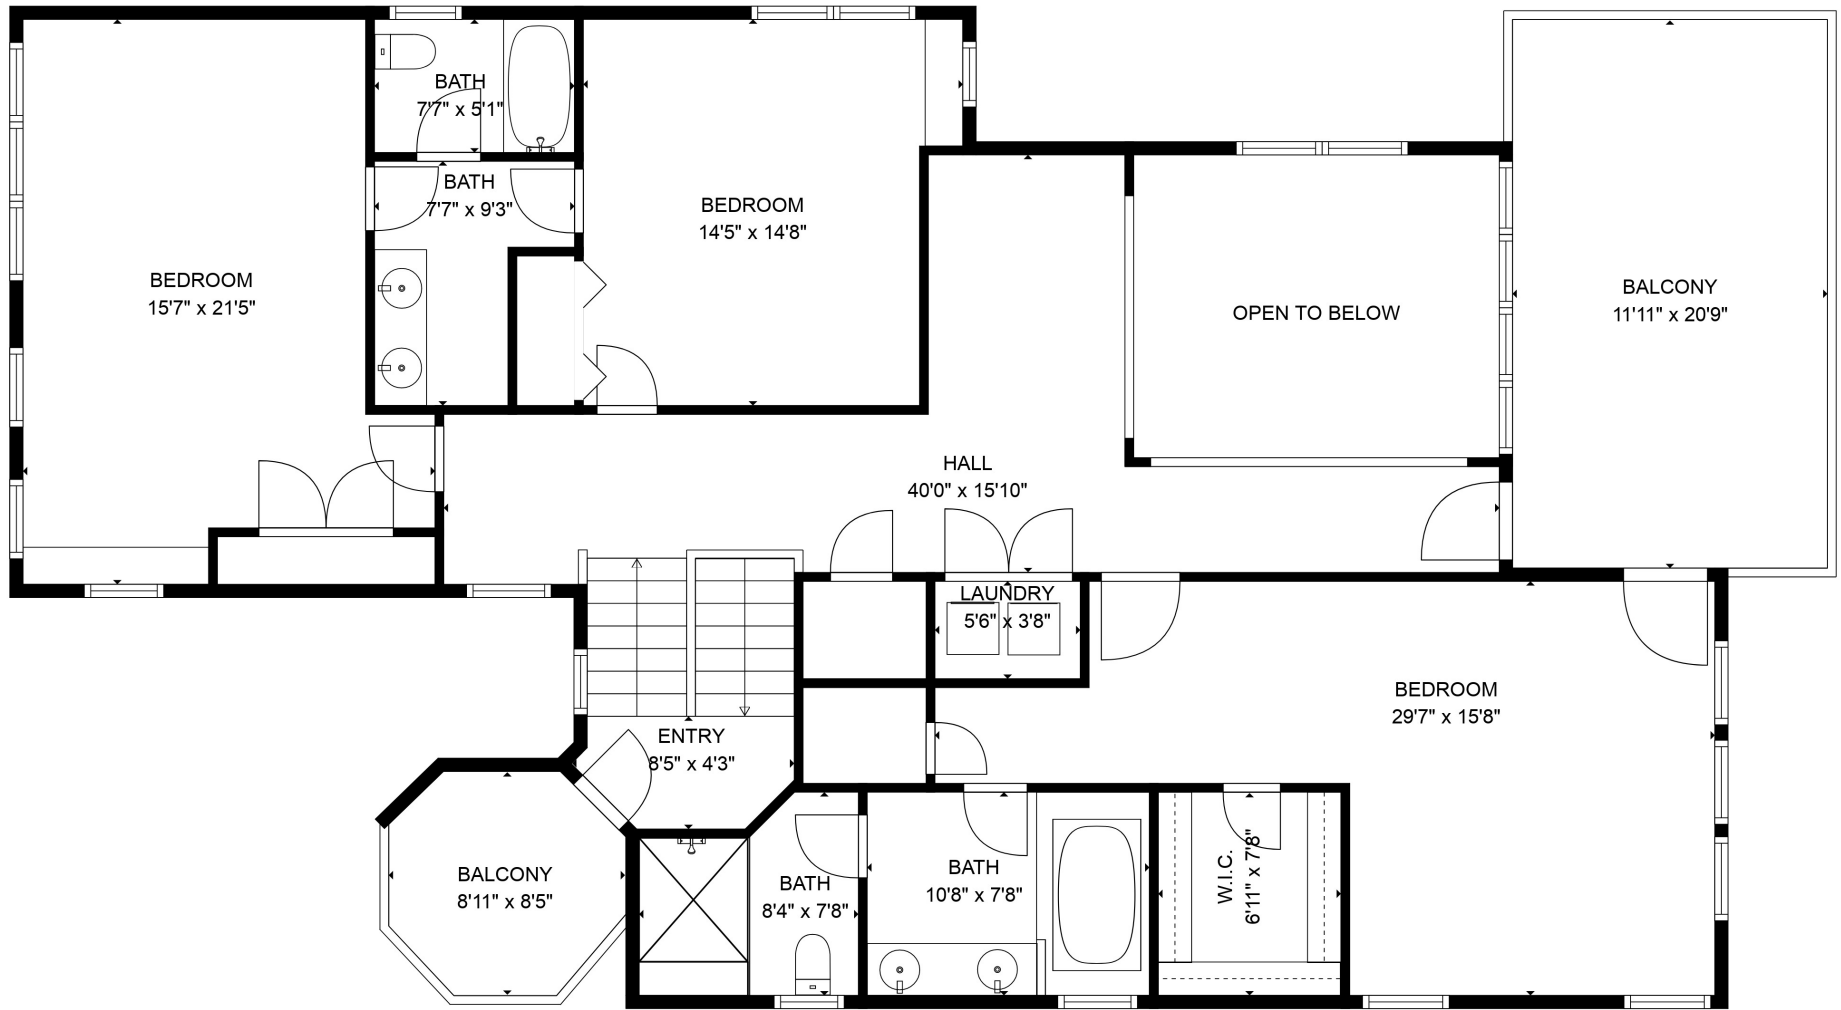

TOTAL: 4782 sq. ft

Below Ground: 1167 sq. ft, FLOOR 2: 2027 sq. ft, FLOOR 3: 1588 sq. ft
 EXCLUDED AREAS: PATIO: 102 sq. ft, SCREENED PORCH: 248 sq. ft, ELECTRICAL ROOM: 107 sq. ft,
 GARAGE: 464 sq. ft, PORCH: 253 sq. ft, OPEN TO BELOW: 159 sq. ft,
 BALCONY: 312 sq. ft

MEASUREMENTS ARE CALCULATED BY CUBICASA TECHNOLOGY. DEEMED HIGHLY RELIABLE BUT NOT GUARANTEED.

TOTAL: 4782 sq. ft

Below Ground: 1167 sq. ft, FLOOR 2: 2027 sq. ft, FLOOR 3: 1588 sq. ft
 EXCLUDED AREAS: PATIO: 102 sq. ft, SCREENED PORCH: 248 sq. ft, ELECTRICAL ROOM: 107 sq. ft,
 GARAGE: 464 sq. ft, PORCH: 253 sq. ft, OPEN TO BELOW: 159 sq. ft,
 BALCONY: 312 sq. ft