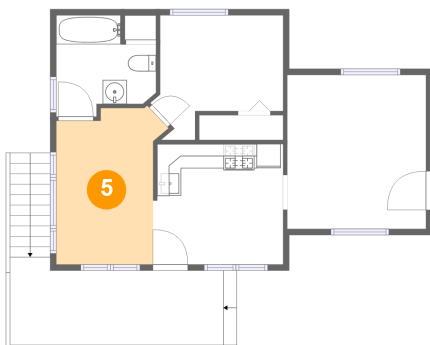

5 Floor 2 - Living Room

Dimensions: 9'4" x 13'2"
Area: 102 sq. ft
Counted as living area: Yes

Heated: Yes
Finished: Yes
Enclosed: Yes
Contiguous: Yes
Permitted: Yes
Wet space: No
Addition: No
Conversion: No