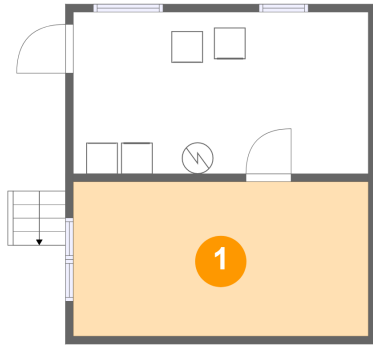

 **1,176** Total sqft

**4835 Northeast Neotsu Drive, Neotsu, Lincoln County,
Oregon, United States, 97364**

Room dimensions

Floor 1

Total sqft: 432 Living area: 0

#		Dimensions	sqft	Counted as living area
1	Basement	18'10" x 9'10"	186 sq. ft	No
2	Utility	18'10" x 10'4"	195 sq. ft	No

4835 Northeast Neotsu Drive, Neotsu, Lincoln County, Oregon, United States, 97364

Room dimensions

Floor 2

Total sqft: 744 Living area: 595

#		Dimensions	sqft	Counted as living area
3	Bedroom	11'0" x 9'5"	88 sq. ft	Yes
4	Kitchen	10'10" x 10'0"	107 sq. ft	Yes
5	Living Room	9'4" x 13'2"	102 sq. ft	Yes
6	Porch	17'9" x 7'3"	149 sq. ft	No
7	Bath	8'4" x 8'5"	57 sq. ft	Yes
8	Primary Bedroom	11'7" x 12'10"	148 sq. ft	Yes

**4835 Northeast Neotsu Drive, Neotsu, Lincoln County,
Oregon, United States, 97364**

1 Floor 1 - Basement

Dimensions: 18'10" x 9'10"
Area: 186 sq. ft
Counted as living area: No

Heated: Yes
Finished: No
Enclosed: Yes
Contiguous: Yes
Permitted: Yes
Wet space: No
Addition: No
Conversion: No

2 Floor 1 - Utility

Dimensions: 18'10" x 10'4"
Area: 195 sq. ft
Counted as living area: No

Heated: Yes
Finished: No
Enclosed: Yes
Contiguous: Yes
Permitted: Yes
Wet space: No
Addition: No
Conversion: No