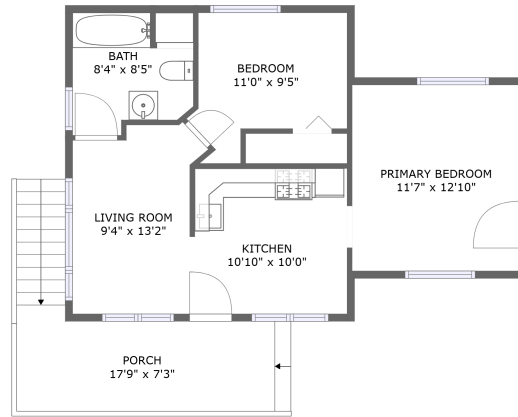

4835 Northeast Neotsu Drive, Neotsu, Lincoln County, Oregon, United States, 97364

Property summary

0 Garages

2 Bedrooms

1 Bathrooms

0 Half baths

2 Floors

595 Gross living area sqft

1,176 Total sqft