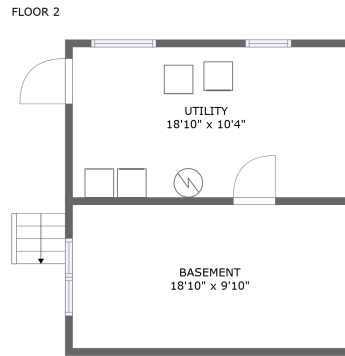

4835 Northeast Neotsu Drive, Neotsu, Lincoln County, Oregon, United States, 97364

Property summary

0 Garages

2 Bedrooms

1 Bathrooms

0 Half baths

2 Floors

595 Gross living area sqft

1,176 Total sqft