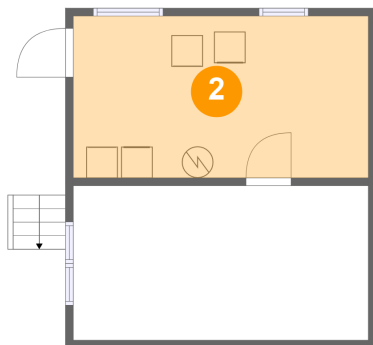

4835 Northeast Neotsu Drive, Neotsu, Lincoln County, Oregon, United States, 97364

Room dimensions

Floor 2

Total sqft: 744 Living area: 595

#		Dimensions	sqft	Counted as living area
3	Bedroom	11'0" x 9'5"	88 sq. ft	Yes
4	Kitchen	10'10" x 10'0"	107 sq. ft	Yes
5	Living Room	9'4" x 13'2"	102 sq. ft	Yes
6	Porch	17'9" x 7'3"	149 sq. ft	No
7	Bath	8'4" x 8'5"	57 sq. ft	Yes
8	Primary Bedroom	11'7" x 12'10"	148 sq. ft	Yes

**4835 Northeast Neotsu Drive, Neotsu, Lincoln County,
Oregon, United States, 97364**

1 Floor 1 - Basement

Dimensions: 18'10" x 9'10"
Area: 186 sq. ft
Counted as living area: No

Heated: Yes
Finished: No
Enclosed: Yes
Contiguous: Yes
Permitted: Yes
Wet space: No
Addition: No
Conversion: No

2 Floor 1 - Utility

Dimensions: 18'10" x 10'4"
Area: 195 sq. ft
Counted as living area: No

Heated: Yes
Finished: No
Enclosed: Yes
Contiguous: Yes
Permitted: Yes
Wet space: No
Addition: No
Conversion: No

4835 Northeast Neotsu Drive, Neotsu, Lincoln County, Oregon, United States, 97364

3 Floor 2 - Bedroom

Dimensions: 11'0" x 9'5"
Area: 88 sq. ft
Counted as living area: Yes

Heated: Yes
Finished: Yes
Enclosed: Yes
Contiguous: Yes
Permitted: Yes
Wet space: No
Addition: No
Conversion: No