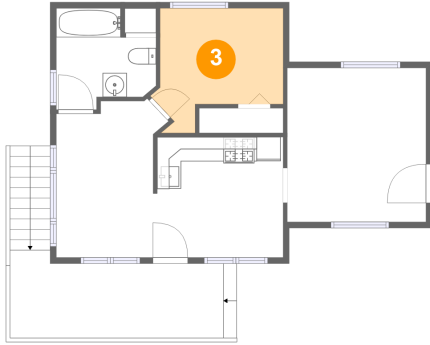

**4835 Northeast Neotsu Drive, Neotsu, Lincoln County,
Oregon, United States, 97364**

1 Floor 1 - Basement

Dimensions: 18'10" x 9'10"
Area: 186 sq. ft
Counted as living area: No

Heated: Yes
Finished: No
Enclosed: Yes
Contiguous: Yes
Permitted: Yes
Wet space: No
Addition: No
Conversion: No

2 Floor 1 - Utility

Dimensions: 18'10" x 10'4"
Area: 195 sq. ft
Counted as living area: No

Heated: Yes
Finished: No
Enclosed: Yes
Contiguous: Yes
Permitted: Yes
Wet space: No
Addition: No
Conversion: No

4835 Northeast Neotsu Drive, Neotsu, Lincoln County, Oregon, United States, 97364

3 Floor 2 - Bedroom

Dimensions: 11'0" x 9'5"
Area: 88 sq. ft
Counted as living area: Yes

Heated: Yes
Finished: Yes
Enclosed: Yes
Contiguous: Yes
Permitted: Yes
Wet space: No
Addition: No
Conversion: No