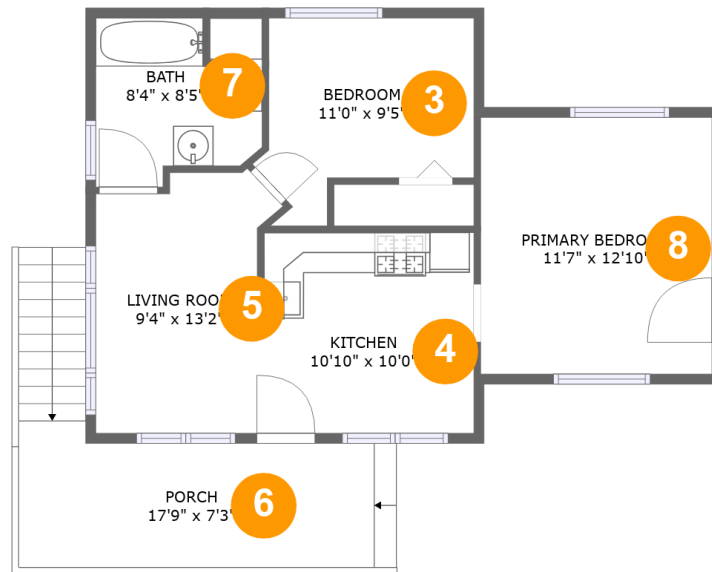

 **1,176** Total sqft

**4835 Northeast Neotsu Drive, Neotsu, Lincoln County,
Oregon, United States, 97364**

Room dimensions

Floor 1

Total sqft: 432 Living area: 0

#		Dimensions	sqft	Counted as living area
1	Basement	18'10" x 9'10"	186 sq. ft	No
2	Utility	18'10" x 10'4"	195 sq. ft	No

4835 Northeast Neotsu Drive, Neotsu, Lincoln County, Oregon, United States, 97364

Room dimensions

Floor 2

Total sqft: 744 Living area: 595

#		Dimensions	sqft	Counted as living area
3	Bedroom	11'0" x 9'5"	88 sq. ft	Yes
4	Kitchen	10'10" x 10'0"	107 sq. ft	Yes
5	Living Room	9'4" x 13'2"	102 sq. ft	Yes
6	Porch	17'9" x 7'3"	149 sq. ft	No
7	Bath	8'4" x 8'5"	57 sq. ft	Yes
8	Primary Bedroom	11'7" x 12'10"	148 sq. ft	Yes

**4835 Northeast Neotsu Drive, Neotsu, Lincoln County,
Oregon, United States, 97364**

1 Floor 1 - Basement

Dimensions: 18'10" x 9'10"
Area: 186 sq. ft
Counted as living area: No

Heated: Yes
Finished: No
Enclosed: Yes
Contiguous: Yes
Permitted: Yes
Wet space: No
Addition: No
Conversion: No

5 Floor 2 - Living Room

Dimensions: 9'4" x 13'2"
Area: 102 sq. ft
Counted as living area: Yes

Heated: Yes
Finished: Yes
Enclosed: Yes
Contiguous: Yes
Permitted: Yes
Wet space: No
Addition: No
Conversion: No