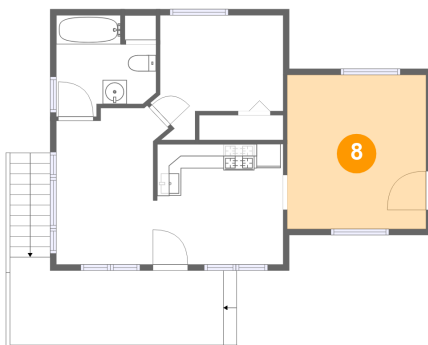

8 Floor 2 - Primary Bedroom

Dimensions: 11'7" x 12'10"
Area: 148 sq. ft
Counted as living area: Yes

Heated: Yes
Finished: Yes
Enclosed: Yes
Contiguous: Yes
Permitted: Yes
Wet space: No
Addition: No
Conversion: No