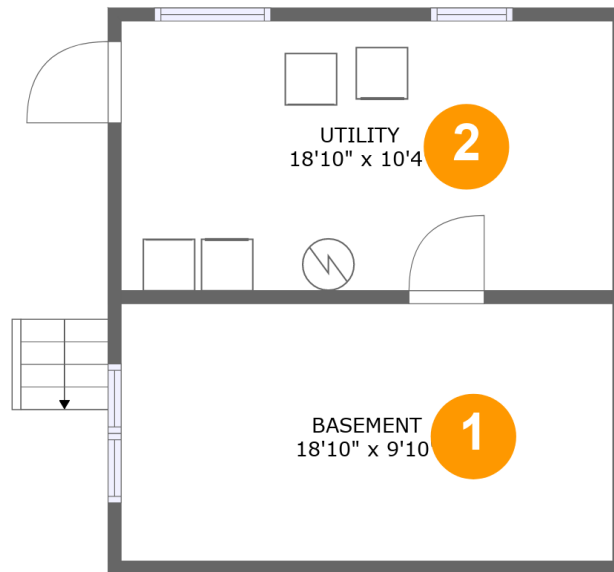

 **1,176** Total sqft

**4835 Northeast Neotsu Drive, Neotsu, Lincoln County,
Oregon, United States, 97364**

Room dimensions

Floor 1

Total sqft: 432 Living area: 0

#		Dimensions	sqft	Counted as living area
1	Basement	18'10" x 9'10"	186 sq. ft	No
2	Utility	18'10" x 10'4"	195 sq. ft	No

4835 Northeast Neotsu Drive, Neotsu, Lincoln County, Oregon, United States, 97364

Room dimensions

Floor 2

Total sqft: 744 Living area: 595

#		Dimensions	sqft	Counted as living area
3	Bedroom	11'0" x 9'5"	88 sq. ft	Yes
4	Kitchen	10'10" x 10'0"	107 sq. ft	Yes
5	Living Room	9'4" x 13'2"	102 sq. ft	Yes
6	Porch	17'9" x 7'3"	149 sq. ft	No
7	Bath	8'4" x 8'5"	57 sq. ft	Yes
8	Primary Bedroom	11'7" x 12'10"	148 sq. ft	Yes

**4835 Northeast Neotsu Drive, Neotsu, Lincoln County,
Oregon, United States, 97364**

1 Floor 1 - Basement

Dimensions: 18'10" x 9'10"
Area: 186 sq. ft
Counted as living area: No

Heated: Yes
Finished: No
Enclosed: Yes
Contiguous: Yes
Permitted: Yes
Wet space: No
Addition: No
Conversion: No

Dimensions: 11'7" x 12'10"
Area: 148 sq. ft
Counted as living area: Yes

Heated: Yes
Finished: Yes
Enclosed: Yes
Contiguous: Yes
Permitted: Yes
Wet space: No
Addition: No
Conversion: No