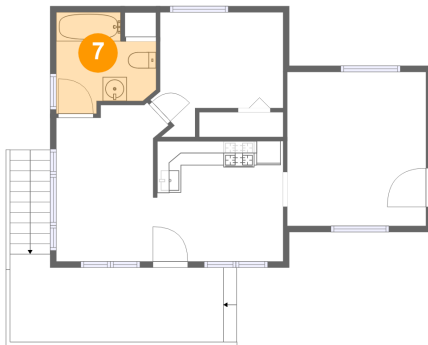

7 Floor 2 - Bath

Dimensions: 8'4" x 8'5"
Area: 57 sq. ft
Counted as living area: Yes

Heated: Yes
Finished: Yes
Enclosed: Yes
Contiguous: Yes
Permitted: Yes
Wet space: Yes
Addition: No
Conversion: No