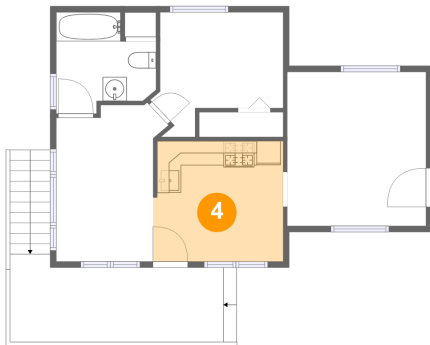

2 Floor 1 - Utility

Dimensions: 18'10" x 10'4"
Area: 195 sq. ft
Counted as living area: No

Heated: Yes
Finished: No
Enclosed: Yes
Contiguous: Yes
Permitted: Yes
Wet space: No
Addition: No
Conversion: No

4835 Northeast Neotsu Drive, Neotsu, Lincoln County, Oregon, United States, 97364

3 Floor 2 - Bedroom

Dimensions: 11'0" x 9'5"
Area: 88 sq. ft
Counted as living area: Yes

Heated: Yes
Finished: Yes
Enclosed: Yes
Contiguous: Yes
Permitted: Yes
Wet space: No
Addition: No
Conversion: No

4 Floor 2 - Kitchen

Dimensions: 10'10" x 10'0"
Area: 107 sq. ft
Counted as living area: Yes

Heated: Yes
Finished: Yes
Enclosed: Yes
Contiguous: Yes
Permitted: Yes
Wet space: No
Addition: No
Conversion: No

4835 Northeast Neotsu Drive, Neotsu, Lincoln County, Oregon, United States, 97364

6 Floor 2 - Porch

Dimensions: 17'9" x 7'3"
Area: 149 sq. ft
Counted as living area: No

Heated: No
Finished: Yes
Enclosed: No
Contiguous: Yes
Permitted: Yes
Wet space: No
Addition: No
Conversion: No