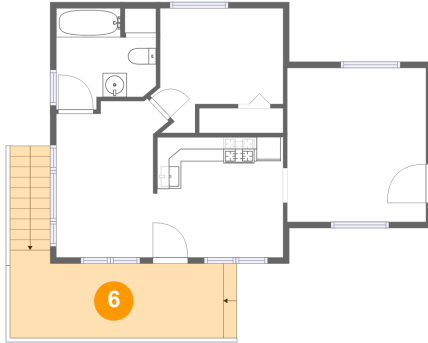

5 Floor 2 - Living Room

Dimensions: 9'4" x 13'2"
Area: 102 sq. ft
Counted as living area: Yes

Heated: Yes
Finished: Yes
Enclosed: Yes
Contiguous: Yes
Permitted: Yes
Wet space: No
Addition: No
Conversion: No

4835 Northeast Neotsu Drive, Neotsu, Lincoln County, Oregon, United States, 97364

6 Floor 2 - Porch

Dimensions: 17'9" x 7'3"
Area: 149 sq. ft
Counted as living area: No

Heated: No
Finished: Yes
Enclosed: No
Contiguous: Yes
Permitted: Yes
Wet space: No
Addition: No
Conversion: No