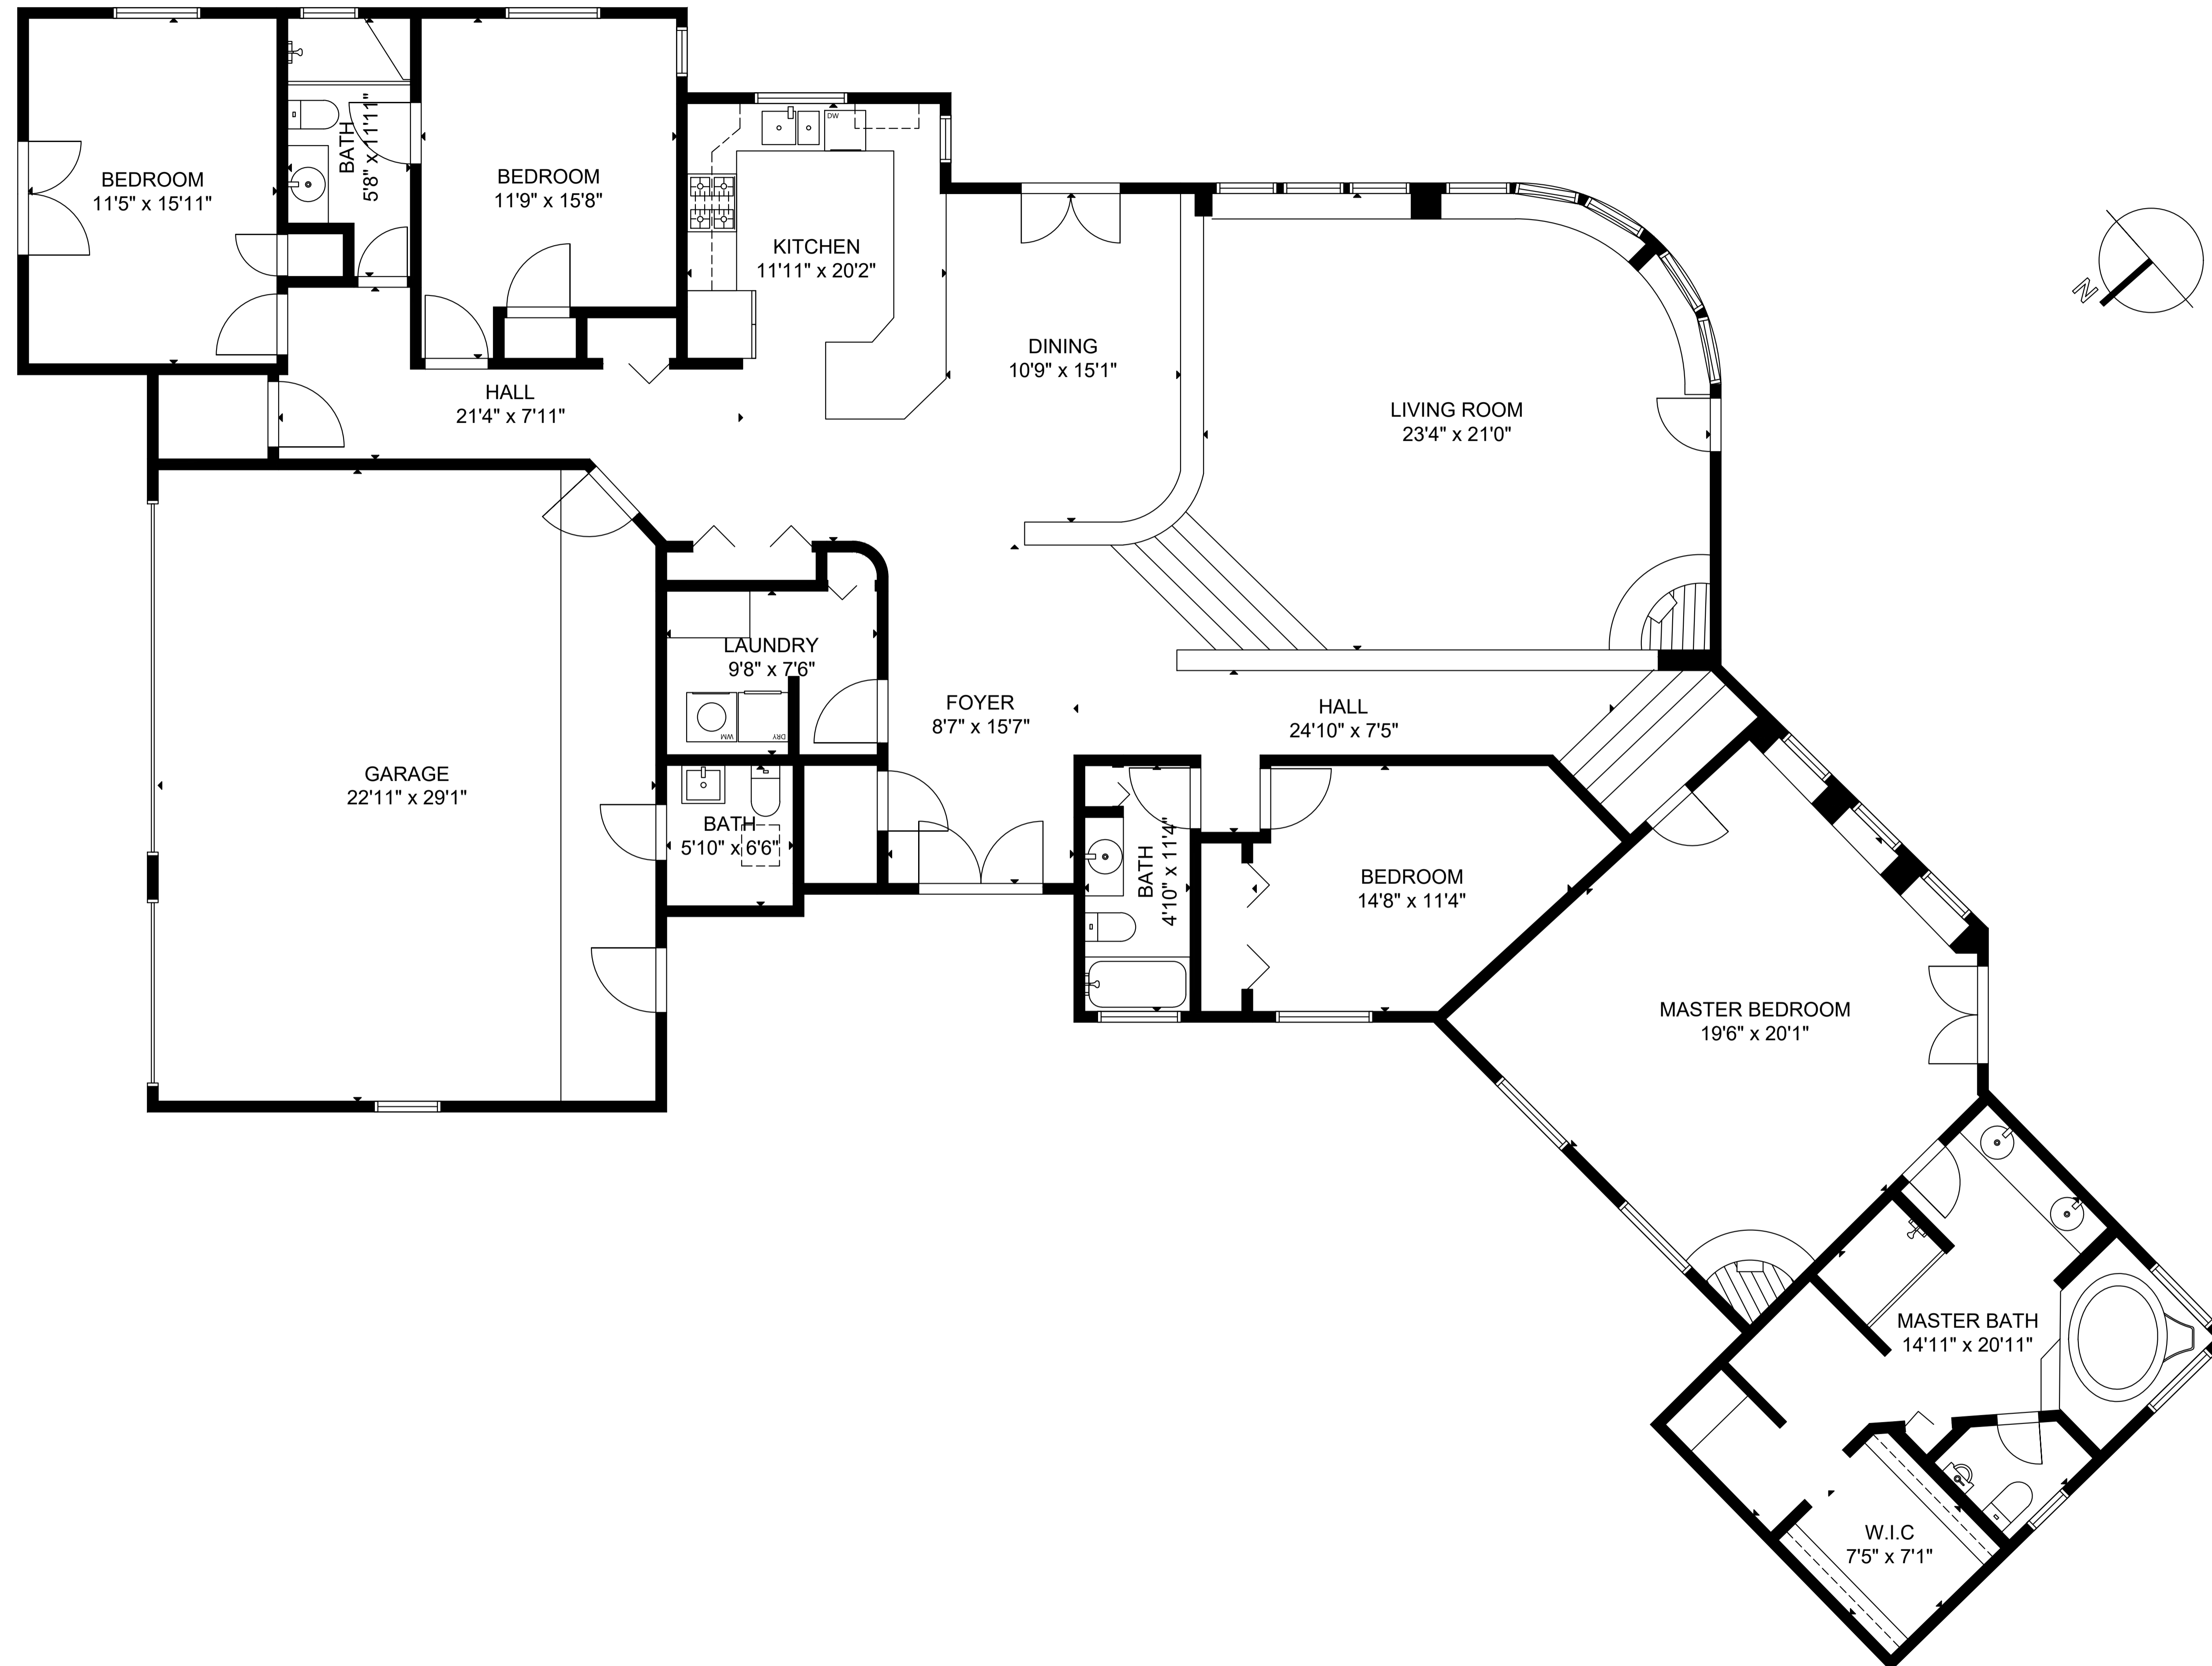

26 Camino Tortuga

FLOOR 1

GROSS EXTERNAL AREA
TOTAL: 3,066 sq ft
FLOOR 1: 3,066 sq ft
EXCLUDED AREA: GARAGE: 701 sq ft
SIZE AND DIMENSIONS ARE APPROXIMATE, ACTUAL MAY VARY.