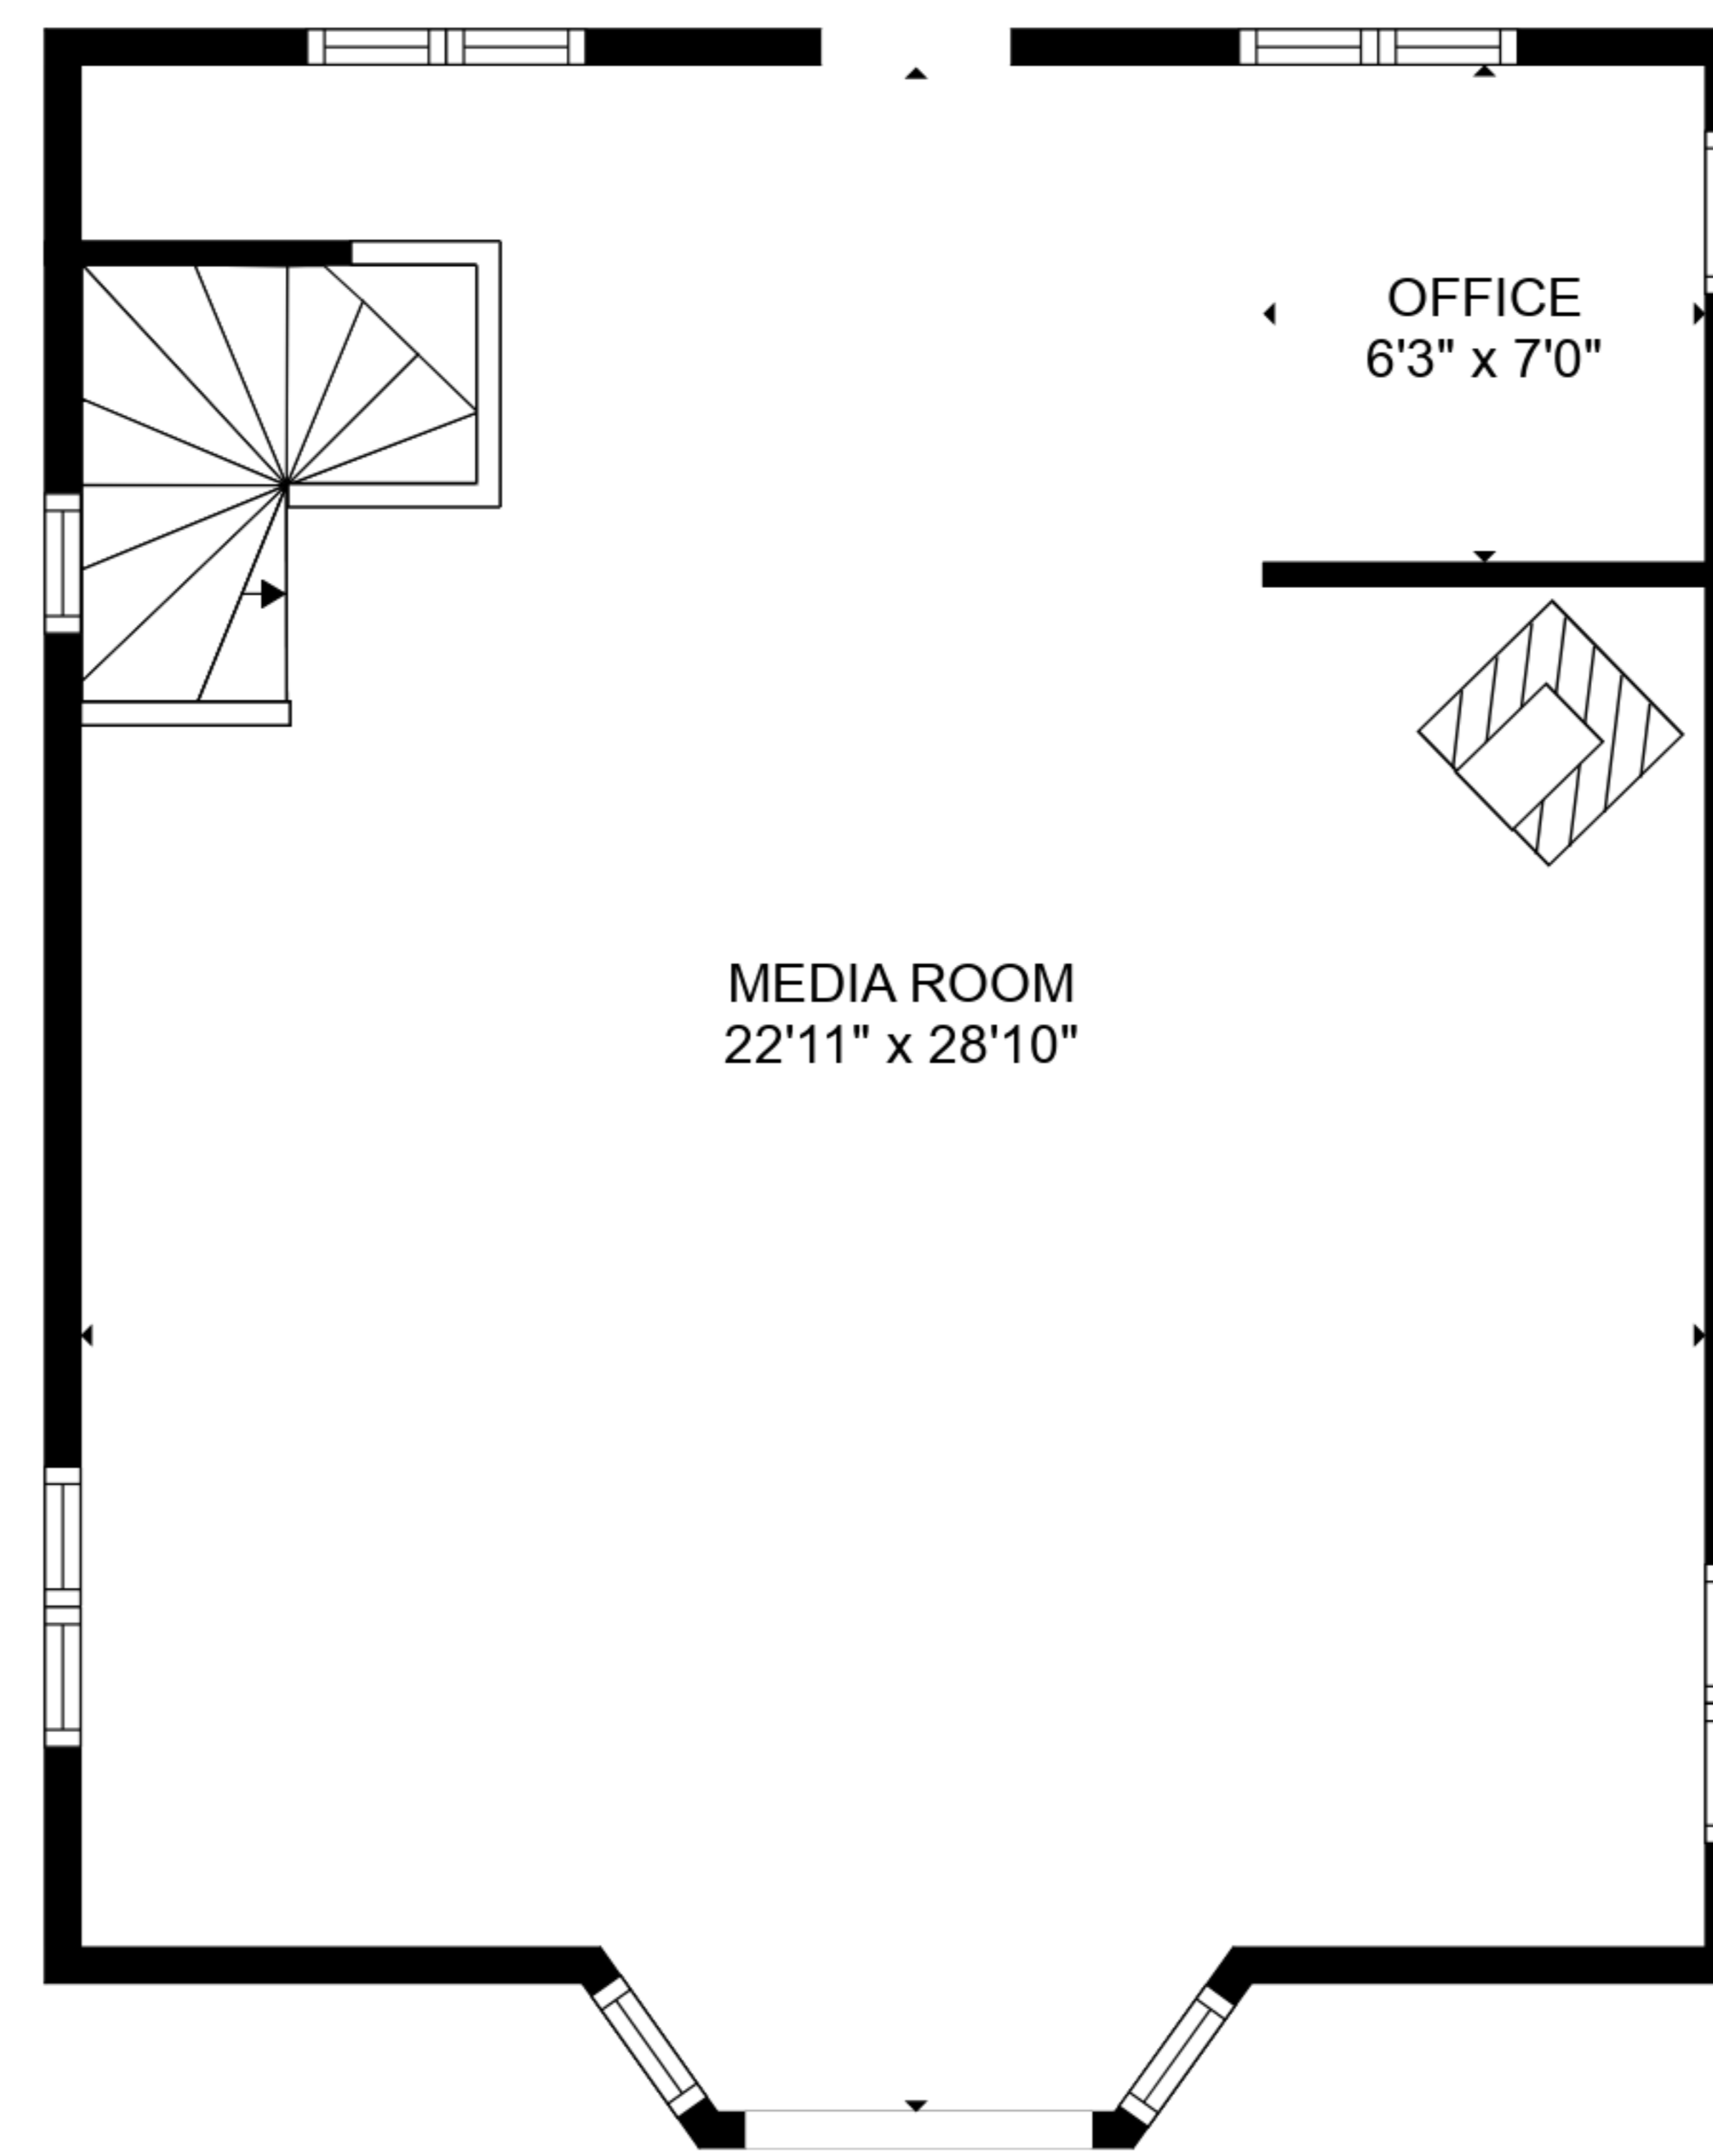

TOTAL: 2285 sq. ft
 FLOOR 1: 1660 sq. ft, FLOOR 2: 625 sq. ft
 EXCLUDED AREAS: GARAGE: 674 sq. ft

TOTAL: 2285 sq. ft

FLOOR 1: 1660 sq. ft, FLOOR 2: 625 sq. ft

EXCLUDED AREAS: GARAGE: 674 sq. ft

FLOOR 2

FLOOR 1

TOTAL: 2285 sq. ft
 FLOOR 1: 1660 sq. ft, FLOOR 2: 625 sq. ft
 EXCLUDED AREAS: GARAGE: 674 sq. ft