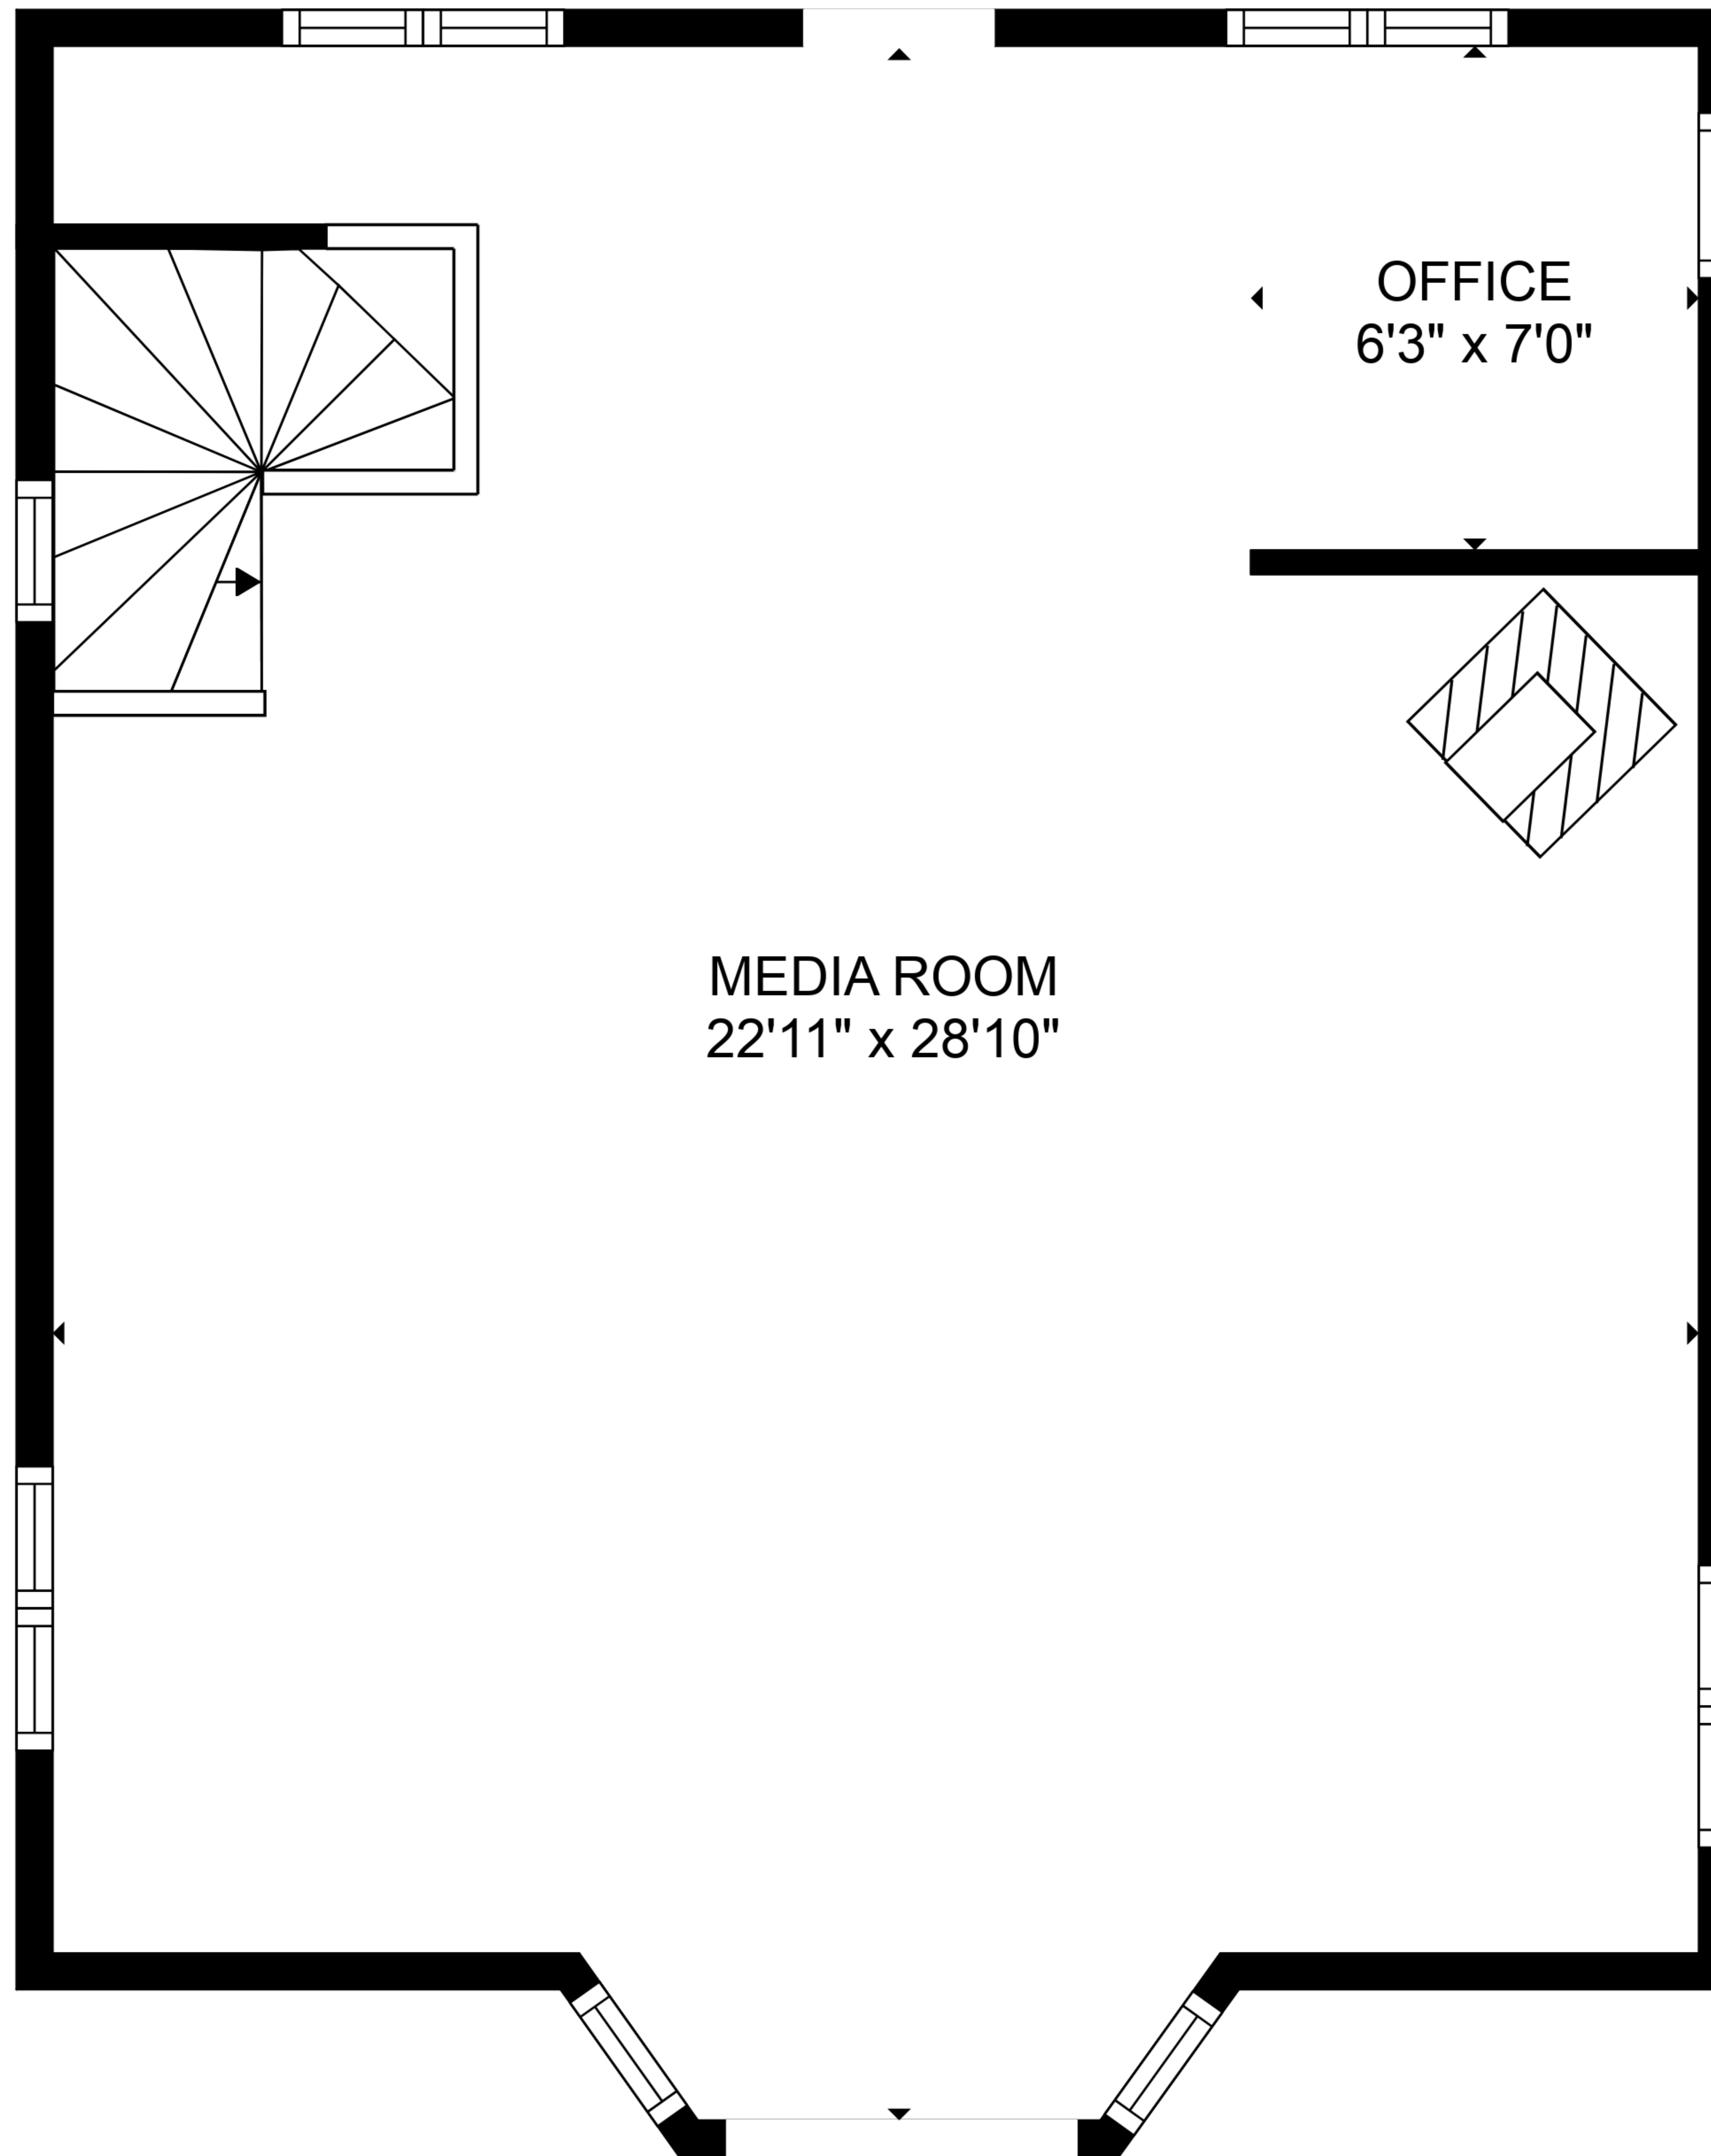

TOTAL: 2285 sq. ft
 FLOOR 1: 1660 sq. ft, FLOOR 2: 625 sq. ft
 EXCLUDED AREAS: GARAGE: 674 sq. ft

TOTAL: 2285 sq. ft

FLOOR 1: 1660 sq. ft, FLOOR 2: 625 sq. ft

EXCLUDED AREAS: GARAGE: 674 sq. ft

FLOOR 2

FLOOR 1

TOTAL: 2285 sq. ft
 FLOOR 1: 1660 sq. ft, FLOOR 2: 625 sq. ft
 EXCLUDED AREAS: GARAGE: 674 sq. ft