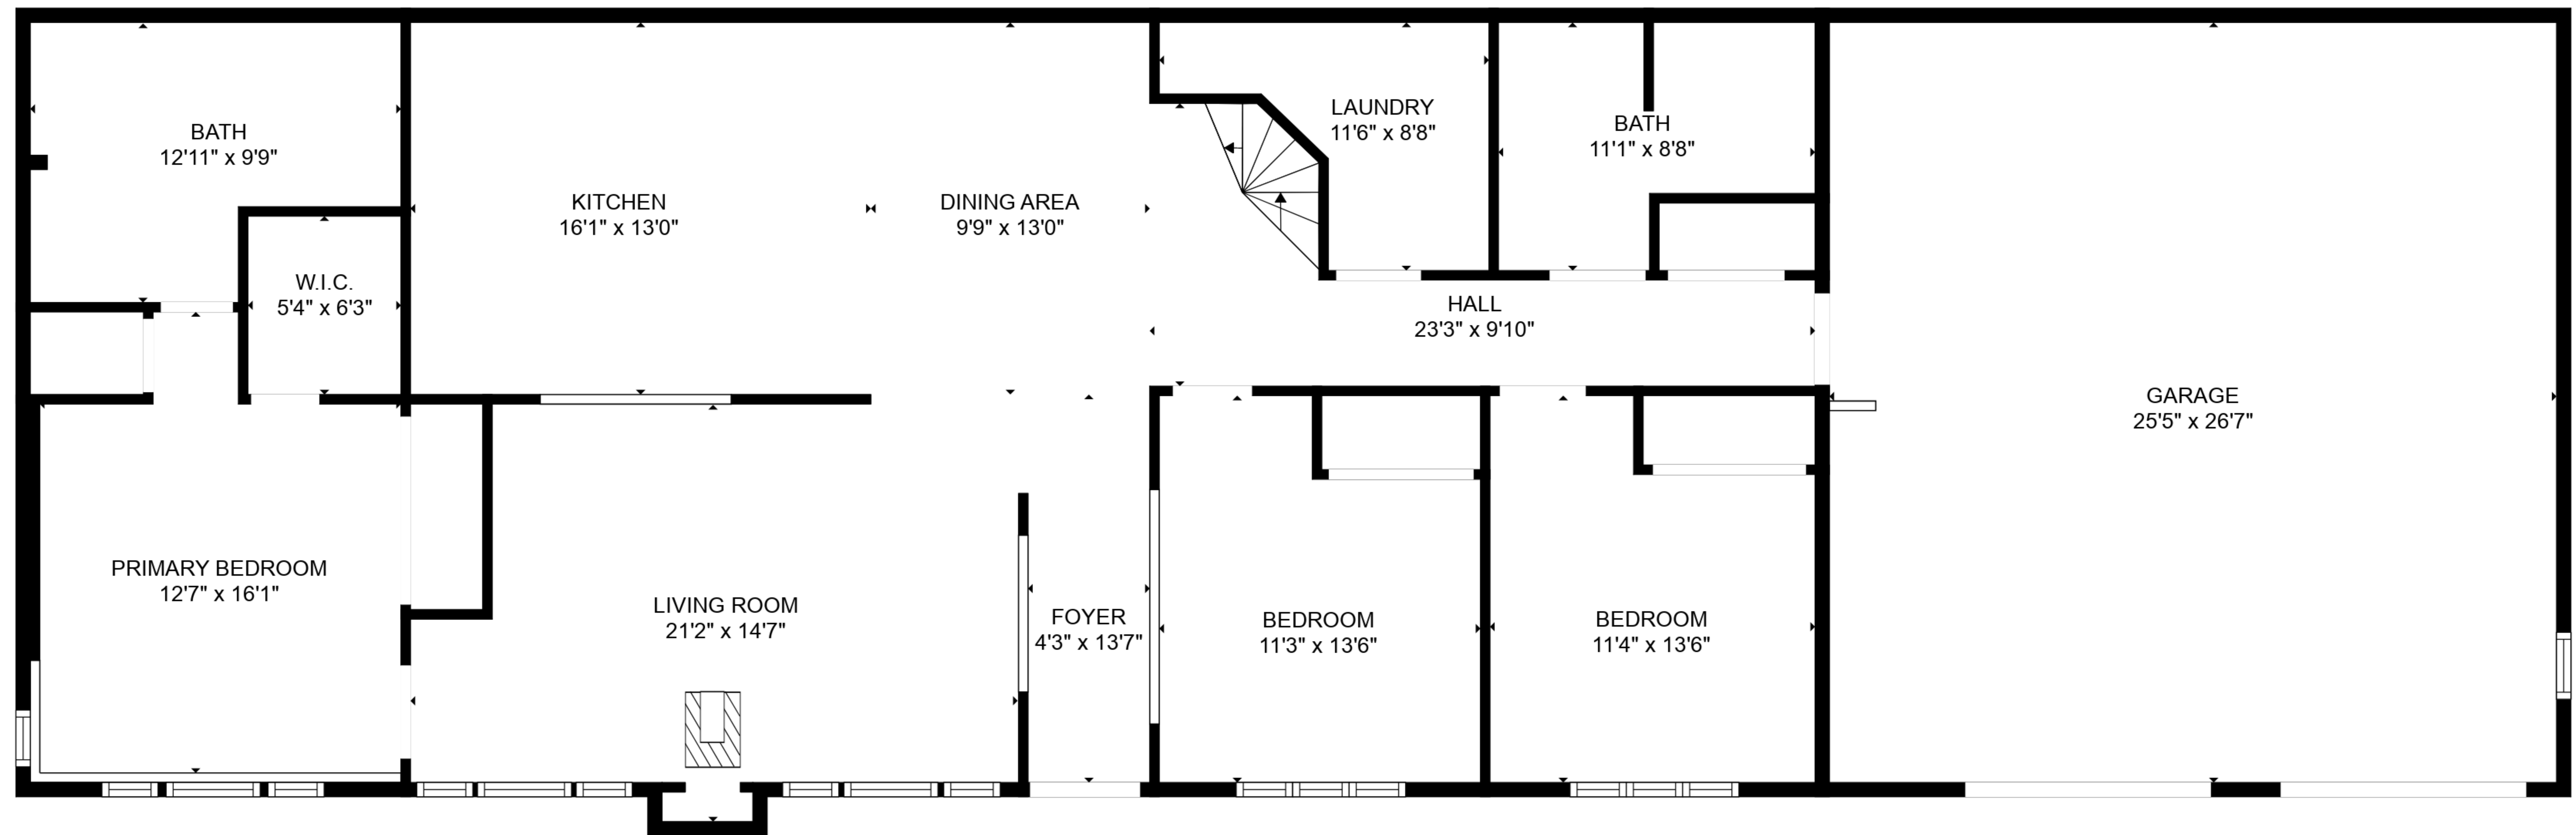

TOTAL: 2285 sq. ft
 FLOOR 1: 1660 sq. ft, FLOOR 2: 625 sq. ft
 EXCLUDED AREAS: GARAGE: 674 sq. ft

TOTAL: 2285 sq. ft

FLOOR 1: 1660 sq. ft, FLOOR 2: 625 sq. ft

EXCLUDED AREAS: GARAGE: 674 sq. ft

FLOOR 2

FLOOR 1

TOTAL: 2285 sq. ft
 FLOOR 1: 1660 sq. ft, FLOOR 2: 625 sq. ft
 EXCLUDED AREAS: GARAGE: 674 sq. ft