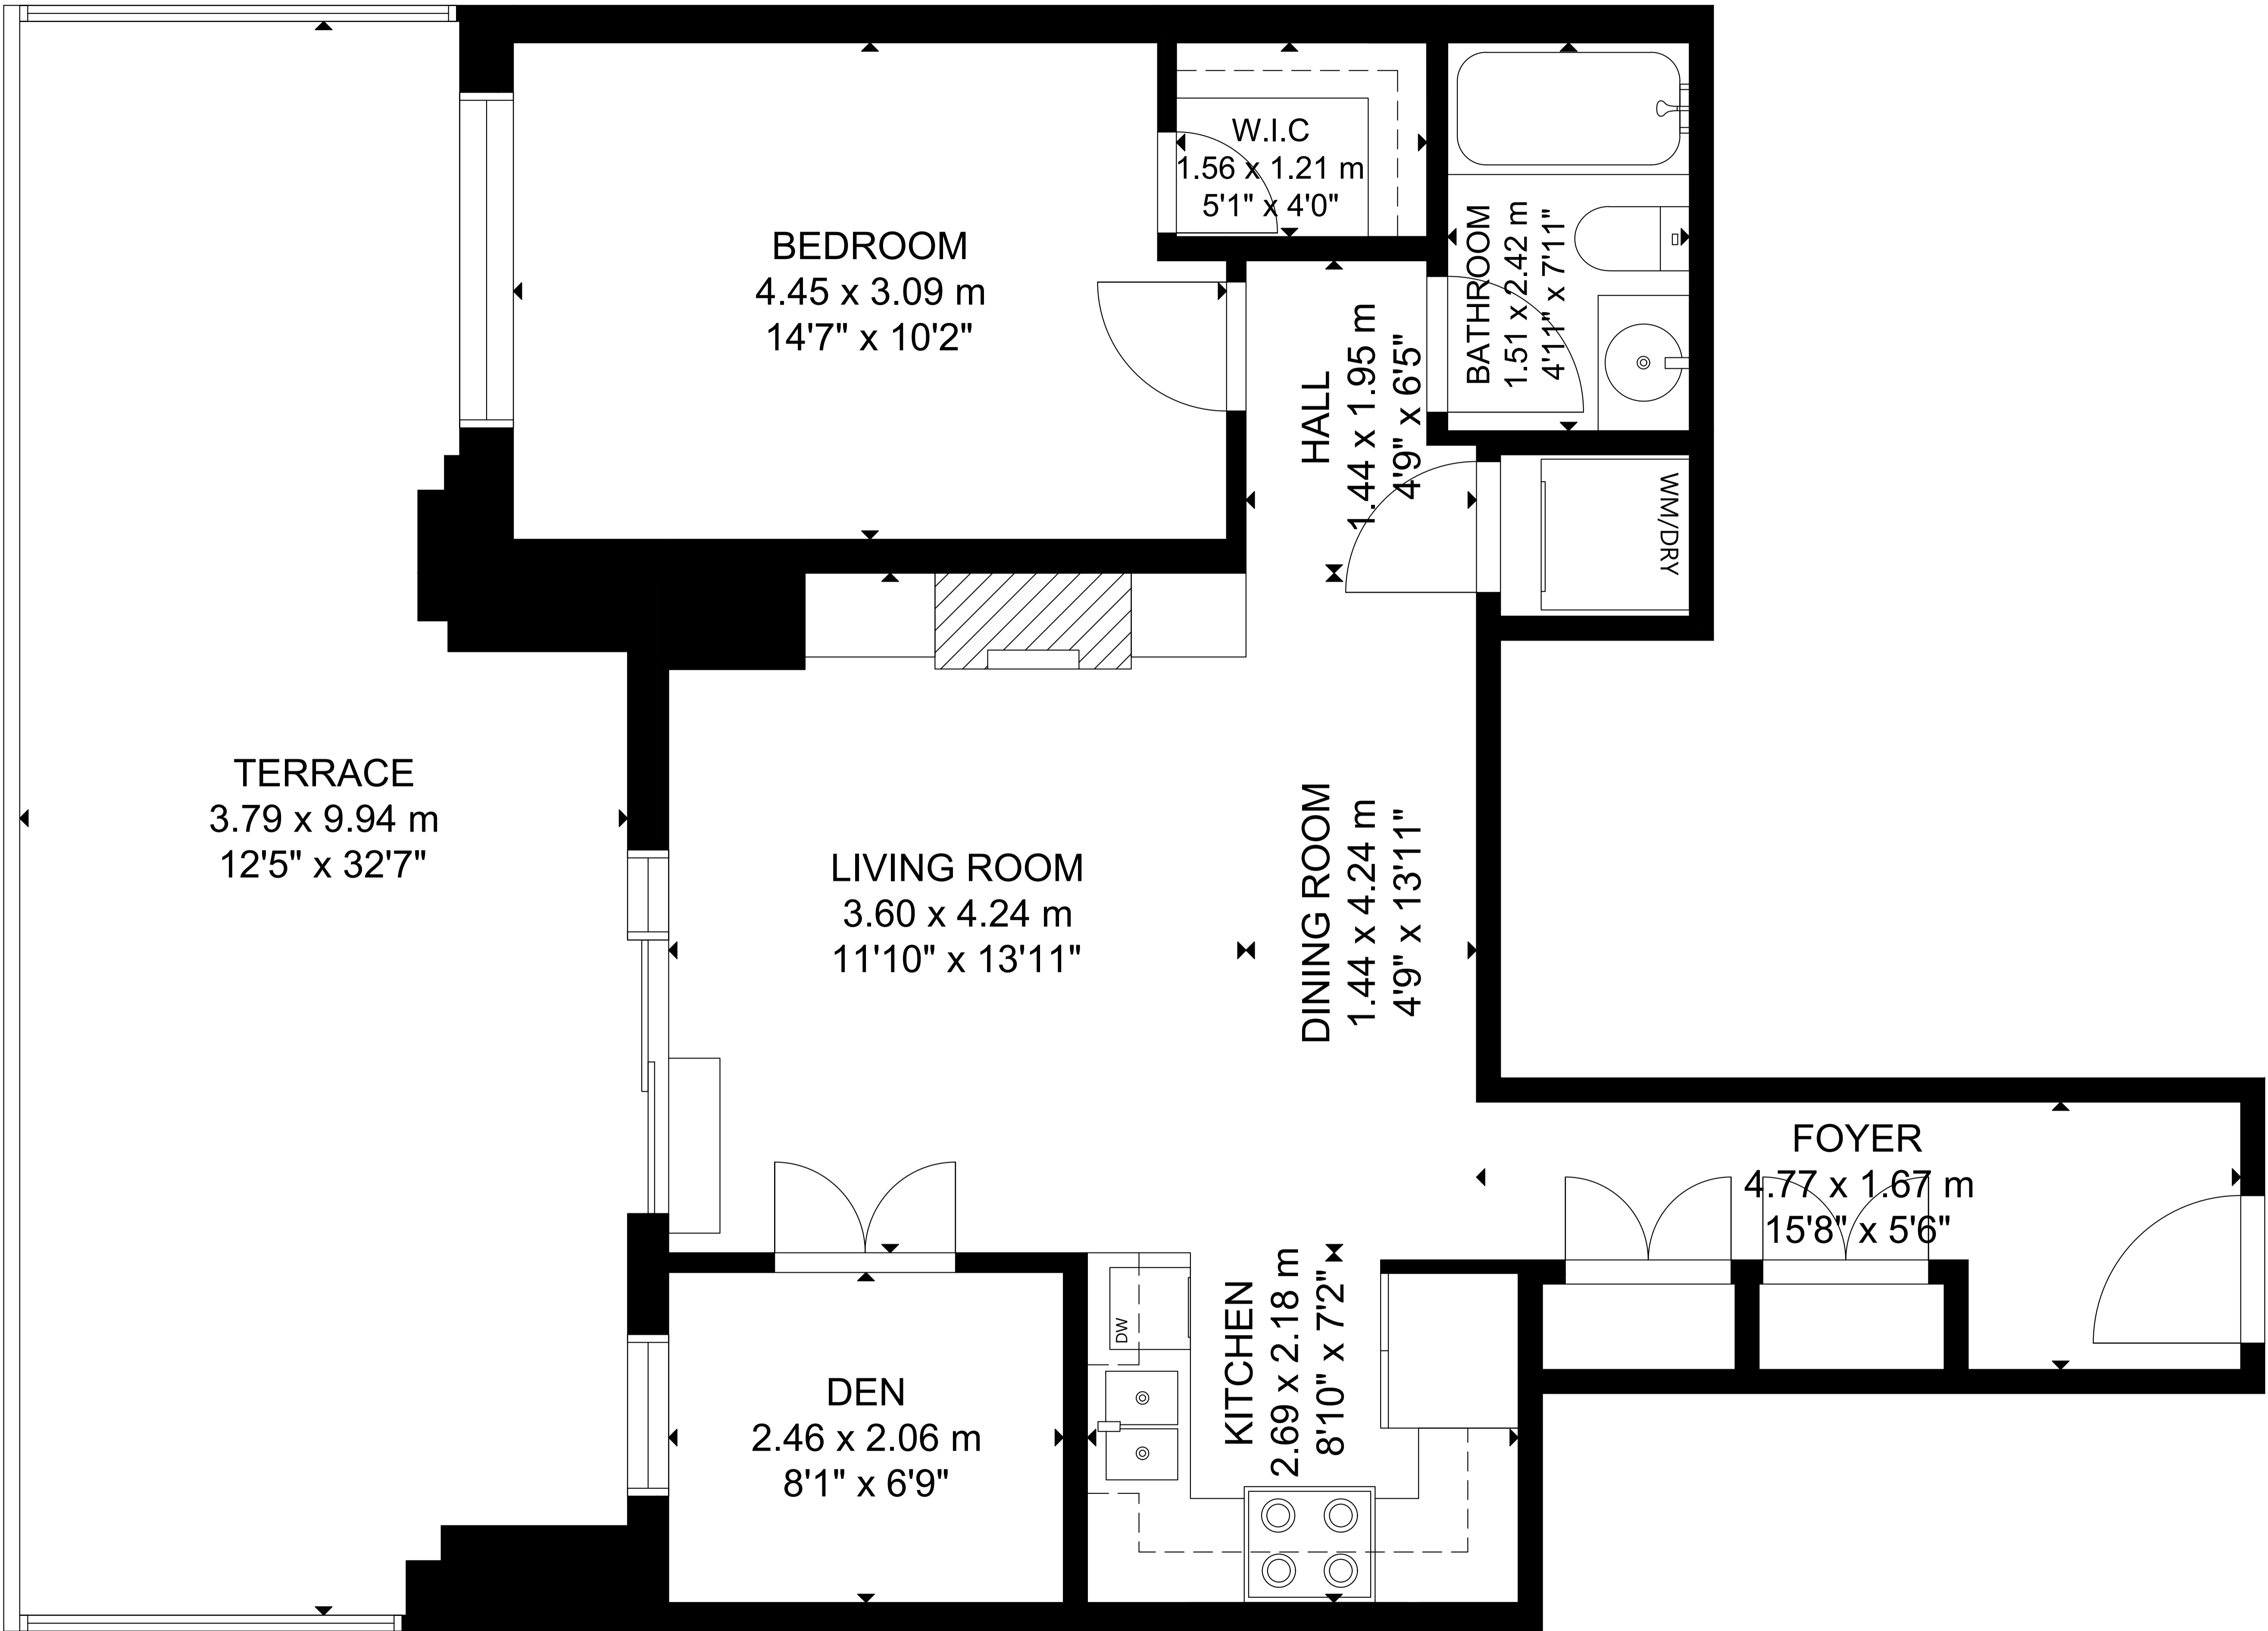

# 20 Burkebrook Place, Suite 521

GROSS INTERNAL AREA  
 MAIN FLOOR: 64 m<sup>2</sup>/693 sq ft  
 TERRACE: 33 m<sup>2</sup>/351 sq ft  
 TOTAL: 64 m<sup>2</sup>/693 sq ft  
 SIZE AND DIMENSIONS ARE APPROXIMATE, ACTUAL MAY VARY.