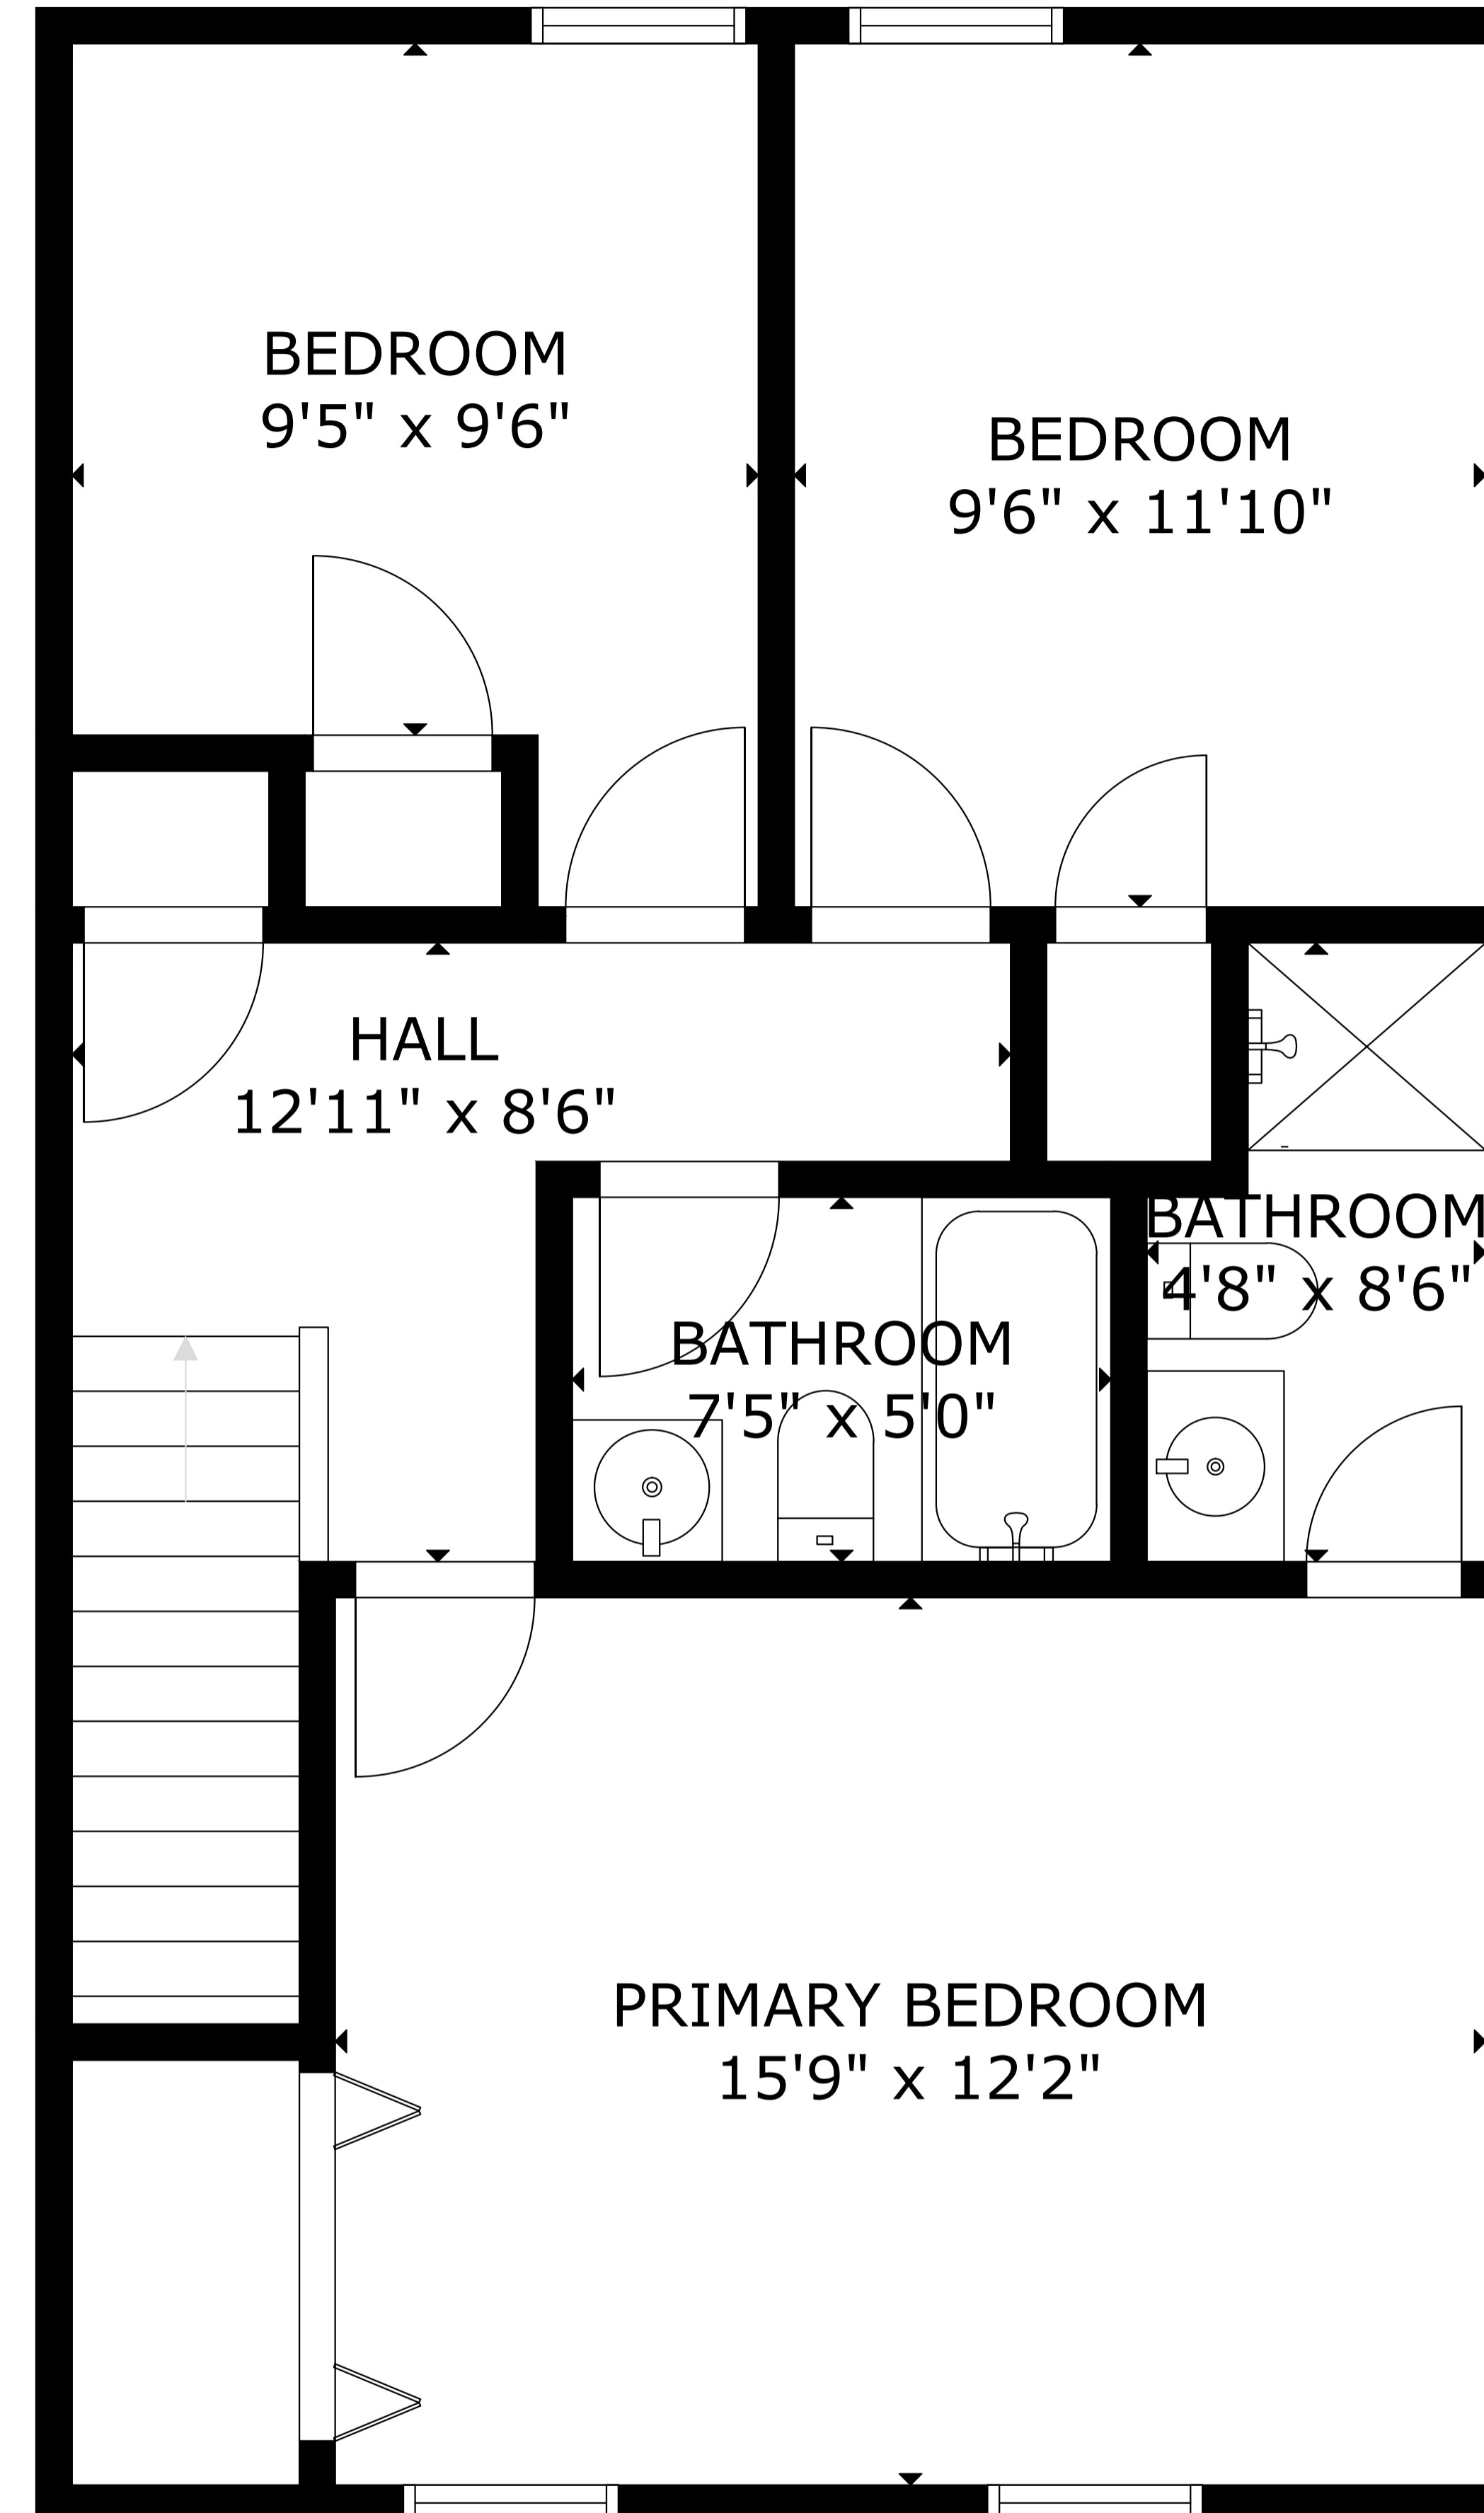

MAIN FLOOR

UPPER LEVEL 1

GROSS INTERNAL AREA
 TOTAL: 1,243 sq ft
 MAIN FLOOR: 593 sq ft, UPPER LEVEL 1: 650 sq ft
 SIZE AND DIMENSIONS ARE APPROXIMATE, ACTUAL MAY VARY