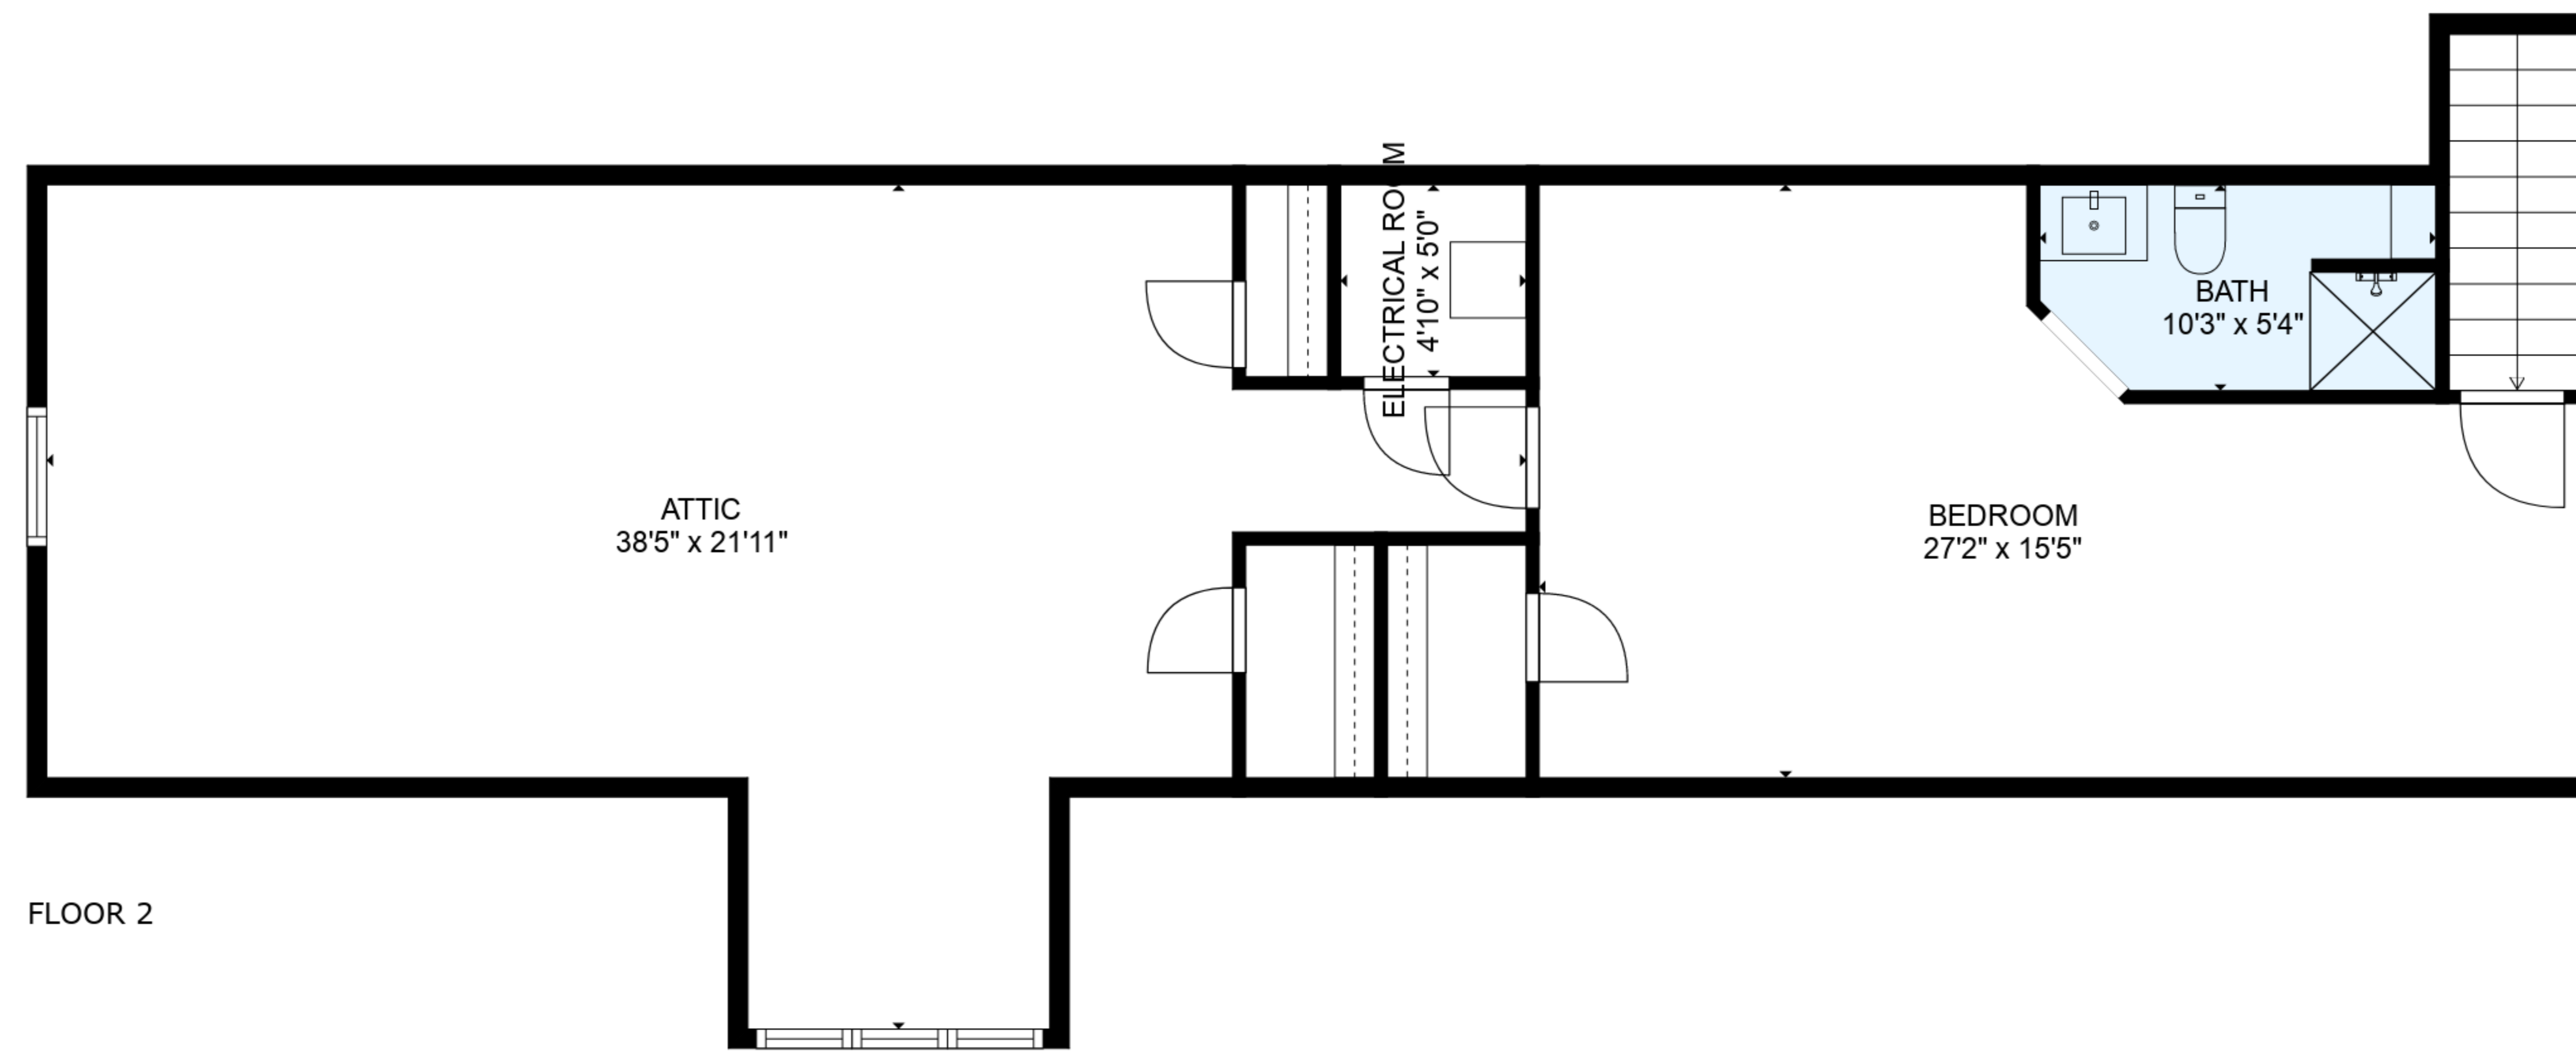

ESTIMATED AREAS
 GLA FLOOR 1: 1840 sq. ft EXCLUDED AREAS 880 sq. ft
 GLA FLOOR 2: 504 sq. ft EXCLUDED AREAS 669 sq. ft
 Total GLA 2344 sq. ft, total area 3893 sq. ft

ESTIMATED AREAS
GLA FLOOR 1: 1840 sq. ft EXCLUDED AREAS 880 sq. ft
GLA FLOOR 2: 504 sq. ft EXCLUDED AREAS 669 sq. ft
Total GLA 2344 sq. ft, total area 3893 sq. ft

ESTIMATED AREAS
 GLA FLOOR 1: 1840 sq. ft EXCLUDED AREAS 880 sq. ft
 GLA FLOOR 2: 504 sq. ft EXCLUDED AREAS 669 sq. ft
 Total GLA 2344 sq. ft, total area 3893 sq. ft