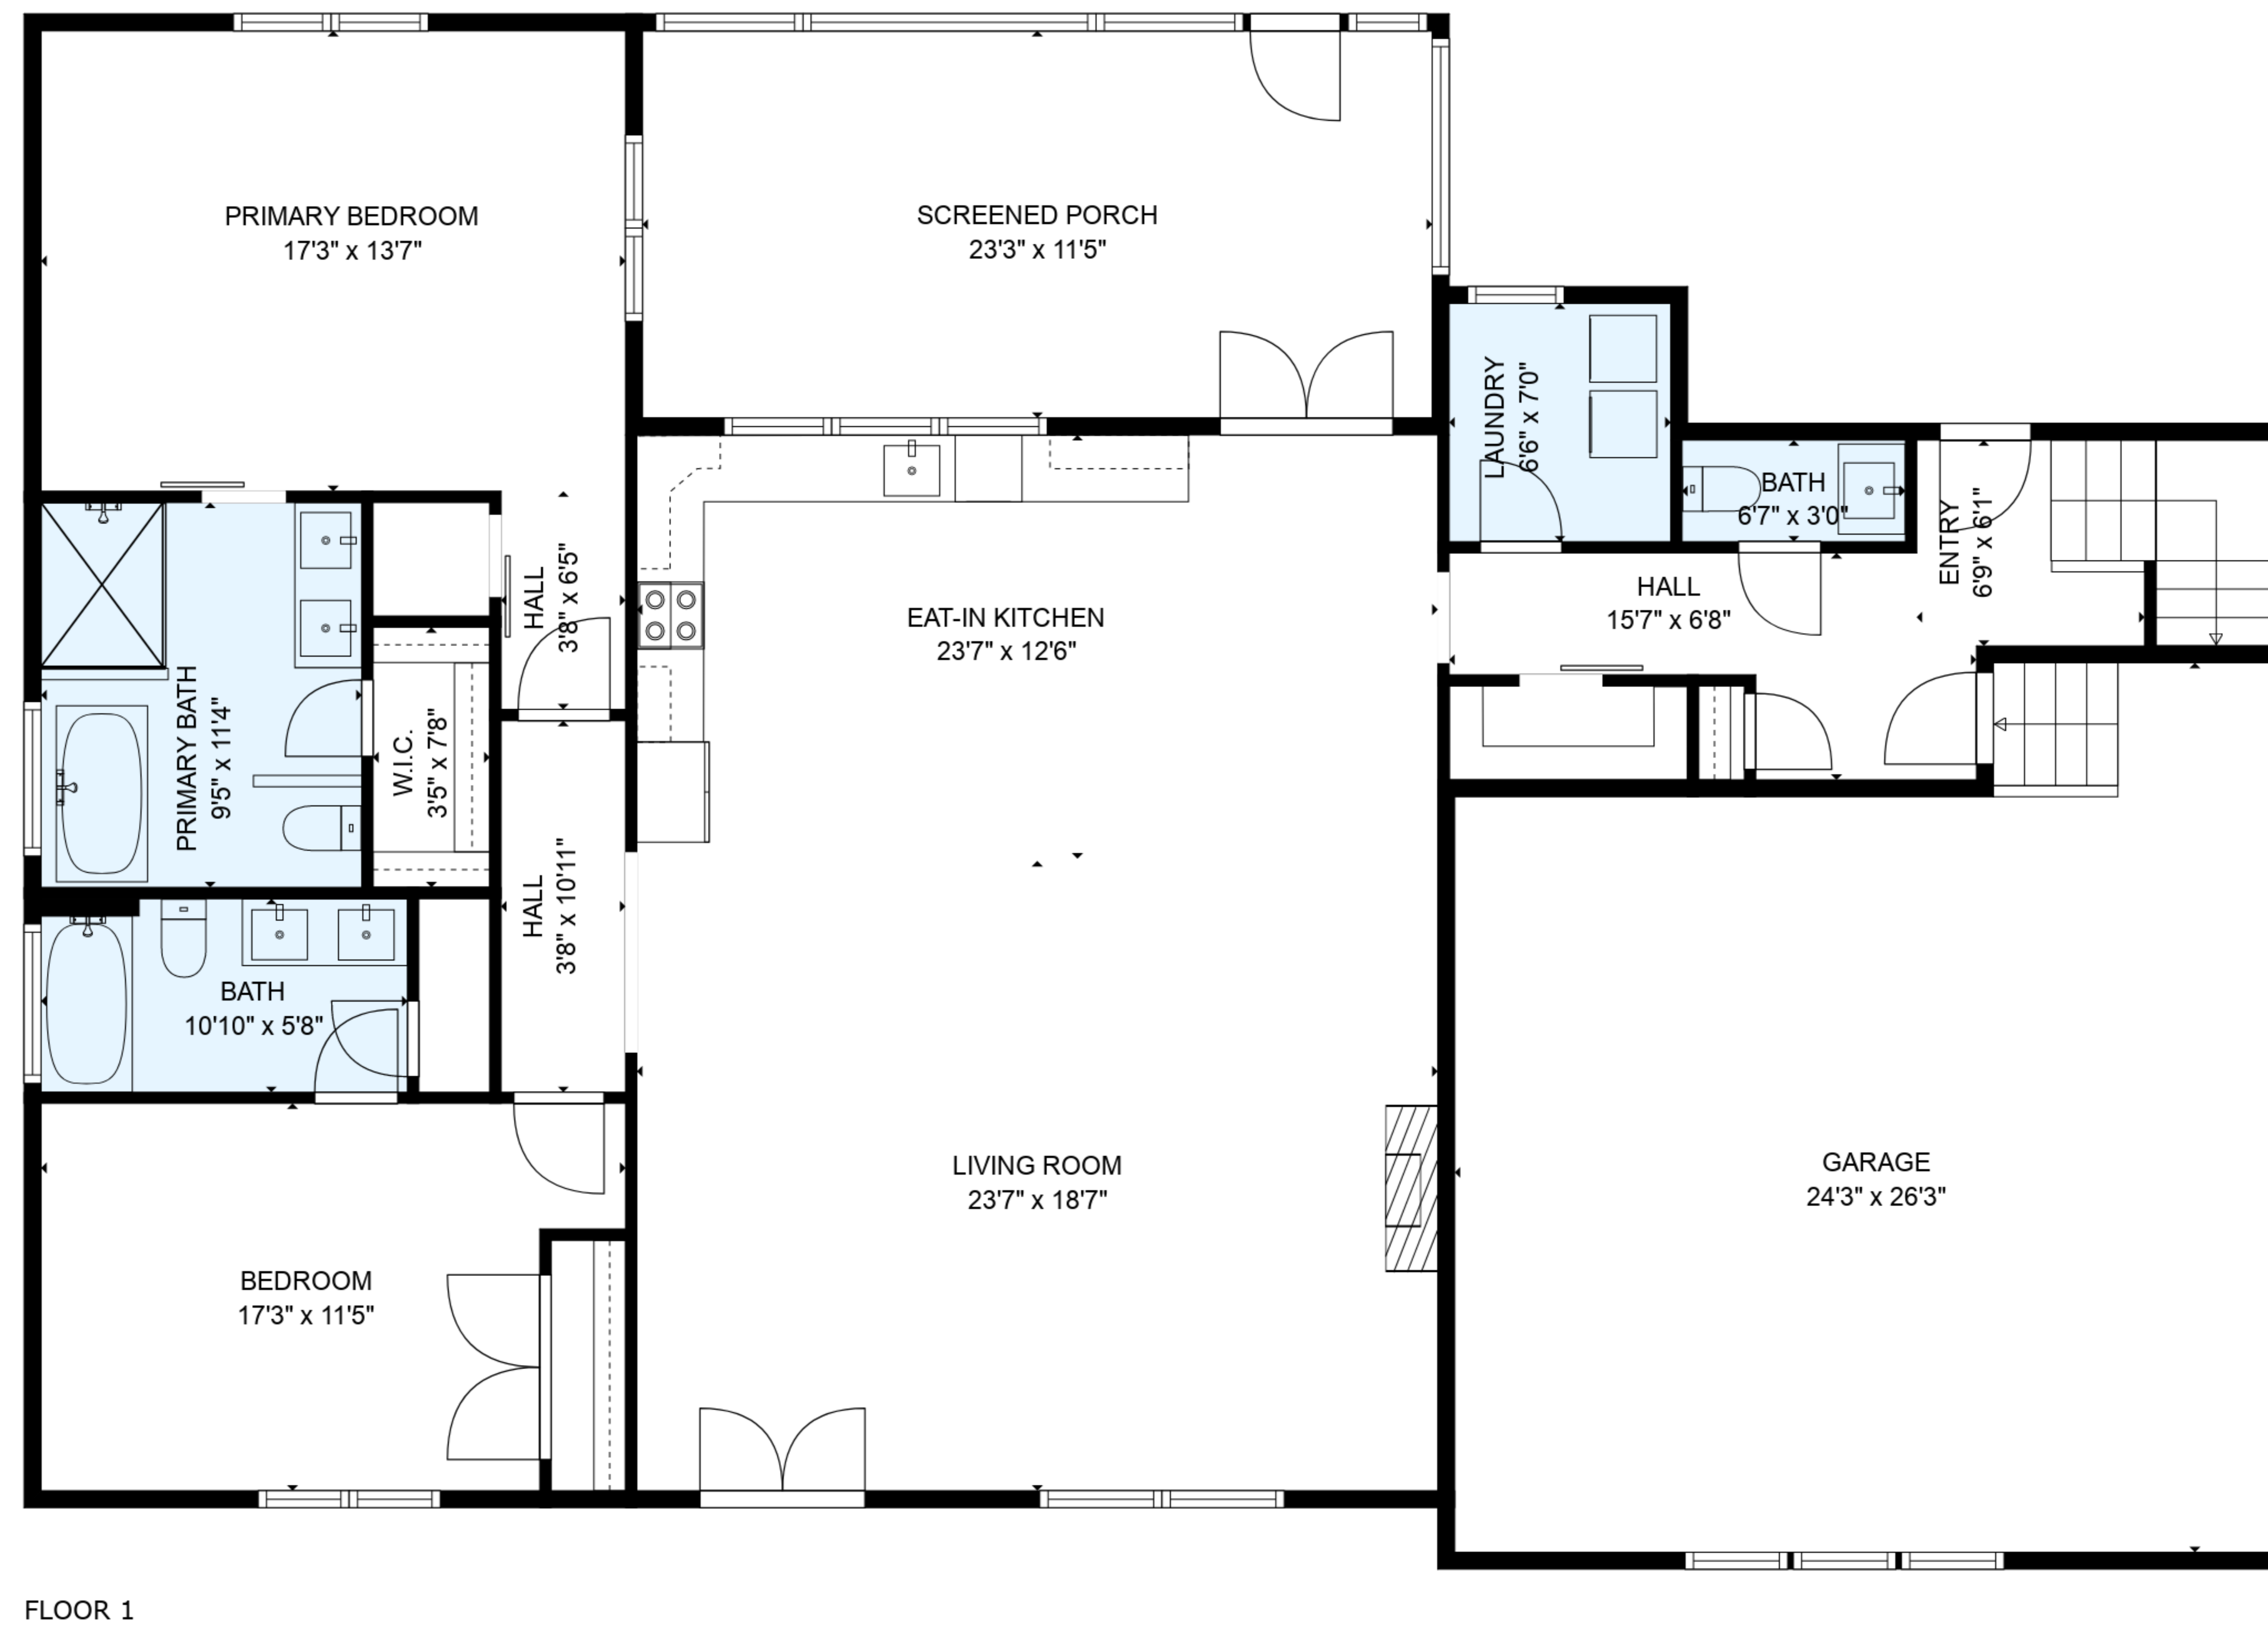

ESTIMATED AREAS
 GLA FLOOR 1: 1840 sq. ft EXCLUDED AREAS 880 sq. ft
 GLA FLOOR 2: 504 sq. ft EXCLUDED AREAS 669 sq. ft
 Total GLA 2344 sq. ft, total area 3893 sq. ft

ESTIMATED AREAS
GLA FLOOR 1: 1840 sq. ft EXCLUDED AREAS 880 sq. ft
GLA FLOOR 2: 504 sq. ft EXCLUDED AREAS 669 sq. ft
Total GLA 2344 sq. ft, total area 3893 sq. ft

ESTIMATED AREAS
 GLA FLOOR 1: 1840 sq. ft EXCLUDED AREAS 880 sq. ft
 GLA FLOOR 2: 504 sq. ft EXCLUDED AREAS 669 sq. ft
 Total GLA 2344 sq. ft, total area 3893 sq. ft