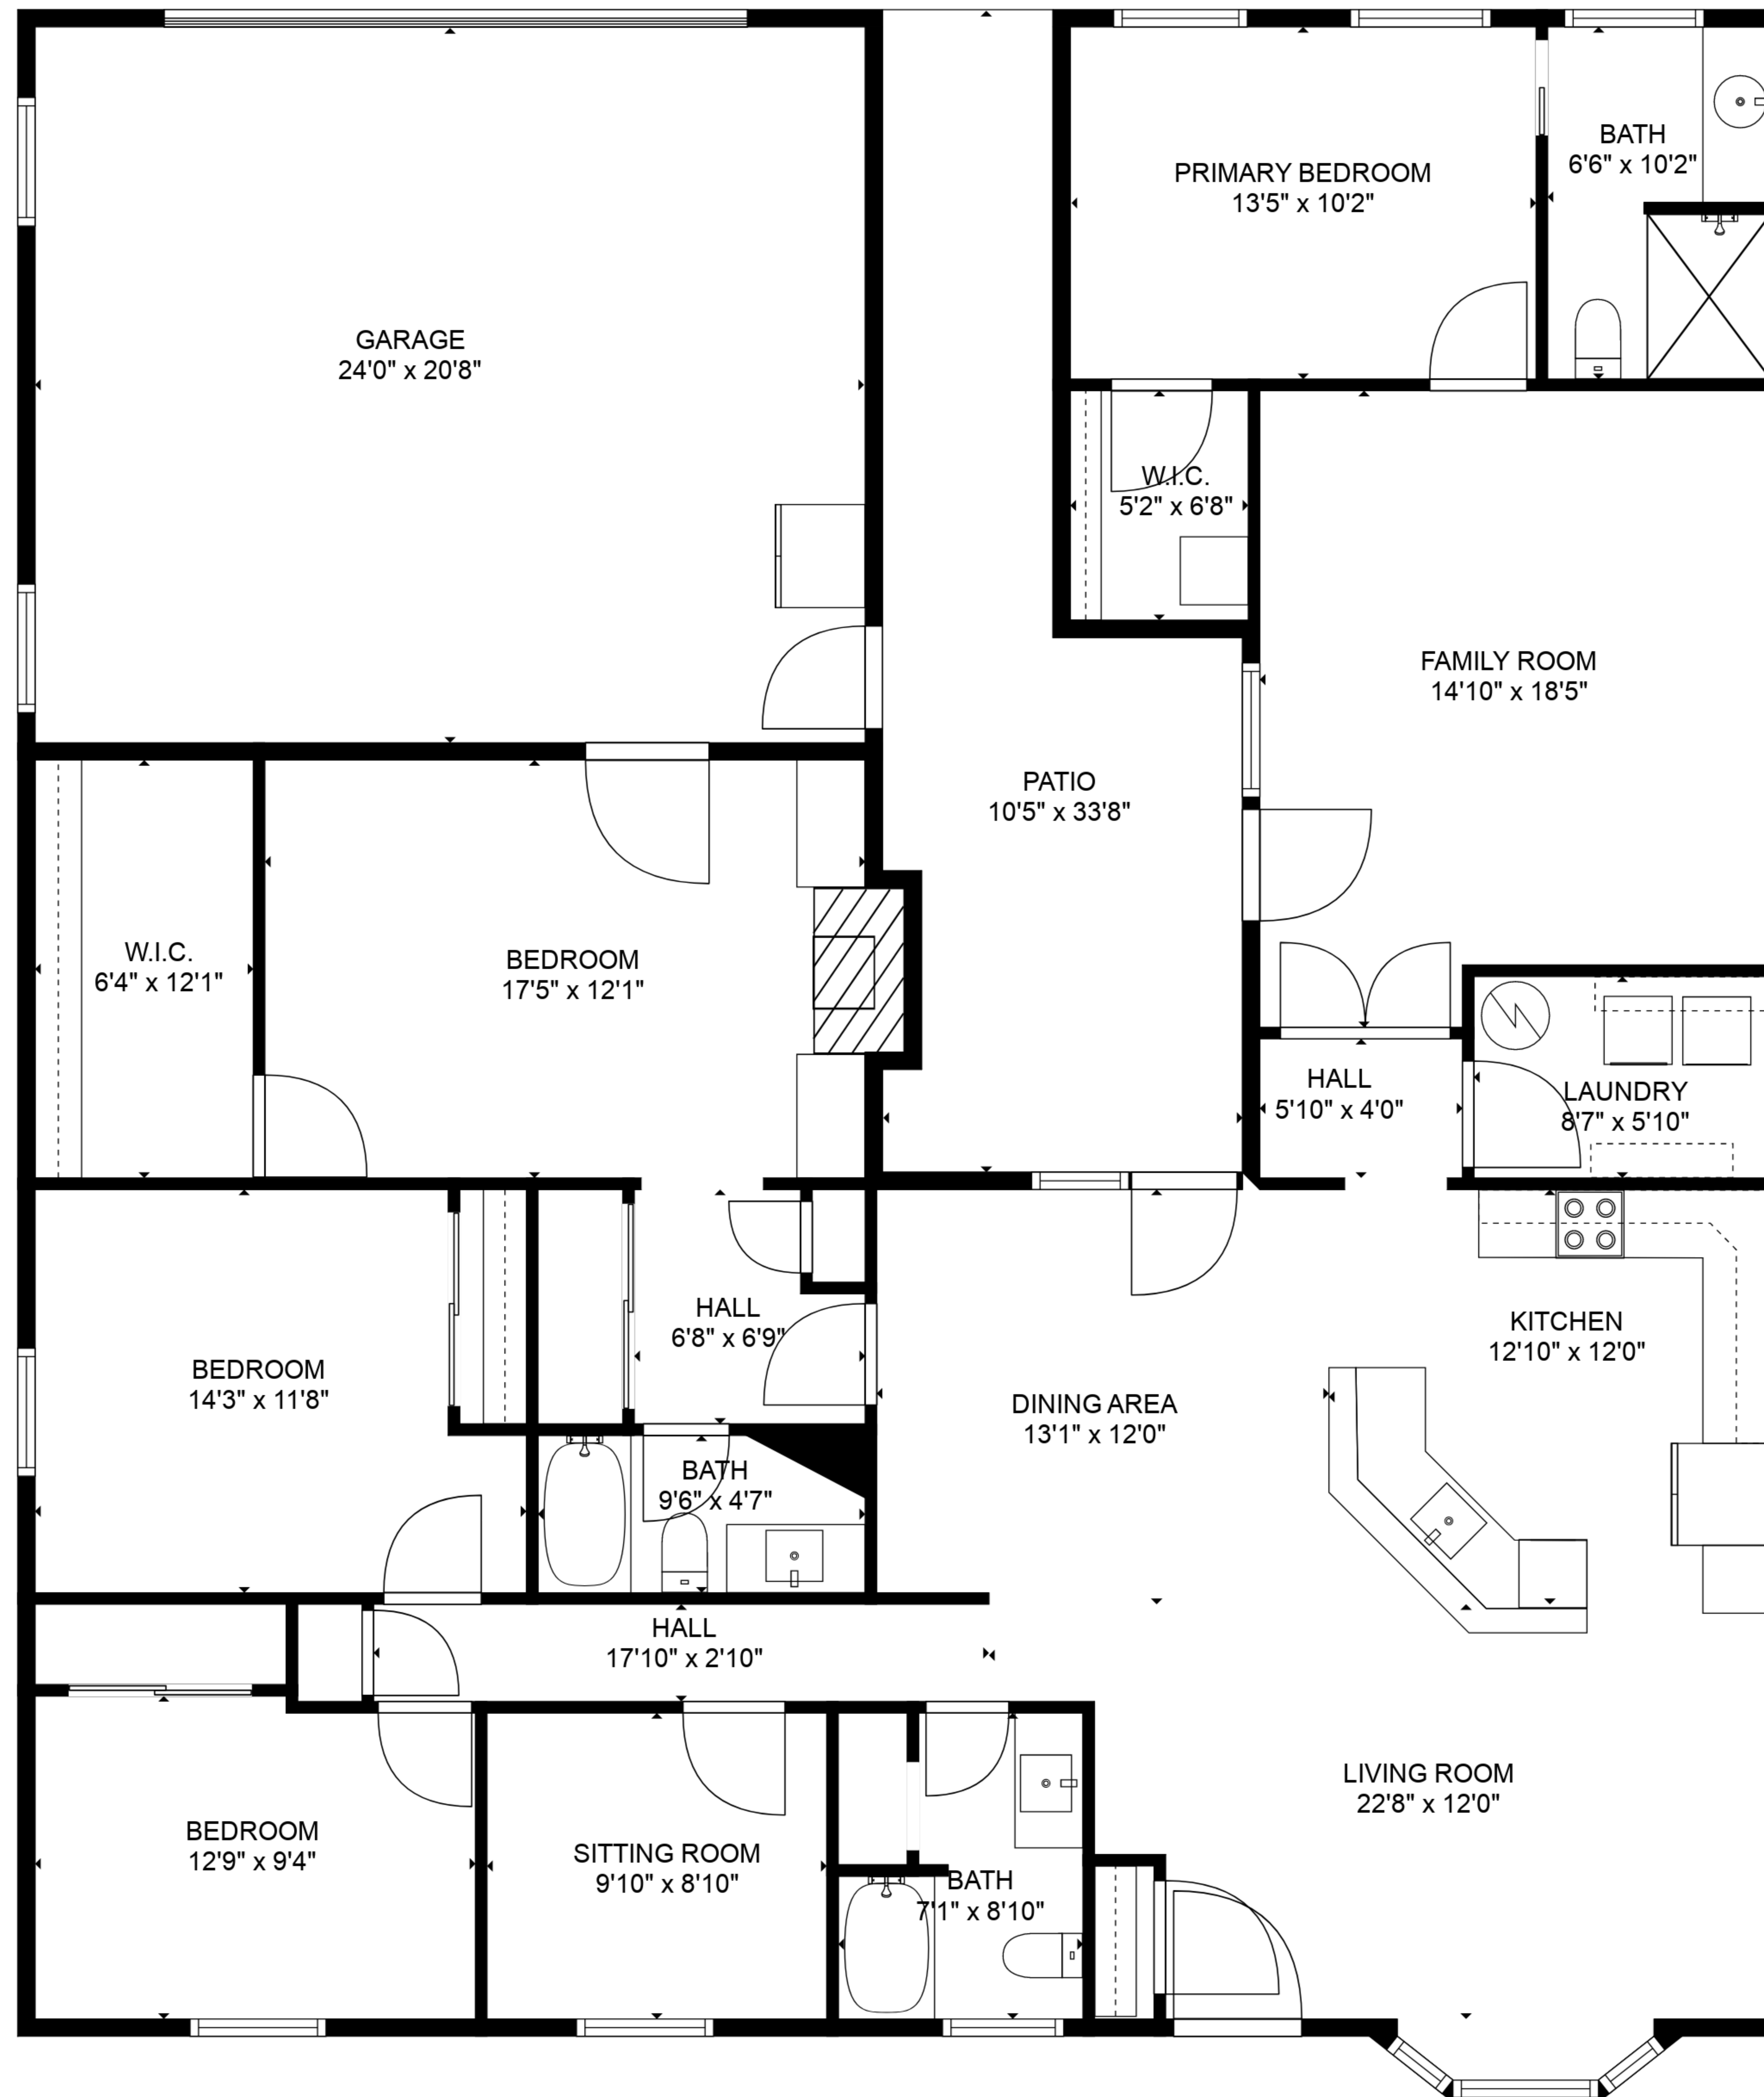

TOTAL: 2107 sq. ft

FLOOR 1: 2107 sq. ft

EXCLUDED AREAS: GARAGE: 498 sq. ft, PATIO: 245 sq. ft, BAY WINDOW: 12 sq. ft

FLOOR PLAN CREATED BY CUBICASA APP. MEASUREMENTS DEEMED HIGHLY RELIABLE BUT NOT GUARANTEED.