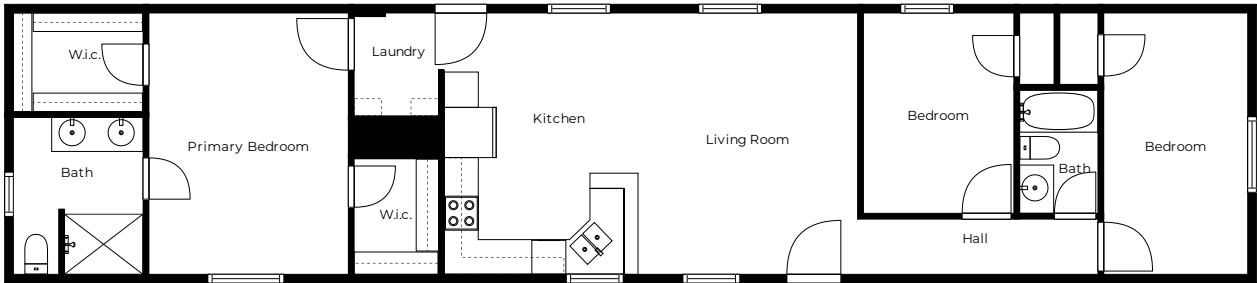

Home report

Crystal Hills Drive 3035
Lakeland

Highlights

1 Kitchen

1 Living room

3 Bedroom

2 Bath

11 Doors

White Eagle Heliport, 2.2 mi

Floor plan

Measurements Are Calculated By List Vantage. Deemed Highly Reliable But Not Guarantee

Appendix 1: Data sheet

Bedroom - 3	Bedroom - Master - 1	Closet - 2
Closet - WalkIn - 2	Bath - 2	Hall - 1
LivingRoom - 1	Kitchen - 1	Utility - 1
Utility - Laundry - 1		