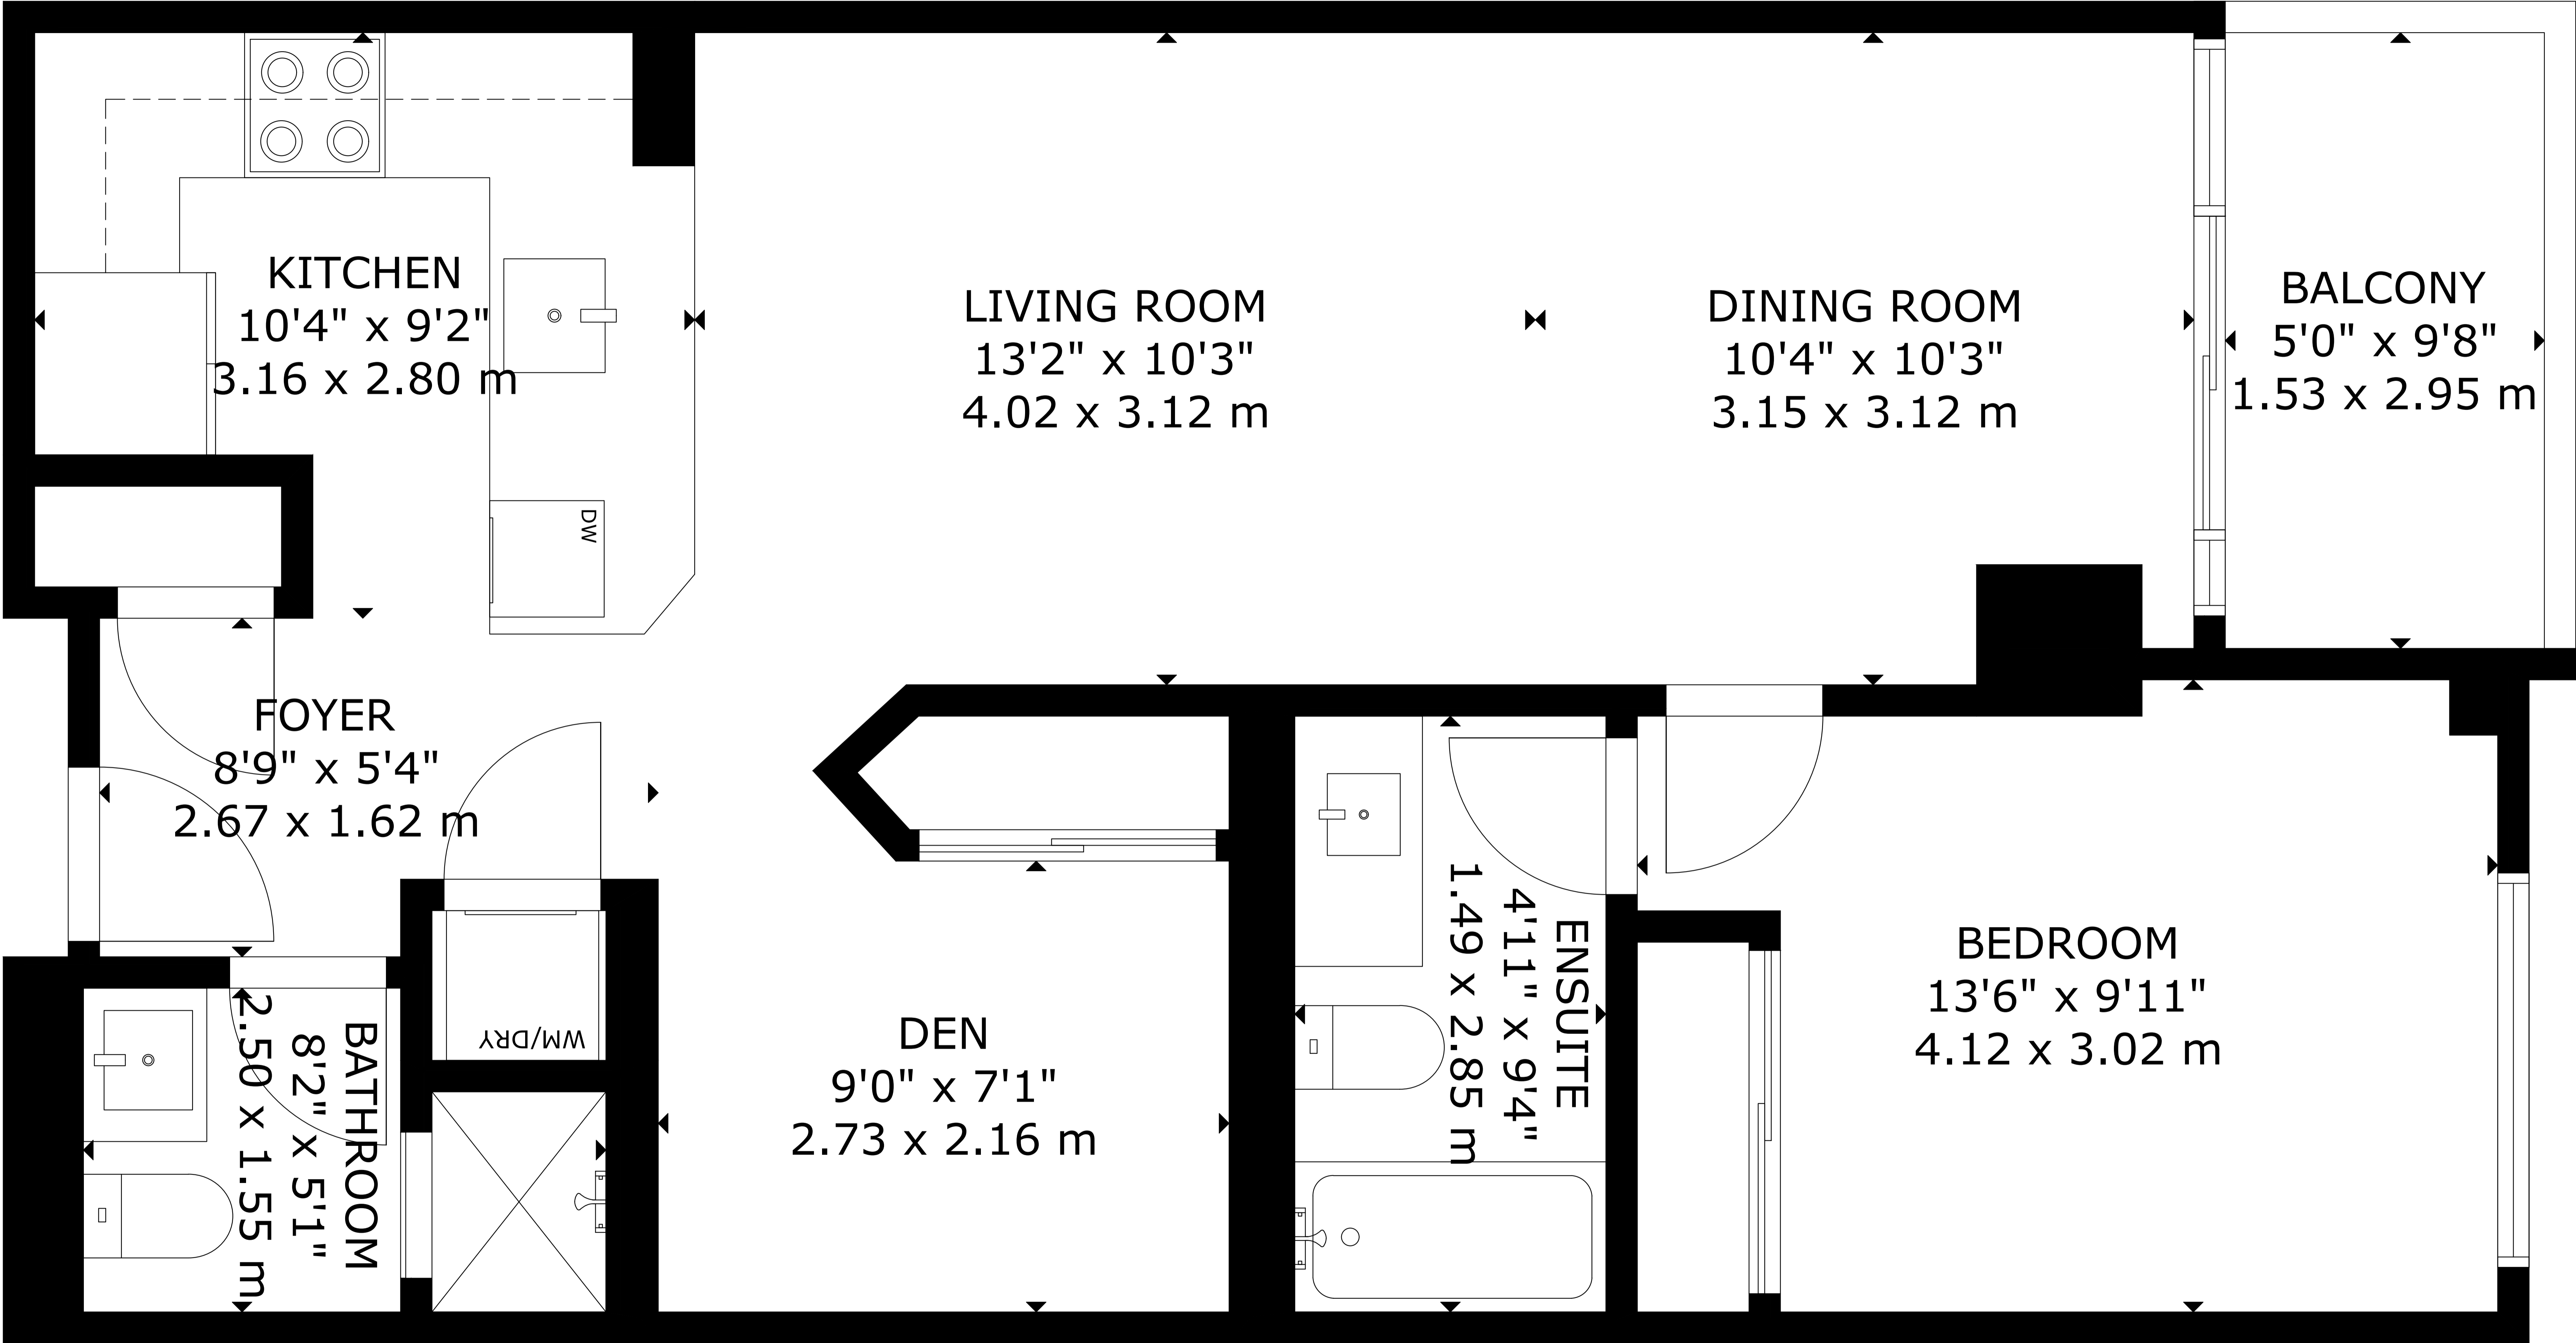

85 East Liberty Street, Suite 619

GROSS INTERNAL AREA
MAIN FLOOR: 67 m²/717 sq.ft
BALCONY: 4 m²/48 sq.ft
TOTAL: 67 m²/717 sq.ft

SIZE AND DIMENSIONS ARE APPROXIMATE, ACTUAL MAY VARY