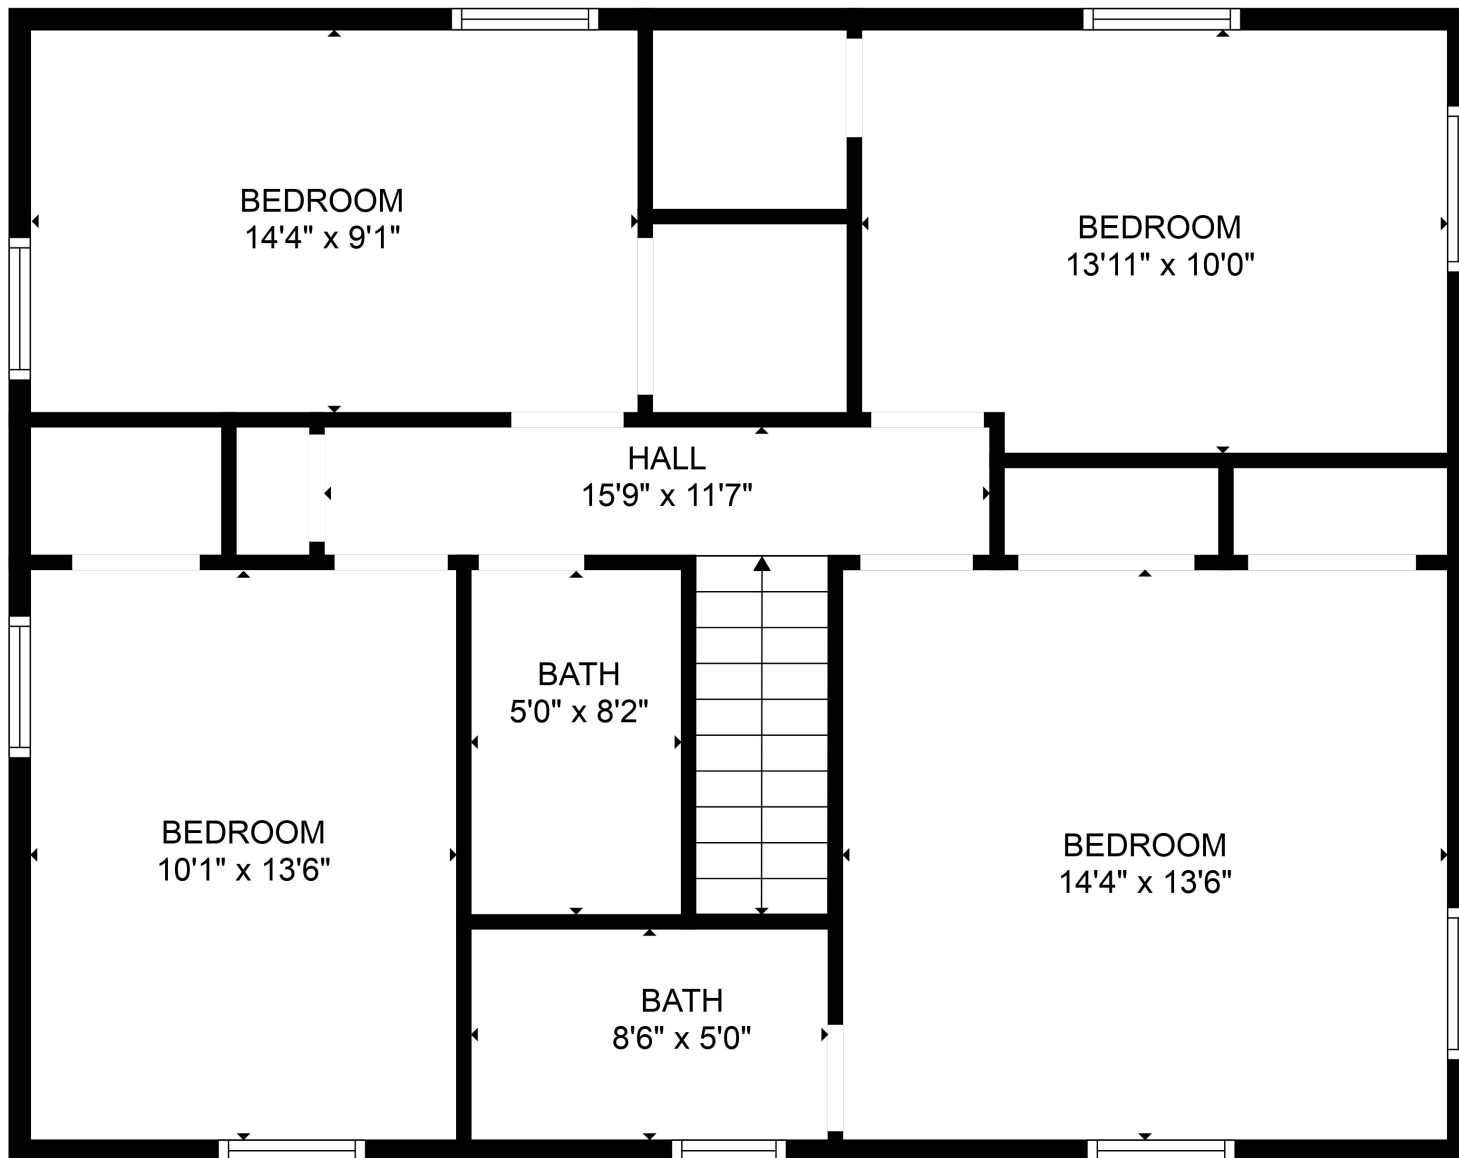

FLOOR 1

FLOOR 2

Total scanned area: 2725 sq. ft

SIZES AND DIMENSIONS ARE APPROXIMATE. ACTUAL MAY VARY.

Total scanned area: 2725 sq. ft

SIZES AND DIMENSIONS ARE APPROXIMATE. ACTUAL MAY VARY.

Total scanned area: 2725 sq. ft

SIZES AND DIMENSIONS ARE APPROXIMATE. ACTUAL MAY VARY.