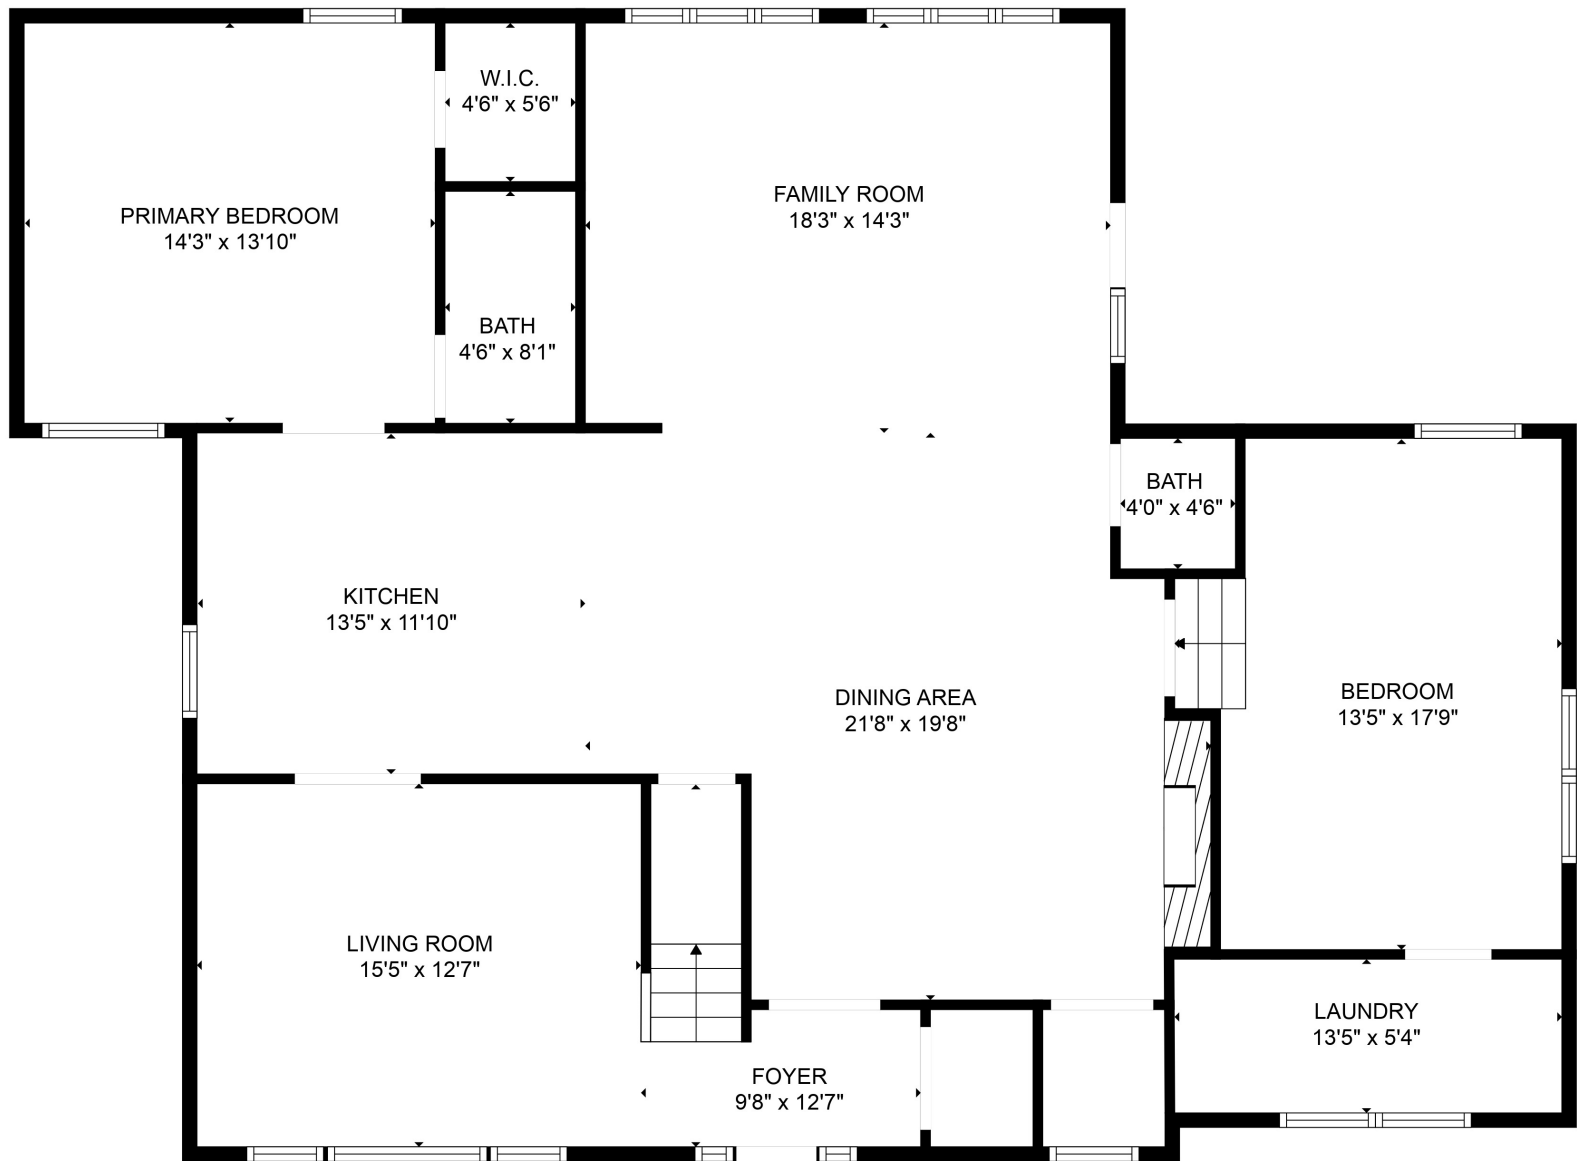

FLOOR 1

FLOOR 2

Total scanned area: 2725 sq. ft

SIZES AND DIMENSIONS ARE APPROXIMATE. ACTUAL MAY VARY.

Total scanned area: 2725 sq. ft

SIZES AND DIMENSIONS ARE APPROXIMATE. ACTUAL MAY VARY.

Total scanned area: 2725 sq. ft

SIZES AND DIMENSIONS ARE APPROXIMATE. ACTUAL MAY VARY.