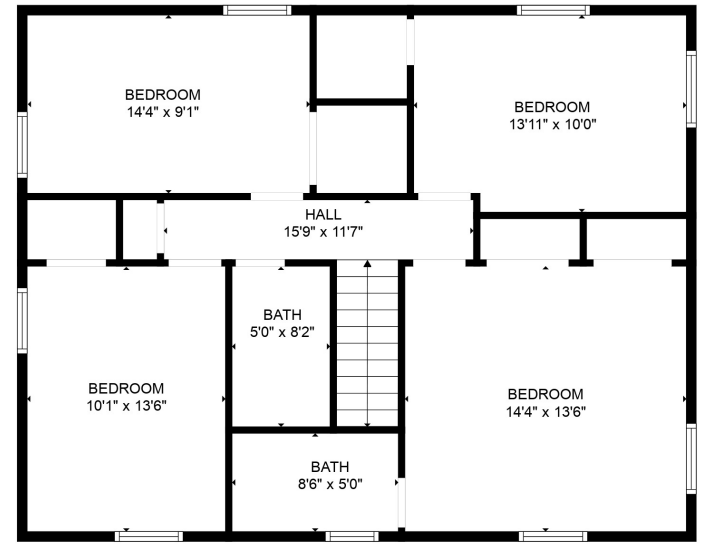

FLOOR 1

FLOOR 2

Total scanned area: 2725 sq. ft

SIZES AND DIMENSIONS ARE APPROXIMATE. ACTUAL MAY VARY.

Total scanned area: 2725 sq. ft

SIZES AND DIMENSIONS ARE APPROXIMATE. ACTUAL MAY VARY.

Total scanned area: 2725 sq. ft

SIZES AND DIMENSIONS ARE APPROXIMATE. ACTUAL MAY VARY.