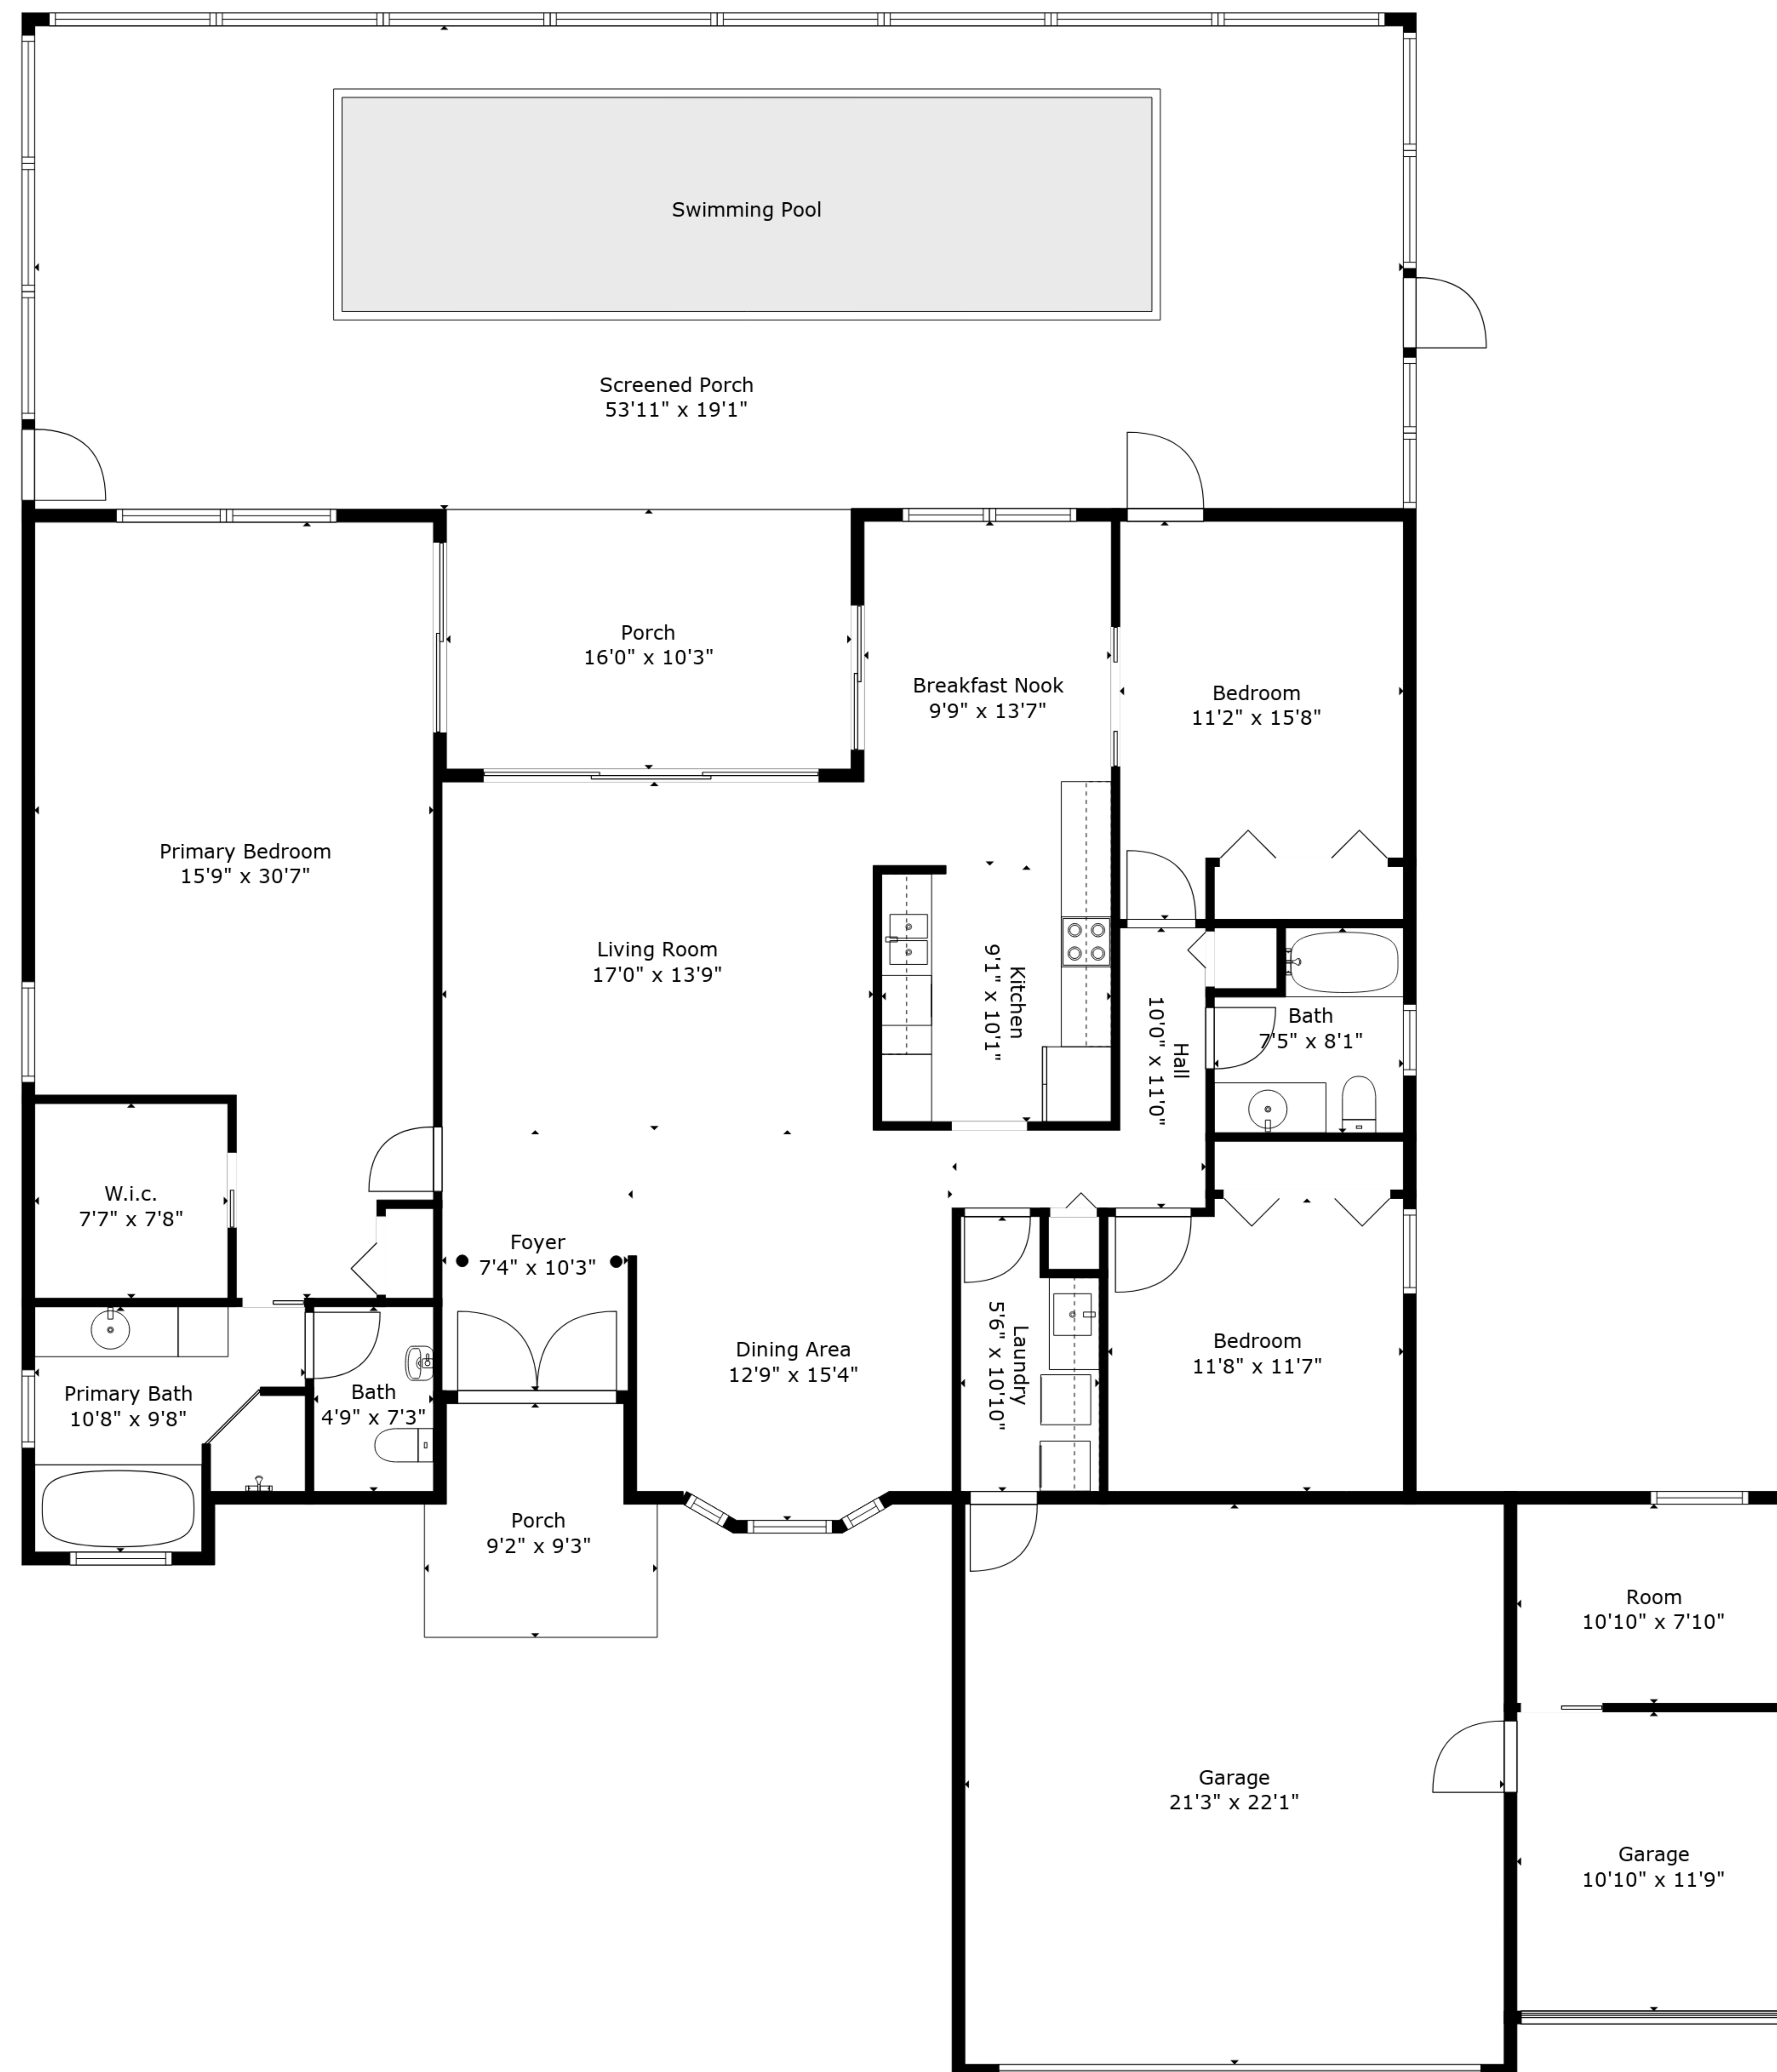

TOTAL: 1731 sq. ft

FLOOR 1: 1731 sq. ft

EXCLUDED AREAS: GARAGE: 596 sq. ft, LOW CEILING: 989 sq. ft, PORCH: 239 sq. ft

Floor Plan Created By FI Media Solutions, Measurements Deemed Highly Reliable But Not Guaranteed.