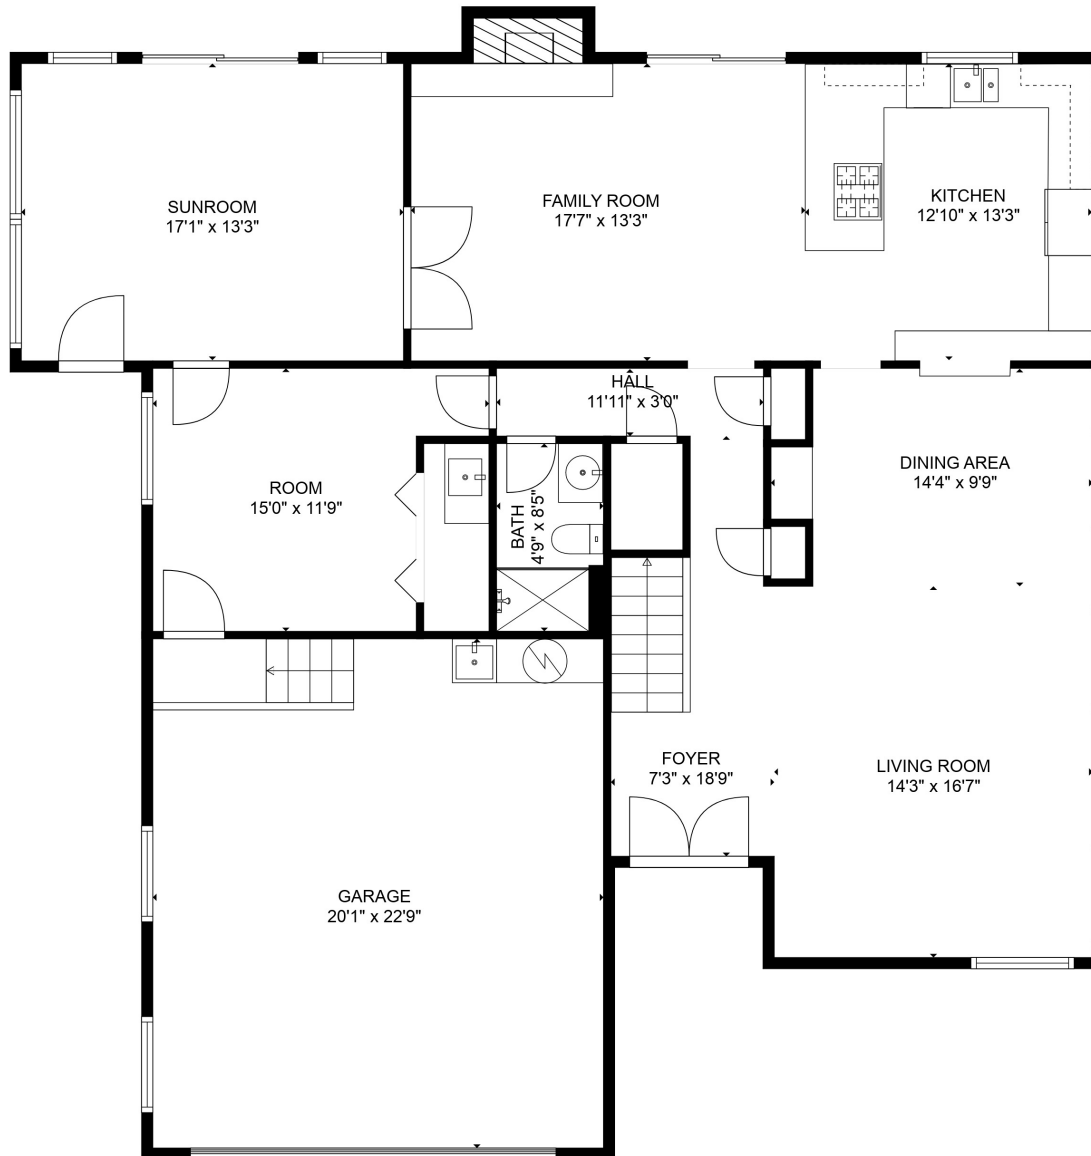

**TOTAL: 2369 sq. ft**  
 FLOOR 1: 1425 sq. ft, FLOOR 2: 944 sq. ft  
 EXCLUDED AREAS: GARAGE: 457 sq. ft, FIREPLACE: 12 sq. ft

SIZES AND DIMENSIONS ARE APPROXIMATE, ACTUAL MAY VARY.

**TOTAL: 2369 sq. ft**

FLOOR 1: 1425 sq. ft, FLOOR 2: 944 sq. ft

EXCLUDED AREAS: GARAGE: 457 sq. ft, FIREPLACE: 12 sq. ft

SIZES AND DIMENSIONS ARE APPROXIMATE, ACTUAL MAY VARY.

**TOTAL: 2369 sq. ft**

FLOOR 1: 1425 sq. ft, FLOOR 2: 944 sq. ft

EXCLUDED AREAS: GARAGE: 457 sq. ft, FIREPLACE: 12 sq. ft

SIZES AND DIMENSIONS ARE APPROXIMATE, ACTUAL MAY VARY.