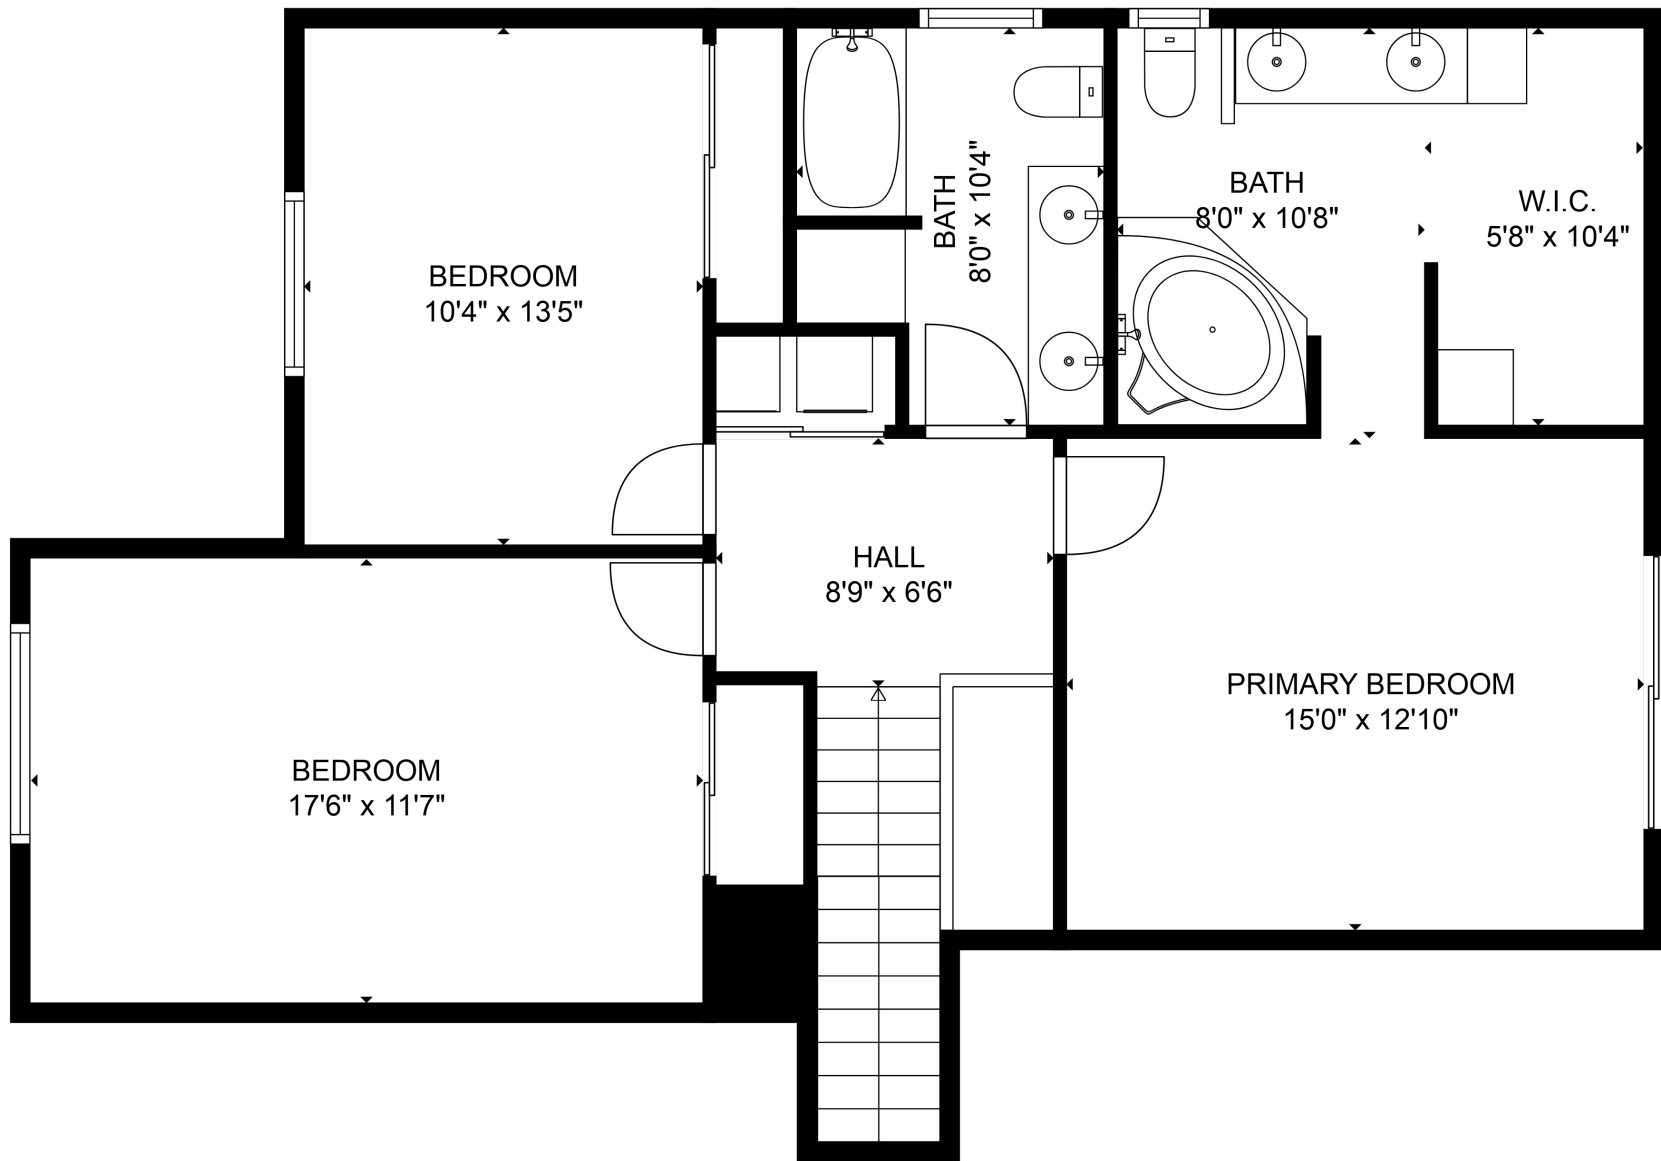

**TOTAL: 2369 sq. ft**  
 FLOOR 1: 1425 sq. ft, FLOOR 2: 944 sq. ft  
 EXCLUDED AREAS: GARAGE: 457 sq. ft, FIREPLACE: 12 sq. ft

SIZES AND DIMENSIONS ARE APPROXIMATE, ACTUAL MAY VARY.

**TOTAL: 2369 sq. ft**

FLOOR 1: 1425 sq. ft, FLOOR 2: 944 sq. ft

EXCLUDED AREAS: GARAGE: 457 sq. ft, FIREPLACE: 12 sq. ft

SIZES AND DIMENSIONS ARE APPROXIMATE, ACTUAL MAY VARY.

**TOTAL: 2369 sq. ft**

FLOOR 1: 1425 sq. ft, FLOOR 2: 944 sq. ft

EXCLUDED AREAS: GARAGE: 457 sq. ft, FIREPLACE: 12 sq. ft

SIZES AND DIMENSIONS ARE APPROXIMATE, ACTUAL MAY VARY.