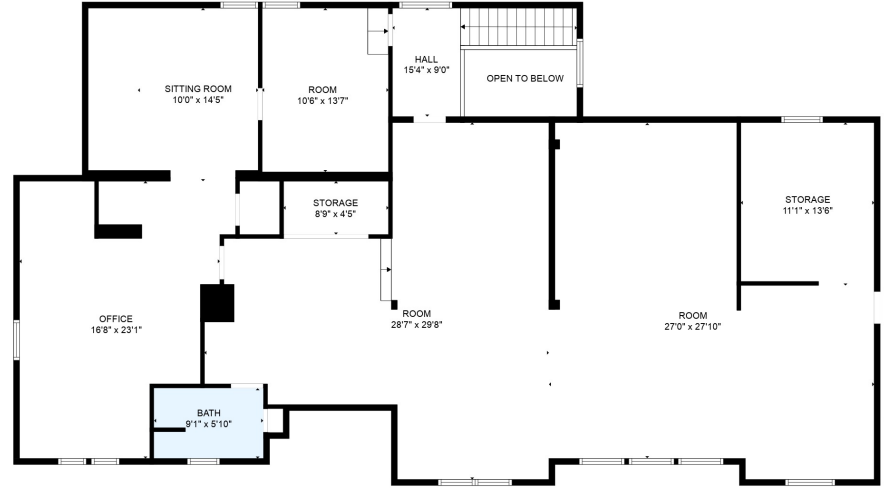

FLOOR 2

FLOOR 3

FLOOR 1

Total scanned area: 6409 sq. ft