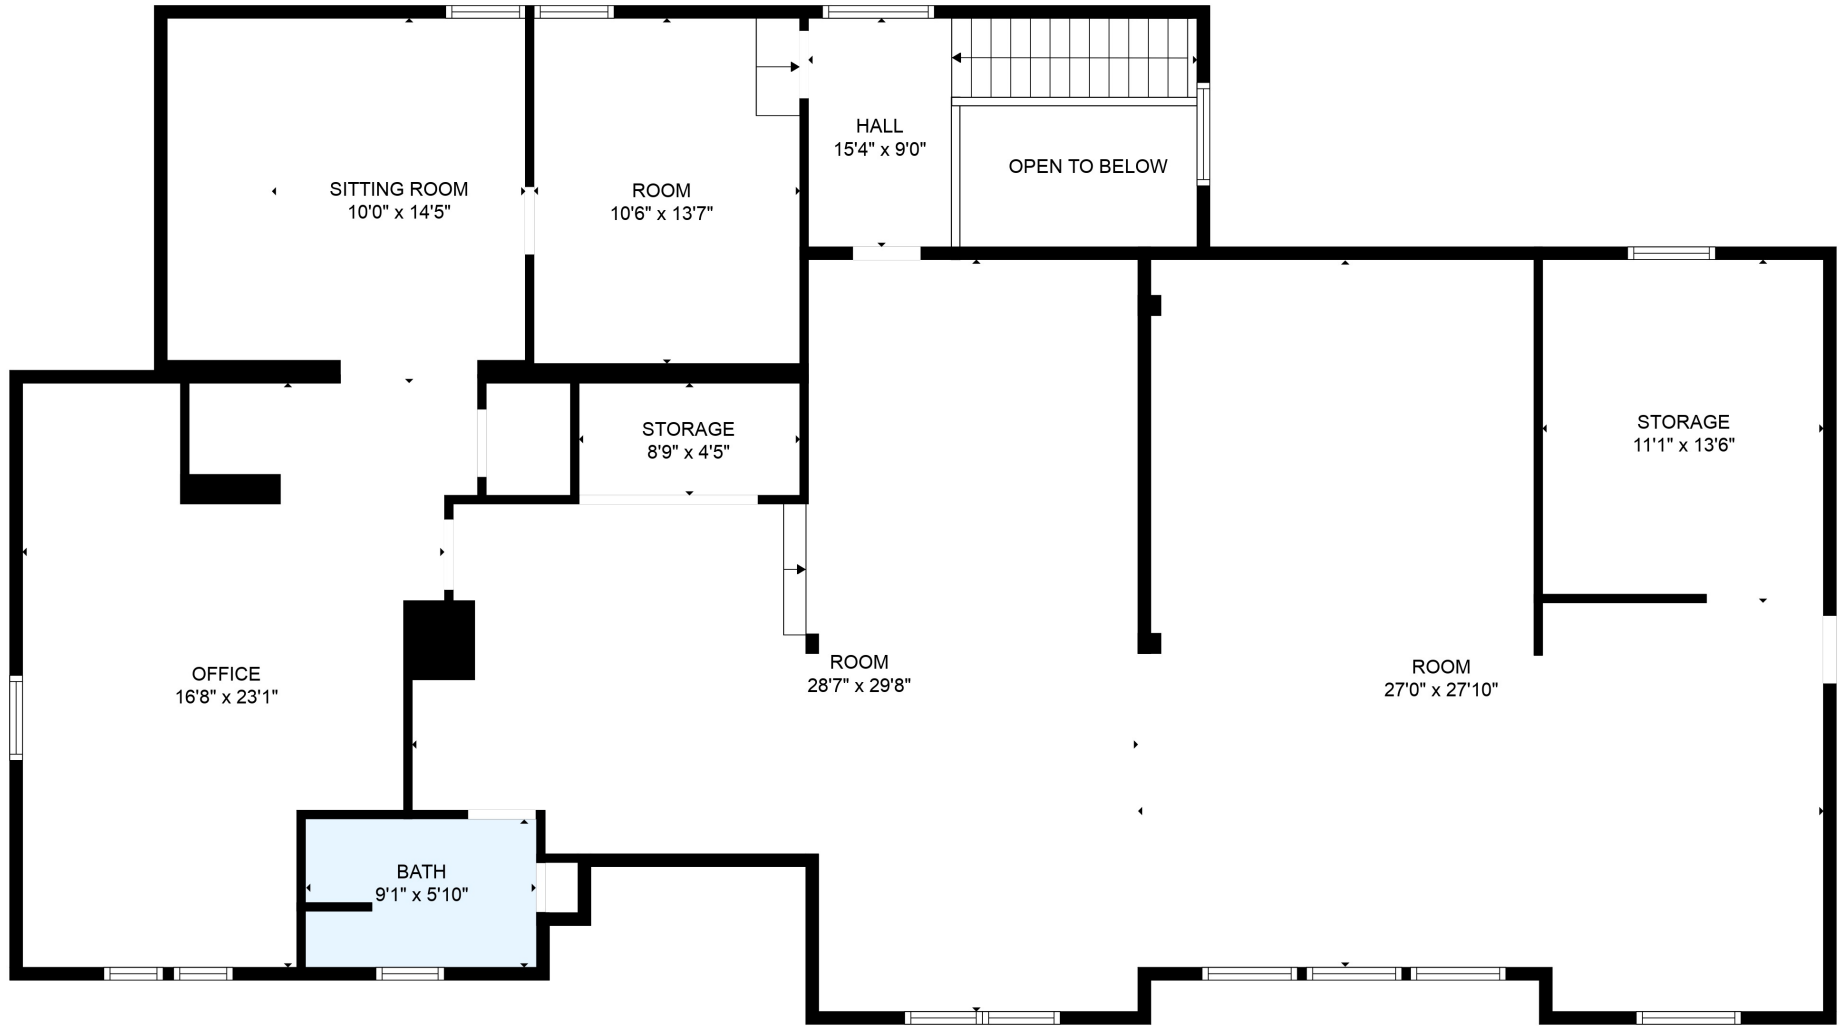

FLOOR 2

FLOOR 3

FLOOR 1

Total scanned area: 6409 sq. ft