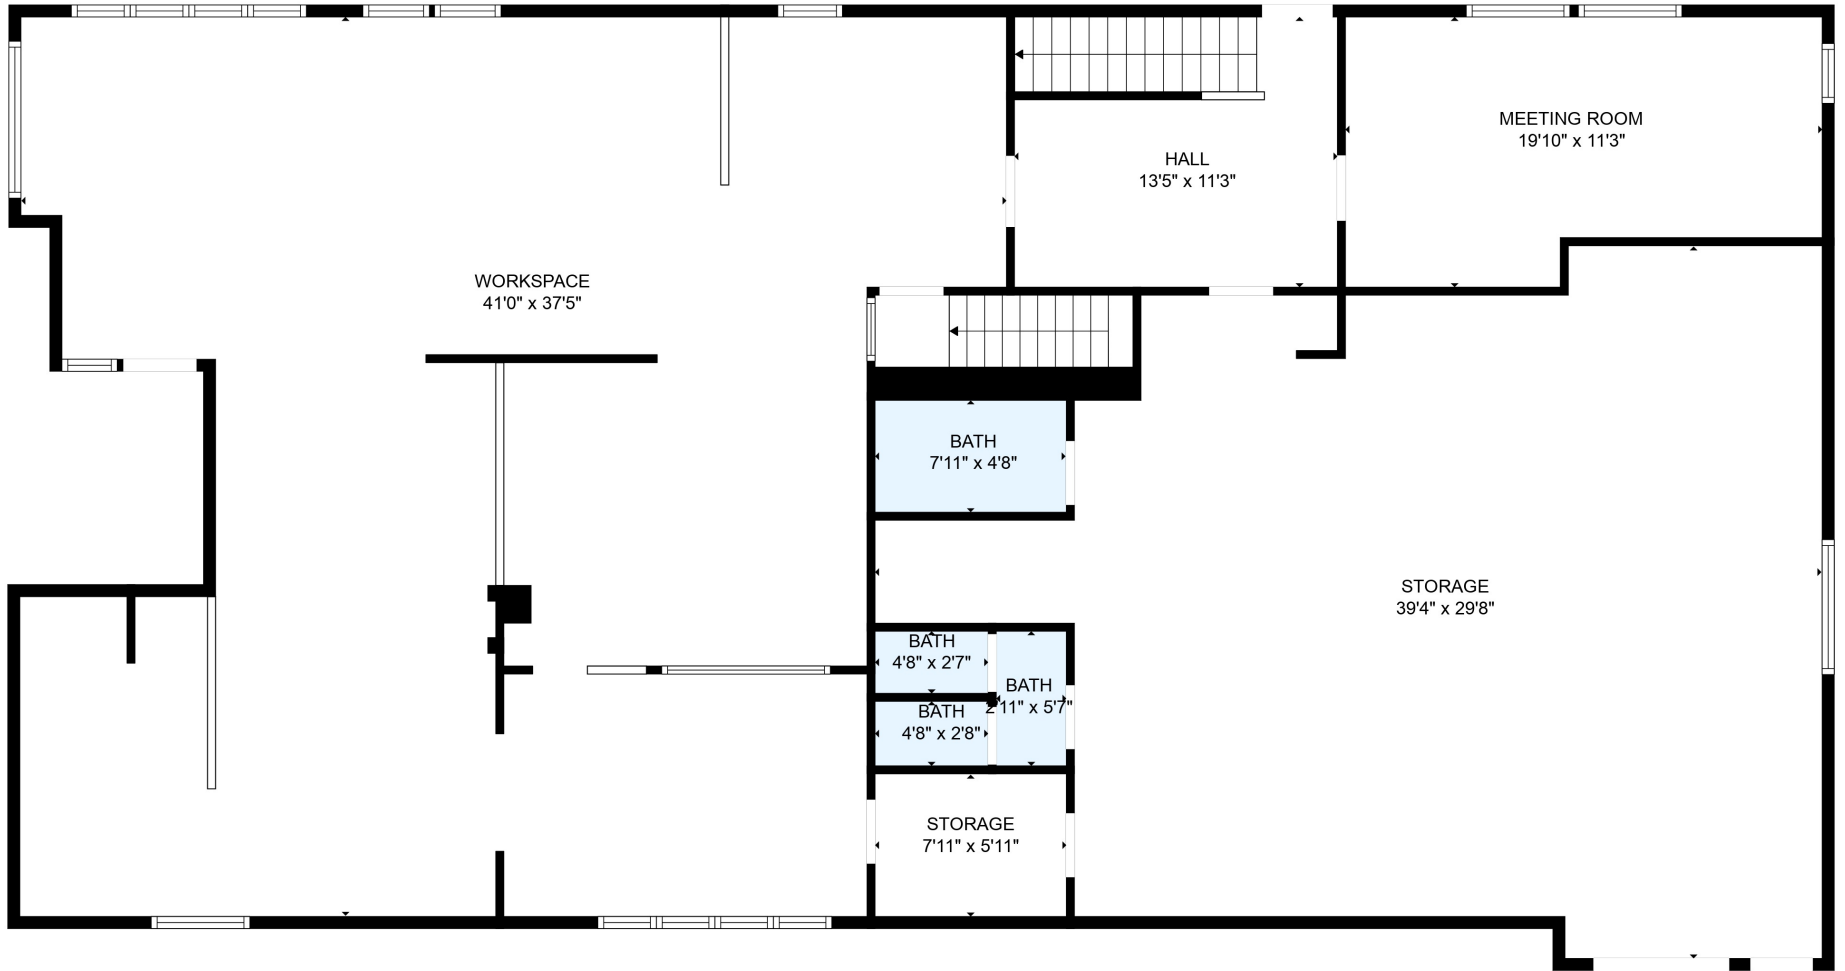

FLOOR 2

FLOOR 3

FLOOR 1

Total scanned area: 6409 sq. ft