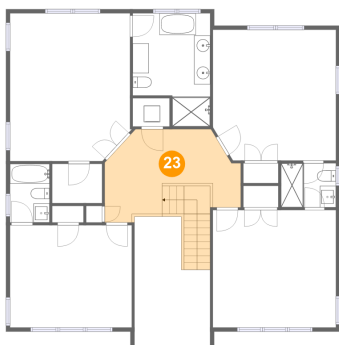

23 Floor 3 - Hall

Dimensions: 16'10" x 10'5"
Area: 186 sq. ft
Counted as Living Area:
Yes

Heated: Yes
Finished: Yes
Enclosed: Yes
Contiguous:
Yes
Permitted: Yes
Wet Space: No
Addition: No
Conversion: No