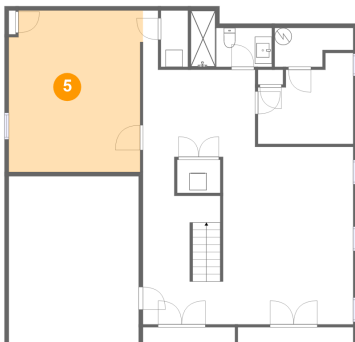

Dimensions: 5'1" x 3'11"
Area: 20 sq. ft
Counted as Living Area:
Yes

Heated: Yes
Finished: Yes
Enclosed: Yes
Contiguous:
Yes
Permitted: Yes
Wet Space: No
Addition: No
Conversion: No

3 Linda Road, Port Washington, Nassau County, New York, United States, 11050

3 Floor 1 - Room

Dimensions: 11'2" x 10'8"
Area: 97 sq. ft
Counted as Living Area:
Yes

Heated: Yes
Finished: Yes
Enclosed: Yes
Contiguous:
Yes
Permitted: Yes
Wet Space: No
Addition: No
Conversion: No

4 Floor 1 - Garage

Dimensions: 15'2" x 19'5"
Area: 296 sq. ft
Counted as Living Area: No

Heated: No
Finished: No
Enclosed: Yes
Contiguous: Yes
Permitted: Yes
Wet Space: No
Addition: No
Conversion: No

5 Floor 1 - Media Room

Dimensions: 15'9" x 18'10"
Area: 288 sq. ft
Counted as Living Area:
Yes

Heated: Yes
Finished: Yes
Enclosed: Yes
Contiguous:
Yes
Permitted: Yes
Wet Space: No
Addition: No
Conversion: No

3 Linda Road, Port Washington, Nassau County, New York, United States, 11050