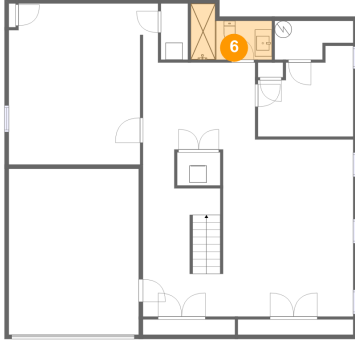

3 Linda Road, Port Washington, Nassau County, New York, United States, 11050

6 Floor 1 - Bath

Dimensions: 9'6" x 6'7"
Area: 49 sq. ft
Counted as Living Area:
Yes

Heated: Yes
Finished: Yes
Enclosed: Yes
Contiguous:
Yes
Permitted: Yes
Wet Space: Yes
Addition: No
Conversion: No