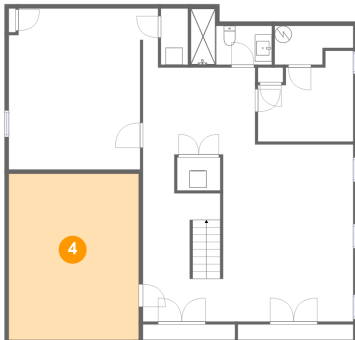

1 Floor 1 - Hall

Dimensions: 13'1" x 17'1"
Area: 146 sq. ft
Counted as Living Area:
Yes

Heated: Yes
Finished: Yes
Enclosed: Yes
Contiguous:
Yes
Permitted: Yes
Wet Space: No
Addition: No
Conversion: No

2 Floor 1 - Laundry

Dimensions: 5'1" x 3'11"
Area: 20 sq. ft
Counted as Living Area:
Yes

Heated: Yes
Finished: Yes
Enclosed: Yes
Contiguous:
Yes
Permitted: Yes
Wet Space: No
Addition: No
Conversion: No

3 Linda Road, Port Washington, Nassau County, New York, United States, 11050

3 Floor 1 - Room

Dimensions: 11'2" x 10'8"
Area: 97 sq. ft
Counted as Living Area:
Yes

Heated: Yes
Finished: Yes
Enclosed: Yes
Contiguous:
Yes
Permitted: Yes
Wet Space: No
Addition: No
Conversion: No

4 Floor 1 - Garage