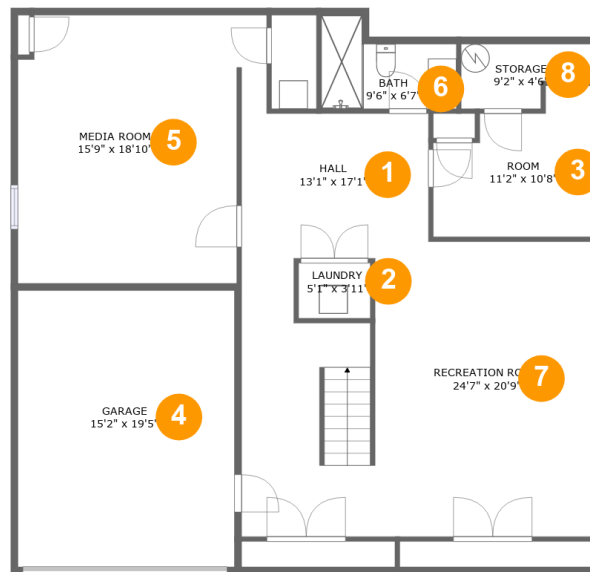

3 Linda Road, Port Washington, Nassau County, New York, United States, 11050

Room Dimensions

Floor 1

Total sqft: 1615

Living area: 1260

#	Room name	Dimensions	Area (sqft)	Counted as Living Area
1	Hall	13'1" x 17'1"	146 sq. ft	Yes
2	Laundry	5'1" x 3'11"	20 sq. ft	Yes
3	Room	11'2" x 10'8"	97 sq. ft	Yes
4	Garage	15'2" x 19'5"	296 sq. ft	No
5	Media Room	15'9" x 18'10"	288 sq. ft	Yes
6	Bath	9'6" x 6'7"	49 sq. ft	Yes
7	Recreation Room	24'7" x 20'9"	467 sq. ft	Yes
8	Storage	9'2" x 4'6"	35 sq. ft	No

3 Linda Road, Port Washington, Nassau County, New York, United States, 11050

Room Dimensions

Floor 2

Total sqft: 1706

Living area: 1684

#	Room name	Dimensions	Area (sqft)	Counted as Living Area
9	Wc	5'1" x 5'7"	29 sq. ft	Yes
10	Living Room	15'1" x 20'1"	298 sq. ft	Yes
11	Kitchen	15'3" x 15'9"	241 sq. ft	Yes
12	Foyer	10'0" x 20'1"	175 sq. ft	Yes
13	Hall	5'8" x 5'7"	32 sq. ft	Yes
14	Pantry	3'10" x 5'7"	22 sq. ft	Yes
15	Family Room	15'1" x 21'0"	325 sq. ft	Yes
16	Dining Area	15'3" x 16'11"	247 sq. ft	Yes
17	Breakfast Nook	10'0" x 21'0"	209 sq. ft	Yes

3 Linda Road, Port Washington, Nassau County, New York, United States, 11050

Room Dimensions

Floor 3

Total sqft: 1639

Living area: 1506

#	Room name	Dimensions	Area (sqft)	Counted as Living Area
18	Bedroom	15'3" x 16'1"	241 sq. ft	Yes
19	Open To Below	9'5" x 15'11"	126 sq. ft	No
20	Laundry	4'7" x 3'6"	16 sq. ft	Yes
21	Bedroom	15'3" x 14'6"	221 sq. ft	Yes
22	Primary Bath	9'7" x 14'0"	116 sq. ft	Yes
23	Hall	16'10" x 10'5"	186 sq. ft	Yes
24	Primary Bedroom	14'10" x 18'3"	265 sq. ft	Yes
25	Bath	6'10" x 5'5"	37 sq. ft	Yes
26	Bath	4'11" x 7'3"	35 sq. ft	Yes
27	Bedroom	15'1" x 12'7"	191 sq. ft	Yes
28	W.i.c.	6'2" x 4'10"	30 sq. ft	Yes

3 Linda Road, Port Washington, Nassau County, New York, United States, 11050

18 Floor 3 - Bedroom

Dimensions: 15'3" x 16'1"
Area: 241 sq. ft
Counted as Living Area:
Yes

Heated: Yes
Finished: Yes
Enclosed: Yes
Contiguous:
Yes
Permitted: Yes
Wet Space: No
Addition: No
Conversion: No