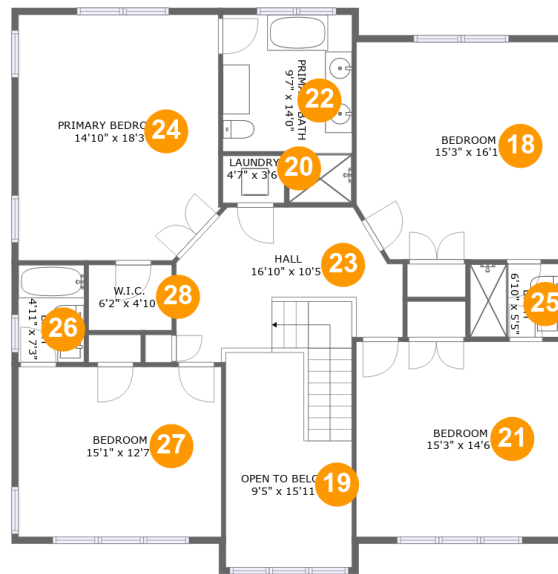

3 Linda Road, Port Washington, Nassau County, New York, United States, 11050

Room Dimensions

Floor 1

Total sqft: 1615

Living area: 1260

#	Room name	Dimensions	Area (sqft)	Counted as Living Area
1	Hall	13'1" x 17'1"	146 sq. ft	Yes
2	Laundry	5'1" x 3'11"	20 sq. ft	Yes
3	Room	11'2" x 10'8"	97 sq. ft	Yes
4	Garage	15'2" x 19'5"	296 sq. ft	No
5	Media Room	15'9" x 18'10"	288 sq. ft	Yes
6	Bath	9'6" x 6'7"	49 sq. ft	Yes
7	Recreation Room	24'7" x 20'9"	467 sq. ft	Yes
8	Storage	9'2" x 4'6"	35 sq. ft	No

3 Linda Road, Port Washington, Nassau County, New York, United States, 11050

Room Dimensions

Floor 2

Total sqft: 1706

Living area: 1684

#	Room name	Dimensions	Area (sqft)	Counted as Living Area
9	Wc	5'1" x 5'7"	29 sq. ft	Yes
10	Living Room	15'1" x 20'1"	298 sq. ft	Yes
11	Kitchen	15'3" x 15'9"	241 sq. ft	Yes
12	Foyer	10'0" x 20'1"	175 sq. ft	Yes
13	Hall	5'8" x 5'7"	32 sq. ft	Yes
14	Pantry	3'10" x 5'7"	22 sq. ft	Yes
15	Family Room	15'1" x 21'0"	325 sq. ft	Yes
16	Dining Area	15'3" x 16'11"	247 sq. ft	Yes
17	Breakfast Nook	10'0" x 21'0"	209 sq. ft	Yes

3 Linda Road, Port Washington, Nassau County, New York, United States, 11050

Room Dimensions

Floor 3

Total sqft: 1639

Living area: 1506

#	Room name	Dimensions	Area (sqft)	Counted as Living Area
18	Bedroom	15'3" x 16'1"	241 sq. ft	Yes
19	Open To Below	9'5" x 15'11"	126 sq. ft	No
20	Laundry	4'7" x 3'6"	16 sq. ft	Yes
21	Bedroom	15'3" x 14'6"	221 sq. ft	Yes
22	Primary Bath	9'7" x 14'0"	116 sq. ft	Yes
23	Hall	16'10" x 10'5"	186 sq. ft	Yes
24	Primary Bedroom	14'10" x 18'3"	265 sq. ft	Yes
25	Bath	6'10" x 5'5"	37 sq. ft	Yes
26	Bath	4'11" x 7'3"	35 sq. ft	Yes
27	Bedroom	15'1" x 12'7"	191 sq. ft	Yes
28	W.i.c.	6'2" x 4'10"	30 sq. ft	Yes

3 Linda Road, Port Washington, Nassau County, New York, United States, 11050

18 Floor 3 - Bedroom

Dimensions: 15'3" x 16'1"
Area: 241 sq. ft
Counted as Living Area:
Yes

Heated: Yes
Finished: Yes
Enclosed: Yes
Contiguous:
Yes
Permitted: Yes
Wet Space: No
Addition: No
Conversion: No