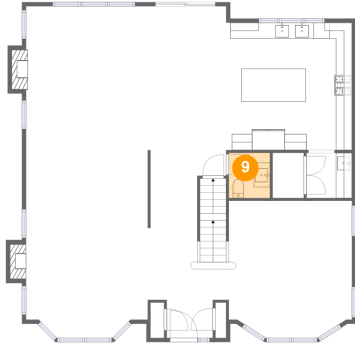

3 Linda Road, Port Washington, Nassau County, New York, United States, 11050

9 Floor 2 - Wc

Dimensions: 5'1" x 5'7"
Area: 29 sq. ft
Counted as Living Area:
Yes

Heated: Yes
Finished: Yes
Enclosed: Yes
Contiguous:
Yes
Permitted: Yes
Wet Space: Yes
Addition: No
Conversion: No