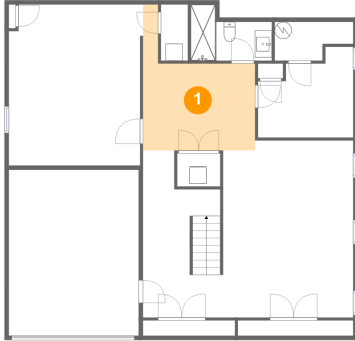

3 Linda Road, Port Washington, Nassau County, New York, United States, 11050

1 Floor 1 - Hall

Dimensions: 13'1" x 17'1"
Area: 146 sq. ft
Counted as Living Area:
Yes

Heated: Yes
Finished: Yes
Enclosed: Yes
Contiguous:
Yes
Permitted: Yes
Wet Space: No
Addition: No
Conversion: No