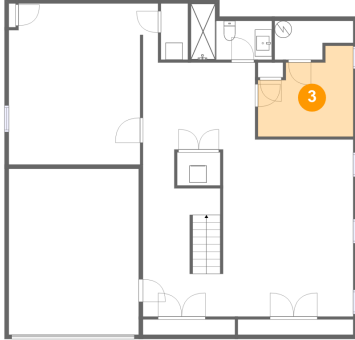

3 Linda Road, Port Washington, Nassau County, New York, United States, 11050

3 Floor 1 - Room

Dimensions: 11'2" x 10'8"
Area: 97 sq. ft
Counted as Living Area:
Yes

Heated: Yes
Finished: Yes
Enclosed: Yes
Contiguous:
Yes
Permitted: Yes
Wet Space: No
Addition: No
Conversion: No