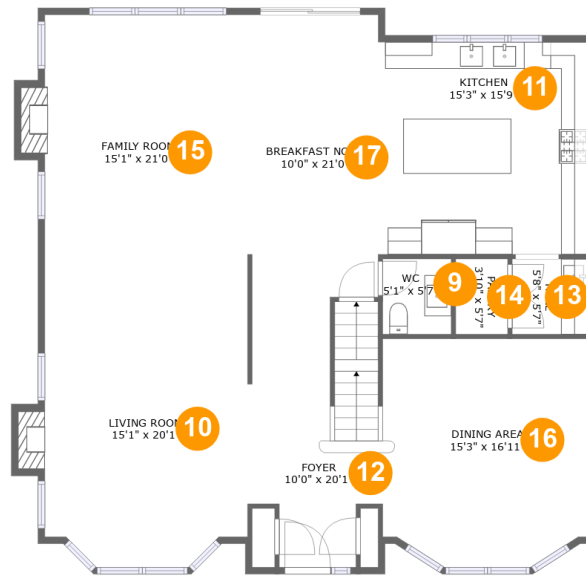

3 Linda Road, Port Washington, Nassau County, New York, United States, 11050

Room Dimensions

Floor 1

Total sqft: 1615

Living area: 1260

#	Room name	Dimensions	Area (sqft)	Counted as Living Area
1	Hall	13'1" x 17'1"	146 sq. ft	Yes
2	Laundry	5'1" x 3'11"	20 sq. ft	Yes
3	Room	11'2" x 10'8"	97 sq. ft	Yes
4	Garage	15'2" x 19'5"	296 sq. ft	No
5	Media Room	15'9" x 18'10"	288 sq. ft	Yes
6	Bath	9'6" x 6'7"	49 sq. ft	Yes
7	Recreation Room	24'7" x 20'9"	467 sq. ft	Yes
8	Storage	9'2" x 4'6"	35 sq. ft	No

3 Linda Road, Port Washington, Nassau County, New York, United States, 11050

Room Dimensions

Floor 2

Total sqft: 1706

Living area: 1684

#	Room name	Dimensions	Area (sqft)	Counted as Living Area
9	Wc	5'1" x 5'7"	29 sq. ft	Yes
10	Living Room	15'1" x 20'1"	298 sq. ft	Yes
11	Kitchen	15'3" x 15'9"	241 sq. ft	Yes
12	Foyer	10'0" x 20'1"	175 sq. ft	Yes
13	Hall	5'8" x 5'7"	32 sq. ft	Yes
14	Pantry	3'10" x 5'7"	22 sq. ft	Yes
15	Family Room	15'1" x 21'0"	325 sq. ft	Yes
16	Dining Area	15'3" x 16'11"	247 sq. ft	Yes
17	Breakfast Nook	10'0" x 21'0"	209 sq. ft	Yes

3 Linda Road, Port Washington, Nassau County, New York, United States, 11050

Room Dimensions

Floor 3

Total sqft: 1639

Living area: 1506

#	Room name	Dimensions	Area (sqft)	Counted as Living Area
18	Bedroom	15'3" x 16'1"	241 sq. ft	Yes
19	Open To Below	9'5" x 15'11"	126 sq. ft	No
20	Laundry	4'7" x 3'6"	16 sq. ft	Yes
21	Bedroom	15'3" x 14'6"	221 sq. ft	Yes
22	Primary Bath	9'7" x 14'0"	116 sq. ft	Yes
23	Hall	16'10" x 10'5"	186 sq. ft	Yes
24	Primary Bedroom	14'10" x 18'3"	265 sq. ft	Yes
25	Bath	6'10" x 5'5"	37 sq. ft	Yes
26	Bath	4'11" x 7'3"	35 sq. ft	Yes
27	Bedroom	15'1" x 12'7"	191 sq. ft	Yes
28	W.i.c.	6'2" x 4'10"	30 sq. ft	Yes

3 Linda Road, Port Washington, Nassau County, New York, United States, 11050

18 Floor 3 - Bedroom

Dimensions: 15'3" x 16'1"
Area: 241 sq. ft
Counted as Living Area:
Yes

Heated: Yes
Finished: Yes
Enclosed: Yes
Contiguous:
Yes
Permitted: Yes
Wet Space: No
Addition: No
Conversion: No