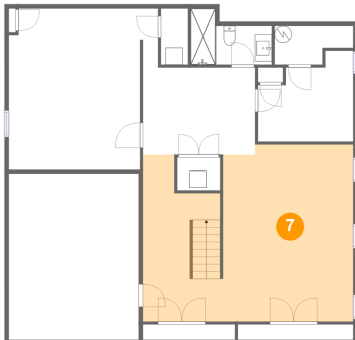

7 Floor 1 - Recreation Room

Dimensions: 24'7" x 20'9"
Area: 467 sq. ft
Counted as Living Area:
Yes

Heated: Yes
Finished: Yes
Enclosed: Yes
Contiguous:
Yes
Permitted: Yes
Wet Space: No
Addition: No
Conversion: No