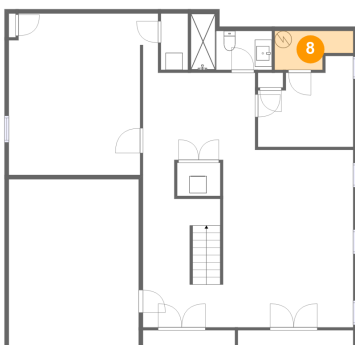

Dimensions: 15'9" x 18'10"
Area: 288 sq. ft
Counted as Living Area:
Yes

Heated: Yes
Finished: Yes
Enclosed: Yes
Contiguous:
Yes
Permitted: Yes
Wet Space: No
Addition: No
Conversion: No

3 Linda Road, Port Washington, Nassau County, New York, United States, 11050

Dimensions: 9'2" x 4'6"
Area: 35 sq. ft
Counted as Living Area: No

Heated: No
Finished: No
Enclosed: No
Contiguous: Yes
Permitted: Yes
Wet Space: No
Addition: No
Conversion: No

3 Linda Road, Port Washington, Nassau County, New York, United States, 11050