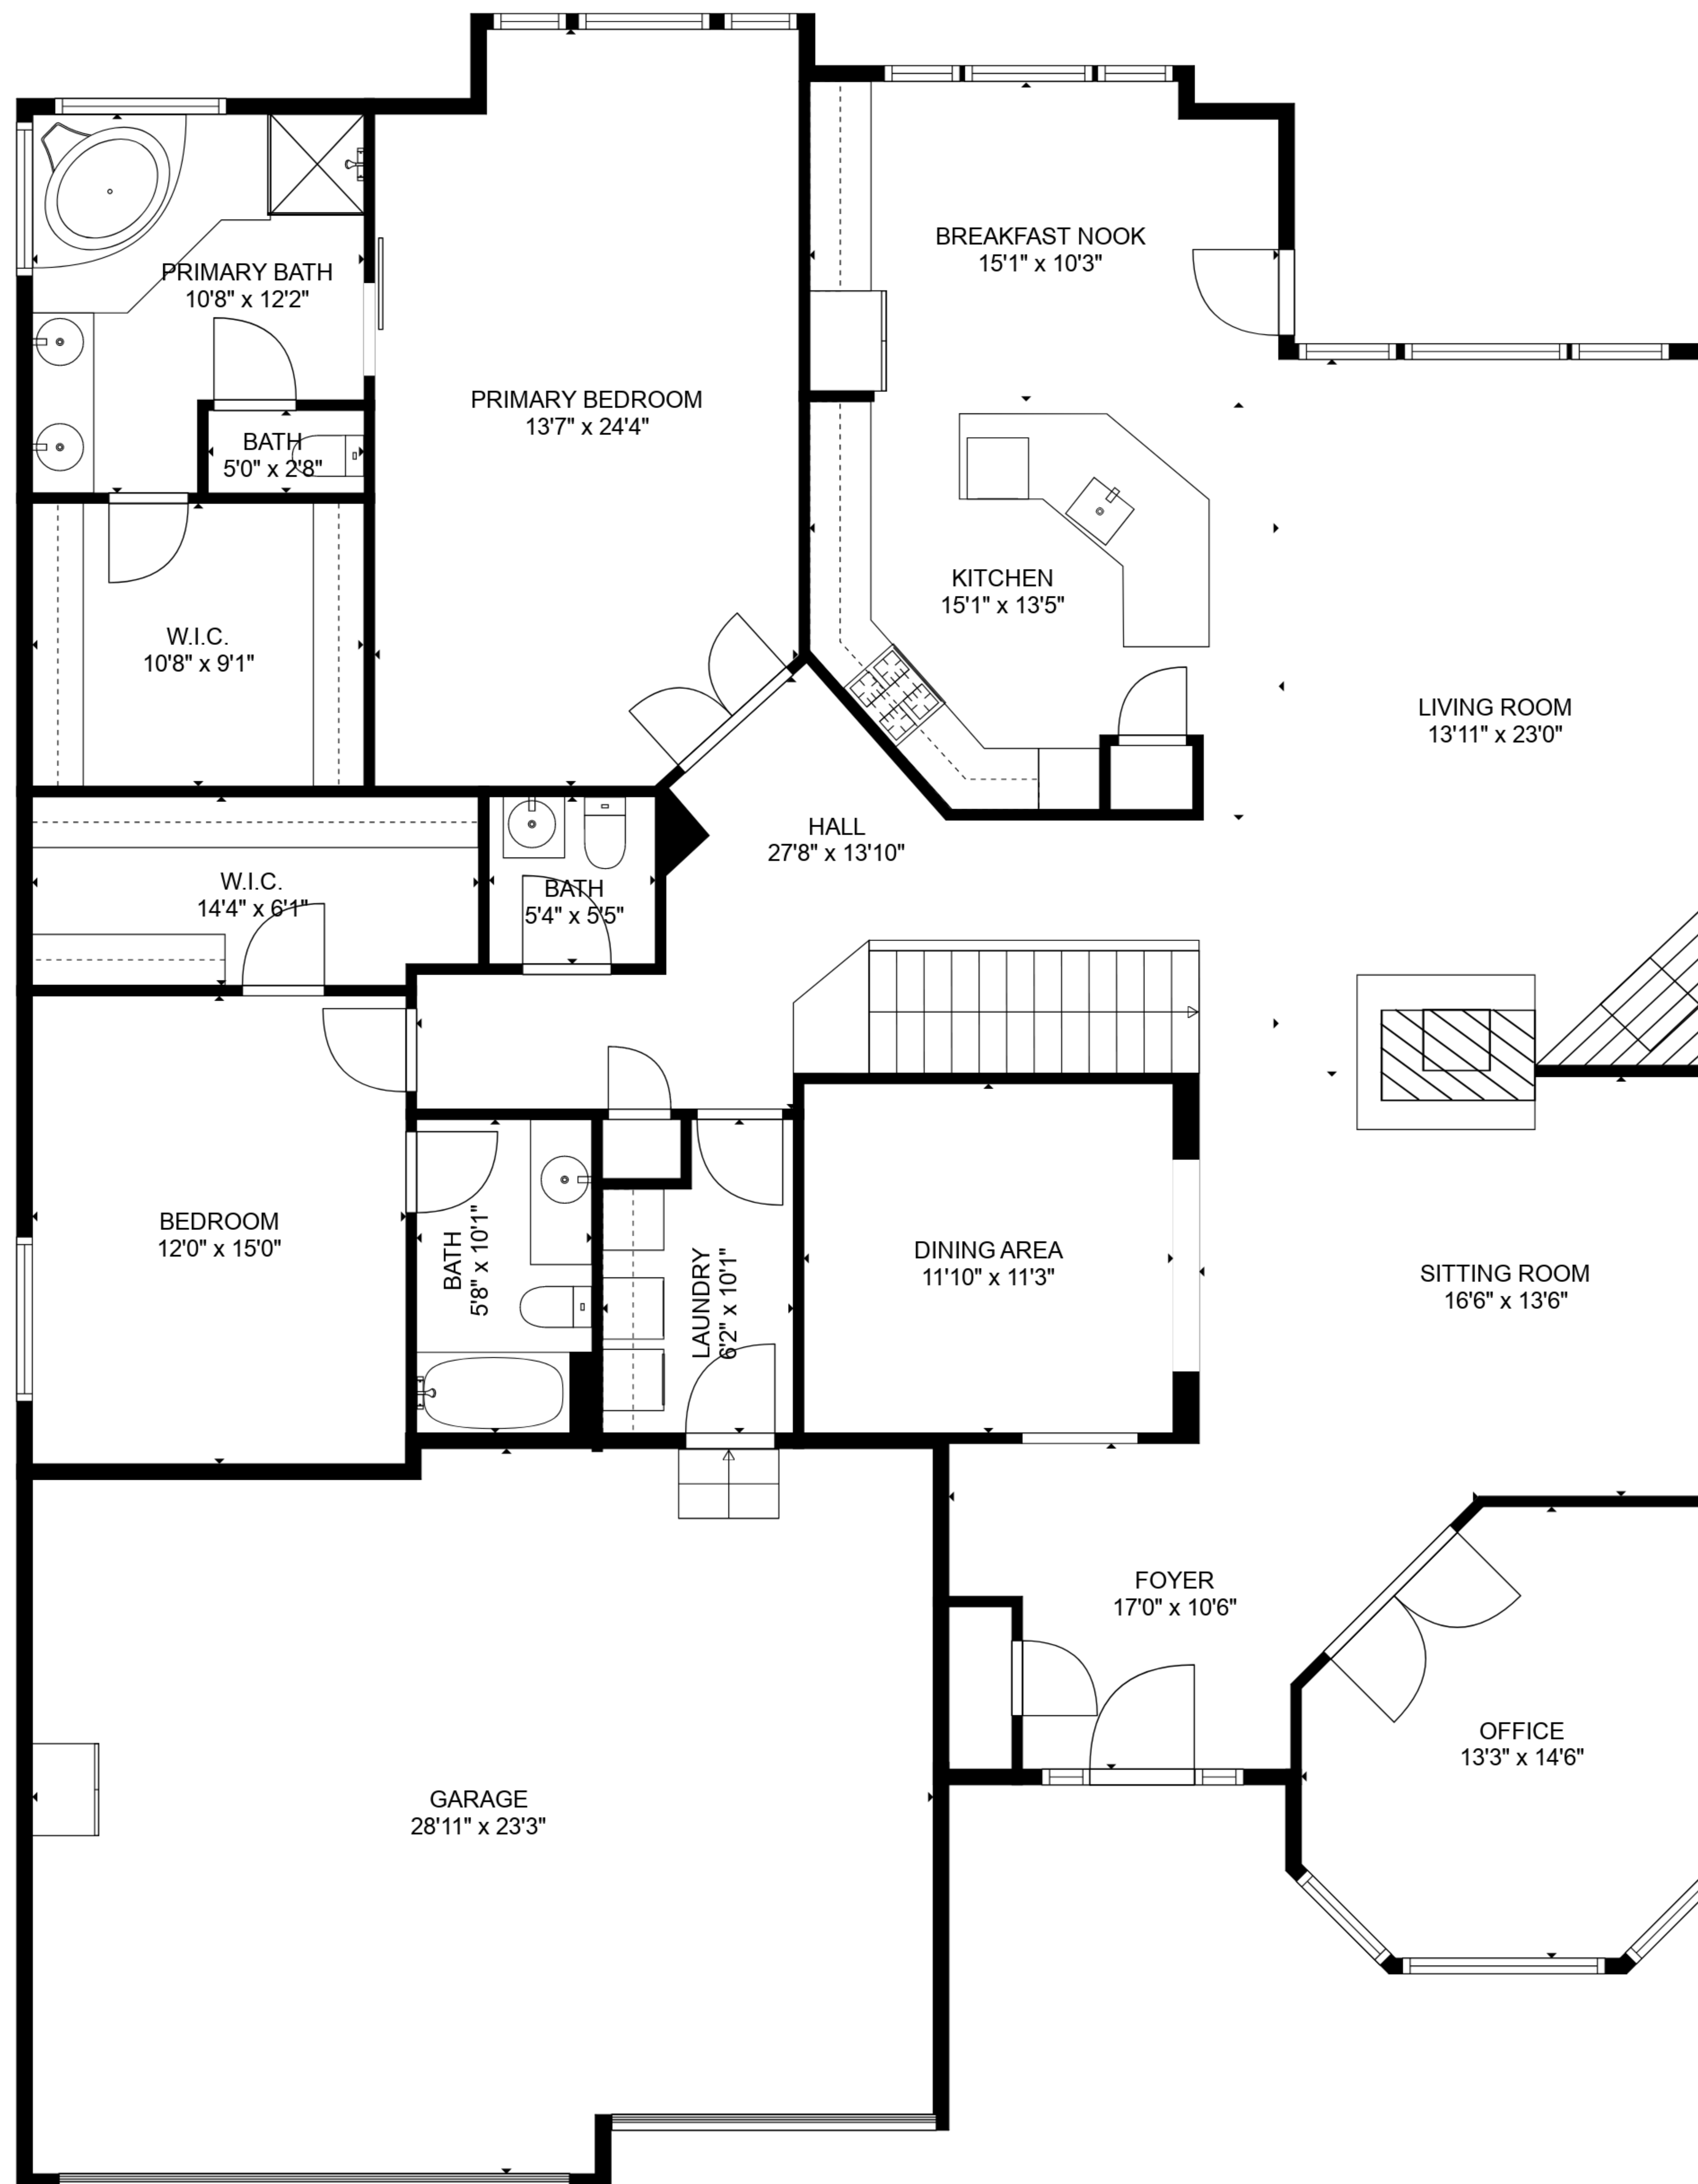

**TOTAL: 4369 sq. ft**  
 FLOOR 1: 1803 sq. ft, FLOOR 2: 2566 sq. ft  
 EXCLUDED AREAS: STORAGE: 339 sq. ft, GARAGE: 640 sq. ft

SIZES AND DIMENSIONS ARE APPROXIMATE, ACTUAL MAY VARY.

**TOTAL: 4369 sq. ft**

FLOOR 1: 1803 sq. ft, FLOOR 2: 2566 sq. ft

EXCLUDED AREAS: STORAGE: 339 sq. ft, GARAGE: 640 sq. ft

SIZES AND DIMENSIONS ARE APPROXIMATE, ACTUAL MAY VARY.

FLOOR 1

FLOOR 2

**TOTAL: 4369 sq. ft**  
 FLOOR 1: 1803 sq. ft, FLOOR 2: 2566 sq. ft  
 EXCLUDED AREAS: STORAGE: 339 sq. ft, GARAGE: 640 sq. ft

SIZES AND DIMENSIONS ARE APPROXIMATE, ACTUAL MAY VARY.