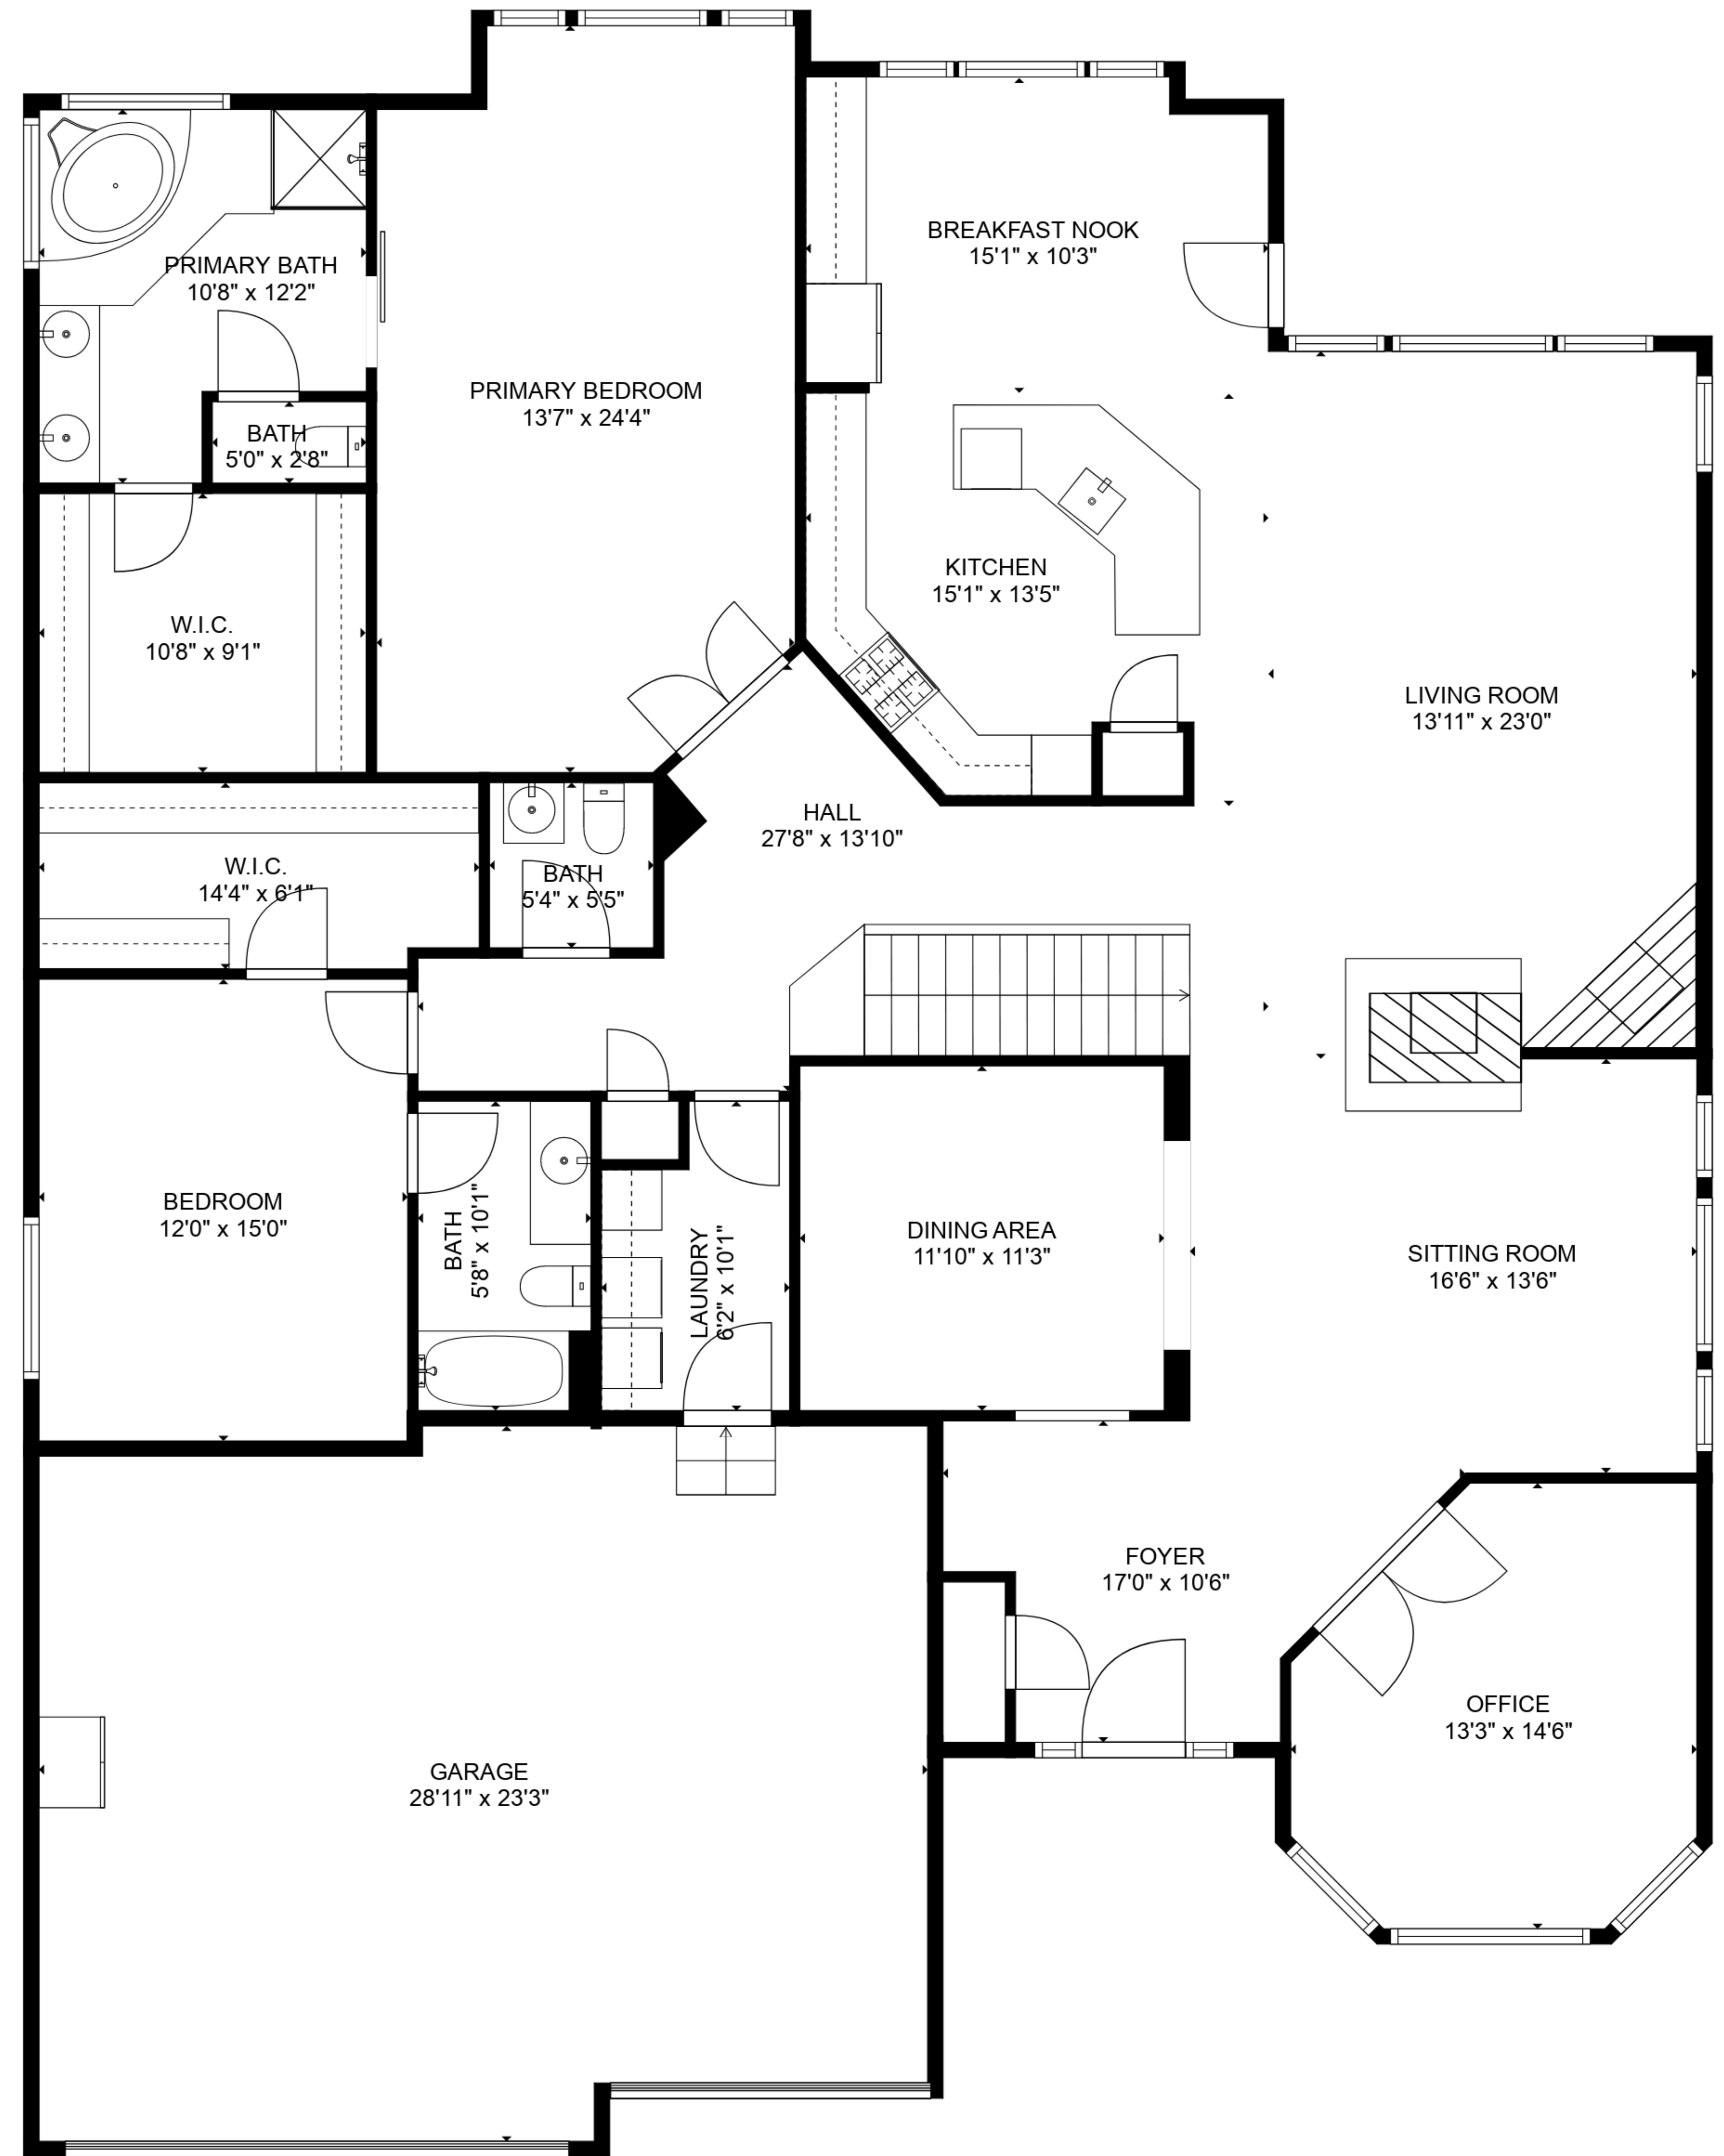

**TOTAL: 4369 sq. ft**  
 FLOOR 1: 1803 sq. ft, FLOOR 2: 2566 sq. ft  
 EXCLUDED AREAS: STORAGE: 339 sq. ft, GARAGE: 640 sq. ft

SIZES AND DIMENSIONS ARE APPROXIMATE, ACTUAL MAY VARY.

**TOTAL: 4369 sq. ft**

FLOOR 1: 1803 sq. ft, FLOOR 2: 2566 sq. ft

EXCLUDED AREAS: STORAGE: 339 sq. ft, GARAGE: 640 sq. ft

SIZES AND DIMENSIONS ARE APPROXIMATE, ACTUAL MAY VARY.

FLOOR 1

FLOOR 2

**TOTAL: 4369 sq. ft**  
 FLOOR 1: 1803 sq. ft, FLOOR 2: 2566 sq. ft  
 EXCLUDED AREAS: STORAGE: 339 sq. ft, GARAGE: 640 sq. ft

SIZES AND DIMENSIONS ARE APPROXIMATE, ACTUAL MAY VARY.