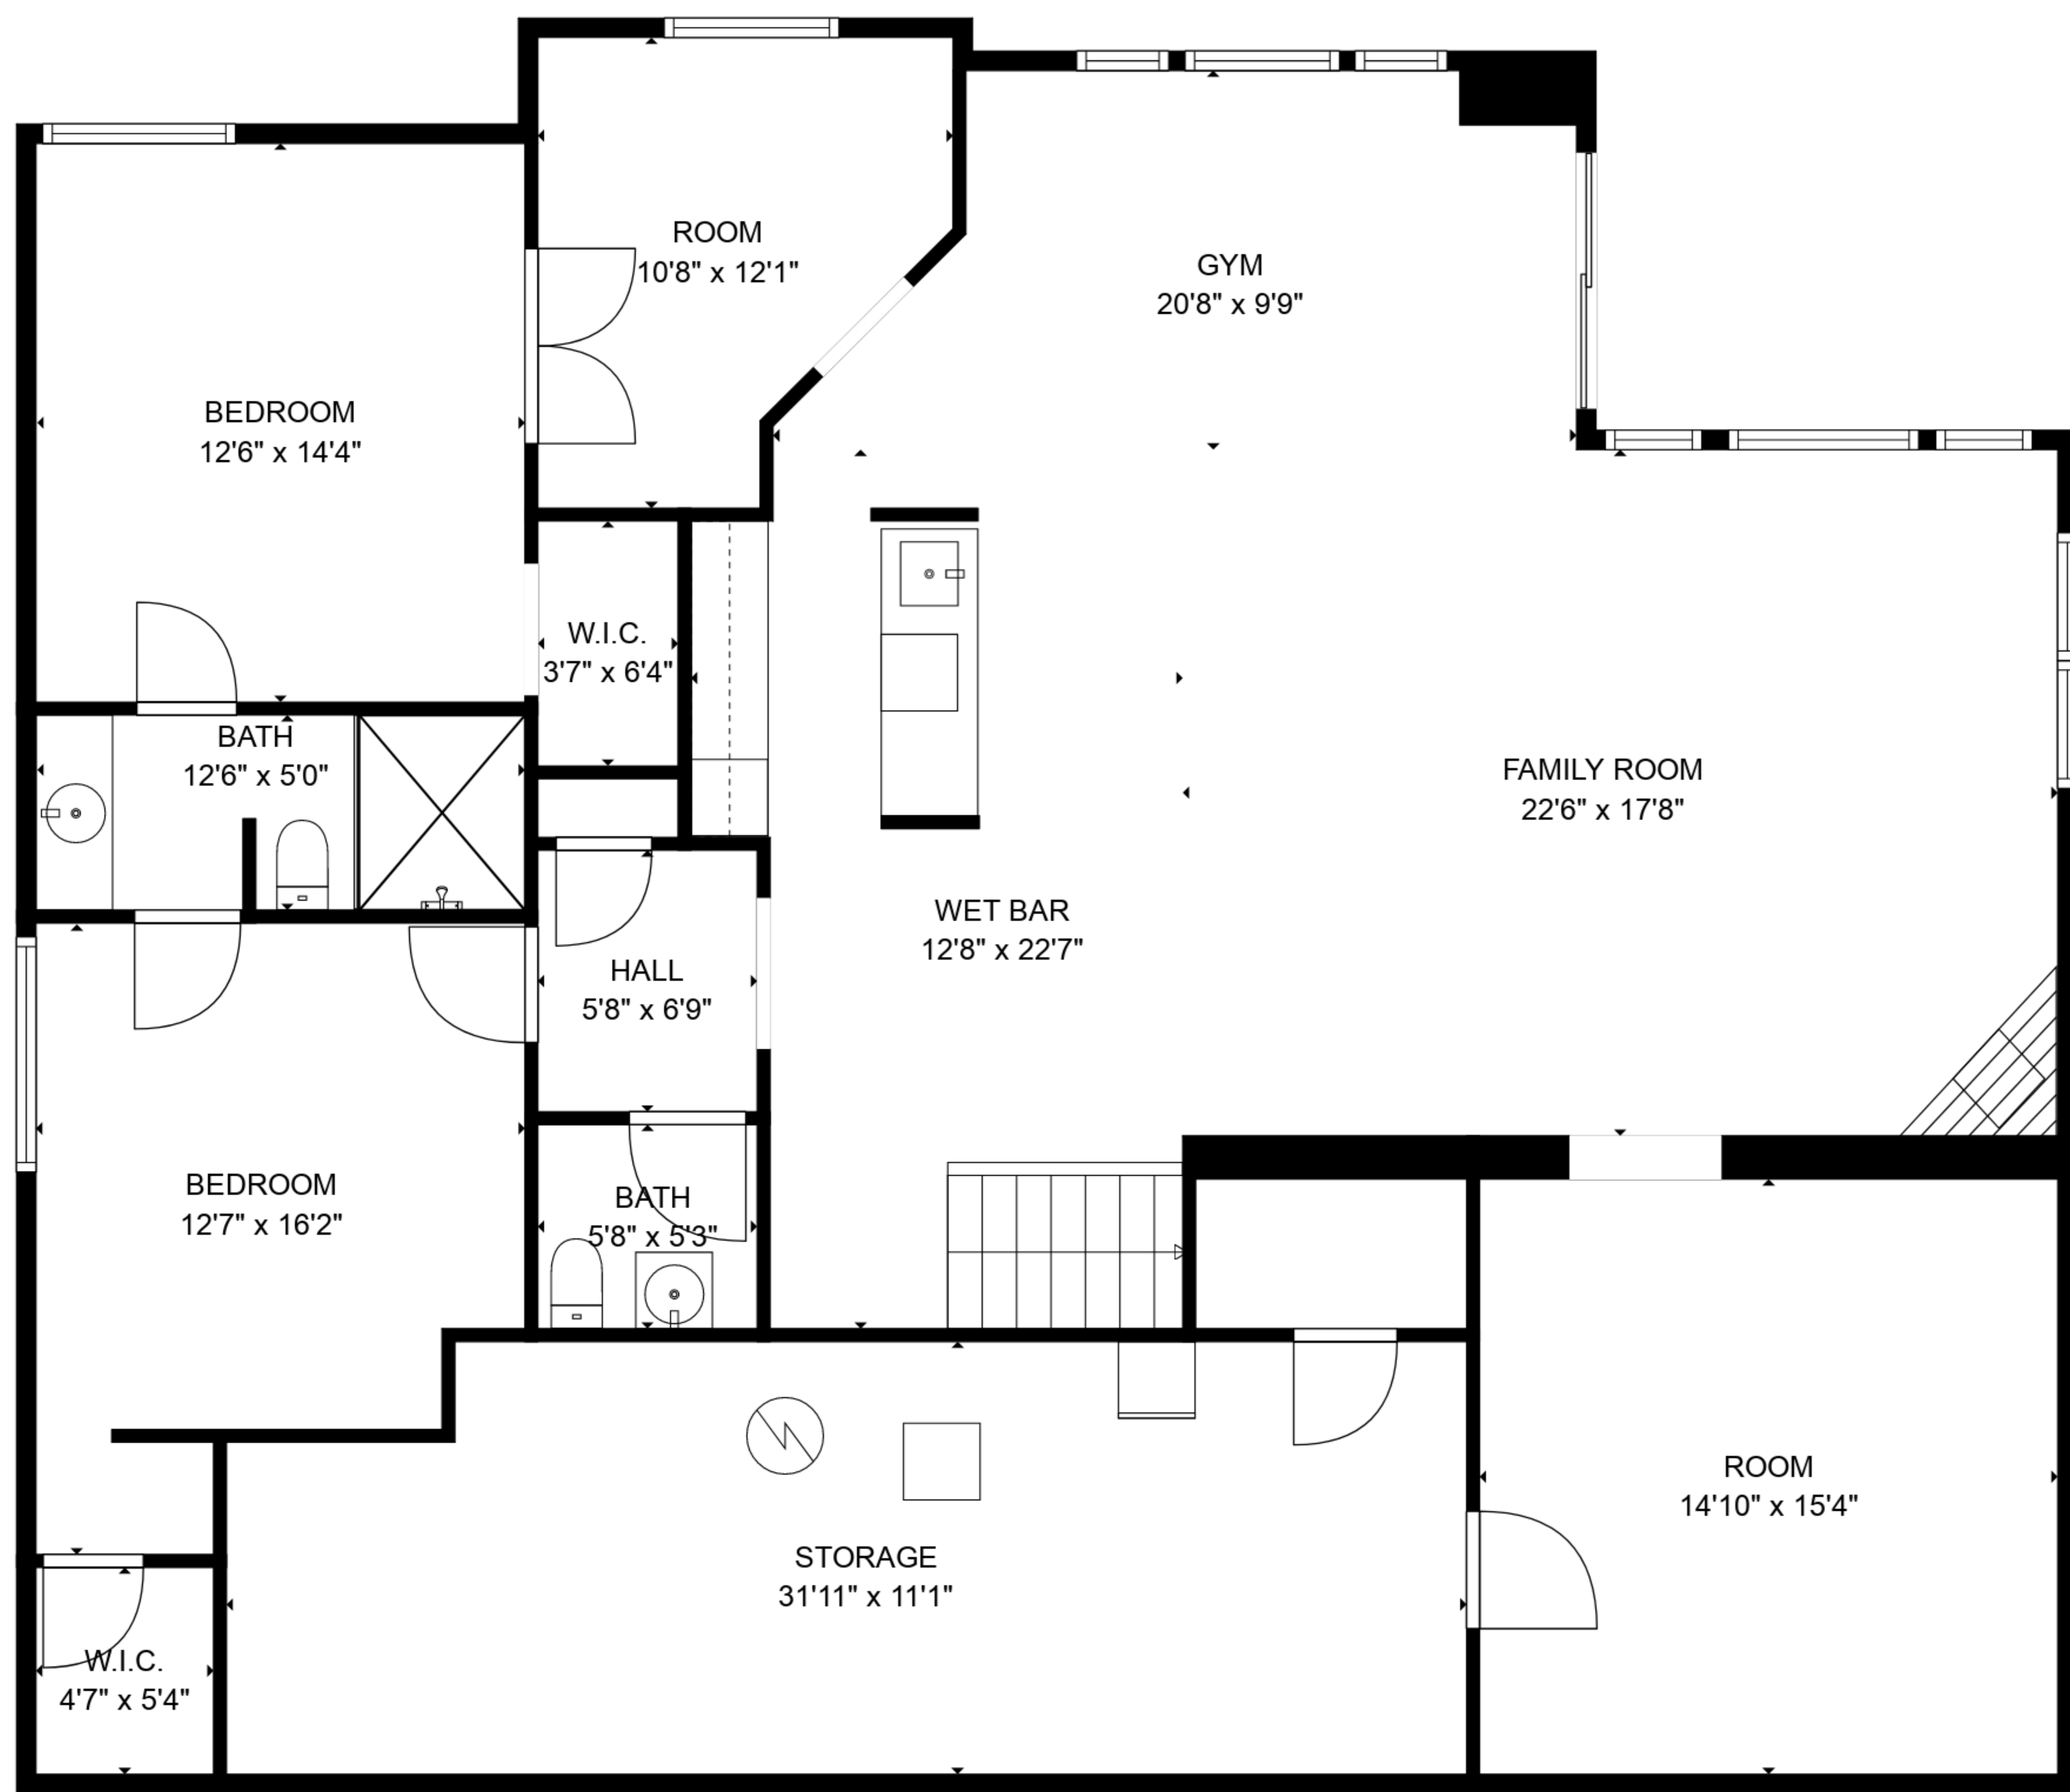

**TOTAL: 4369 sq. ft**  
 FLOOR 1: 1803 sq. ft, FLOOR 2: 2566 sq. ft  
 EXCLUDED AREAS: STORAGE: 339 sq. ft, GARAGE: 640 sq. ft

SIZES AND DIMENSIONS ARE APPROXIMATE, ACTUAL MAY VARY.

**TOTAL: 4369 sq. ft**

FLOOR 1: 1803 sq. ft, FLOOR 2: 2566 sq. ft

EXCLUDED AREAS: STORAGE: 339 sq. ft, GARAGE: 640 sq. ft

SIZES AND DIMENSIONS ARE APPROXIMATE, ACTUAL MAY VARY.

FLOOR 1

FLOOR 2

**TOTAL: 4369 sq. ft**  
 FLOOR 1: 1803 sq. ft, FLOOR 2: 2566 sq. ft  
 EXCLUDED AREAS: STORAGE: 339 sq. ft, GARAGE: 640 sq. ft

SIZES AND DIMENSIONS ARE APPROXIMATE, ACTUAL MAY VARY.