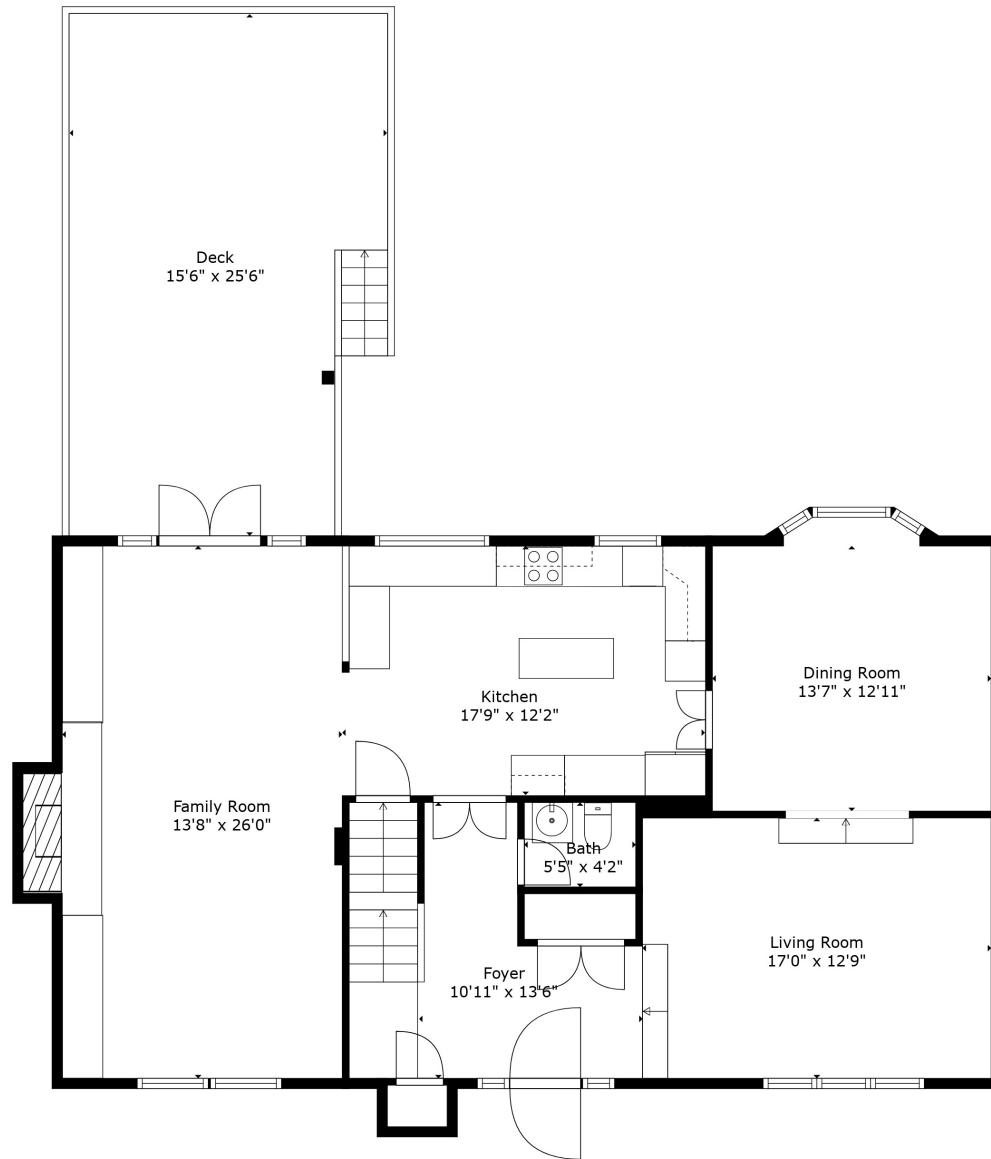

Floor 2

Floor 3

Floor 1

**TOTAL: 3121 sq. ft**  
 Below Ground: 562 sq. ft, FLOOR 2: 1199 sq. ft, FLOOR 3: 1360 sq. ft  
 EXCLUDED AREAS: GARAGE: 605 sq. ft, DECK: 361 sq. ft, EMBEDDED WINDOW: 19 sq. ft,  
 BALCONY: 48 sq. ft

Measurements Are Calculated By Cubicasa Technology. Deemed Highly Reliable But Not Guaranteed.

**TOTAL: 3121 sq. ft**  
 Below Ground: 562 sq. ft, FLOOR 2: 1199 sq. ft, FLOOR 3: 1360 sq. ft  
 EXCLUDED AREAS: GARAGE: 605 sq. ft, DECK: 361 sq. ft, EMBEDDED WINDOW: 19 sq. ft,  
 BALCONY: 48 sq. ft

Measurements Are Calculated By Cubicasa Technology. Deemed Highly Reliable But Not Guaranteed.

**TOTAL: 3121 sq. ft**

Below Ground: 562 sq. ft, FLOOR 2: 1199 sq. ft, FLOOR 3: 1360 sq. ft,  
 EXCLUDED AREAS: GARAGE: 605 sq. ft, DECK: 361 sq. ft, EMBEDDED WINDOW: 19 sq. ft,  
 BALCONY: 48 sq. ft