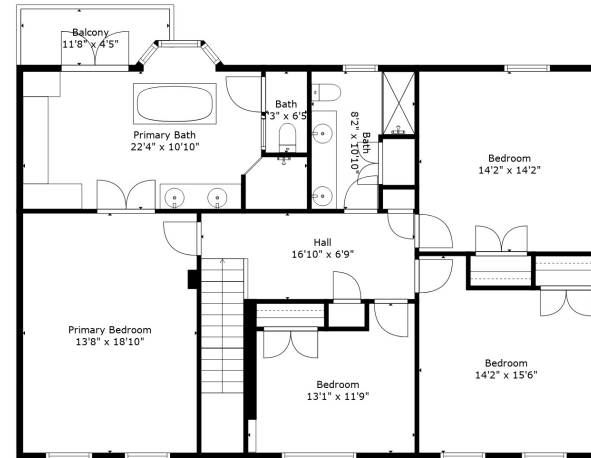

Floor 2

Floor 3

Floor 1

**TOTAL: 3121 sq. ft**  
 Below Ground: 562 sq. ft, FLOOR 2: 1199 sq. ft, FLOOR 3: 1360 sq. ft  
 EXCLUDED AREAS: GARAGE: 605 sq. ft, DECK: 361 sq. ft, EMBEDDED WINDOW: 19 sq. ft,  
 BALCONY: 48 sq. ft

Measurements Are Calculated By Cubicasa Technology. Deemed Highly Reliable But Not Guaranteed.

**TOTAL: 3121 sq. ft**  
 Below Ground: 562 sq. ft, FLOOR 2: 1199 sq. ft, FLOOR 3: 1360 sq. ft  
 EXCLUDED AREAS: GARAGE: 605 sq. ft, DECK: 361 sq. ft, EMBEDDED WINDOW: 19 sq. ft,  
 BALCONY: 48 sq. ft

Measurements Are Calculated By Cubicasa Technology. Deemed Highly Reliable But Not Guaranteed.

**TOTAL: 3121 sq. ft**

Below Ground: 562 sq. ft, FLOOR 2: 1199 sq. ft, FLOOR 3: 1360 sq. ft,  
 EXCLUDED AREAS: GARAGE: 605 sq. ft, DECK: 361 sq. ft, EMBEDDED WINDOW: 19 sq. ft,  
 BALCONY: 48 sq. ft