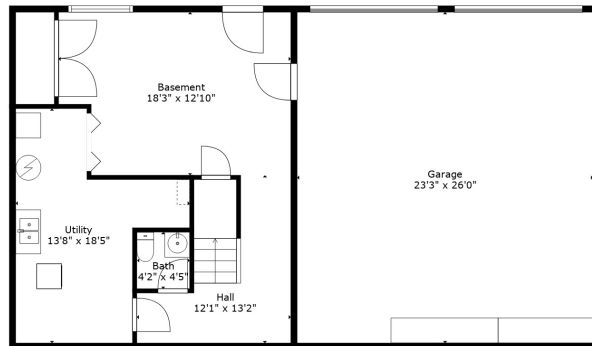

Floor 2

Floor 3

Floor 1

**TOTAL: 3121 sq. ft**  
 Below Ground: 562 sq. ft, FLOOR 2: 1199 sq. ft, FLOOR 3: 1360 sq. ft  
 EXCLUDED AREAS: GARAGE: 605 sq. ft, DECK: 361 sq. ft, EMBEDDED WINDOW: 19 sq. ft,  
 BALCONY: 48 sq. ft

Measurements Are Calculated By Cubicasa Technology. Deemed Highly Reliable But Not Guaranteed.

**TOTAL: 3121 sq. ft**  
 Below Ground: 562 sq. ft, FLOOR 2: 1199 sq. ft, FLOOR 3: 1360 sq. ft  
 EXCLUDED AREAS: GARAGE: 605 sq. ft, DECK: 361 sq. ft, EMBEDDED WINDOW: 19 sq. ft,  
 BALCONY: 48 sq. ft

Measurements Are Calculated By Cubicasa Technology. Deemed Highly Reliable But Not Guaranteed.

**TOTAL: 3121 sq. ft**

Below Ground: 562 sq. ft, FLOOR 2: 1199 sq. ft, FLOOR 3: 1360 sq. ft,  
 EXCLUDED AREAS: GARAGE: 605 sq. ft, DECK: 361 sq. ft, EMBEDDED WINDOW: 19 sq. ft,  
 BALCONY: 48 sq. ft