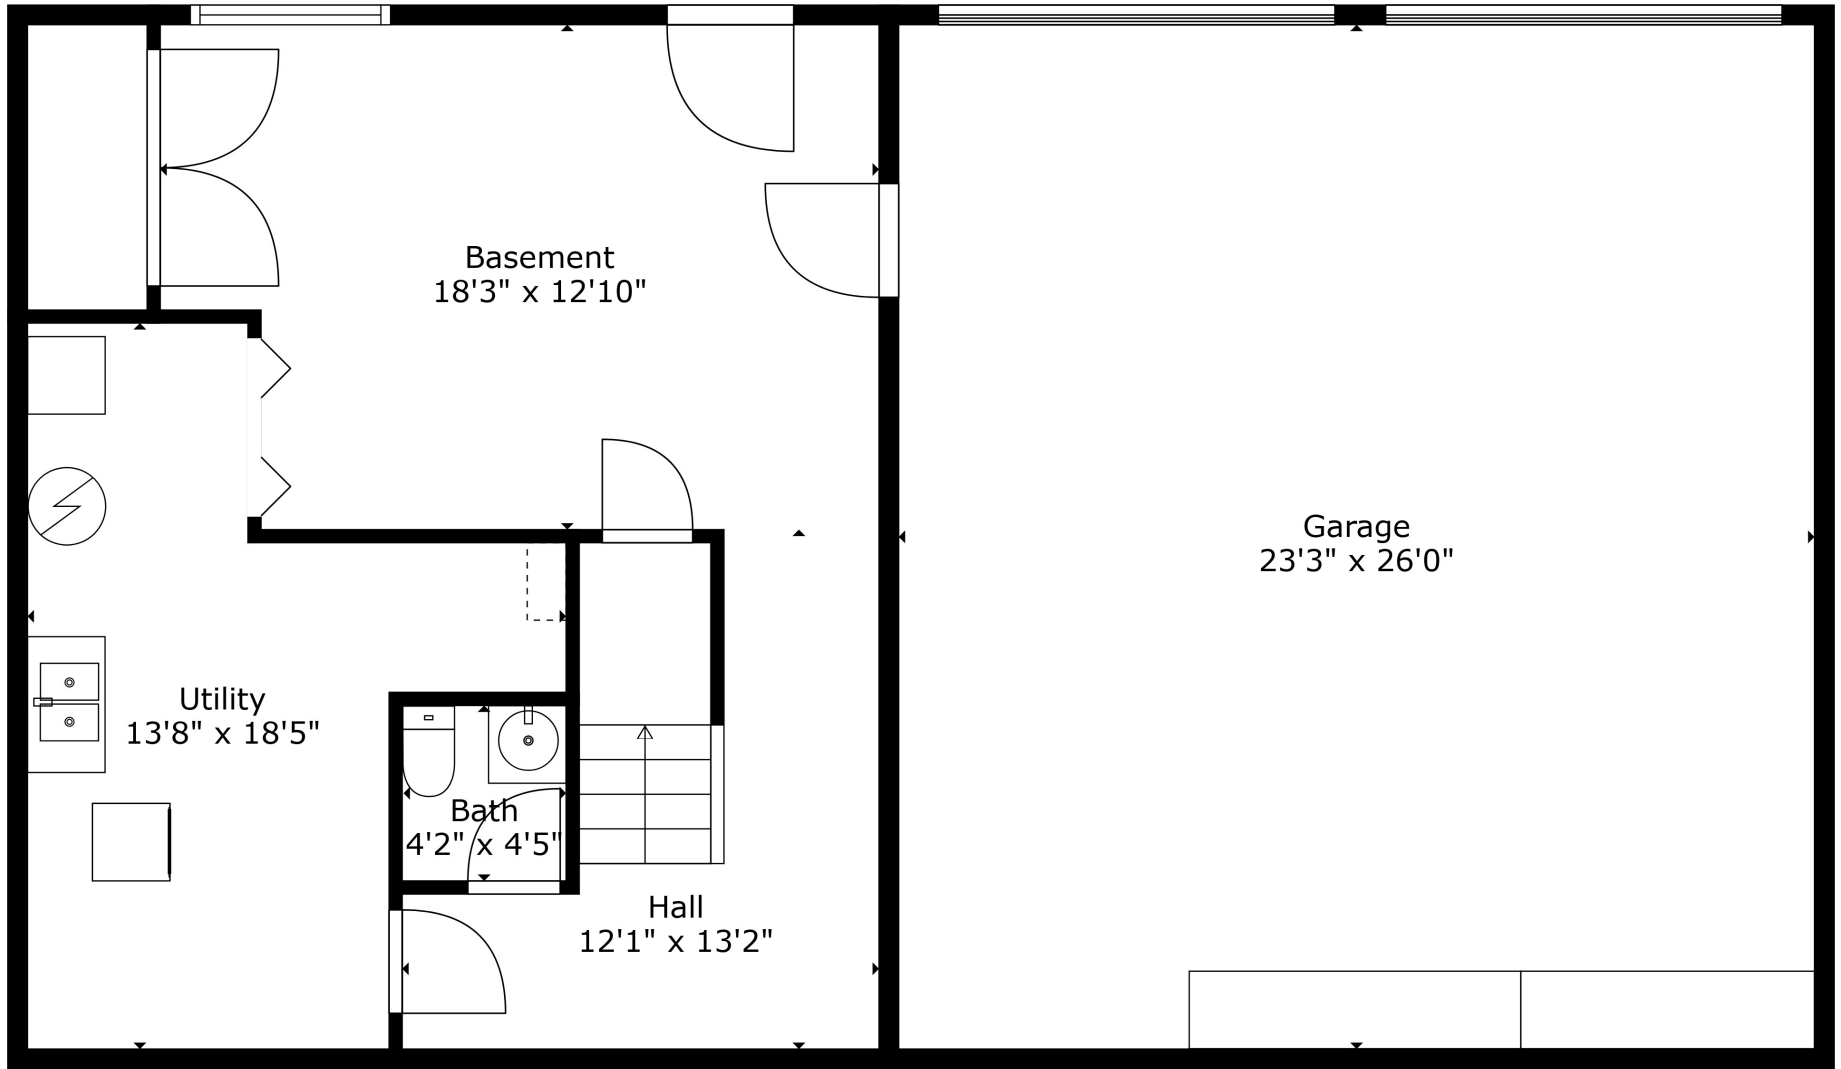

Floor 2

Floor 3

Floor 1

**TOTAL: 3121 sq. ft**  
 Below Ground: 562 sq. ft, FLOOR 2: 1199 sq. ft, FLOOR 3: 1360 sq. ft  
 EXCLUDED AREAS: GARAGE: 605 sq. ft, DECK: 361 sq. ft, EMBEDDED WINDOW: 19 sq. ft,  
 BALCONY: 48 sq. ft

Measurements Are Calculated By Cubicasa Technology. Deemed Highly Reliable But Not Guaranteed.

**TOTAL: 3121 sq. ft**  
 Below Ground: 562 sq. ft, FLOOR 2: 1199 sq. ft, FLOOR 3: 1360 sq. ft  
 EXCLUDED AREAS: GARAGE: 605 sq. ft, DECK: 361 sq. ft, EMBEDDED WINDOW: 19 sq. ft,  
 BALCONY: 48 sq. ft

Measurements Are Calculated By Cubicasa Technology. Deemed Highly Reliable But Not Guaranteed.

**TOTAL: 3121 sq. ft**

Below Ground: 562 sq. ft, FLOOR 2: 1199 sq. ft, FLOOR 3: 1360 sq. ft,  
 EXCLUDED AREAS: GARAGE: 605 sq. ft, DECK: 361 sq. ft, EMBEDDED WINDOW: 19 sq. ft,  
 BALCONY: 48 sq. ft