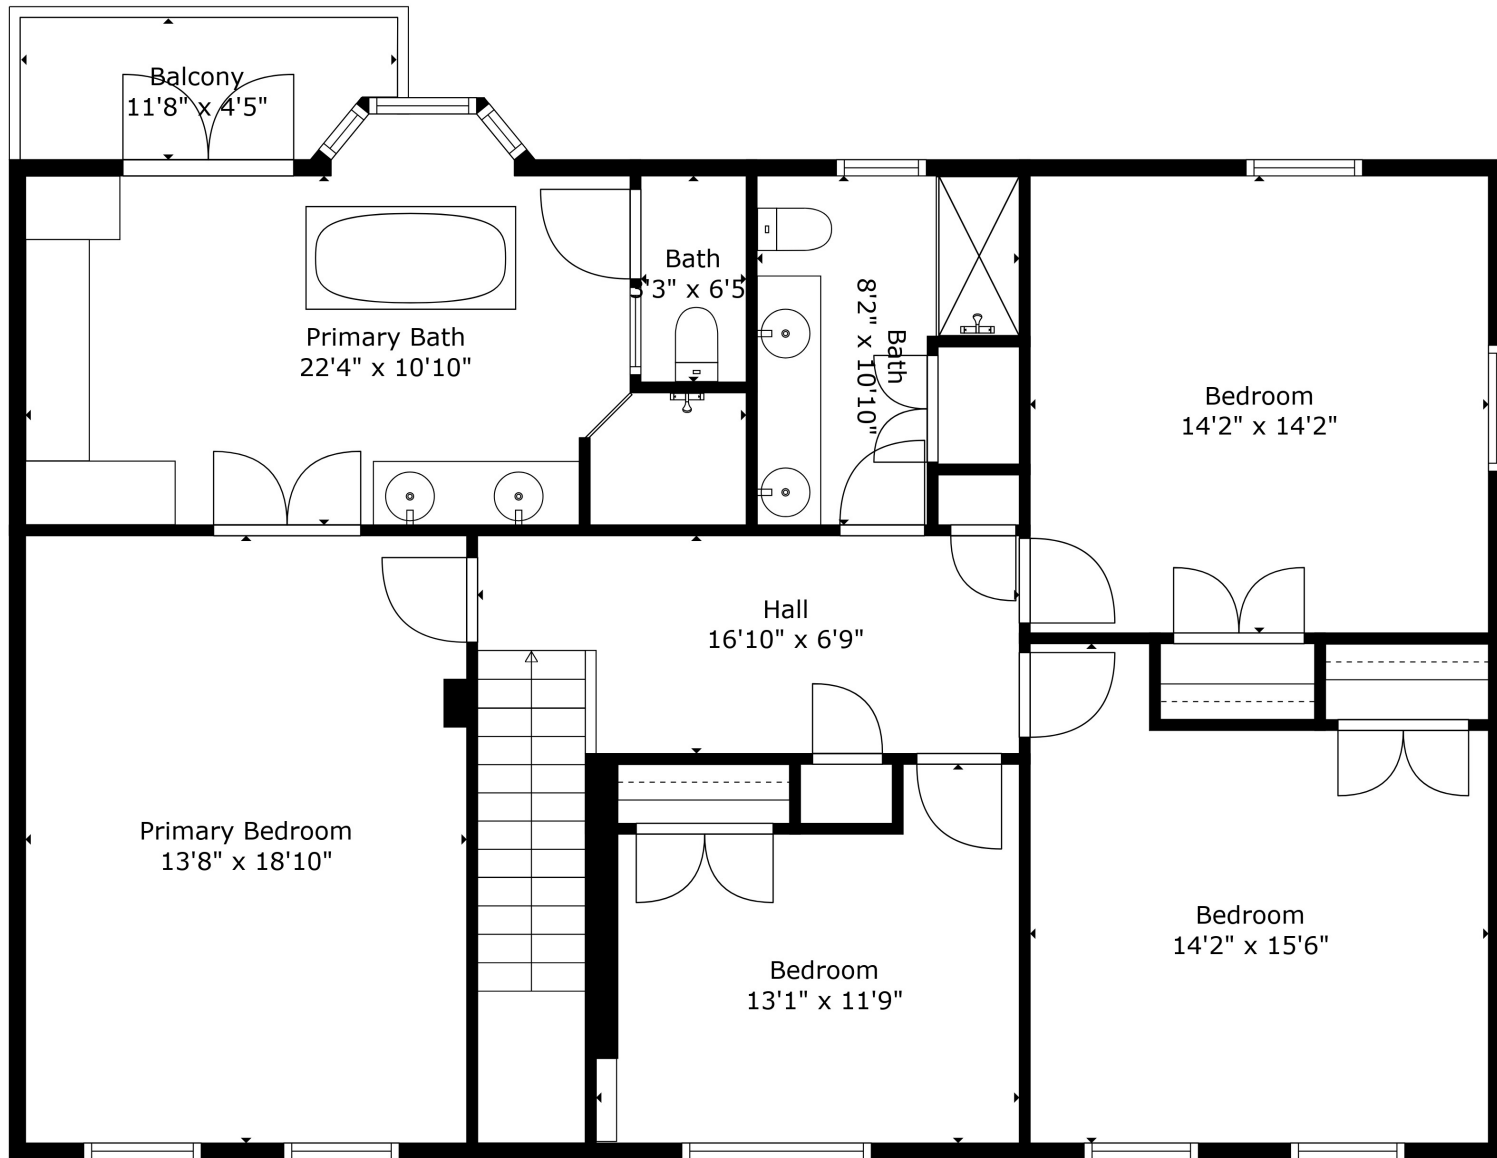

Floor 2

Floor 3

Floor 1

**TOTAL: 3121 sq. ft**  
 Below Ground: 562 sq. ft, FLOOR 2: 1199 sq. ft, FLOOR 3: 1360 sq. ft  
 EXCLUDED AREAS: GARAGE: 605 sq. ft, DECK: 361 sq. ft, EMBEDDED WINDOW: 19 sq. ft,  
 BALCONY: 48 sq. ft

Measurements Are Calculated By Cubicasa Technology. Deemed Highly Reliable But Not Guaranteed.

**TOTAL: 3121 sq. ft**  
 Below Ground: 562 sq. ft, FLOOR 2: 1199 sq. ft, FLOOR 3: 1360 sq. ft  
 EXCLUDED AREAS: GARAGE: 605 sq. ft, DECK: 361 sq. ft, EMBEDDED WINDOW: 19 sq. ft,  
 BALCONY: 48 sq. ft

Measurements Are Calculated By Cubicasa Technology. Deemed Highly Reliable But Not Guaranteed.

**TOTAL: 3121 sq. ft**

Below Ground: 562 sq. ft, FLOOR 2: 1199 sq. ft, FLOOR 3: 1360 sq. ft,  
 EXCLUDED AREAS: GARAGE: 605 sq. ft, DECK: 361 sq. ft, EMBEDDED WINDOW: 19 sq. ft,  
 BALCONY: 48 sq. ft