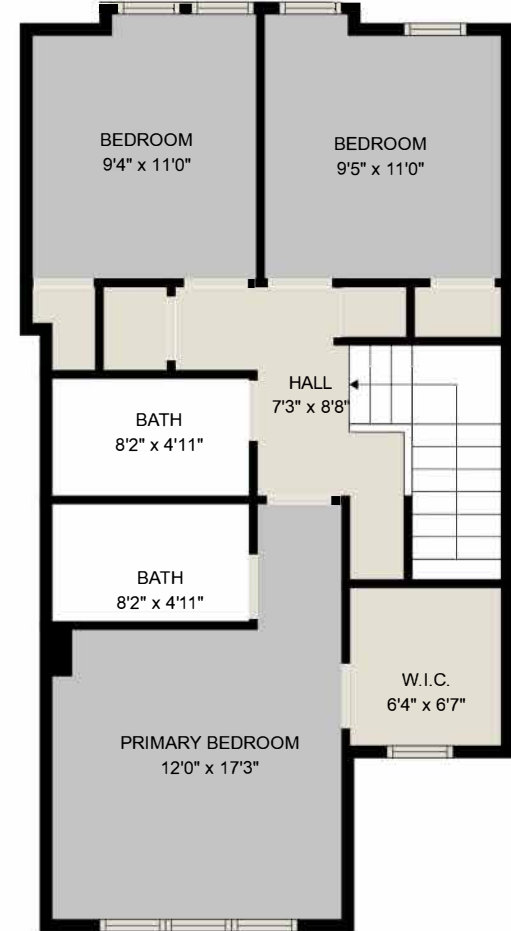

FLOOR 1

FLOOR 2

FLOOR 3

Estimated Areas
 MAIN 669 sq. ft
 ABOVE MAIN 703 sq. ft
 BELOW MAIN 320 sq. ft
 Total 1692 sq. ft

Sizes and dimensions are approximate. Actual may vary. E&O insured.

CENTURY 21

Estimated Areas

MAIN 669 sq. ft,
 ABOVE MAIN 703 sq. ft
 BELOW MAIN 320sq. ft
Total 1692 sq. ft

Sizes and dimensions are approximate. Actual may vary. E&O insured.

CENTURY 21

Estimated Areas
MAIN 669 sq. ft
ABOVE MAIN 703 sq. ft
BELOW MAIN 320sq. ft
Total 1692 sq. ft

Sizes and dimensions are approximate. Actual may vary. E&O insured.

CENTURY 21

Estimated Areas
MAIN 669 sq. ft
ABOVE MAIN 703 sq. ft
BELOW MAIN 320sq. ft
Total 1692 sq. ft

Sizes and dimensions are approximate. Actual may vary. E&O Insured.