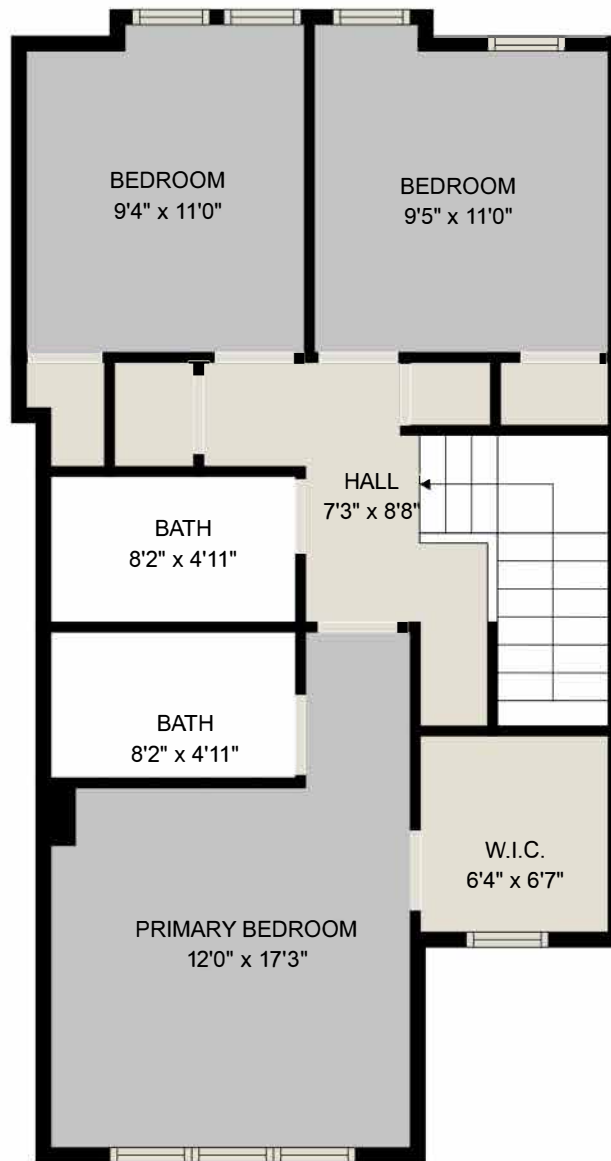

FLOOR 1

FLOOR 2

FLOOR 3

Estimated Areas
 MAIN 669 sq. ft
 ABOVE MAIN 703 sq. ft
 BELOW MAIN 320 sq. ft
 Total 1692 sq. ft

Sizes and dimensions are approximate. Actual may vary. E&O insured.

CENTURY 21

Estimated Areas

MAIN 669 sq. ft,
 ABOVE MAIN 703 sq. ft
 BELOW MAIN 320sq. ft
Total 1692 sq. ft

Sizes and dimensions are approximate. Actual may vary. E&O insured.

CENTURY 21

Estimated Areas
MAIN 669 sq. ft
ABOVE MAIN 703 sq. ft
BELOW MAIN 320sq. ft
Total 1692 sq. ft

Sizes and dimensions are approximate. Actual may vary. E&O insured.

CENTURY 21

Estimated Areas
MAIN 669 sq. ft
ABOVE MAIN 703 sq. ft
BELOW MAIN 320sq. ft
Total 1692 sq. ft

Sizes and dimensions are approximate. Actual may vary. E&O Insured.