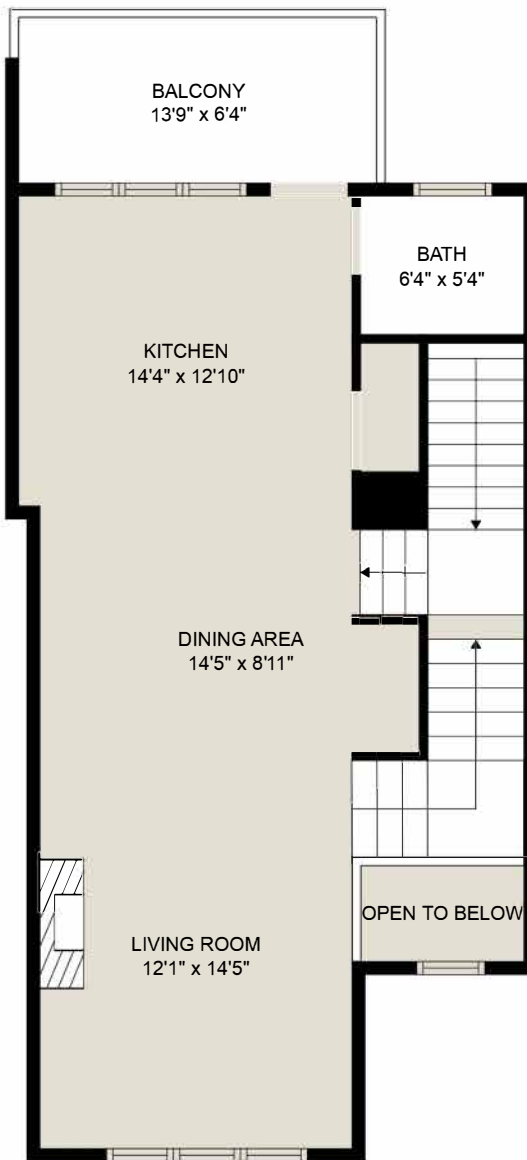

FLOOR 1

FLOOR 2

FLOOR 3

Estimated Areas
 MAIN 669 sq. ft
 ABOVE MAIN 703 sq. ft
 BELOW MAIN 320 sq. ft
 Total 1692 sq. ft

Sizes and dimensions are approximate. Actual may vary. E&O insured.

CENTURY 21

Estimated Areas

MAIN 669 sq. ft,
 ABOVE MAIN 703 sq. ft
 BELOW MAIN 320sq. ft
Total 1692 sq. ft

Sizes and dimensions are approximate. Actual may vary. E&O insured.

CENTURY 21

Estimated Areas
MAIN 669 sq. ft
ABOVE MAIN 703 sq. ft
BELOW MAIN 320sq. ft
Total 1692 sq. ft

Sizes and dimensions are approximate. Actual may vary. E&O insured.

CENTURY 21

Estimated Areas
MAIN 669 sq. ft
ABOVE MAIN 703 sq. ft
BELOW MAIN 320sq. ft
Total 1692 sq. ft

Sizes and dimensions are approximate. Actual may vary. E&O Insured.