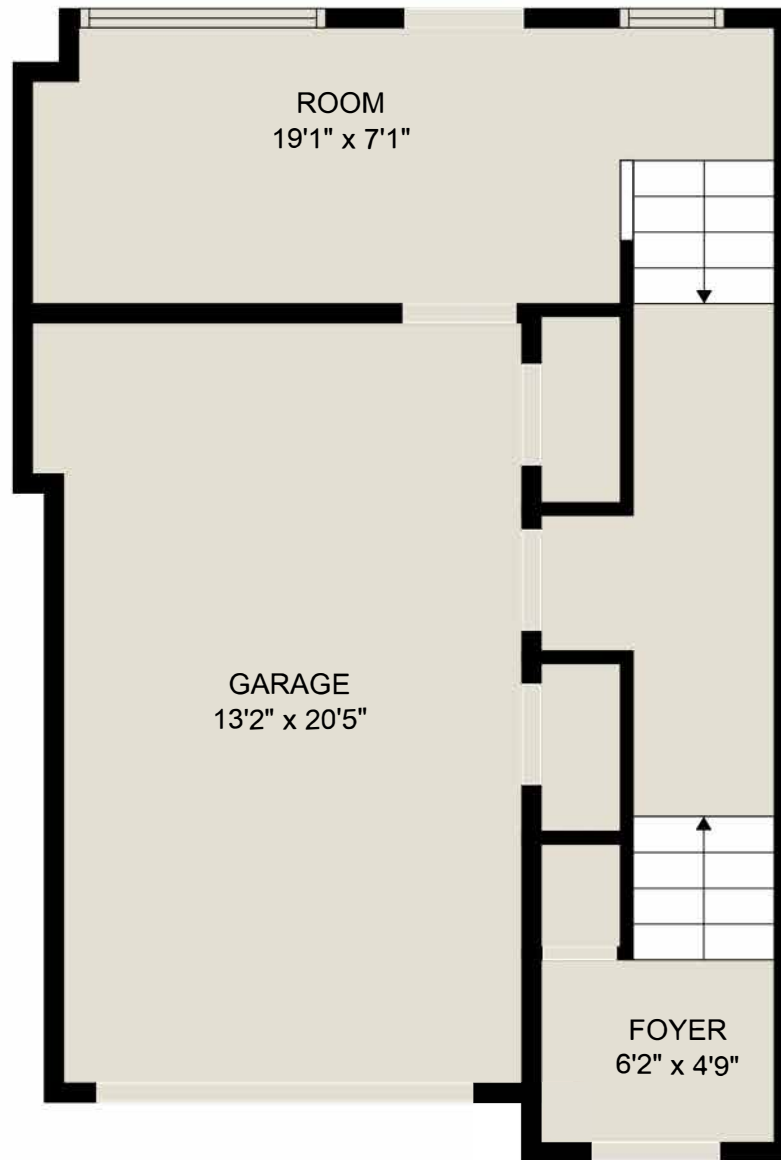

FLOOR 1

FLOOR 2

FLOOR 3

Estimated Areas
 MAIN 669 sq. ft
 ABOVE MAIN 703 sq. ft
 BELOW MAIN 320 sq. ft
 Total 1692 sq. ft

Sizes and dimensions are approximate. Actual may vary. E&O insured.

CENTURY 21

Estimated Areas

MAIN 669 sq. ft,
 ABOVE MAIN 703 sq. ft
 BELOW MAIN 320sq. ft
Total 1692 sq. ft

Sizes and dimensions are approximate. Actual may vary. E&O insured.

CENTURY 21

Estimated Areas
MAIN 669 sq. ft
ABOVE MAIN 703 sq. ft
BELOW MAIN 320sq. ft
Total 1692 sq. ft

Sizes and dimensions are approximate. Actual may vary. E&O insured.

CENTURY 21

Estimated Areas
MAIN 669 sq. ft
ABOVE MAIN 703 sq. ft
BELOW MAIN 320sq. ft
Total 1692 sq. ft

Sizes and dimensions are approximate. Actual may vary. E&O Insured.