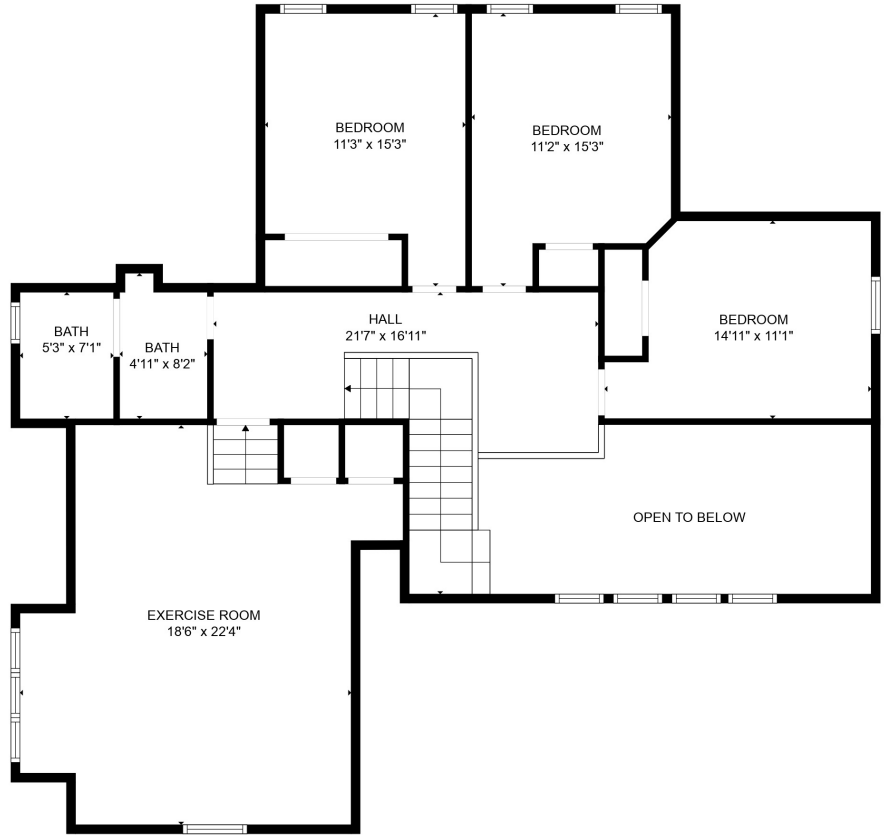

FLOOR 1

FLOOR 2

Total scanned area: 3500 sq. ft

SIZES AND DIMENSIONS ARE APPROXIMATE. ACTUAL MAY VARY.

Total scanned area: 3500 sq. ft

SIZES AND DIMENSIONS ARE APPROXIMATE. ACTUAL MAY VARY.

Total scanned area: 3500 sq. ft

SIZES AND DIMENSIONS ARE APPROXIMATE. ACTUAL MAY VARY.