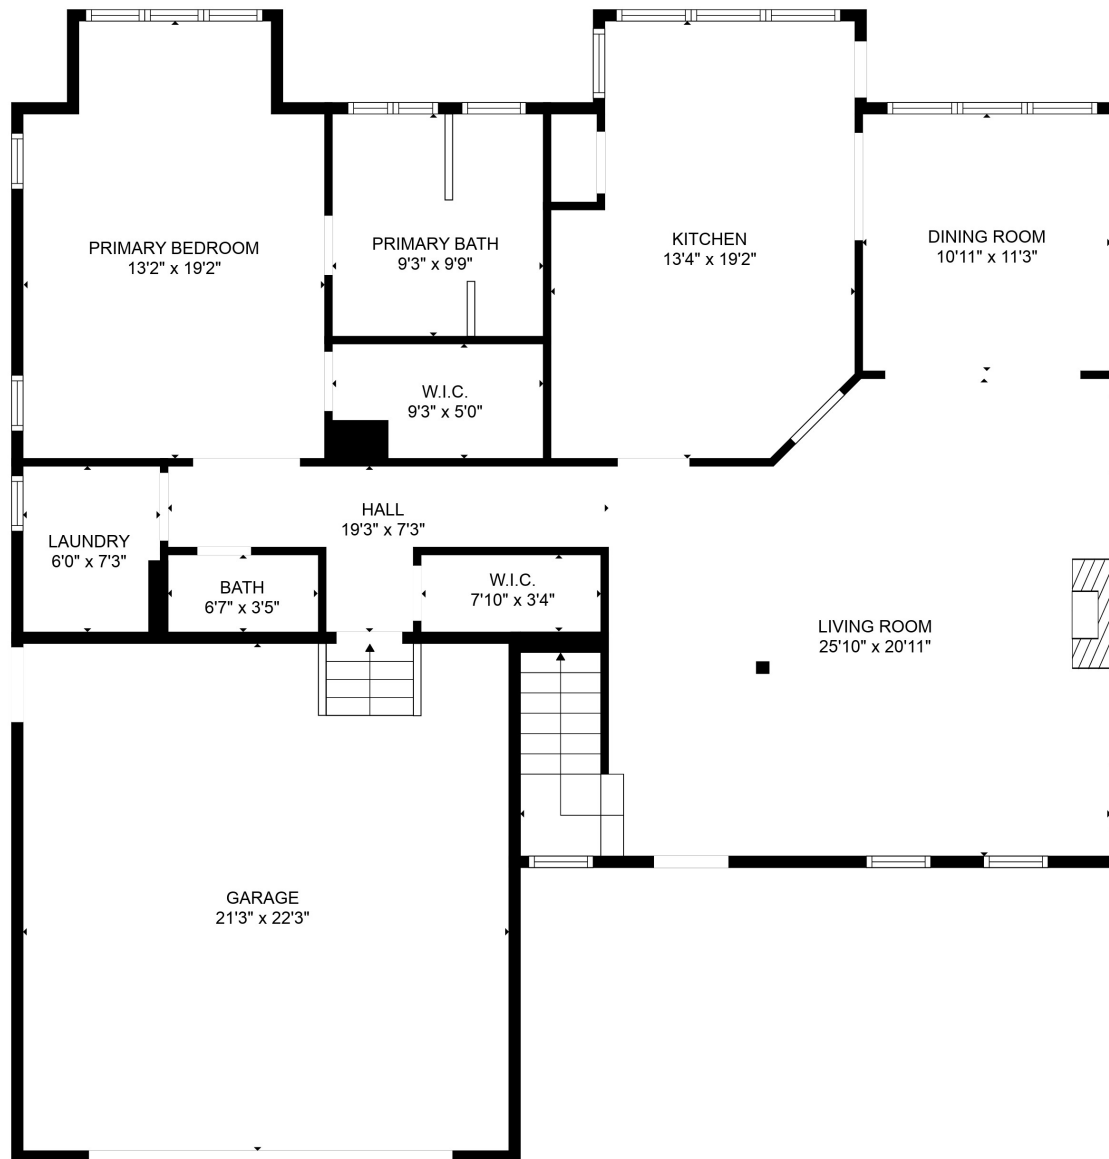

FLOOR 1

FLOOR 2

Total scanned area: 3500 sq. ft

SIZES AND DIMENSIONS ARE APPROXIMATE. ACTUAL MAY VARY.

Total scanned area: 3500 sq. ft

SIZES AND DIMENSIONS ARE APPROXIMATE. ACTUAL MAY VARY.

Total scanned area: 3500 sq. ft

SIZES AND DIMENSIONS ARE APPROXIMATE. ACTUAL MAY VARY.