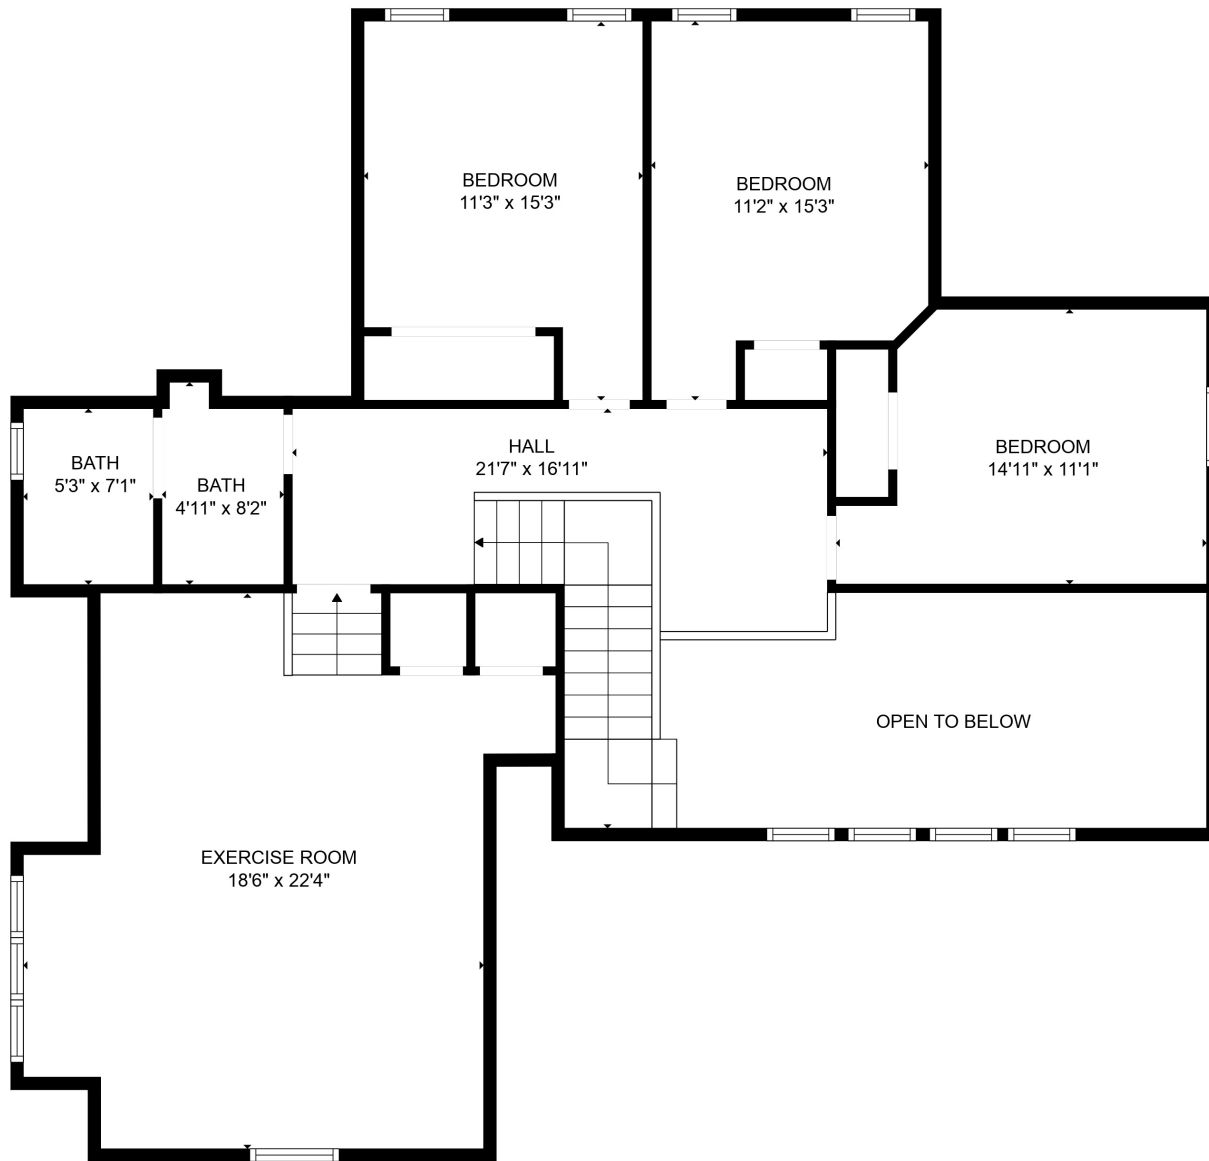

FLOOR 1

FLOOR 2

Total scanned area: 3500 sq. ft

SIZES AND DIMENSIONS ARE APPROXIMATE. ACTUAL MAY VARY.

Total scanned area: 3500 sq. ft

SIZES AND DIMENSIONS ARE APPROXIMATE. ACTUAL MAY VARY.

Total scanned area: 3500 sq. ft

SIZES AND DIMENSIONS ARE APPROXIMATE. ACTUAL MAY VARY.