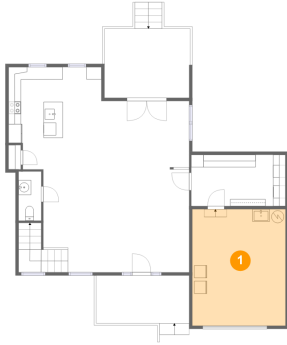

899 Pine Grove Road, Harvest, Alabama 35749, United States

1 Floor 1 - Garage

Dimensions: 14'10" x 18'7"
Area: 276 sq. ft
Counted as living area: No

Heated: No
Finished: No
Enclosed: Yes
Contiguous: Yes
Permitted: Yes
Wet space: No
Addition: No
Conversion: No