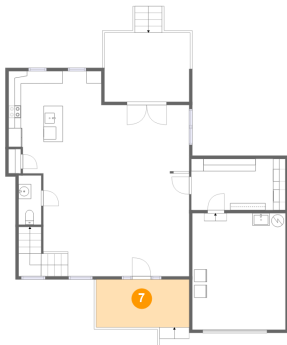

## 7 Floor 1 - Porch

Dimensions: 14'10" x 7'7"  
Area: 113 sq. ft  
Counted as living area: No

Heated: No  
Finished: Yes  
Enclosed: No  
Contiguous: Yes  
Permitted: Yes  
Wet space: No  
Addition: No  
Conversion: No