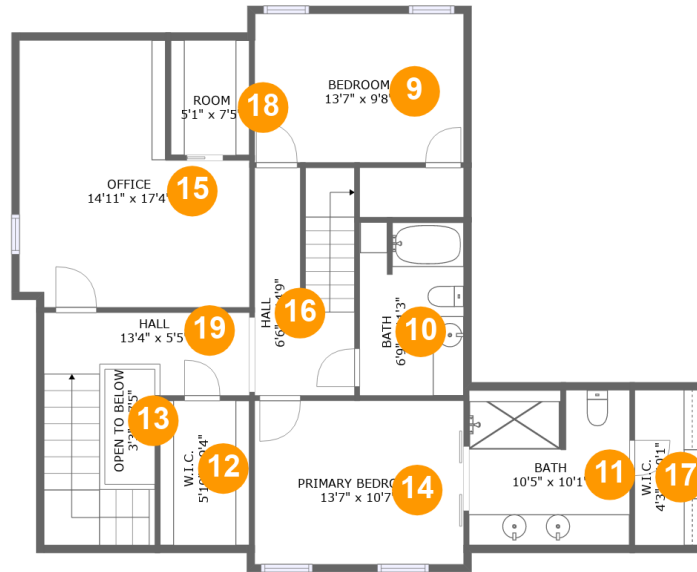

899 Pine Grove Road, Harvest, Alabama 35749, United States

Room dimensions

Floor 2

Total sqft: 1191

Living area: 1117

#		Dimensions	sqft	Counted as living area
9	Bedroom	13'7" x 9'8"	131 sq. ft	Yes
10	Bath	6'9" x 11'3"	74 sq. ft	Yes
11	Bath	10'5" x 10'1"	103 sq. ft	Yes
12	W.I.C.	5'10" x 9'4"	47 sq. ft	Yes
13	Open To Below	3'3" x 7'5"	24 sq. ft	No
14	Primary Bedroom	13'7" x 10'7"	144 sq. ft	Yes
15	Office	14'11" x 17'4"	195 sq. ft	Yes
16	Hall	6'6" x 14'9"	92 sq. ft	Yes
17	W.I.C.	4'3" x 10'1"	43 sq. ft	Yes
18	Room	5'1" x 7'5"	27 sq. ft	Yes
19	Hall	13'4" x 5'5"	117 sq. ft	Yes