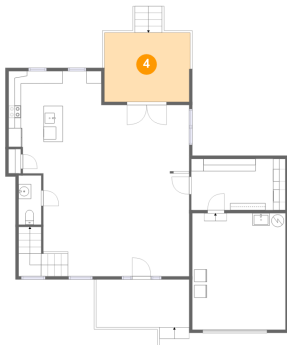

4 Floor 1 - Deck

Dimensions: 13'8" x 10'11"
Area: 150 sq. ft
Counted as living area: No

Heated: No
Finished: Yes
Enclosed: No
Contiguous: Yes
Permitted: Yes
Wet space: No
Addition: No
Conversion: No