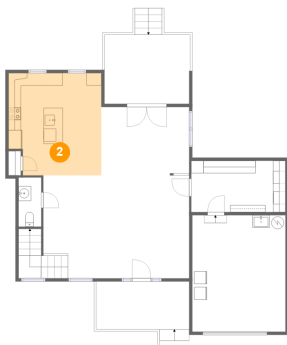

**899 Pine Grove Road, Harvest, Alabama 35749,  
United States****Room dimensions**

Floor 3

Total sqft: 274 Living area: 274

#		Dimensions	sqft	Counted as living area
20	W.I.C.	2'11" x 9'5"	28 sq. ft	Yes
21	Bedroom	13'7" x 17'10"	210 sq. ft	Yes

## 1 Floor 1 - Garage

**Dimensions:** 14'10" x 18'7"  
**Area:** 276 sq. ft  
**Counted as living area:** No

**Heated:** No  
**Finished:** No  
**Enclosed:** Yes  
**Contiguous:** Yes  
**Permitted:** Yes  
**Wet space:** No  
**Addition:** No  
**Conversion:** No

## 2 Floor 1 - Kitchen

**Dimensions:** 14'10" x 16'3"  
**Area:** 232 sq. ft  
**Counted as living area:** Yes

**Heated:** Yes  
**Finished:** Yes  
**Enclosed:** Yes  
**Contiguous:** Yes  
**Permitted:** Yes  
**Wet space:** No  
**Addition:** No  
**Conversion:** No