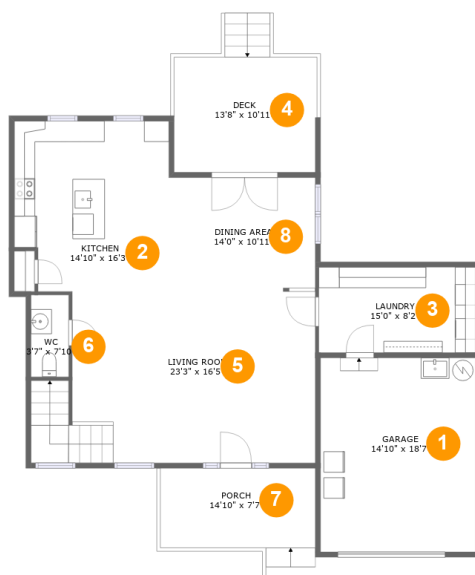

## Property summary

 **1** Garages

 **3** Bedrooms

 **2** Bathrooms

 **1** Half baths

 **3** Floors

 **2,437** Gross living area sqft

 **3,070** Total sqft

## Room dimensions

Floor 1

Total sqft: 1605 Living area: 1046

#		Dimensions	sqft	Counted as living area
1	Garage	14'10" x 18'7"	276 sq. ft	No
2	Kitchen	14'10" x 16'3"	232 sq. ft	Yes
3	Laundry	15'0" x 8'2"	123 sq. ft	Yes
4	Deck	13'8" x 10'11"	150 sq. ft	No
5	Living Room	23'3" x 16'5"	411 sq. ft	Yes
6	WC	3'7" x 7'10"	28 sq. ft	Yes
7	Porch	14'10" x 7'7"	113 sq. ft	No
8	Dining Area	14'0" x 10'11"	153 sq. ft	Yes

## 2 Floor 1 - Kitchen

**Dimensions:** 14'10" x 16'3"  
**Area:** 232 sq. ft  
**Counted as living area:** Yes

**Heated:** Yes  
**Finished:** Yes  
**Enclosed:** Yes  
**Contiguous:** Yes  
**Permitted:** Yes  
**Wet space:** No  
**Addition:** No  
**Conversion:** No

## 8 Floor 1 - Dining Area

Dimensions: 14'0" x 10'11"  
Area: 153 sq. ft  
Counted as living area: Yes

Heated: Yes  
Finished: Yes  
Enclosed: Yes  
Contiguous: Yes  
Permitted: Yes  
Wet space: No  
Addition: No  
Conversion: No