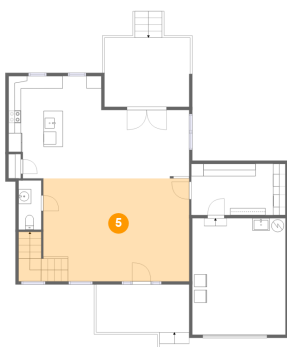

5 Floor 1 - Living Room

Dimensions: 23'3" x 16'5"
Area: 411 sq. ft
Counted as living area: Yes

Heated: Yes
Finished: Yes
Enclosed: Yes
Contiguous: Yes
Permitted: Yes
Wet space: No
Addition: No
Conversion: No