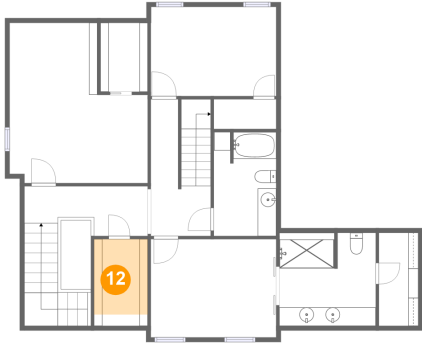

899 Pine Grove Road, Harvest, Alabama 35749, United States

12 Floor 2 - W.I.C.

Dimensions: 5'10" x 9'4"
Area: 47 sq. ft
Counted as living area: Yes

Heated: Yes
Finished: Yes
Enclosed: Yes
Contiguous: Yes
Permitted: Yes
Wet space: No
Addition: No
Conversion: No