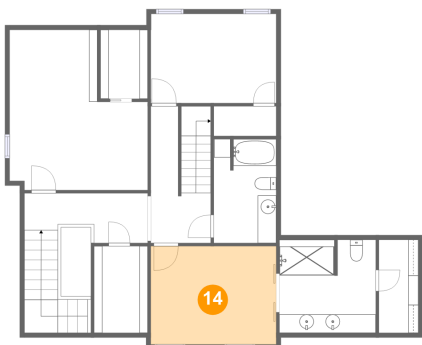

14 Floor 2 - Primary Bedroom

Dimensions: 13'7" x 10'7"
Area: 144 sq. ft
Counted as living area: Yes

Heated: Yes
Finished: Yes
Enclosed: Yes
Contiguous: Yes
Permitted: Yes
Wet space: No
Addition: No
Conversion: No