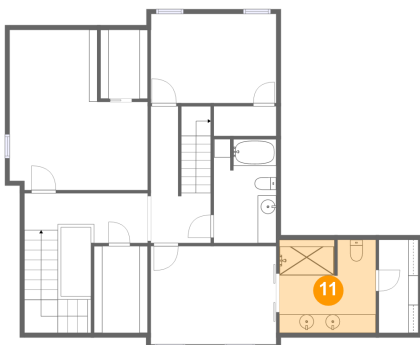

11 Floor 2 - Bath

Dimensions: 10'5" x 10'1"
Area: 103 sq. ft
Counted as living area: Yes

Heated: Yes
Finished: Yes
Enclosed: Yes
Contiguous: Yes
Permitted: Yes
Wet space: Yes
Addition: No
Conversion: No