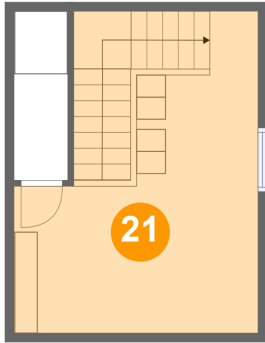

## 20 Floor 3 - W.I.C.

Dimensions: 2'11" x 9'5"  
Area: 28 sq. ft  
Counted as living area: Yes

Heated: Yes  
Finished: Yes  
Enclosed: Yes  
Contiguous: Yes  
Permitted: Yes  
Wet space: No  
Addition: No  
Conversion: No

**899 Pine Grove Road, Harvest, Alabama 35749,  
United States**

**21 Floor 3 - Bedroom**

**Dimensions: 13'7" x 17'10"**  
**Area: 210 sq. ft**  
**Counted as living area: Yes**

**Heated: Yes**  
**Finished: Yes**  
**Enclosed: Yes**  
**Contiguous: Yes**  
**Permitted: Yes**  
**Wet space: No**  
**Addition: No**  
**Conversion: No**