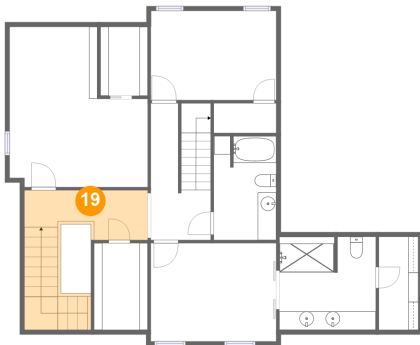

19 Floor 2 - Hall

Dimensions: 13'4" x 5'5"
Area: 117 sq. ft
Counted as living area: Yes

Heated: Yes
Finished: Yes
Enclosed: Yes
Contiguous: Yes
Permitted: Yes
Wet space: No
Addition: No
Conversion: No