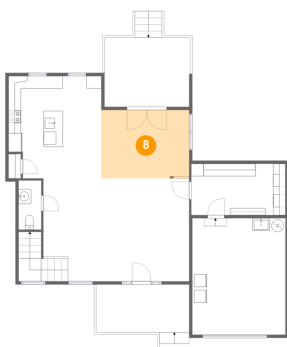

8 Floor 1 - Dining Area

Dimensions: 14'0" x 10'11"
Area: 153 sq. ft
Counted as living area: Yes

Heated: Yes
Finished: Yes
Enclosed: Yes
Contiguous: Yes
Permitted: Yes
Wet space: No
Addition: No
Conversion: No