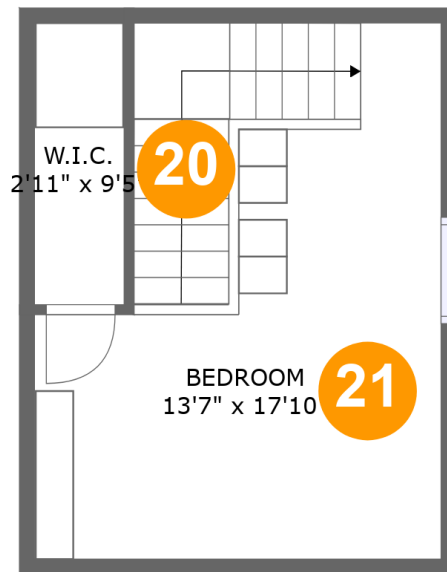

## Room dimensions

Floor 1

Total sqft: 1605 Living area: 1046

#		Dimensions	sqft	Counted as living area
1	Garage	14'10" x 18'7"	276 sq. ft	No
2	Kitchen	14'10" x 16'3"	232 sq. ft	Yes
3	Laundry	15'0" x 8'2"	123 sq. ft	Yes
4	Deck	13'8" x 10'11"	150 sq. ft	No
5	Living Room	23'3" x 16'5"	411 sq. ft	Yes
6	WC	3'7" x 7'10"	28 sq. ft	Yes
7	Porch	14'10" x 7'7"	113 sq. ft	No
8	Dining Area	14'0" x 10'11"	153 sq. ft	Yes

## Room dimensions

Floor 2

Total sqft: 1191

Living area: 1117

#		Dimensions	sqft	Counted as living area
9	Bedroom	13'7" x 9'8"	131 sq. ft	Yes
10	Bath	6'9" x 11'3"	74 sq. ft	Yes
11	Bath	10'5" x 10'1"	103 sq. ft	Yes
12	W.I.C.	5'10" x 9'4"	47 sq. ft	Yes
13	Open To Below	3'3" x 7'5"	24 sq. ft	No
14	Primary Bedroom	13'7" x 10'7"	144 sq. ft	Yes
15	Office	14'11" x 17'4"	195 sq. ft	Yes
16	Hall	6'6" x 14'9"	92 sq. ft	Yes
17	W.I.C.	4'3" x 10'1"	43 sq. ft	Yes
18	Room	5'1" x 7'5"	27 sq. ft	Yes
19	Hall	13'4" x 5'5"	117 sq. ft	Yes

**899 Pine Grove Road, Harvest, Alabama 35749,  
United States****Room dimensions**

Floor 3

Total sqft: 274 Living area: 274

#		Dimensions	sqft	Counted as living area
20	W.I.C.	2'11" x 9'5"	28 sq. ft	Yes
21	Bedroom	13'7" x 17'10"	210 sq. ft	Yes

**899 Pine Grove Road, Harvest, Alabama 35749,  
United States**

**21 Floor 3 - Bedroom**

**Dimensions: 13'7" x 17'10"**  
**Area: 210 sq. ft**  
**Counted as living area: Yes**

**Heated: Yes**  
**Finished: Yes**  
**Enclosed: Yes**  
**Contiguous: Yes**  
**Permitted: Yes**  
**Wet space: No**  
**Addition: No**  
**Conversion: No**