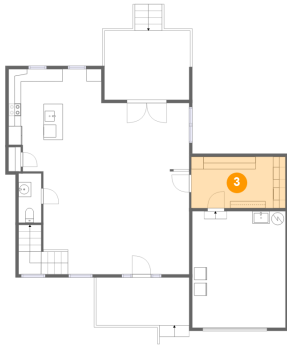

899 Pine Grove Road, Harvest, Alabama 35749, United States

3 Floor 1 - Laundry

Dimensions: 15'0" x 8'2"
Area: 123 sq. ft
Counted as living area: Yes

Heated: Yes
Finished: Yes
Enclosed: Yes
Contiguous: Yes
Permitted: Yes
Wet space: No
Addition: No
Conversion: No