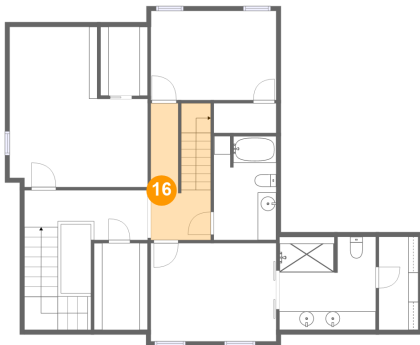

16 Floor 2 - Hall

Dimensions: 6'6" x 14'9"
Area: 92 sq. ft
Counted as living area: Yes

Heated: Yes
Finished: Yes
Enclosed: Yes
Contiguous: Yes
Permitted: Yes
Wet space: No
Addition: No
Conversion: No