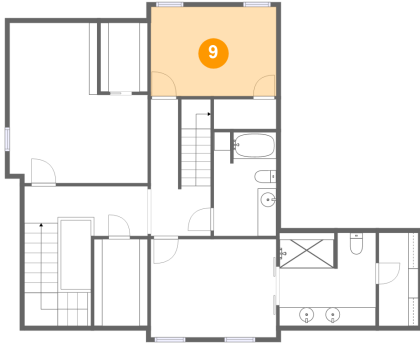

899 Pine Grove Road, Harvest, Alabama 35749, United States

9 Floor 2 - Bedroom

Dimensions: 13'7" x 9'8"
Area: 131 sq. ft
Counted as living area: Yes

Heated: Yes
Finished: Yes
Enclosed: Yes
Contiguous: Yes
Permitted: Yes
Wet space: No
Addition: No
Conversion: No