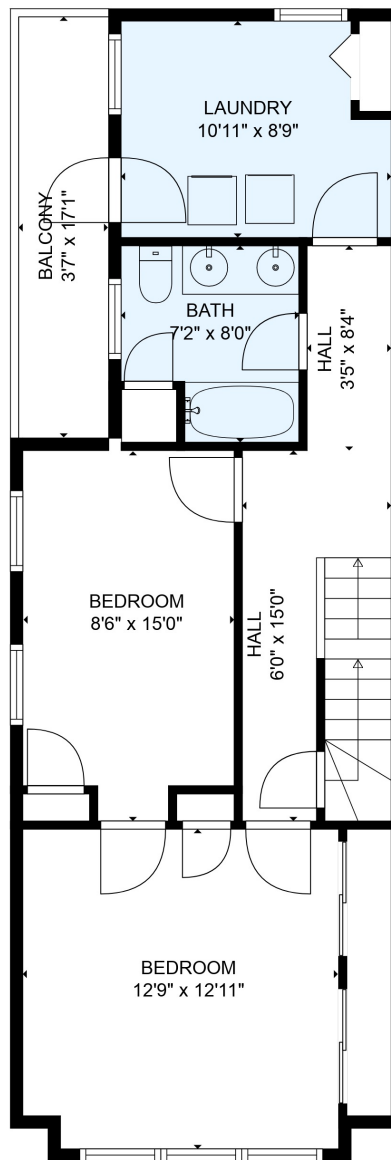

FLOOR 1

FLOOR 2

FLOOR 3

TOTAL: 1742 sq. ft
 FLOOR 1: 763 sq. ft, FLOOR 2: 608 sq. ft, FLOOR 3: 371 sq. ft
 EXCLUDED AREAS: PORCH: 129 sq. ft, PATIO: 31 sq. ft, BALCONY: 62 sq. ft

MEASUREMENTS ARE DEEMED RELIABLE BUT ARE NOT GUARANTEED.

TOTAL: 1742 sq. ft

FLOOR 1: 763 sq. ft, FLOOR 2: 608 sq. ft, FLOOR 3: 371 sq. ft

EXCLUDED AREAS: PORCH: 129 sq. ft, PATIO: 31 sq. ft, BALCONY: 62 sq. ft

MEASUREMENTS ARE DEEMED RELIABLE BUT ARE NOT GUARANTEED.