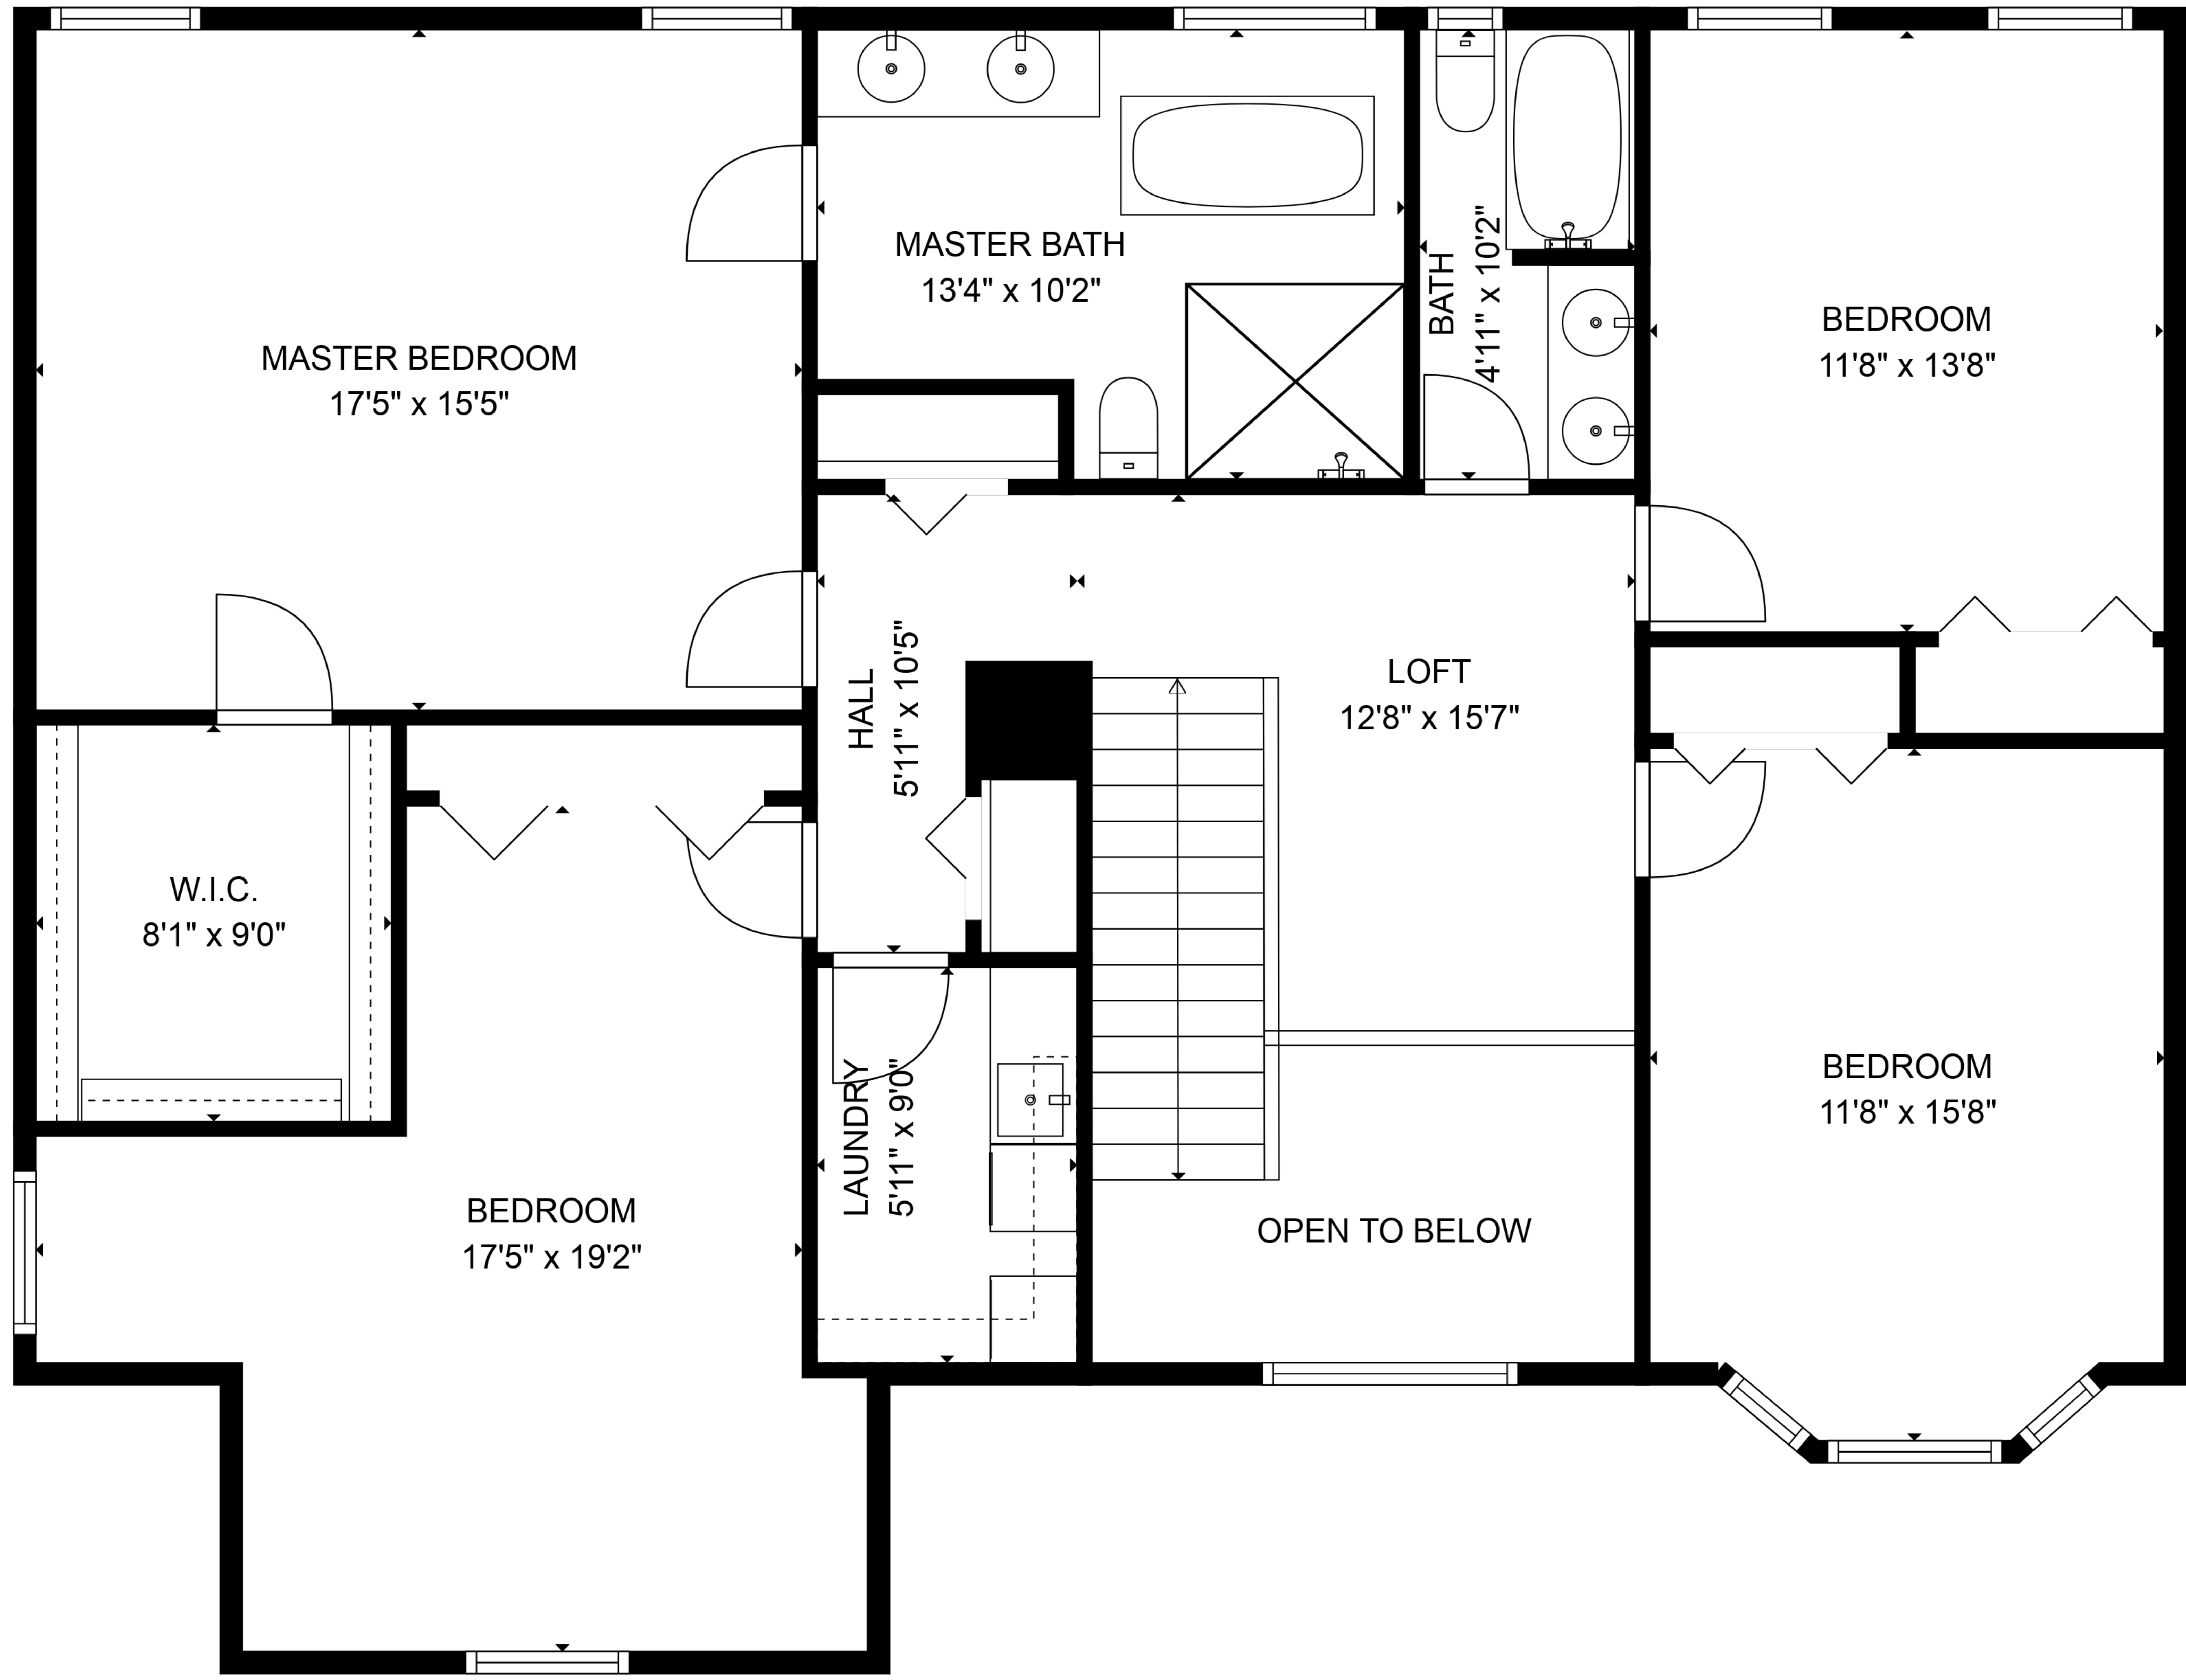

TOTAL: 2597 sq. ft

FLOOR 1: 1107 sq. ft, FLOOR 2: 1490 sq. ft

EXCLUDED AREAS: GARAGE: 498 sq. ft, PORCH: 573 sq. ft, SCREENED PORCH: 550 sq. ft,
 OPEN TO BELOW: 76 sq. ft

SIZES AND DIMENSIONS ARE APPROXIMATE, DEEMED HIGHLY RELIABLE BUT NOT GUARANTEED.

FLOOR 1

FLOOR 2

TOTAL: 2597 sq. ft
 FLOOR 1: 1107 sq. ft, FLOOR 2: 1490 sq. ft
 EXCLUDED AREAS: GARAGE: 498 sq. ft, PORCH: 573 sq. ft, SCREENED PORCH: 550 sq. ft,
 OPEN TO BELOW: 76 sq. ft

SIZES AND DIMENSIONS ARE APPROXIMATE, DEEMED HIGHLY RELIABLE BUT NOT GUARANTEED.