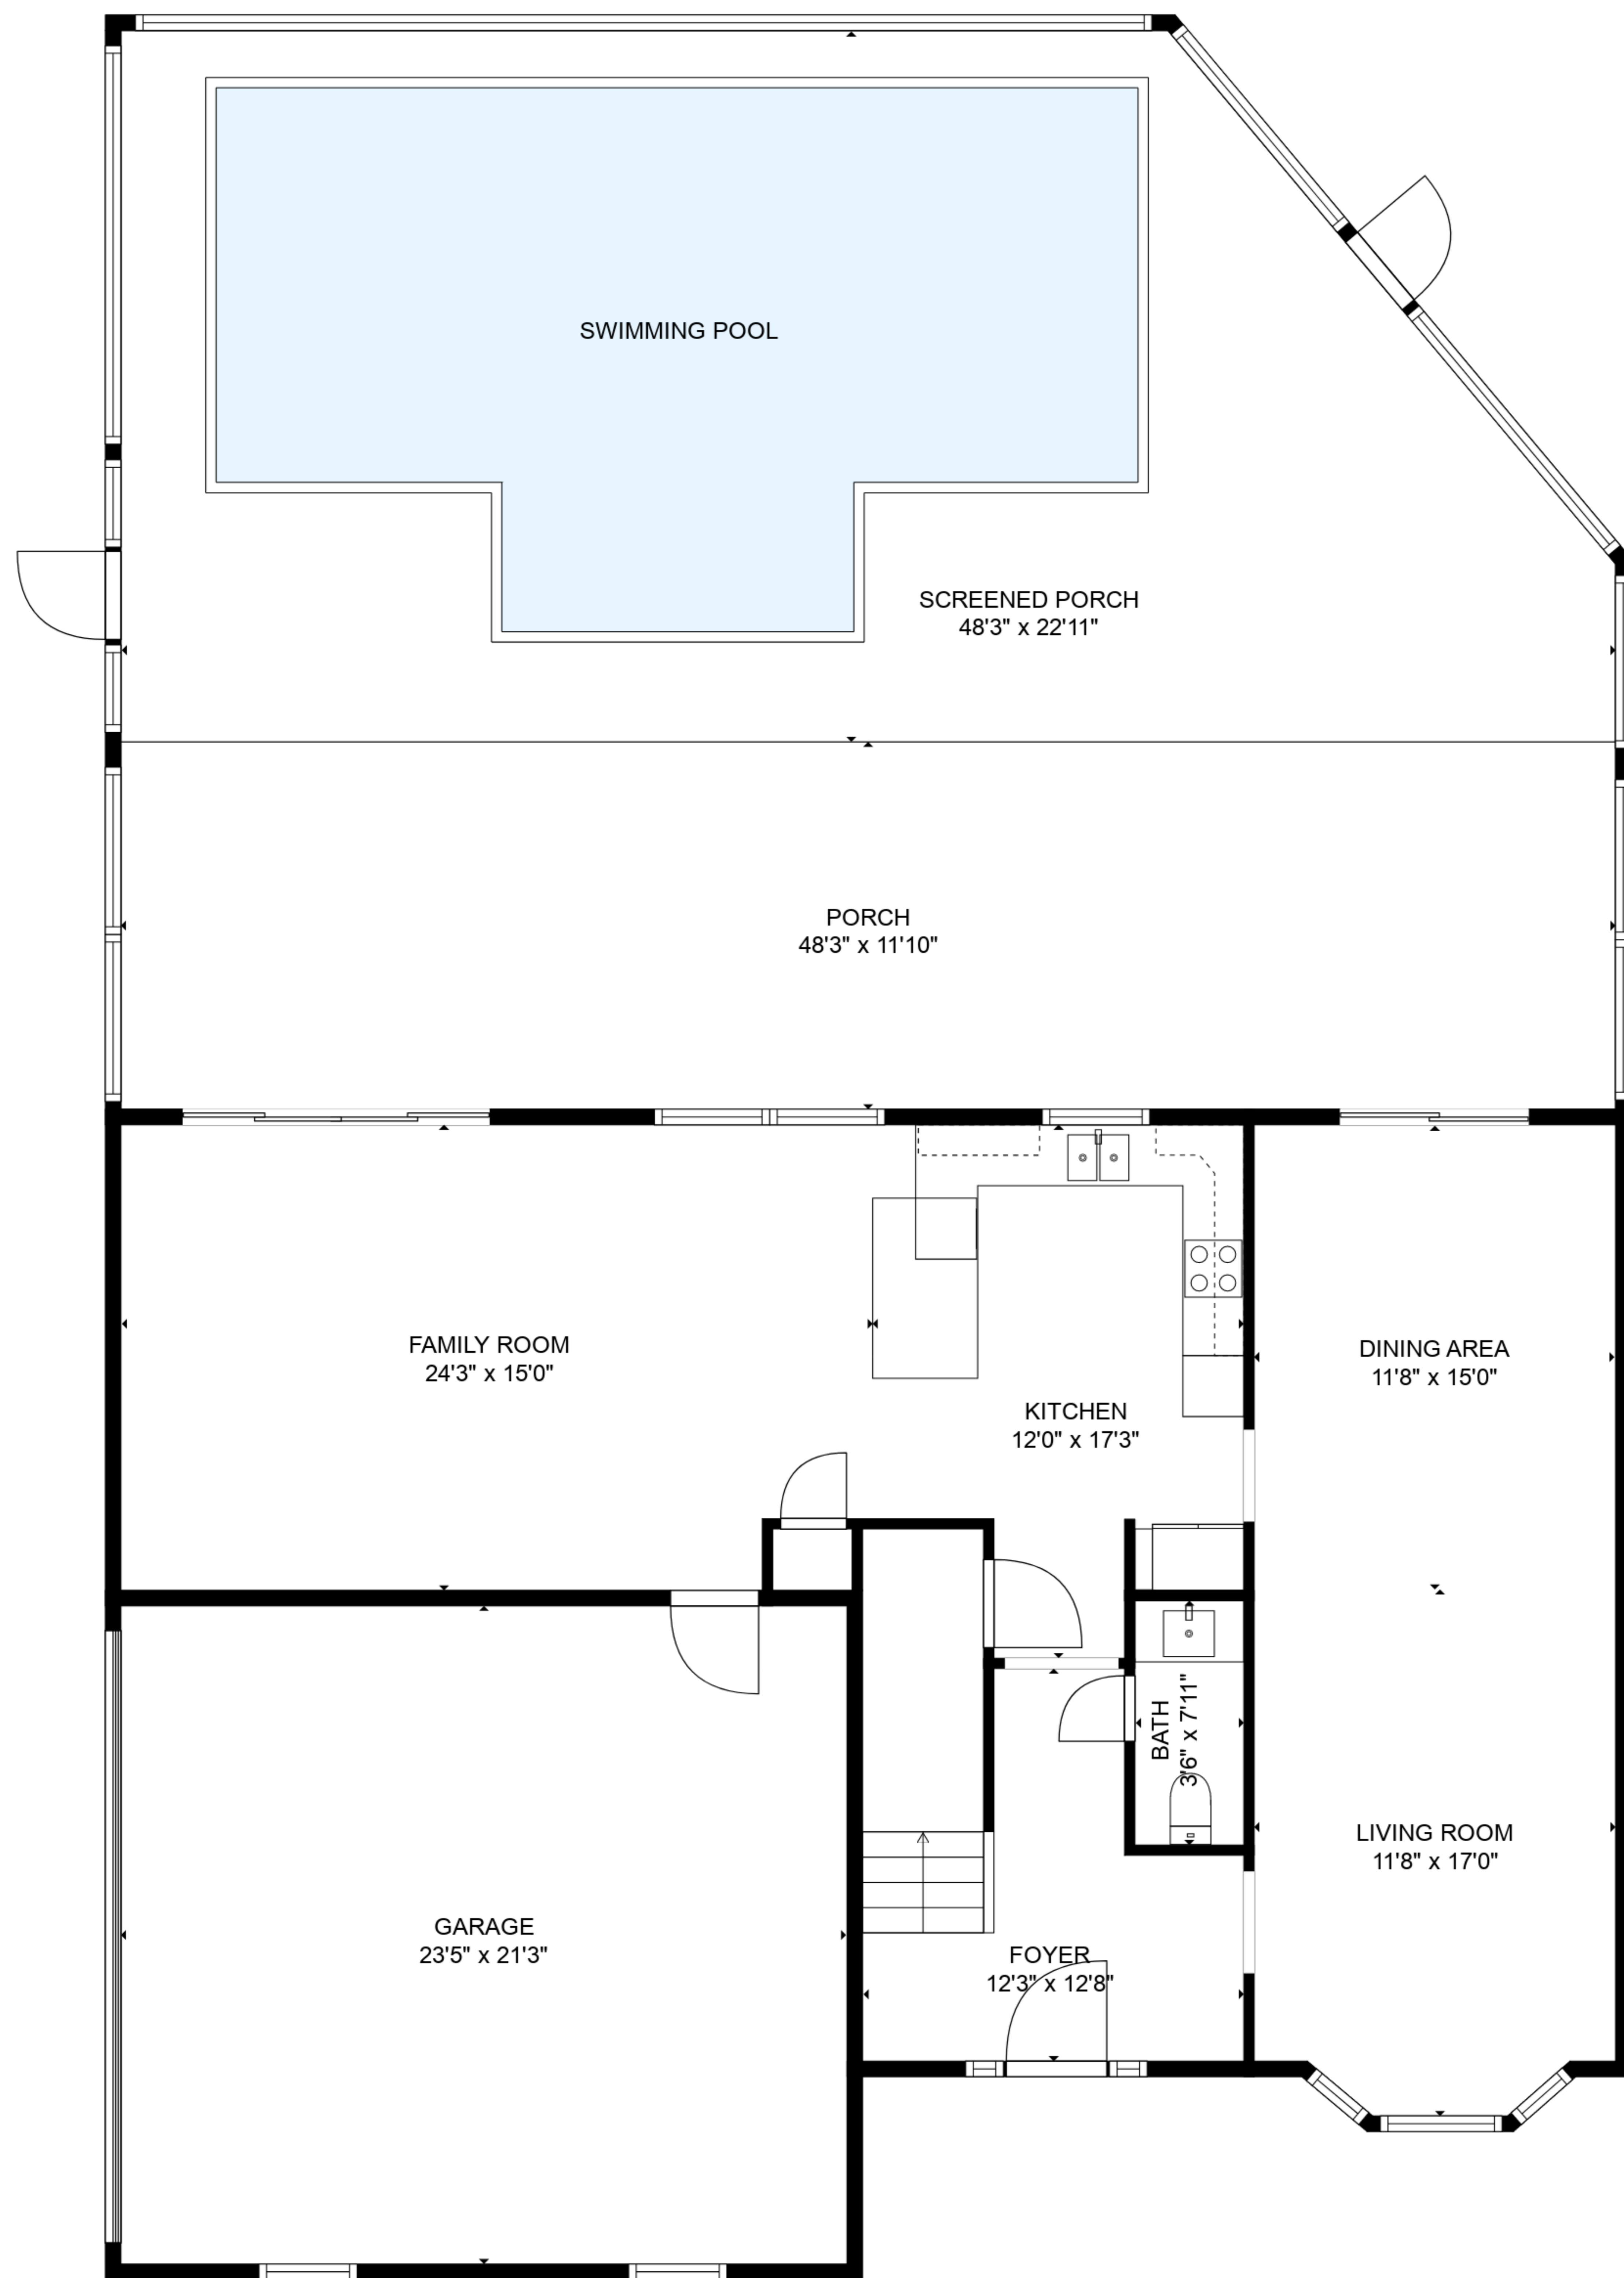

TOTAL: 2597 sq. ft

FLOOR 1: 1107 sq. ft, FLOOR 2: 1490 sq. ft

EXCLUDED AREAS: GARAGE: 498 sq. ft, PORCH: 573 sq. ft, SCREENED PORCH: 550 sq. ft,
 OPEN TO BELOW: 76 sq. ft

SIZES AND DIMENSIONS ARE APPROXIMATE, DEEMED HIGHLY RELIABLE BUT NOT GUARANTEED.

FLOOR 1

FLOOR 2

TOTAL: 2597 sq. ft
 FLOOR 1: 1107 sq. ft, FLOOR 2: 1490 sq. ft
 EXCLUDED AREAS: GARAGE: 498 sq. ft, PORCH: 573 sq. ft, SCREENED PORCH: 550 sq. ft,
 OPEN TO BELOW: 76 sq. ft

SIZES AND DIMENSIONS ARE APPROXIMATE, DEEMED HIGHLY RELIABLE BUT NOT GUARANTEED.