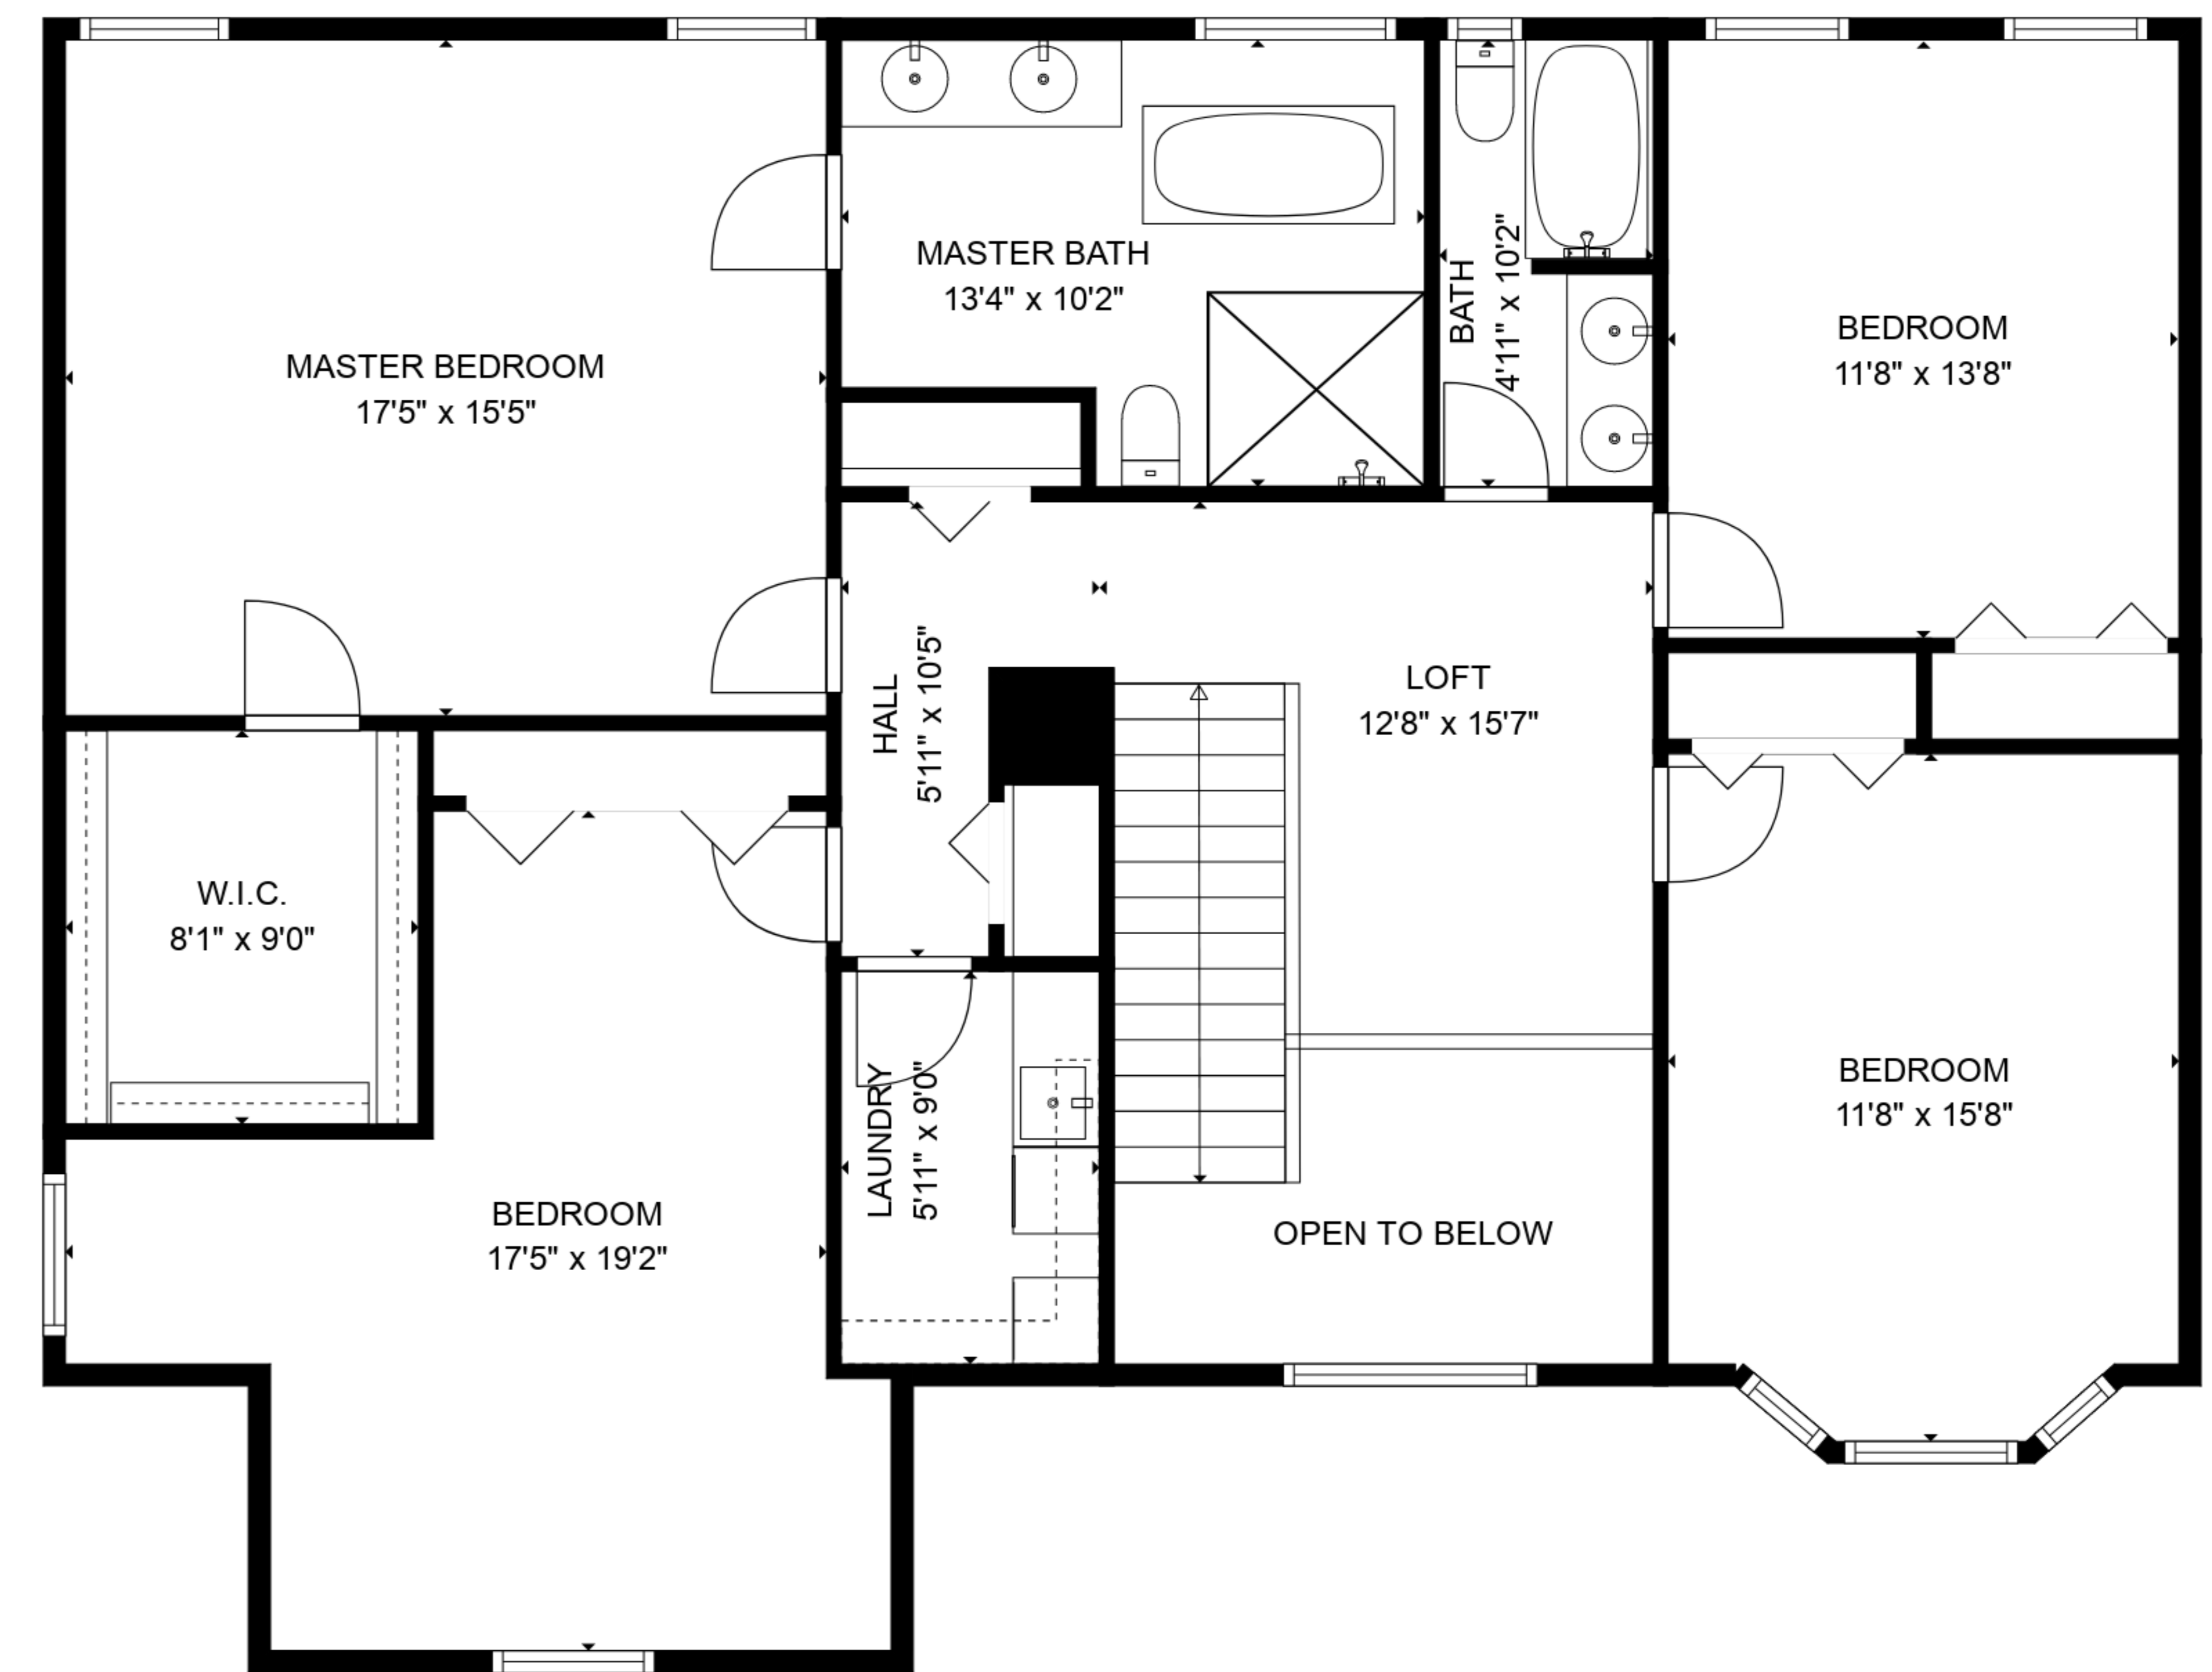

TOTAL: 2597 sq. ft

FLOOR 1: 1107 sq. ft, FLOOR 2: 1490 sq. ft

EXCLUDED AREAS: GARAGE: 498 sq. ft, PORCH: 573 sq. ft, SCREENED PORCH: 550 sq. ft,
 OPEN TO BELOW: 76 sq. ft

SIZES AND DIMENSIONS ARE APPROXIMATE, DEEMED HIGHLY RELIABLE BUT NOT GUARANTEED.

FLOOR 1

FLOOR 2

TOTAL: 2597 sq. ft
 FLOOR 1: 1107 sq. ft, FLOOR 2: 1490 sq. ft
 EXCLUDED AREAS: GARAGE: 498 sq. ft, PORCH: 573 sq. ft, SCREENED PORCH: 550 sq. ft,
 OPEN TO BELOW: 76 sq. ft

SIZES AND DIMENSIONS ARE APPROXIMATE, DEEMED HIGHLY RELIABLE BUT NOT GUARANTEED.