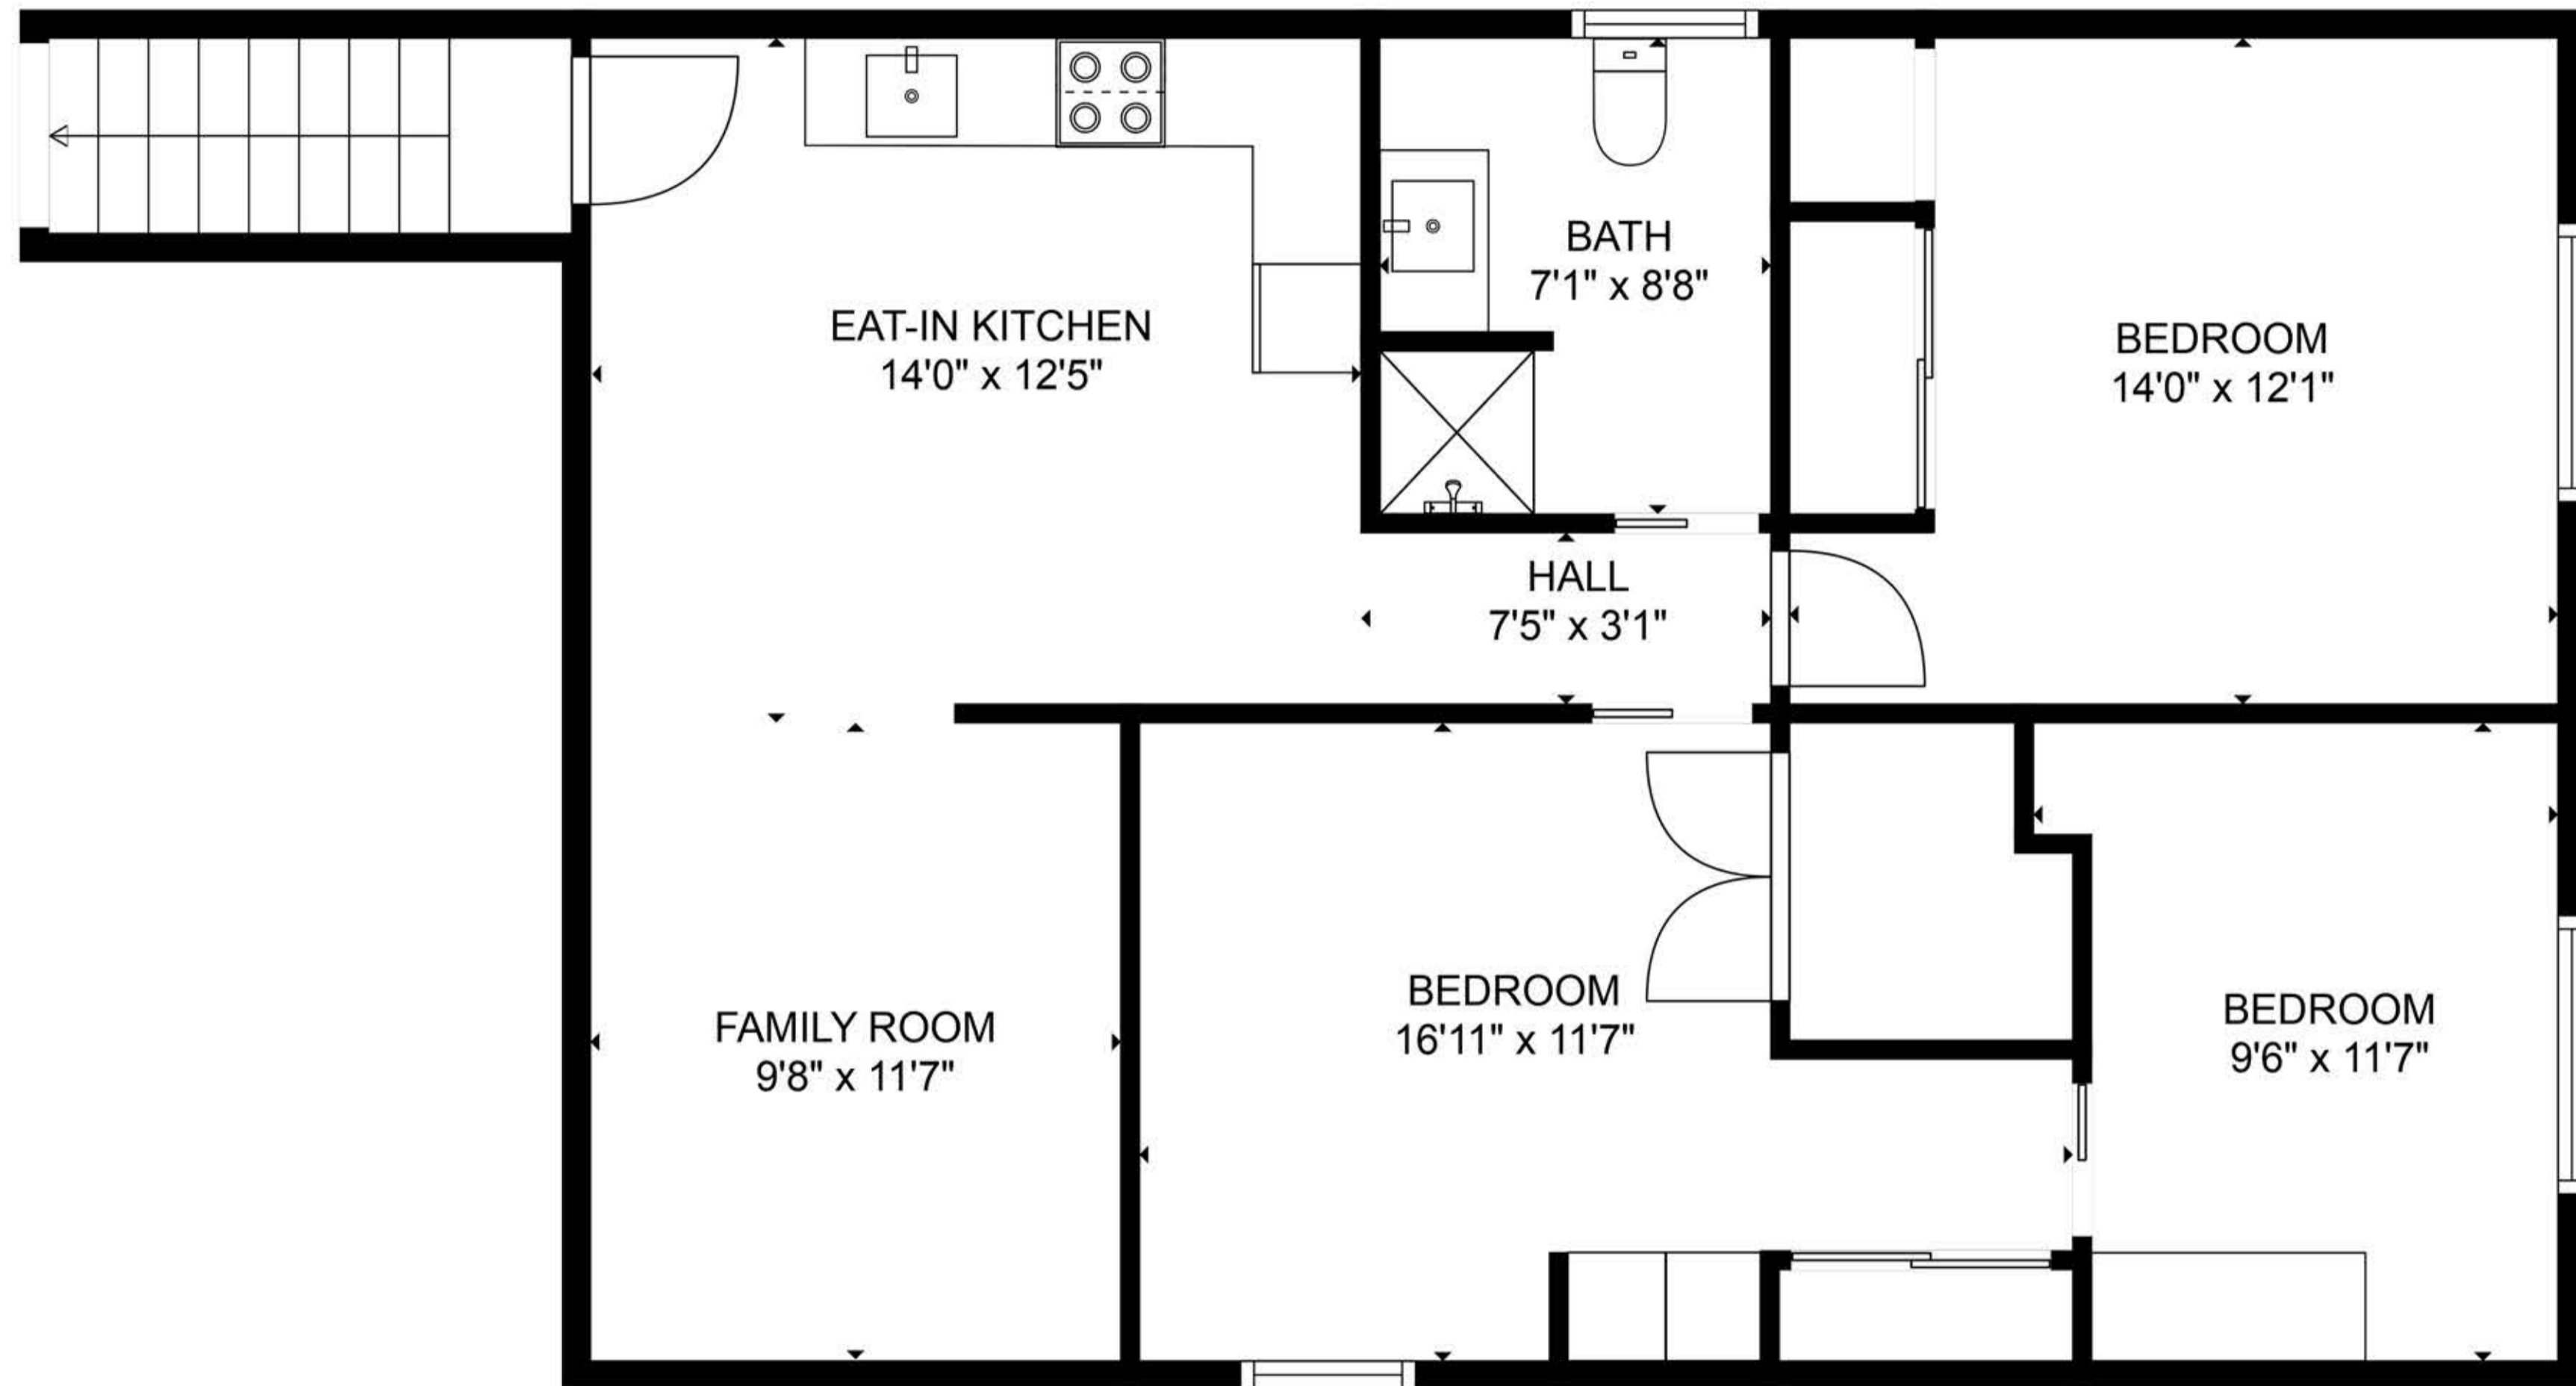

2209 26th Ave

Missoula, MT 59804

3

BEDROOMS

2

BATHROOMS

2016

TOTAL SQ.FT.

Measurements are approximate and may not be to scale.

The floor plan illustration is not suitable for construction/architectural purposes.

This communication is not intended to cause or induce breach of an existing agency agreement.