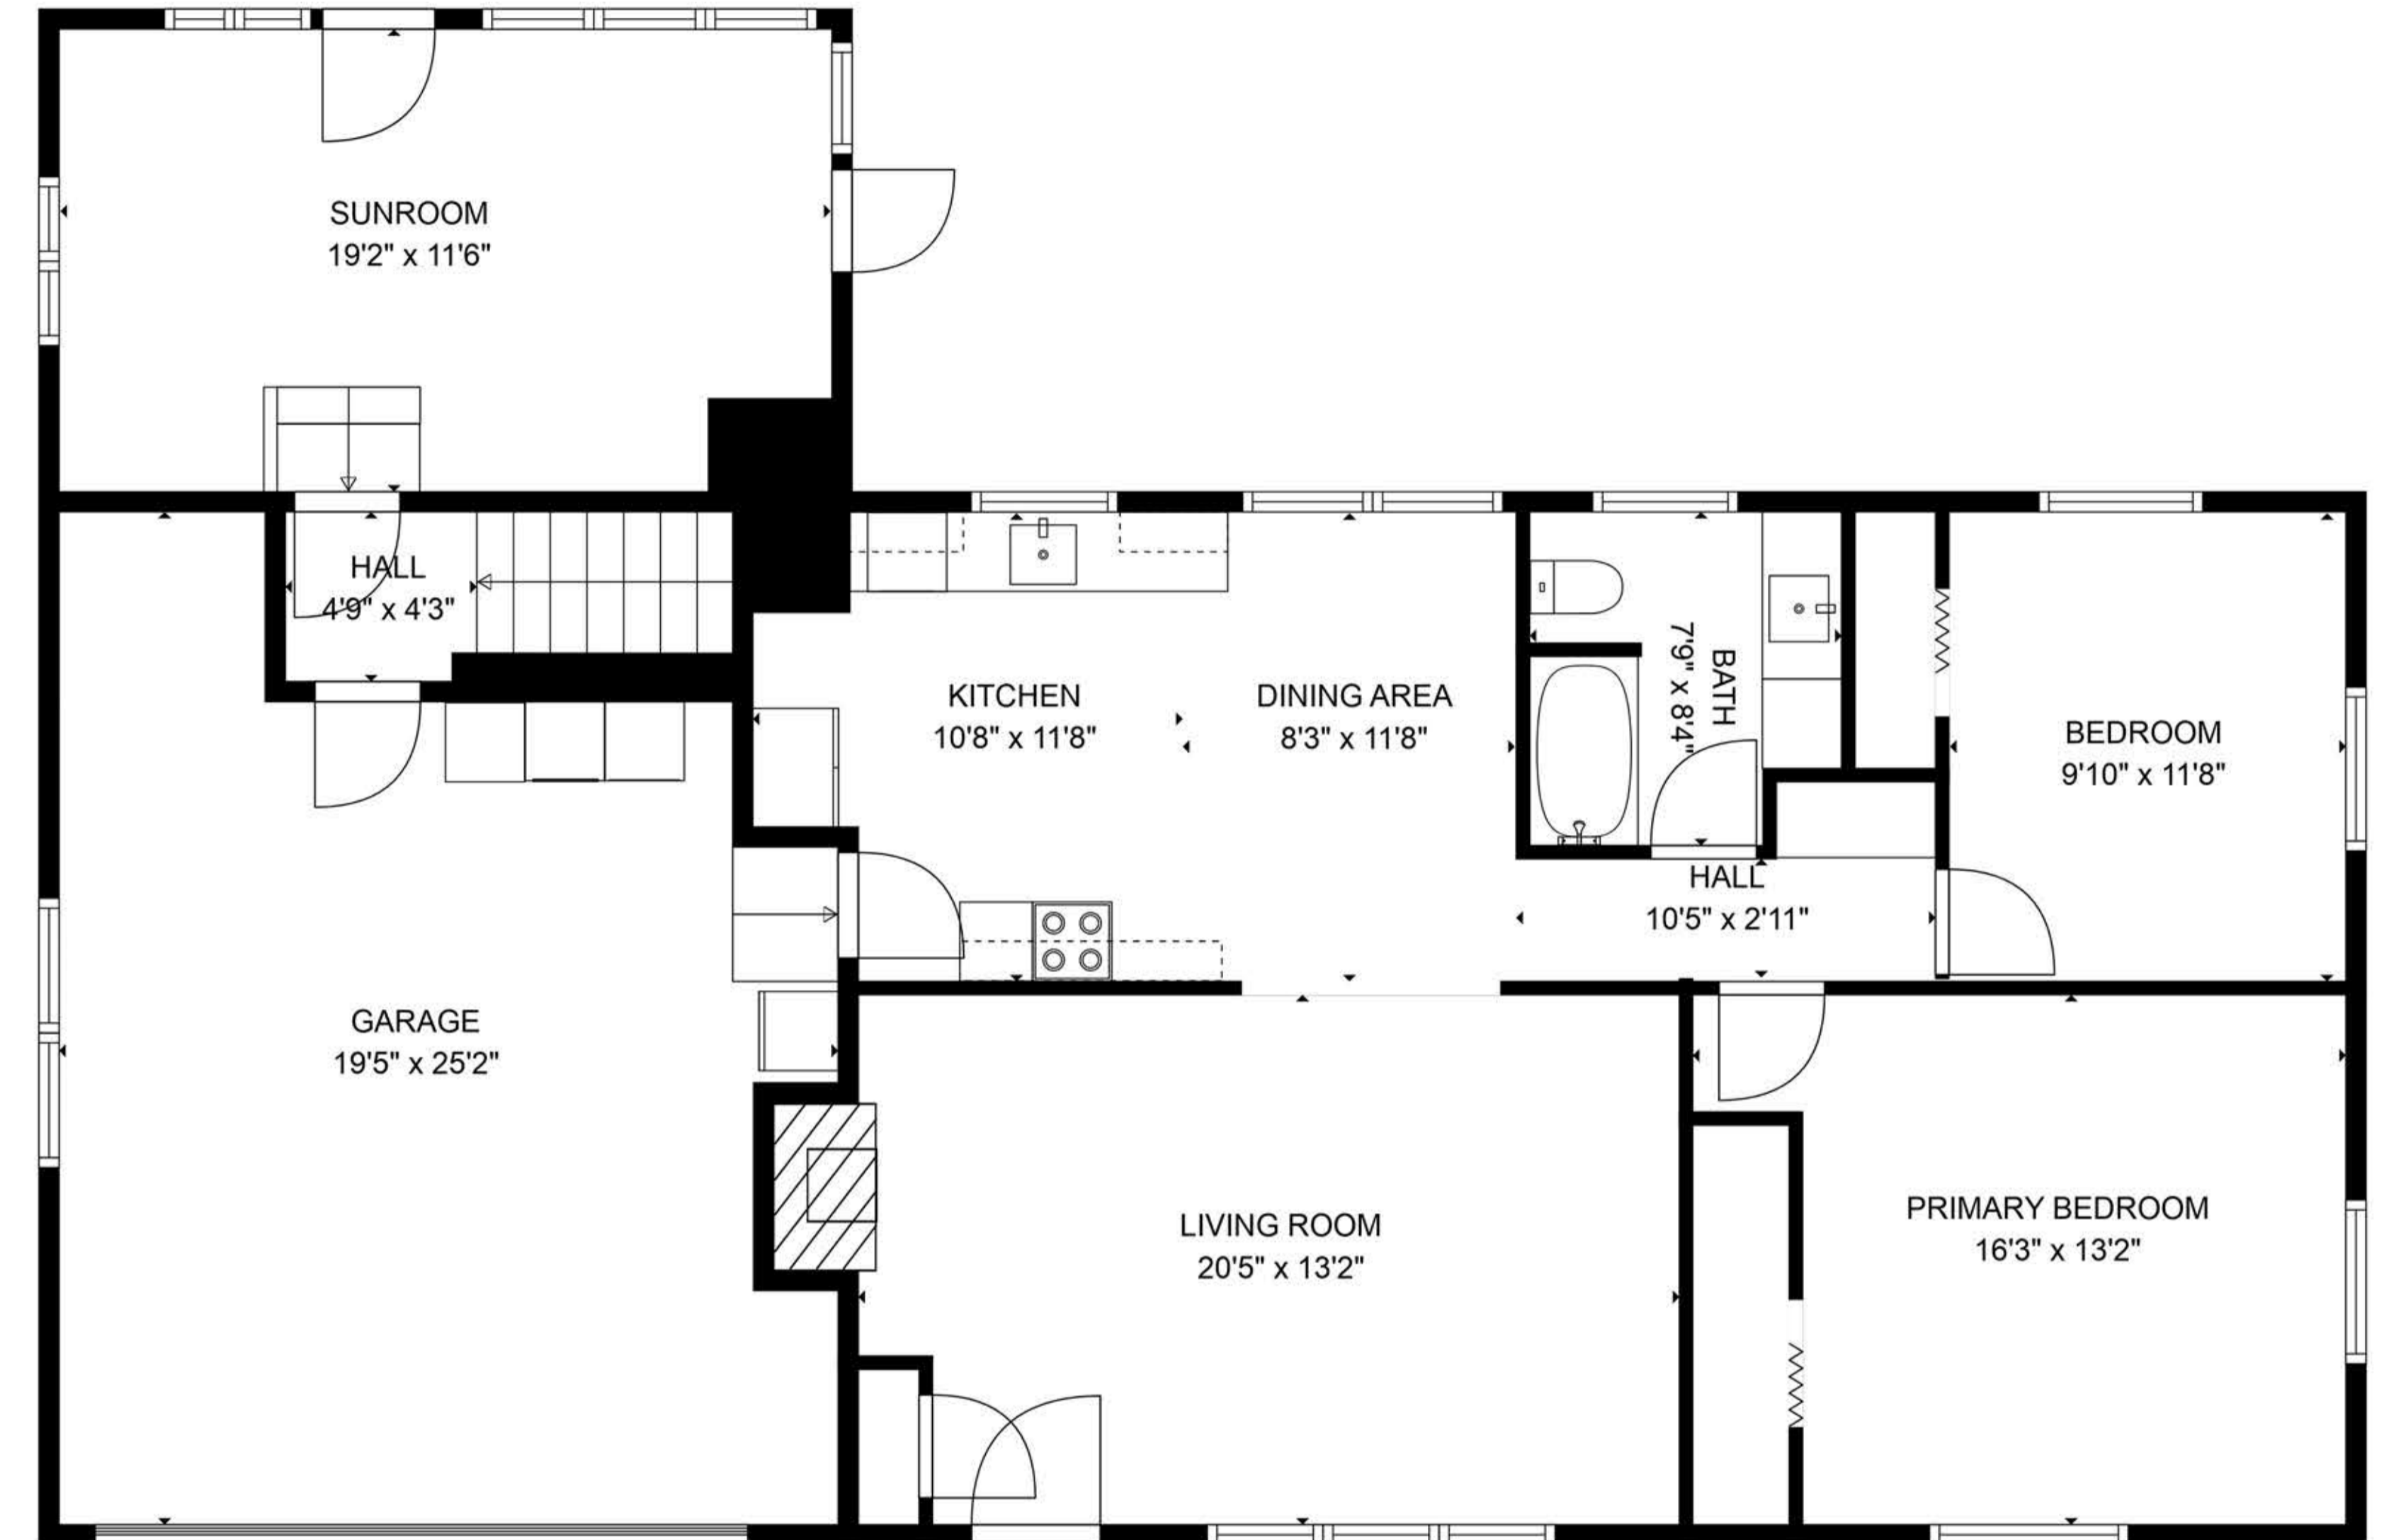

2209 26th Ave

Missoula, MT 59804

3

BEDROOMS

2

BATHROOMS

2016

TOTAL SQ.FT.

Measurements are approximate and may not be to scale.

The floor plan illustration is not suitable for construction/architectural purposes.

This communication is not intended to cause or induce breach of an existing agency agreement.