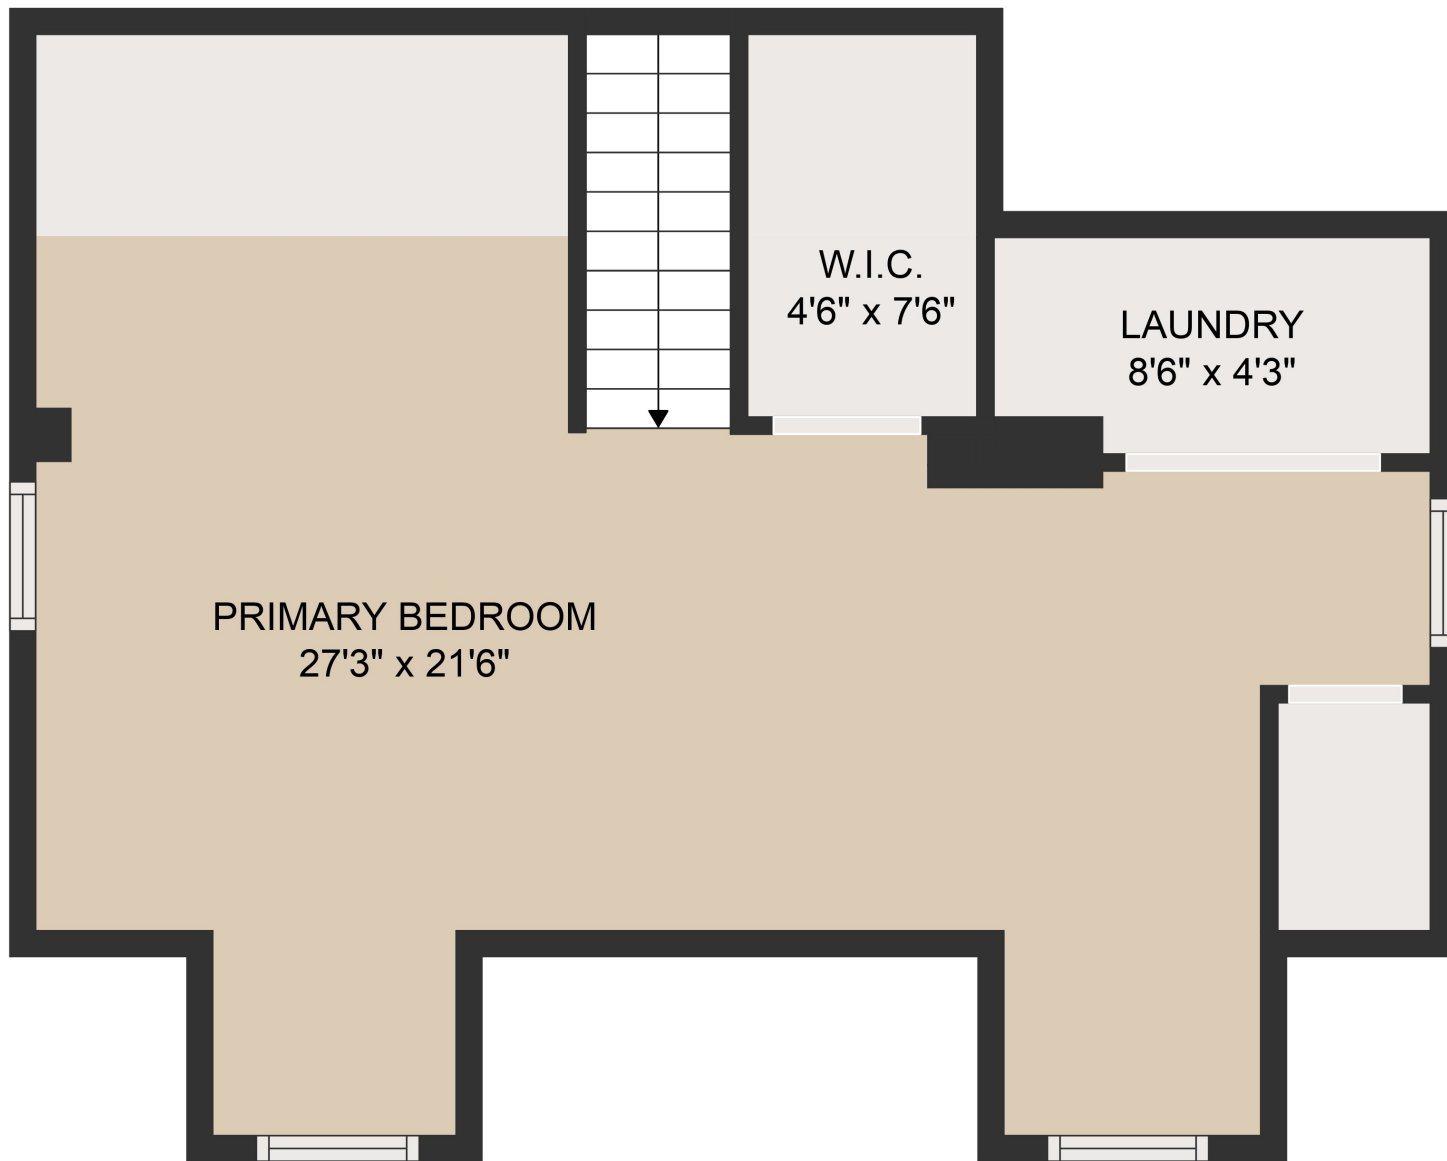

FLOOR 1

FLOOR 2

GROSS INTERNAL AREA
 FLOOR 1: 653 sq. ft, FLOOR 2: 481 sq. ft
 EXCLUDED AREAS: UTILITY: 47 sq. ft
 TOTAL: 1134 sq. ft

MEASUREMENTS ARE DEEMED HIGHLY RELIABLE BUT NOT GUARANTEED.

GROSS INTERNAL AREA
FLOOR 1: 653 sq. ft, FLOOR 2: 481 sq. ft
EXCLUDED AREAS: UTILITY: 47 sq. ft
TOTAL: 1134 sq. ft

MEASUREMENTS ARE DEEMED HIGHLY RELIABLE BUT NOT GUARANTEED.

GROSS INTERNAL AREA
FLOOR 1: 653 sq. ft, FLOOR 2: 481 sq. ft
EXCLUDED AREAS: UTILITY: 47 sq. ft
TOTAL: 1134 sq. ft
MEASUREMENTS ARE DEEMED HIGHLY RELIABLE BUT NOT GUARANTEED.