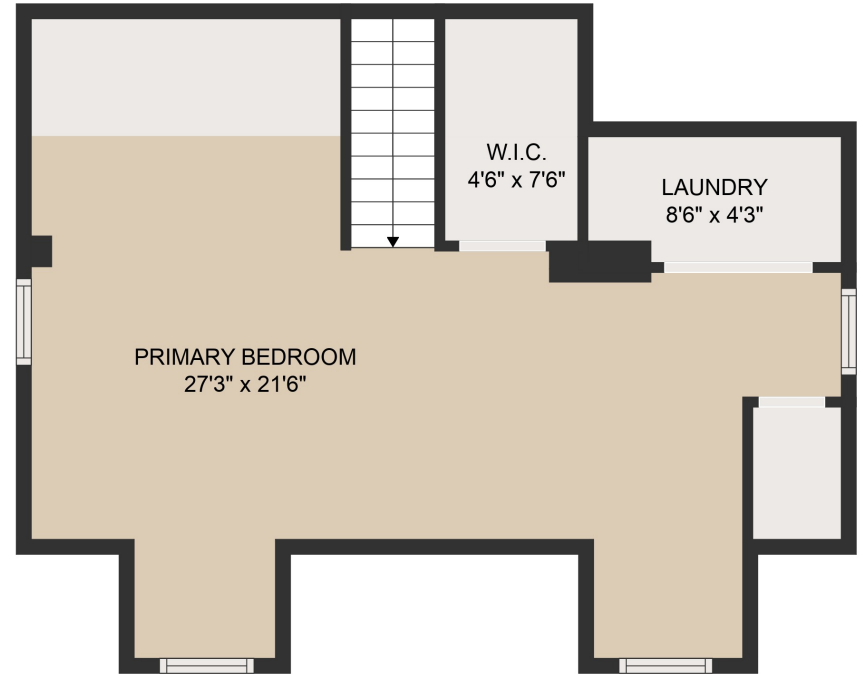

FLOOR 1

FLOOR 2

GROSS INTERNAL AREA
 FLOOR 1: 653 sq. ft, FLOOR 2: 481 sq. ft
 EXCLUDED AREAS: UTILITY: 47 sq. ft
 TOTAL: 1134 sq. ft

MEASUREMENTS ARE DEEMED HIGHLY RELIABLE BUT NOT GUARANTEED.

GROSS INTERNAL AREA
FLOOR 1: 653 sq. ft, FLOOR 2: 481 sq. ft
EXCLUDED AREAS: UTILITY: 47 sq. ft
TOTAL: 1134 sq. ft

MEASUREMENTS ARE DEEMED HIGHLY RELIABLE BUT NOT GUARANTEED.

GROSS INTERNAL AREA
FLOOR 1: 653 sq. ft, FLOOR 2: 481 sq. ft
EXCLUDED AREAS: UTILITY: 47 sq. ft
TOTAL: 1134 sq. ft
MEASUREMENTS ARE DEEMED HIGHLY RELIABLE BUT NOT GUARANTEED.