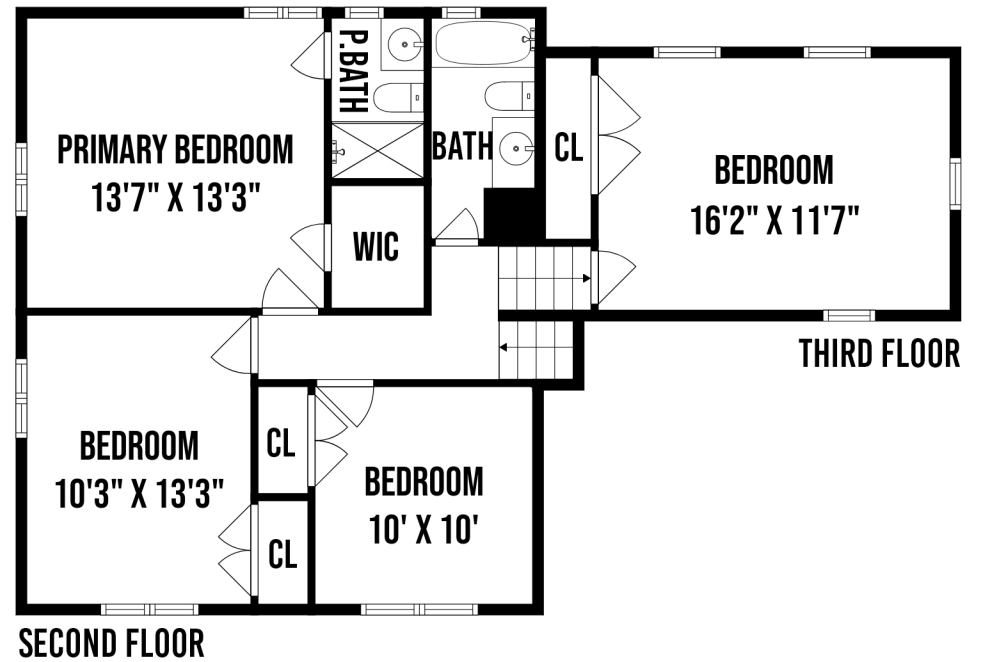

18 CIRCLE DRIVE SYOSSET NY

PREPARED BY HOME MEDIA GROUP INC. TEL 212-731-2301

THIS FLOOR PLAN ILLUSTRATION IS AN APPROXIMATION OF EXISTING STRUCTURES AND FEATURES AND IS PROVIDED FOR CONVENIENCE ONLY WITH THE PERMISSION OF THE SELLER. ALL MEASUREMENTS ARE APPROXIMATE AND NOT GUARANTEED TO BE EXACT OR TO SCALE.