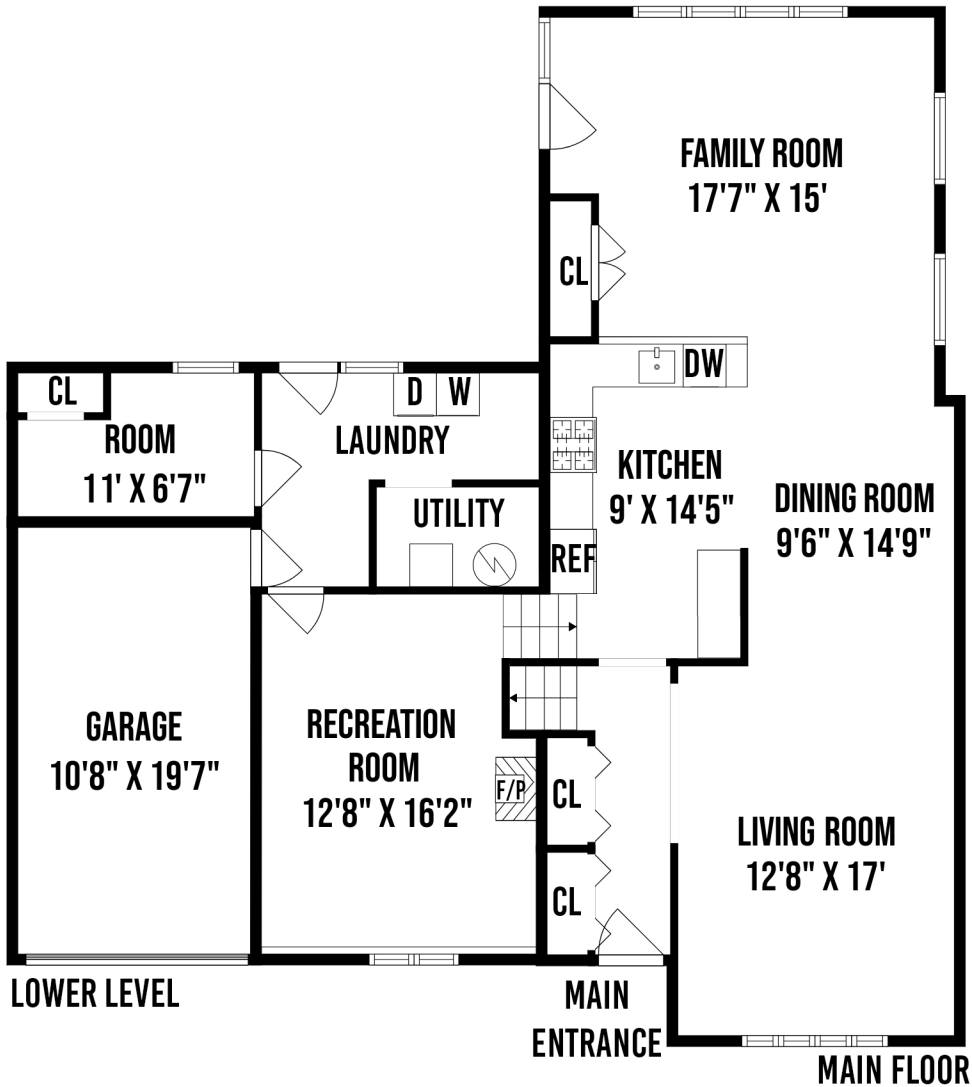

18 CIRCLE DRIVE SYOSSET NY

PREPARED BY HOME MEDIA GROUP INC. TEL 212-731-2301

THIS FLOOR PLAN ILLUSTRATION IS AN APPROXIMATION OF EXISTING STRUCTURES AND FEATURES AND IS PROVIDED FOR CONVENIENCE ONLY WITH THE PERMISSION OF THE SELLER. ALL MEASUREMENTS ARE APPROXIMATE AND NOT GUARANTEED TO BE EXACT OR TO SCALE.