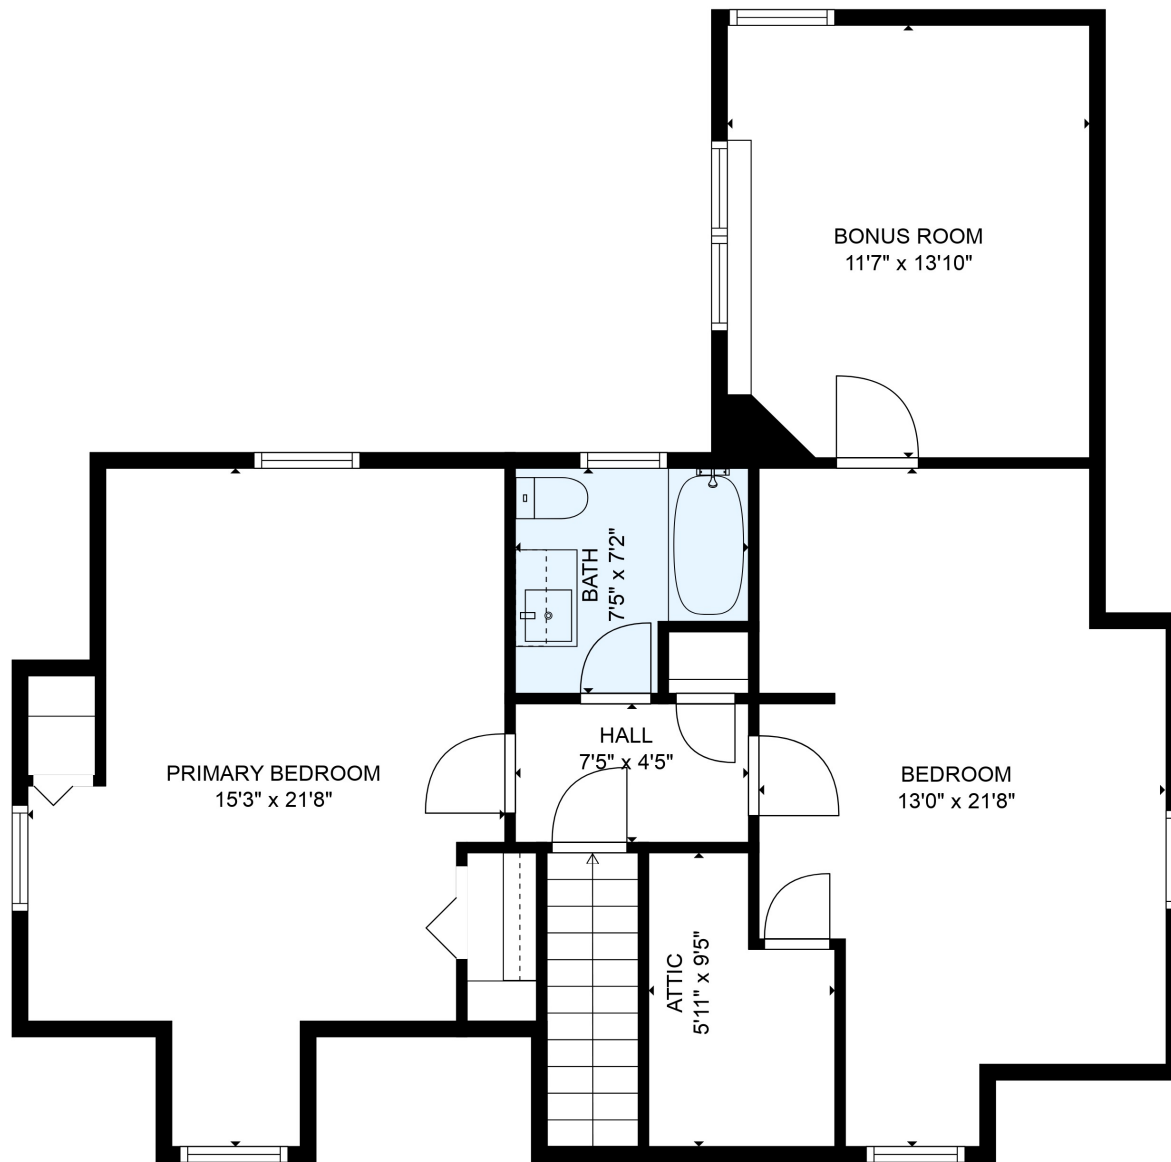

FLOOR 2

FLOOR 3

FLOOR 1

Total scanned area: 3768 sq. ft

SIZES AND DIMENSIONS ARE ESTIMATED

Total scanned area: 3768 sq. ft

SIZES AND DIMENSIONS ARE ESTIMATED