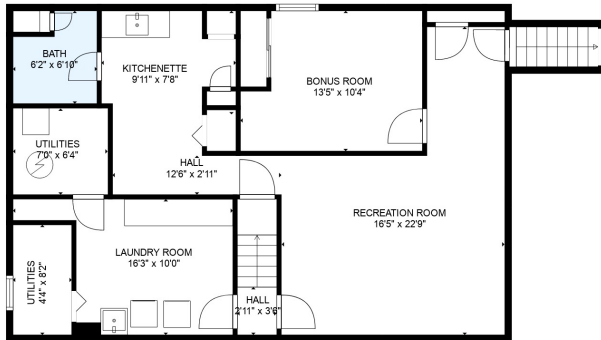

FLOOR 2

FLOOR 3

FLOOR 1

Total scanned area: 3768 sq. ft

SIZES AND DIMENSIONS ARE ESTIMATED

Total scanned area: 3768 sq. ft

SIZES AND DIMENSIONS ARE ESTIMATED