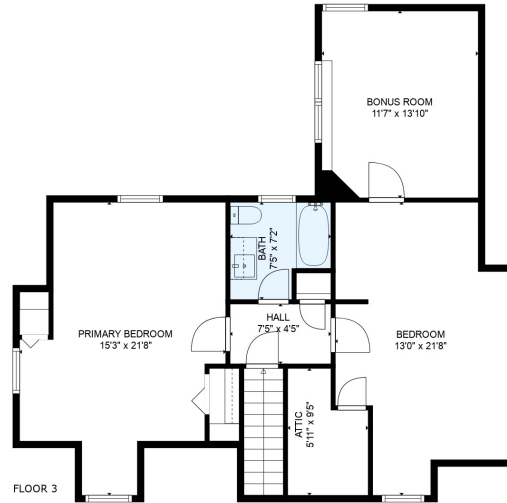

FLOOR 2

FLOOR 3

FLOOR 1

Total scanned area: 3768 sq. ft

SIZES AND DIMENSIONS ARE ESTIMATED

Total scanned area: 3768 sq. ft

SIZES AND DIMENSIONS ARE ESTIMATED