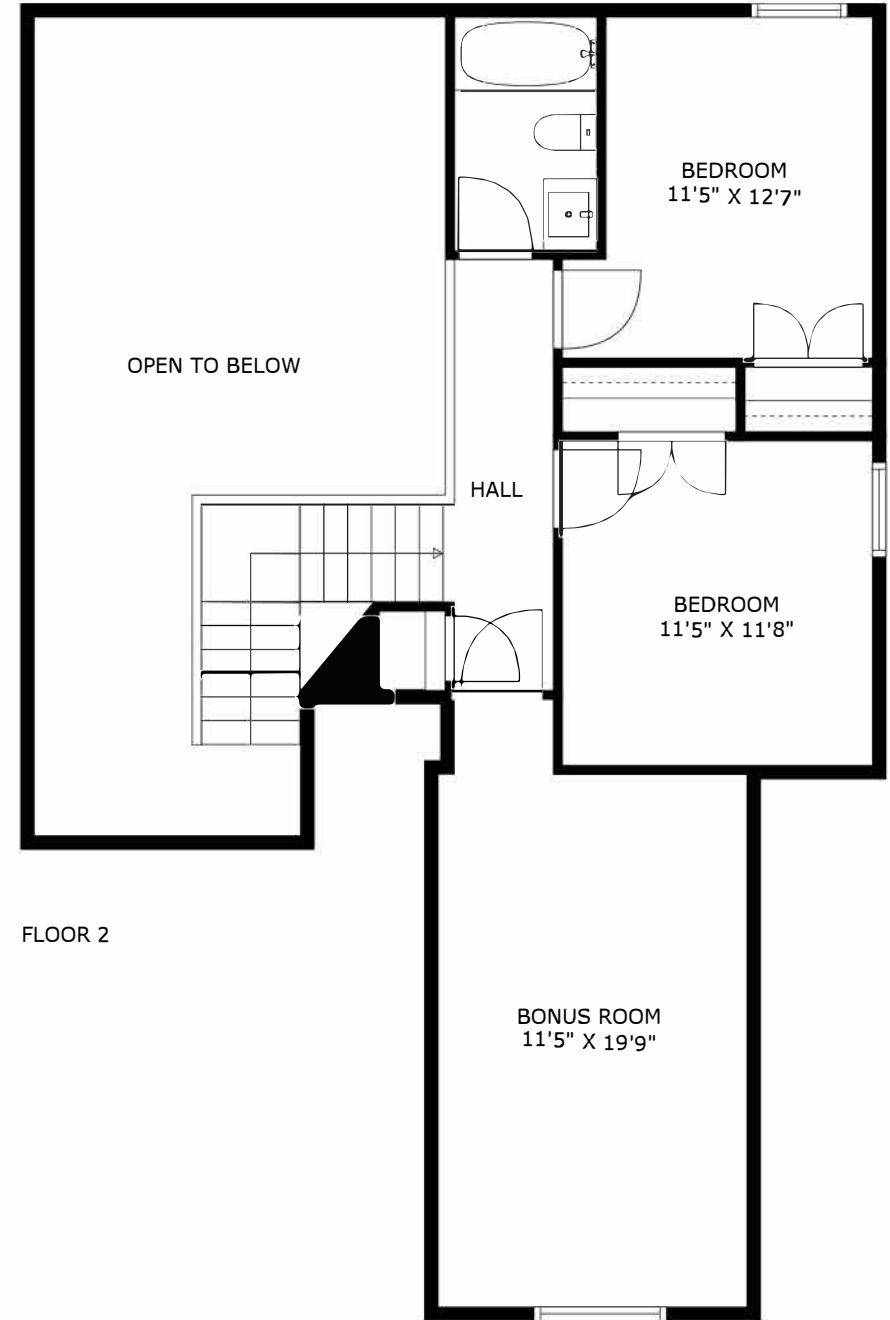

3972 SHASTA CIRCLE

TOTAL LIVING AREA: 2042SF

FLOOR 1: 1263SF, FLOOR 2: 779SF

Symbols On Sketch (stairs, Doors, Windows, Utilities) Are For Placement, Not To Scale. Patio/Porch Are Approximate Dimensions. Sketch Is For Marketing And Informational Purposes And Is Approximate Representation Of Home Floor Plan