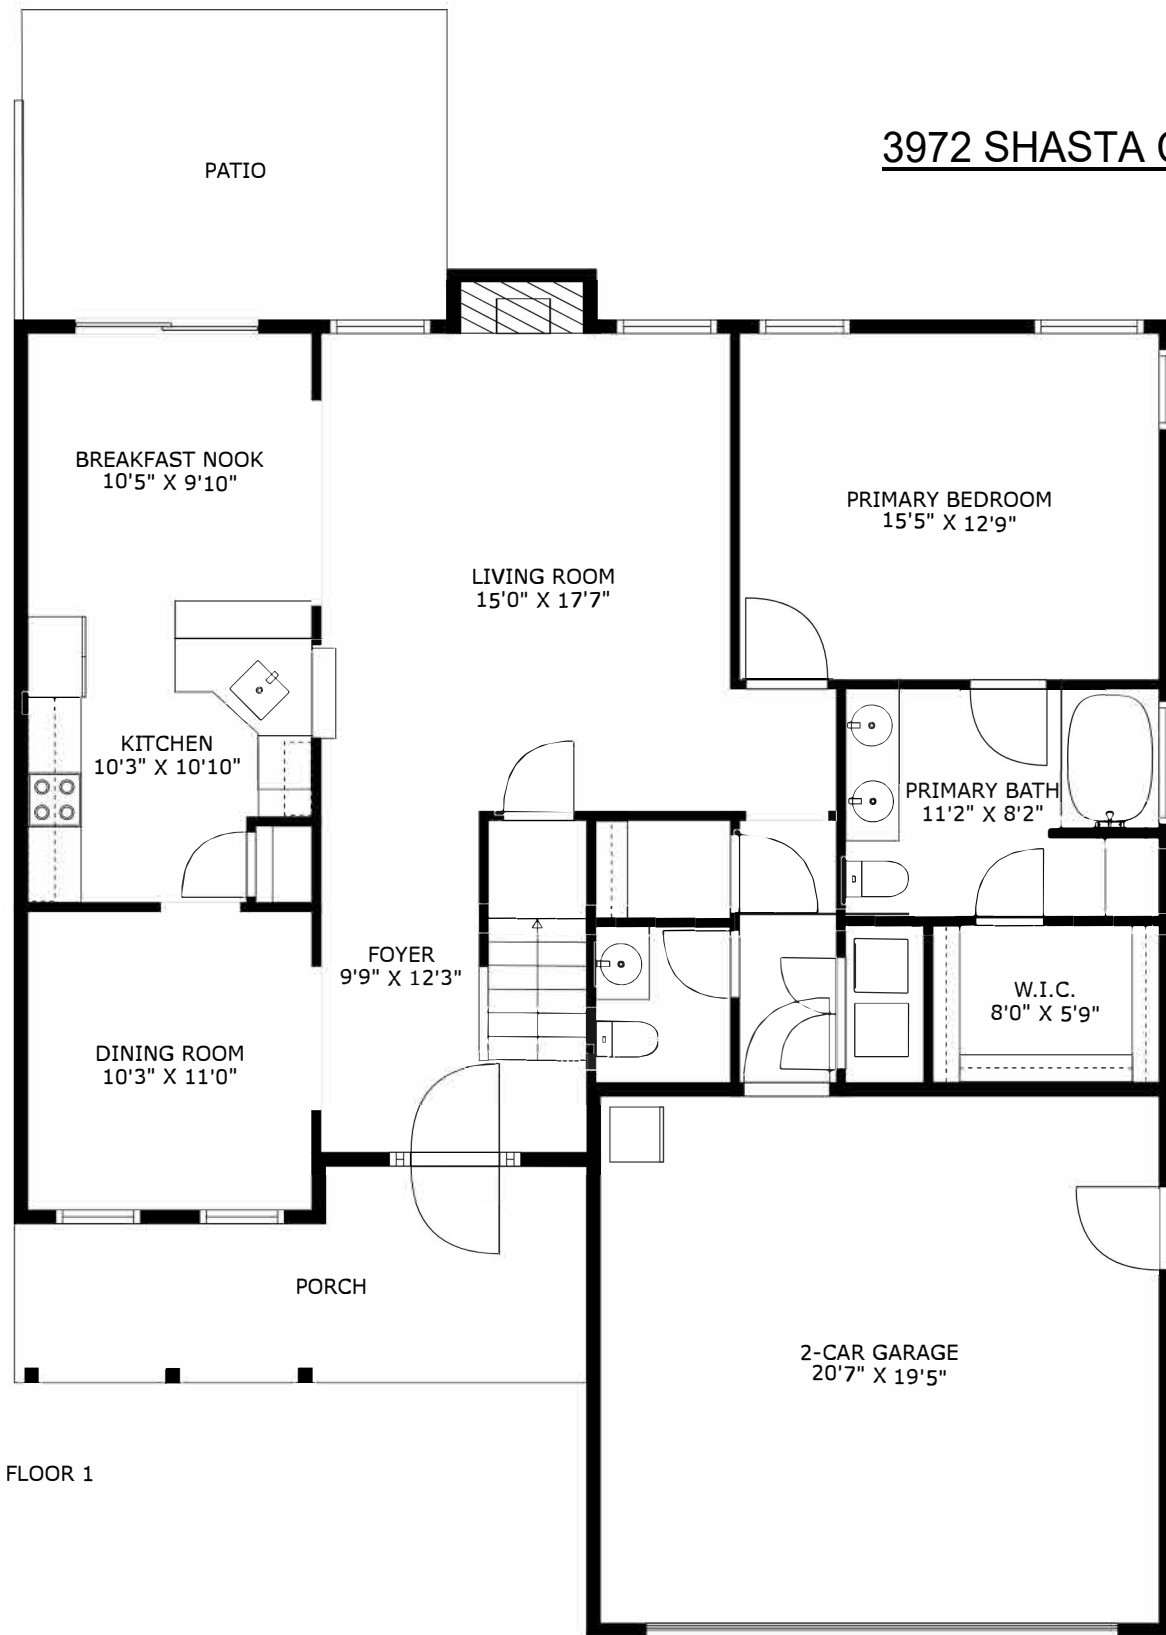

3972 SHASTA CIRCLE

TOTAL LIVING AREA: 2042SF

FLOOR 1: 1263SF, FLOOR 2: 779SF

Symbols On Sketch (stairs, Doors, Windows, Utilities) Are For Placement, Not To Scale. Patio/Porch Are Approximate Dimensions. Sketch Is For Marketing And Informational Purposes And Is Approximate Representation Of Home Floor Plan