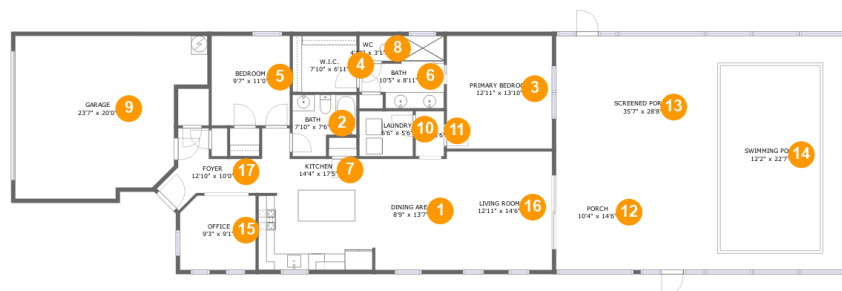

10358 Abaco Falls Drive, Englewood, Sarasota County, Florida, United States, 34223

Room dimensions

Floor 1

Total sqft: 2600 Living area: 1377

#		Dimensions	sqft	Counted as living area
1	Dining Room	8'9" x 13'7"	119 sq. ft	Yes
2	Bath	7'10" x 7'6"	49 sq. ft	Yes
3	Bedroom	12'11" x 13'10"	179 sq. ft	Yes
4	Cl	7'10" x 6'11"	54 sq. ft	Yes
5	Bedroom	9'7" x 11'0"	105 sq. ft	Yes
6	Bath	10'5" x 8'11"	68 sq. ft	Yes
7	Kitchen	14'4" x 17'5"	204 sq. ft	Yes
8	Bath	4'10" x 3'1"	15 sq. ft	Yes
9	Garage	23'7" x 20'0"	400 sq. ft	No
10	Utility	6'6" x 5'6"	36 sq. ft	Yes
11	Hall	3'5" x 5'6"	19 sq. ft	Yes

Scan captured on Sat, 28 Dec 2024 17:38:56 GMT

Information is calculated by Cubicasa technology deemed highly reliable but not guaranteed.