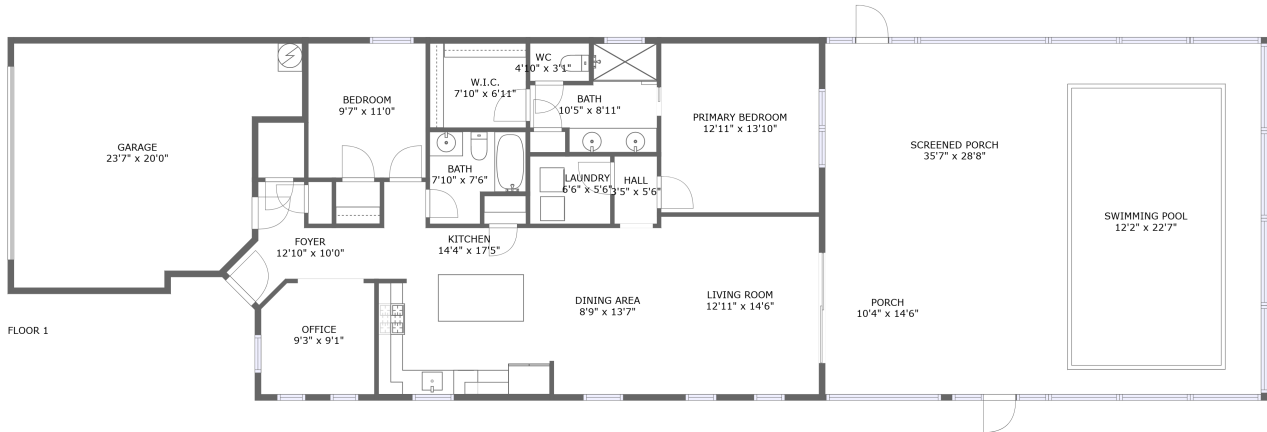

## Property summary

 **1** Garages

 **2** Bedrooms

 **2** Bathrooms

 **0** Half baths

 **1** Floors

 **1,377** Gross living area sqft

 **2,600** Total sqft