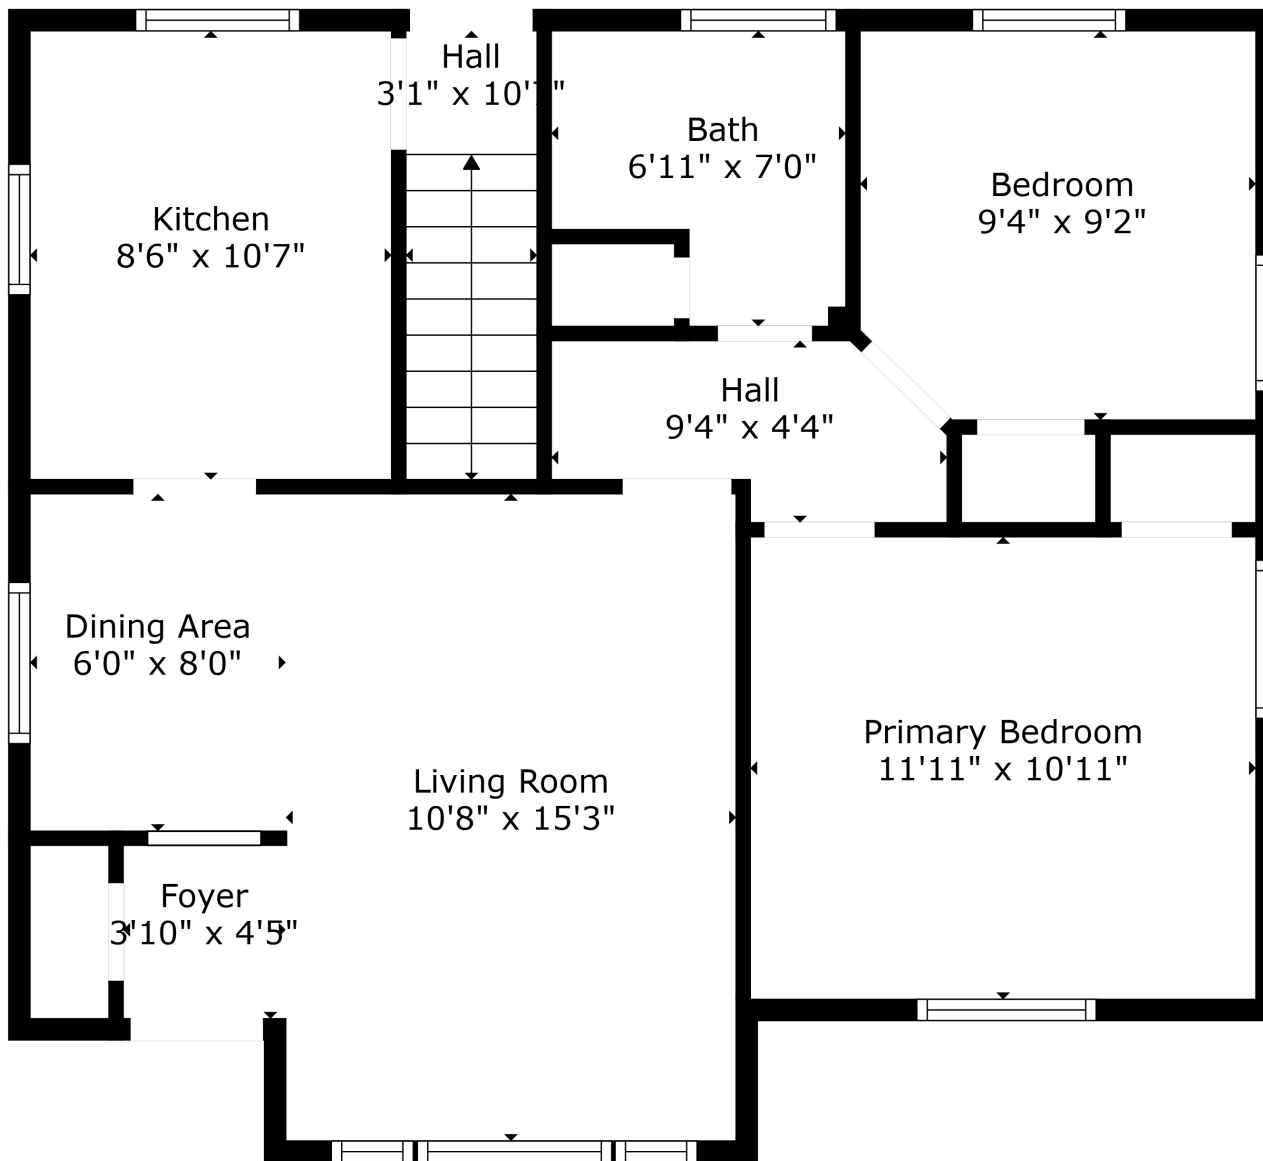

TOTAL: 1106 sq. ft
 BELOW GROUND: 405 sq. ft, FLOOR 2: 701 sq. ft
 EXCLUDED AREAS: STORAGE: 135 sq. ft, LAUNDRY: 77 sq. ft

Created By Nordy Photography. Calculations Deemed Highly Reliable But Not Guaranteed.