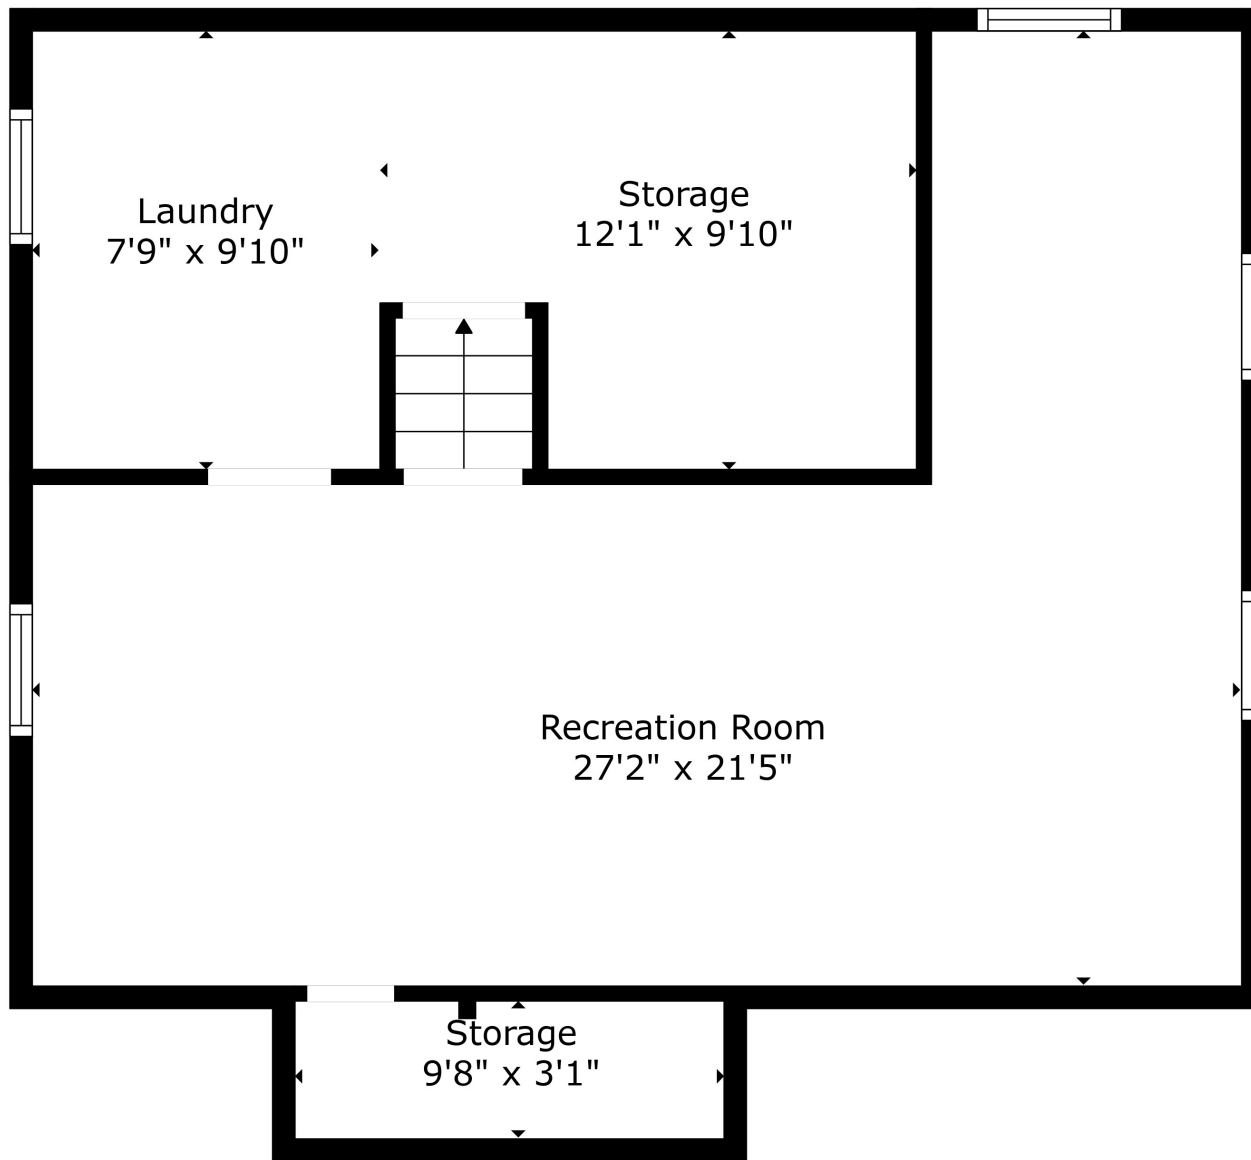

TOTAL: 1106 sq. ft
 BELOW GROUND: 405 sq. ft, FLOOR 2: 701 sq. ft
 EXCLUDED AREAS: STORAGE: 135 sq. ft, LAUNDRY: 77 sq. ft

Created By Nordy Photography. Calculations Deemed Highly Reliable But Not Guaranteed.