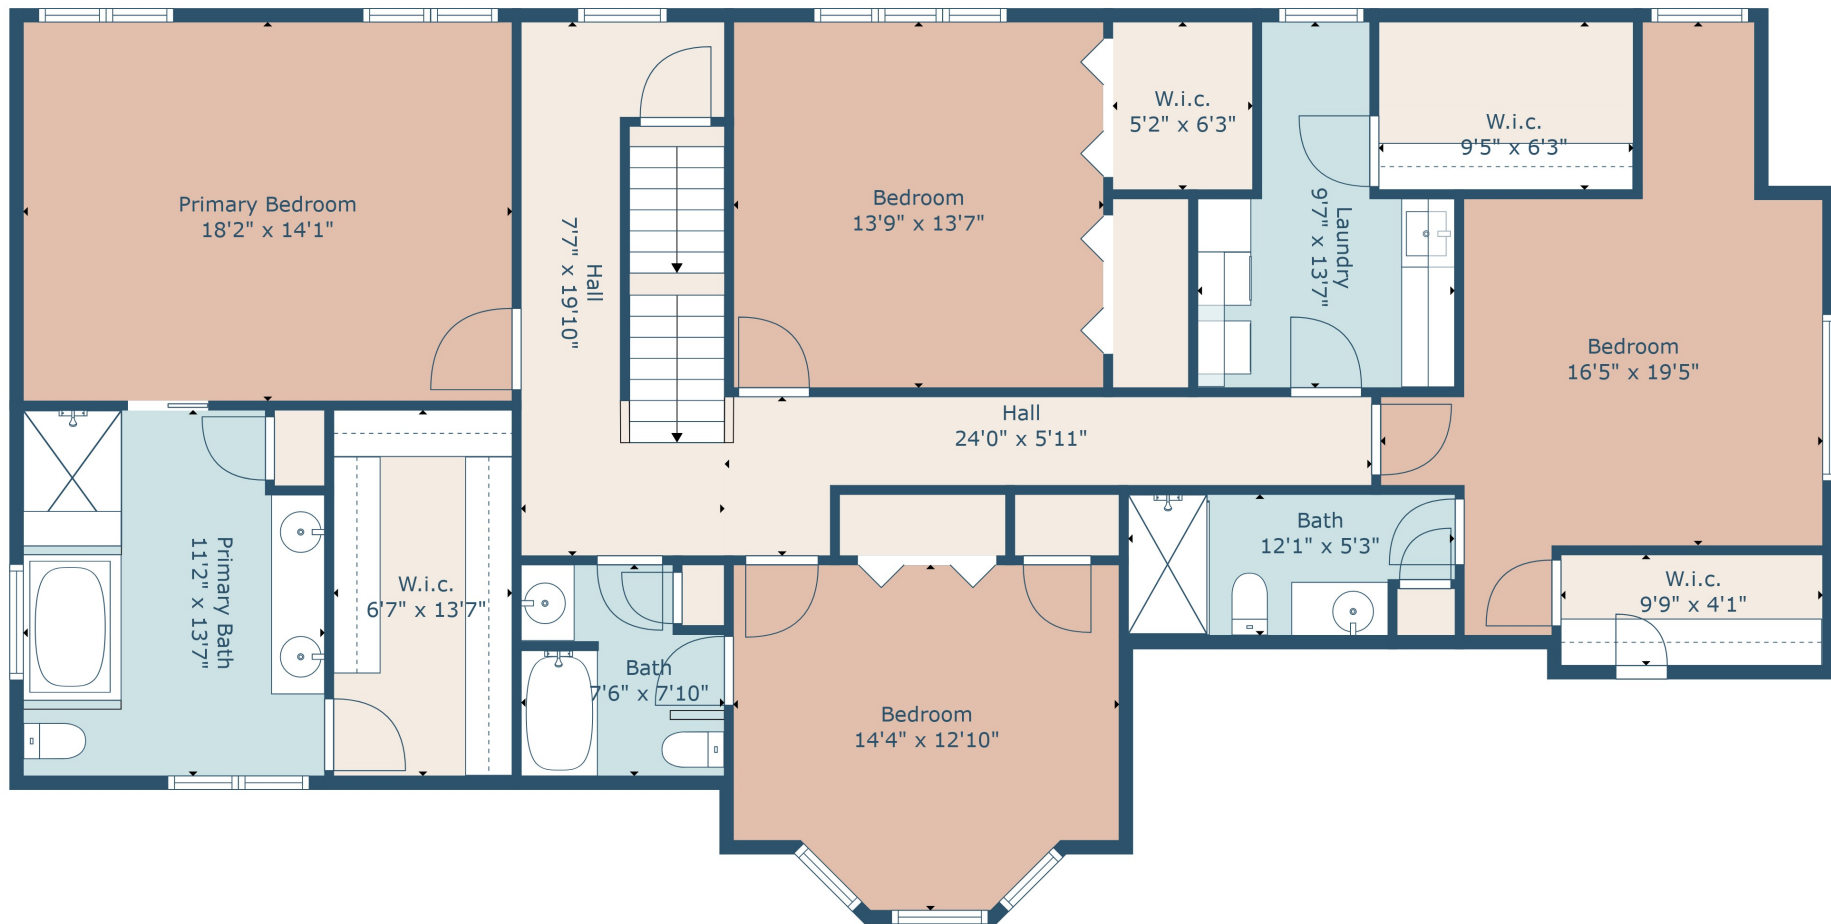

Floor 3

Floor 2

TOTAL: 3751 sq. ft

FLOOR 1: 1677 sq. ft, FLOOR 2: 1739 sq. ft, FLOOR 3: 335 sq. ft
 EXCLUDED AREAS: GARAGE: 500 sq. ft, SCREENED PORCH: 173 sq. ft, DECK: 578 sq. ft,
 PATIO: 1789 sq. ft, FIREPLACE: 12 sq. ft, LOW CEILING: 153 sq. ft

Measurements Are Calculated By Cubicasa Technology. Deemed Highly Reliable But Not Guaranteed.

TOTAL: 3751 sq. ft

FLOOR 1: 1677 sq. ft, FLOOR 2: 1739 sq. ft, FLOOR 3: 335 sq. ft
 EXCLUDED AREAS: GARAGE: 500 sq. ft, SCREENED PORCH: 173 sq. ft, DECK: 579 sq. ft,
 PATIO: 1789 sq. ft, FIREPLACE: 12 sq. ft, LOW CEILING: 153 sq. ft