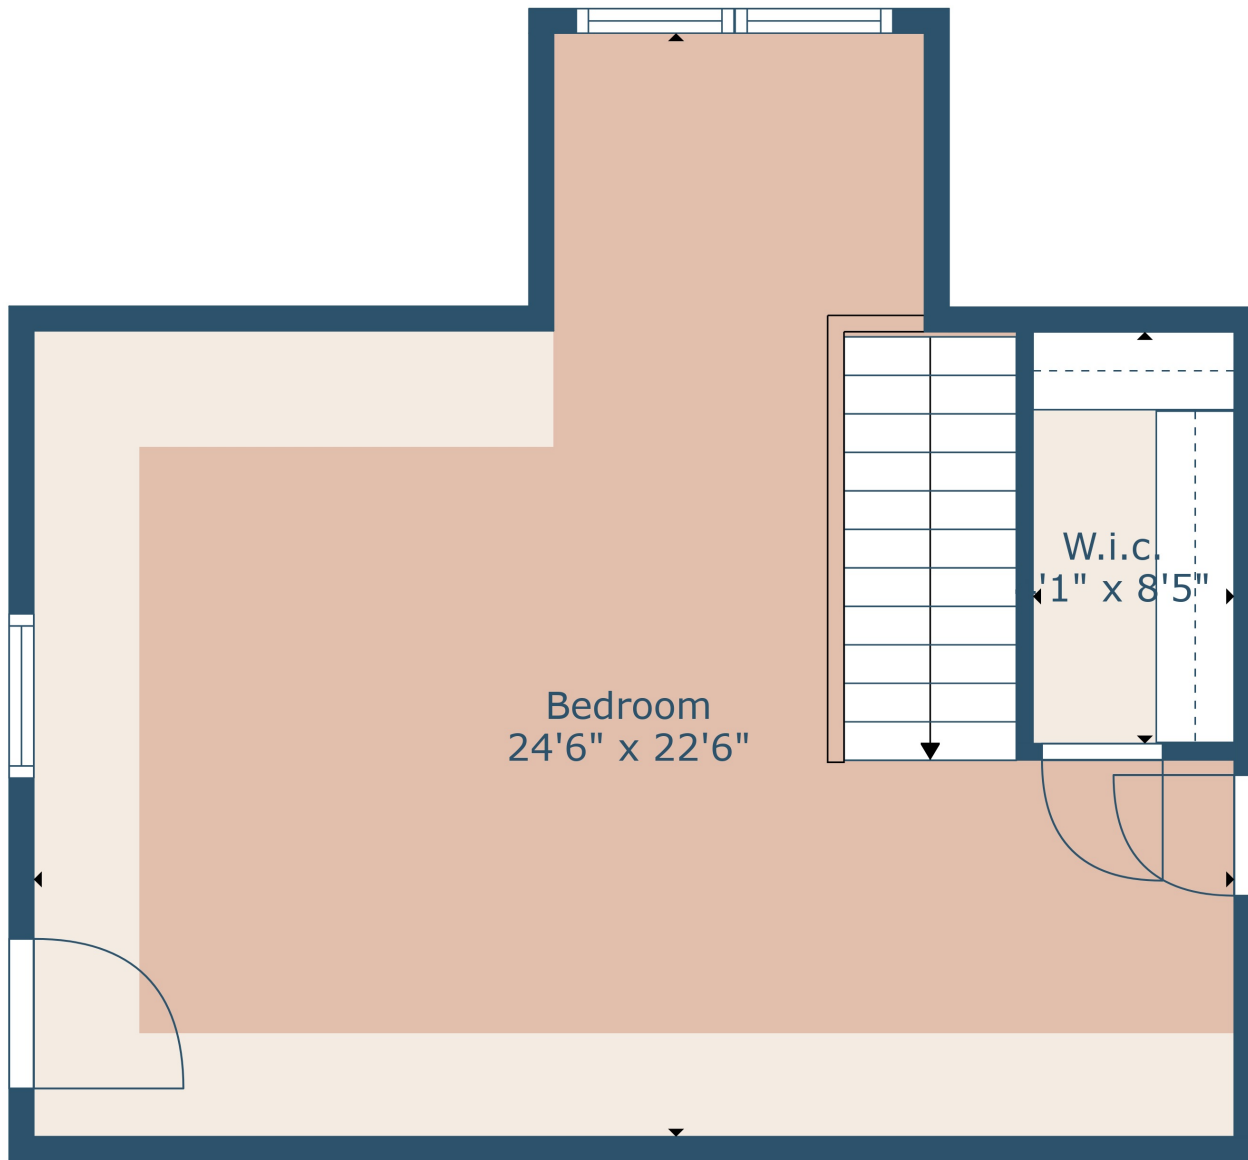

Floor 3

Floor 2

TOTAL: 3751 sq. ft

FLOOR 1: 1677 sq. ft, FLOOR 2: 1739 sq. ft, FLOOR 3: 335 sq. ft
 EXCLUDED AREAS: GARAGE: 500 sq. ft, SCREENED PORCH: 173 sq. ft, DECK: 578 sq. ft,
 PATIO: 1789 sq. ft, FIREPLACE: 12 sq. ft, LOW CEILING: 153 sq. ft

Measurements Are Calculated By Cubicasa Technology. Deemed Highly Reliable But Not Guaranteed.

TOTAL: 3751 sq. ft

FLOOR 1: 1677 sq. ft, FLOOR 2: 1739 sq. ft, FLOOR 3: 335 sq. ft
 EXCLUDED AREAS: GARAGE: 500 sq. ft, SCREENED PORCH: 173 sq. ft, DECK: 579 sq. ft,
 PATIO: 1789 sq. ft, FIREPLACE: 12 sq. ft, LOW CEILING: 153 sq. ft