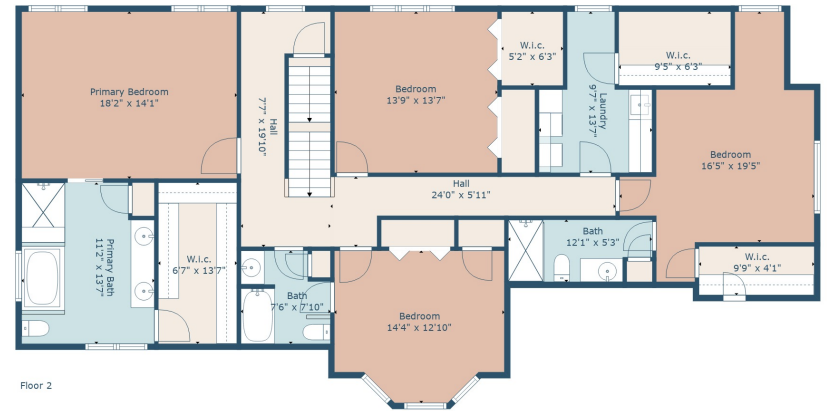

Floor 3

Floor 2

TOTAL: 3751 sq. ft

FLOOR 1: 1677 sq. ft, FLOOR 2: 1739 sq. ft, FLOOR 3: 335 sq. ft
 EXCLUDED AREAS: GARAGE: 500 sq. ft, SCREENED PORCH: 173 sq. ft, DECK: 578 sq. ft,
 PATIO: 1789 sq. ft, FIREPLACE: 12 sq. ft, LOW CEILING: 153 sq. ft

Measurements Are Calculated By Cubicasa Technology. Deemed Highly Reliable But Not Guaranteed.

TOTAL: 3751 sq. ft

FLOOR 1: 1677 sq. ft, FLOOR 2: 1739 sq. ft, FLOOR 3: 335 sq. ft
 EXCLUDED AREAS: GARAGE: 500 sq. ft, SCREENED PORCH: 173 sq. ft, DECK: 579 sq. ft,
 PATIO: 1789 sq. ft, FIREPLACE: 12 sq. ft, LOW CEILING: 153 sq. ft