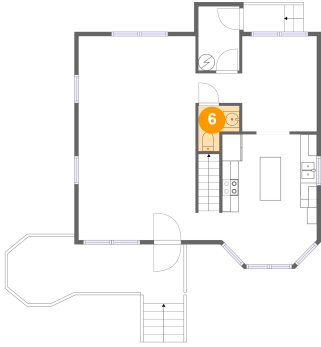

141 Robinson Road, Somerville, Alabama 35670, United States

6 Floor 1 - Wc

Dimensions: 5'0" x 5'6"
Area: 22 sq. ft
Counted as Living Area: No

Heated: Yes
Finished: Yes
Enclosed: Yes
Contiguous: Yes
Permitted: Yes
Wet Space: Yes
Addition: No
Conversion: No