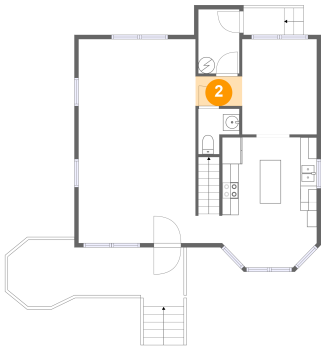

141 Robinson Road, Somerville, Alabama 35670, United States

Room Dimensions

Floor 2

Total sqft: 812

Living area: 812

| # | Room name | Dimensions | Area (sqft) | Counted as Living Area |
|----|-----------------|---------------|-------------|------------------------|
| 9 | Primary Bedroom | 11'6" x 15'6" | 170 sq. ft | Yes |
| 10 | Hall | 6'1" x 8'1" | 65 sq. ft | Yes |
| 11 | Bath | 5'4" x 5'4" | 28 sq. ft | Yes |
| 12 | W.i.c. | 4'5" x 6'3" | 28 sq. ft | Yes |
| 13 | Bath | 7'6" x 5'1" | 38 sq. ft | Yes |
| 14 | Hall | 6'9" x 6'11" | 33 sq. ft | Yes |
| 15 | W.i.c. | 2'7" x 4'7" | 12 sq. ft | Yes |
| 16 | Bath | 4'5" x 5'4" | 24 sq. ft | Yes |
| 17 | Bedroom | 14'3" x 12'2" | 166 sq. ft | Yes |
| 18 | Bedroom | 10'8" x 11'1" | 119 sq. ft | Yes |

141 Robinson Road, Somerville, Alabama 35670, United States

1 Floor 1 - Kitchen

Dimensions: 11'6" x 15'10"
Area: 174 sq. ft
Counted as Living Area:
Yes

Heated: Yes
Finished: Yes
Enclosed: Yes
Contiguous:
Yes
Permitted: Yes
Wet Space: No
Addition: No
Conversion: No

2 Floor 1 - Hall

Dimensions: 5'8" x 3'7"
Area: 20 sq. ft
Counted as Living Area:
Yes

Heated: Yes
Finished: Yes
Enclosed: Yes
Contiguous:
Yes
Permitted: Yes
Wet Space: No
Addition: No
Conversion: No

141 Robinson Road, Somerville, Alabama 35670, United States

3 Floor 1 - Deck

Dimensions: 4'11" x 3'3"
Area: 16 sq. ft
Counted as Living Area: No

Heated: No
Finished: Yes
Enclosed: No
Contiguous: Yes
Permitted: Yes
Wet Space: No
Addition: No
Conversion: No

4 Floor 1 - Dining Area