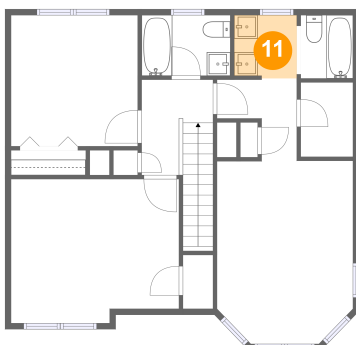

Heated: No
Finished: Yes
Enclosed: No
Contiguous: Yes
Permitted: Yes
Wet Space: No
Addition: No
Conversion: No

**141 Robinson Road, Somerville, Alabama 35670,
United States**

9 Floor 2 - Primary Bedroom

Dimensions: 11'6" x 15'6"
Area: 170 sq. ft
Counted as Living Area:
Yes

Heated: Yes
Finished: Yes
Enclosed: Yes
Contiguous:
Yes
Permitted: Yes
Wet Space: No
Addition: No
Conversion: No

10 Floor 2 - Hall

Dimensions: 6'1" x 8'1"
Area: 65 sq. ft
Counted as Living Area:
Yes

Heated: Yes
Finished: Yes
Enclosed: Yes
Contiguous:
Yes
Permitted: Yes
Wet Space: No
Addition: No
Conversion: No

11 Floor 2 - Bath

Dimensions: 5'4" x 5'4"
Area: 28 sq. ft
Counted as Living Area:
Yes

Heated: Yes
Finished: Yes
Enclosed: Yes
Contiguous:
Yes
Permitted: Yes
Wet Space: Yes
Addition: No
Conversion: No

**141 Robinson Road, Somerville, Alabama 35670,
United States**

12 Floor 2 - W.i.c.

Dimensions: 4'5" x 6'3"
Area: 28 sq. ft
Counted as Living Area:
Yes

Heated: Yes
Finished: Yes
Enclosed: Yes
Contiguous:
Yes
Permitted: Yes
Wet Space: No
Addition: No
Conversion: No