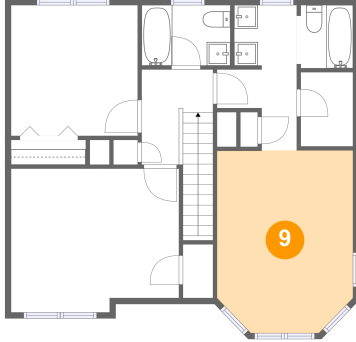

Dimensions: 5'0" x 7'9"
Area: 39 sq. ft
Counted as Living Area:
Yes

Heated: Yes
Finished: Yes
Enclosed: Yes
Contiguous:
Yes
Permitted: Yes
Wet Space: No
Addition: No
Conversion: No

8 Floor 1 - Porch

Dimensions: 21'9" x 7'3"
Area: 182 sq. ft
Counted as Living Area: No

Heated: No
Finished: Yes
Enclosed: No
Contiguous: Yes
Permitted: Yes
Wet Space: No
Addition: No
Conversion: No

**141 Robinson Road, Somerville, Alabama 35670,
United States**

9 Floor 2 - Primary Bedroom