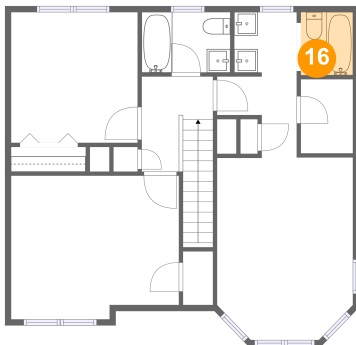

**141 Robinson Road, Somerville, Alabama 35670,
United States**

12 Floor 2 - W.i.c.

Dimensions: 4'5" x 6'3"
Area: 28 sq. ft
Counted as Living Area:
Yes

Heated: Yes
Finished: Yes
Enclosed: Yes
Contiguous:
Yes
Permitted: Yes
Wet Space: No
Addition: No
Conversion: No

Dimensions: 6'9" x 6'11"
Area: 33 sq. ft
Counted as Living Area:
Yes

Heated: Yes
Finished: Yes
Enclosed: Yes
Contiguous:
Yes
Permitted: Yes
Wet Space: No
Addition: No
Conversion: No

**141 Robinson Road, Somerville, Alabama 35670,
United States**

15 Floor 2 - W.i.c.

Dimensions: 2'7" x 4'7"
Area: 12 sq. ft
Counted as Living Area:
Yes

Heated: Yes
Finished: Yes
Enclosed: Yes
Contiguous:
Yes
Permitted: Yes
Wet Space: No
Addition: No
Conversion: No

16 Floor 2 - Bath