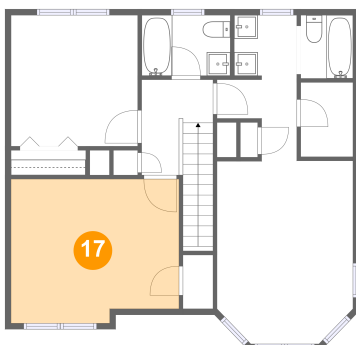

Dimensions: 6'9" x 6'11"
Area: 33 sq. ft
Counted as Living Area:
Yes

Heated: Yes
Finished: Yes
Enclosed: Yes
Contiguous:
Yes
Permitted: Yes
Wet Space: No
Addition: No
Conversion: No

**141 Robinson Road, Somerville, Alabama 35670,
United States**

15 Floor 2 - W.i.c.

Dimensions: 2'7" x 4'7"
Area: 12 sq. ft
Counted as Living Area:
Yes

Heated: Yes
Finished: Yes
Enclosed: Yes
Contiguous:
Yes
Permitted: Yes
Wet Space: No
Addition: No
Conversion: No

16 Floor 2 - Bath

Dimensions: 4'5" x 5'4"
Area: 24 sq. ft
Counted as Living Area:
Yes

Heated: Yes
Finished: Yes
Enclosed: Yes
Contiguous:
Yes
Permitted: Yes
Wet Space: Yes
Addition: No
Conversion: No

17 Floor 2 - Bedroom

Dimensions: 14'3" x 12'2"
Area: 166 sq. ft
Counted as Living Area:
Yes

Heated: Yes
Finished: Yes
Enclosed: Yes
Contiguous:
Yes
Permitted: Yes
Wet Space: No
Addition: No
Conversion: No

**141 Robinson Road, Somerville, Alabama 35670,
United States**