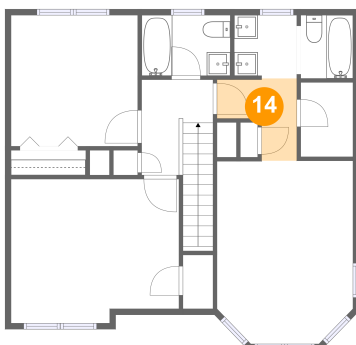

Heated: Yes
Finished: Yes
Enclosed: Yes
Contiguous:
Yes
Permitted: Yes
Wet Space: No
Addition: No
Conversion: No

11 Floor 2 - Bath

Dimensions: 5'4" x 5'4"
Area: 28 sq. ft
Counted as Living Area:
Yes

Heated: Yes
Finished: Yes
Enclosed: Yes
Contiguous:
Yes
Permitted: Yes
Wet Space: Yes
Addition: No
Conversion: No

**141 Robinson Road, Somerville, Alabama 35670,
United States**

12 Floor 2 - W.i.c.

Dimensions: 4'5" x 6'3"
Area: 28 sq. ft
Counted as Living Area:
Yes

Heated: Yes
Finished: Yes
Enclosed: Yes
Contiguous:
Yes
Permitted: Yes
Wet Space: No
Addition: No
Conversion: No

Dimensions: 6'9" x 6'11"
Area: 33 sq. ft
Counted as Living Area:
Yes

Heated: Yes
Finished: Yes
Enclosed: Yes
Contiguous:
Yes
Permitted: Yes
Wet Space: No
Addition: No
Conversion: No

**141 Robinson Road, Somerville, Alabama 35670,
United States**