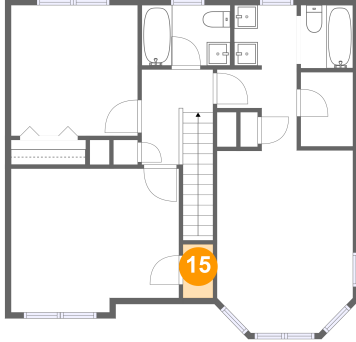

**141 Robinson Road, Somerville, Alabama 35670,
United States**

15 Floor 2 - W.i.c.

Dimensions: 2'7" x 4'7"
Area: 12 sq. ft
Counted as Living Area:
Yes

Heated: Yes
Finished: Yes
Enclosed: Yes
Contiguous:
Yes
Permitted: Yes
Wet Space: No
Addition: No
Conversion: No