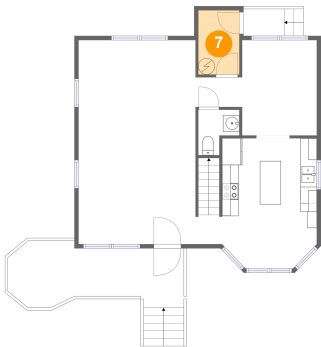

3 Floor 1 - Deck

Dimensions: 4'11" x 3'3"
Area: 16 sq. ft
Counted as Living Area: No

Heated: No
Finished: Yes
Enclosed: No
Contiguous: Yes
Permitted: Yes
Wet Space: No
Addition: No
Conversion: No

4 Floor 1 - Dining Area

Dimensions: 9'1" x 11'7"
Area: 105 sq. ft
Counted as Living Area:
Yes

Heated: Yes
Finished: Yes
Enclosed: Yes
Contiguous:
Yes
Permitted: Yes
Wet Space: No
Addition: No
Conversion: No

5 Floor 1 - Living Room

Dimensions: 17'5" x 24'10"
Area: 382 sq. ft
Counted as Living Area:
Yes

Heated: Yes
Finished: Yes
Enclosed: Yes
Contiguous:
Yes
Permitted: Yes
Wet Space: No
Addition: No
Conversion: No

141 Robinson Road, Somerville, Alabama 35670, United States

6 Floor 1 - Wc

Dimensions: 5'0" x 5'6"
Area: 22 sq. ft
Counted as Living Area: No

Heated: Yes
Finished: Yes
Enclosed: Yes
Contiguous: Yes
Permitted: Yes
Wet Space: Yes
Addition: No
Conversion: No

7 Floor 1 - Laundry