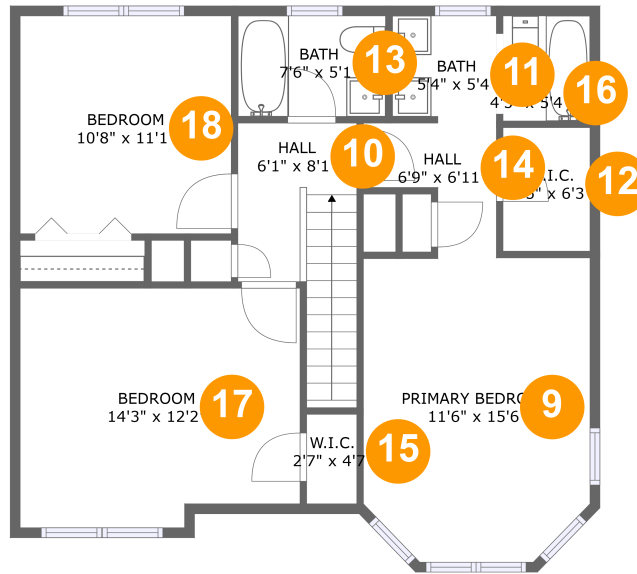

141 Robinson Road, Somerville, Alabama 35670, United States

Room Dimensions

Floor 1

Total sqft: 1020

Living area: 800

| # | Room name | Dimensions | Area (sqft) | Counted as Living Area |
|---|-------------|----------------|-------------|------------------------|
| 1 | Kitchen | 11'6" x 15'10" | 174 sq. ft | Yes |
| 2 | Hall | 5'8" x 3'7" | 20 sq. ft | Yes |
| 3 | Deck | 4'11" x 3'3" | 16 sq. ft | No |
| 4 | Dining Area | 9'1" x 11'7" | 105 sq. ft | Yes |
| 5 | Living Room | 17'5" x 24'10" | 382 sq. ft | Yes |
| 6 | Wc | 5'0" x 5'6" | 22 sq. ft | No |
| 7 | Laundry | 5'0" x 7'9" | 39 sq. ft | Yes |
| 8 | Porch | 21'9" x 7'3" | 182 sq. ft | No |

141 Robinson Road, Somerville, Alabama 35670, United States

Room Dimensions

Floor 2

Total sqft: 812

Living area: 812

| # | Room name | Dimensions | Area (sqft) | Counted as Living Area |
|----|-----------------|---------------|-------------|------------------------|
| 9 | Primary Bedroom | 11'6" x 15'6" | 170 sq. ft | Yes |
| 10 | Hall | 6'1" x 8'1" | 65 sq. ft | Yes |
| 11 | Bath | 5'4" x 5'4" | 28 sq. ft | Yes |
| 12 | W.i.c. | 4'5" x 6'3" | 28 sq. ft | Yes |
| 13 | Bath | 7'6" x 5'1" | 38 sq. ft | Yes |
| 14 | Hall | 6'9" x 6'11" | 33 sq. ft | Yes |
| 15 | W.i.c. | 2'7" x 4'7" | 12 sq. ft | Yes |
| 16 | Bath | 4'5" x 5'4" | 24 sq. ft | Yes |
| 17 | Bedroom | 14'3" x 12'2" | 166 sq. ft | Yes |
| 18 | Bedroom | 10'8" x 11'1" | 119 sq. ft | Yes |

141 Robinson Road, Somerville, Alabama 35670, United States

1 Floor 1 - Kitchen

Dimensions: 11'6" x 15'10"
Area: 174 sq. ft
Counted as Living Area:
Yes

Heated: Yes
Finished: Yes
Enclosed: Yes
Contiguous:
Yes
Permitted: Yes
Wet Space: No
Addition: No
Conversion: No

**141 Robinson Road, Somerville, Alabama 35670,
United States**

12 Floor 2 - W.i.c.

Dimensions: 4'5" x 6'3"
Area: 28 sq. ft
Counted as Living Area:
Yes

Heated: Yes
Finished: Yes
Enclosed: Yes
Contiguous:
Yes
Permitted: Yes
Wet Space: No
Addition: No
Conversion: No