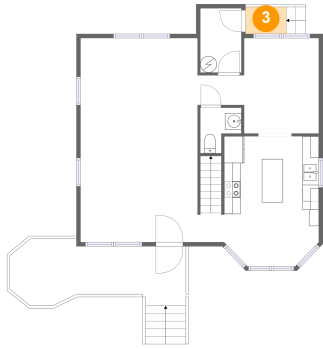

141 Robinson Road, Somerville, Alabama 35670, United States

1 Floor 1 - Kitchen

Dimensions: 11'6" x 15'10"
Area: 174 sq. ft
Counted as Living Area:
Yes

Heated: Yes
Finished: Yes
Enclosed: Yes
Contiguous:
Yes
Permitted: Yes
Wet Space: No
Addition: No
Conversion: No

2 Floor 1 - Hall

Dimensions: 5'8" x 3'7"
Area: 20 sq. ft
Counted as Living Area:
Yes

Heated: Yes
Finished: Yes
Enclosed: Yes
Contiguous:
Yes
Permitted: Yes
Wet Space: No
Addition: No
Conversion: No

141 Robinson Road, Somerville, Alabama 35670, United States

3 Floor 1 - Deck

Dimensions: 4'11" x 3'3"
Area: 16 sq. ft
Counted as Living Area: No

Heated: No
Finished: Yes
Enclosed: No
Contiguous: Yes
Permitted: Yes
Wet Space: No
Addition: No
Conversion: No

4 Floor 1 - Dining Area