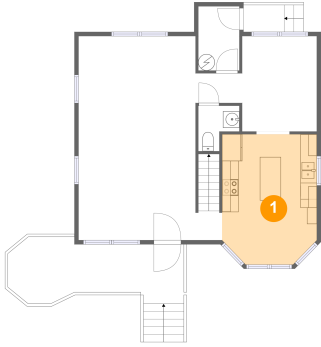

141 Robinson Road, Somerville, Alabama 35670, United States

Room Dimensions

Floor 1

Total sqft: 1020

Living area: 800

| # | Room name | Dimensions | Area (sqft) | Counted as Living Area |
|---|-------------|----------------|-------------|------------------------|
| 1 | Kitchen | 11'6" x 15'10" | 174 sq. ft | Yes |
| 2 | Hall | 5'8" x 3'7" | 20 sq. ft | Yes |
| 3 | Deck | 4'11" x 3'3" | 16 sq. ft | No |
| 4 | Dining Area | 9'1" x 11'7" | 105 sq. ft | Yes |
| 5 | Living Room | 17'5" x 24'10" | 382 sq. ft | Yes |
| 6 | Wc | 5'0" x 5'6" | 22 sq. ft | No |
| 7 | Laundry | 5'0" x 7'9" | 39 sq. ft | Yes |
| 8 | Porch | 21'9" x 7'3" | 182 sq. ft | No |

141 Robinson Road, Somerville, Alabama 35670, United States

Room Dimensions

Floor 2

Total sqft: 812

Living area: 812

| # | Room name | Dimensions | Area (sqft) | Counted as Living Area |
|----|-----------------|---------------|-------------|------------------------|
| 9 | Primary Bedroom | 11'6" x 15'6" | 170 sq. ft | Yes |
| 10 | Hall | 6'1" x 8'1" | 65 sq. ft | Yes |
| 11 | Bath | 5'4" x 5'4" | 28 sq. ft | Yes |
| 12 | W.i.c. | 4'5" x 6'3" | 28 sq. ft | Yes |
| 13 | Bath | 7'6" x 5'1" | 38 sq. ft | Yes |
| 14 | Hall | 6'9" x 6'11" | 33 sq. ft | Yes |
| 15 | W.i.c. | 2'7" x 4'7" | 12 sq. ft | Yes |
| 16 | Bath | 4'5" x 5'4" | 24 sq. ft | Yes |
| 17 | Bedroom | 14'3" x 12'2" | 166 sq. ft | Yes |
| 18 | Bedroom | 10'8" x 11'1" | 119 sq. ft | Yes |

141 Robinson Road, Somerville, Alabama 35670, United States

1 Floor 1 - Kitchen

Dimensions: 11'6" x 15'10"
Area: 174 sq. ft
Counted as Living Area:
Yes

Heated: Yes
Finished: Yes
Enclosed: Yes
Contiguous:
Yes
Permitted: Yes
Wet Space: No
Addition: No
Conversion: No

2 Floor 1 - Hall

Dimensions: 5'8" x 3'7"
Area: 20 sq. ft
Counted as Living Area:
Yes

Heated: Yes
Finished: Yes
Enclosed: Yes
Contiguous:
Yes
Permitted: Yes
Wet Space: No
Addition: No
Conversion: No

141 Robinson Road, Somerville, Alabama 35670, United States