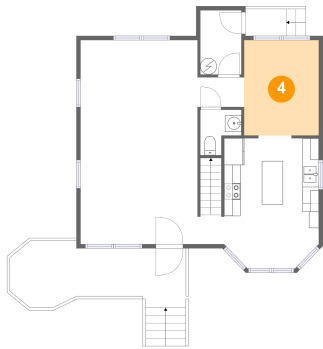

141 Robinson Road, Somerville, Alabama 35670, United States

1 Floor 1 - Kitchen

Dimensions: 11'6" x 15'10"
Area: 174 sq. ft
Counted as Living Area:
Yes

Heated: Yes
Finished: Yes
Enclosed: Yes
Contiguous:
Yes
Permitted: Yes
Wet Space: No
Addition: No
Conversion: No

2 Floor 1 - Hall

Dimensions: 5'8" x 3'7"
Area: 20 sq. ft
Counted as Living Area:
Yes

Heated: Yes
Finished: Yes
Enclosed: Yes
Contiguous:
Yes
Permitted: Yes
Wet Space: No
Addition: No
Conversion: No

141 Robinson Road, Somerville, Alabama 35670, United States

3 Floor 1 - Deck

Dimensions: 4'11" x 3'3"
Area: 16 sq. ft
Counted as Living Area: No

Heated: No
Finished: Yes
Enclosed: No
Contiguous: Yes
Permitted: Yes
Wet Space: No
Addition: No
Conversion: No

4 Floor 1 - Dining Area

Dimensions: 9'1" x 11'7"
Area: 105 sq. ft
Counted as Living Area:
Yes

Heated: Yes
Finished: Yes
Enclosed: Yes
Contiguous:
Yes
Permitted: Yes
Wet Space: No
Addition: No
Conversion: No

5 Floor 1 - Living Room