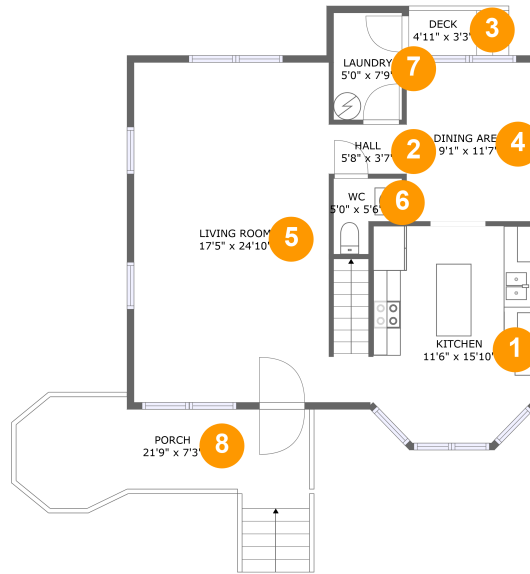

141 Robinson Road, Somerville, Alabama 35670, United States

Property Summary

2 floors

3 bedrooms

2 bathrooms

1,832 total sqft

0 garages

1,612 Gross Living Area sqft

141 Robinson Road, Somerville, Alabama 35670, United States

Room Dimensions

Floor 1

Total sqft: 1020

Living area: 800

| # | Room name | Dimensions | Area (sqft) | Counted as Living Area |
|---|-------------|----------------|-------------|------------------------|
| 1 | Kitchen | 11'6" x 15'10" | 174 sq. ft | Yes |
| 2 | Hall | 5'8" x 3'7" | 20 sq. ft | Yes |
| 3 | Deck | 4'11" x 3'3" | 16 sq. ft | No |
| 4 | Dining Area | 9'1" x 11'7" | 105 sq. ft | Yes |
| 5 | Living Room | 17'5" x 24'10" | 382 sq. ft | Yes |
| 6 | Wc | 5'0" x 5'6" | 22 sq. ft | No |
| 7 | Laundry | 5'0" x 7'9" | 39 sq. ft | Yes |
| 8 | Porch | 21'9" x 7'3" | 182 sq. ft | No |

141 Robinson Road, Somerville, Alabama 35670, United States

1 Floor 1 - Kitchen

Dimensions: 11'6" x 15'10"
Area: 174 sq. ft
Counted as Living Area:
Yes

Heated: Yes
Finished: Yes
Enclosed: Yes
Contiguous:
Yes
Permitted: Yes
Wet Space: No
Addition: No
Conversion: No

**141 Robinson Road, Somerville, Alabama 35670,
United States**

12 Floor 2 - W.i.c.

Dimensions: 4'5" x 6'3"
Area: 28 sq. ft
Counted as Living Area:
Yes

Heated: Yes
Finished: Yes
Enclosed: Yes
Contiguous:
Yes
Permitted: Yes
Wet Space: No
Addition: No
Conversion: No