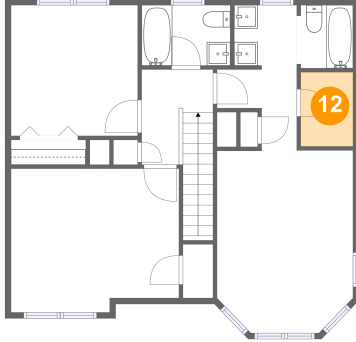

Heated: Yes
Finished: Yes
Enclosed: Yes
Contiguous:
Yes
Permitted: Yes
Wet Space: No
Addition: No
Conversion: No

11 Floor 2 - Bath

Dimensions: 5'4" x 5'4"
Area: 28 sq. ft
Counted as Living Area:
Yes

Heated: Yes
Finished: Yes
Enclosed: Yes
Contiguous:
Yes
Permitted: Yes
Wet Space: Yes
Addition: No
Conversion: No

**141 Robinson Road, Somerville, Alabama 35670,
United States**

12 Floor 2 - W.i.c.

Dimensions: 4'5" x 6'3"
Area: 28 sq. ft
Counted as Living Area:
Yes

Heated: Yes
Finished: Yes
Enclosed: Yes
Contiguous:
Yes
Permitted: Yes
Wet Space: No
Addition: No
Conversion: No

Dimensions: 6'9" x 6'11"
Area: 33 sq. ft
Counted as Living Area:
Yes

Heated: Yes
Finished: Yes
Enclosed: Yes
Contiguous:
Yes
Permitted: Yes
Wet Space: No
Addition: No
Conversion: No

**141 Robinson Road, Somerville, Alabama 35670,
United States**