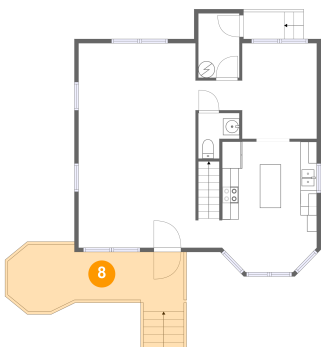

Dimensions: 17'5" x 24'10"
Area: 382 sq. ft
Counted as Living Area:
Yes

Heated: Yes
Finished: Yes
Enclosed: Yes
Contiguous:
Yes
Permitted: Yes
Wet Space: No
Addition: No
Conversion: No

141 Robinson Road, Somerville, Alabama 35670, United States

6 Floor 1 - Wc

Dimensions: 5'0" x 5'6"
Area: 22 sq. ft
Counted as Living Area: No

Heated: Yes
Finished: Yes
Enclosed: Yes
Contiguous: Yes
Permitted: Yes
Wet Space: Yes
Addition: No
Conversion: No

7 Floor 1 - Laundry

Dimensions: 5'0" x 7'9"
Area: 39 sq. ft
Counted as Living Area:
Yes

Heated: Yes
Finished: Yes
Enclosed: Yes
Contiguous:
Yes
Permitted: Yes
Wet Space: No
Addition: No
Conversion: No

8 Floor 1 - Porch

Dimensions: 21'9" x 7'3"
Area: 182 sq. ft
Counted as Living Area: No

Heated: No
Finished: Yes
Enclosed: No
Contiguous: Yes
Permitted: Yes
Wet Space: No
Addition: No
Conversion: No

**141 Robinson Road, Somerville, Alabama 35670,
United States**

9 Floor 2 - Primary Bedroom