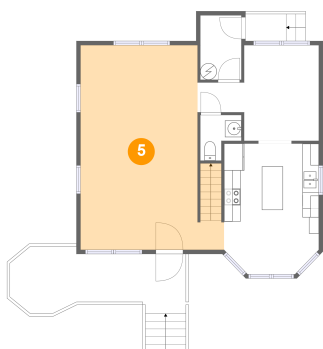

2 Floor 1 - Hall

Dimensions: 5'8" x 3'7"
Area: 20 sq. ft
Counted as Living Area:
Yes

Heated: Yes
Finished: Yes
Enclosed: Yes
Contiguous:
Yes
Permitted: Yes
Wet Space: No
Addition: No
Conversion: No

141 Robinson Road, Somerville, Alabama 35670, United States

3 Floor 1 - Deck

Dimensions: 4'11" x 3'3"
Area: 16 sq. ft
Counted as Living Area: No

Heated: No
Finished: Yes
Enclosed: No
Contiguous: Yes
Permitted: Yes
Wet Space: No
Addition: No
Conversion: No

4 Floor 1 - Dining Area

Dimensions: 9'1" x 11'7"
Area: 105 sq. ft
Counted as Living Area:
Yes

Heated: Yes
Finished: Yes
Enclosed: Yes
Contiguous:
Yes
Permitted: Yes
Wet Space: No
Addition: No
Conversion: No

5 Floor 1 - Living Room

Dimensions: 17'5" x 24'10"
Area: 382 sq. ft
Counted as Living Area:
Yes

Heated: Yes
Finished: Yes
Enclosed: Yes
Contiguous:
Yes
Permitted: Yes
Wet Space: No
Addition: No
Conversion: No

141 Robinson Road, Somerville, Alabama 35670, United States