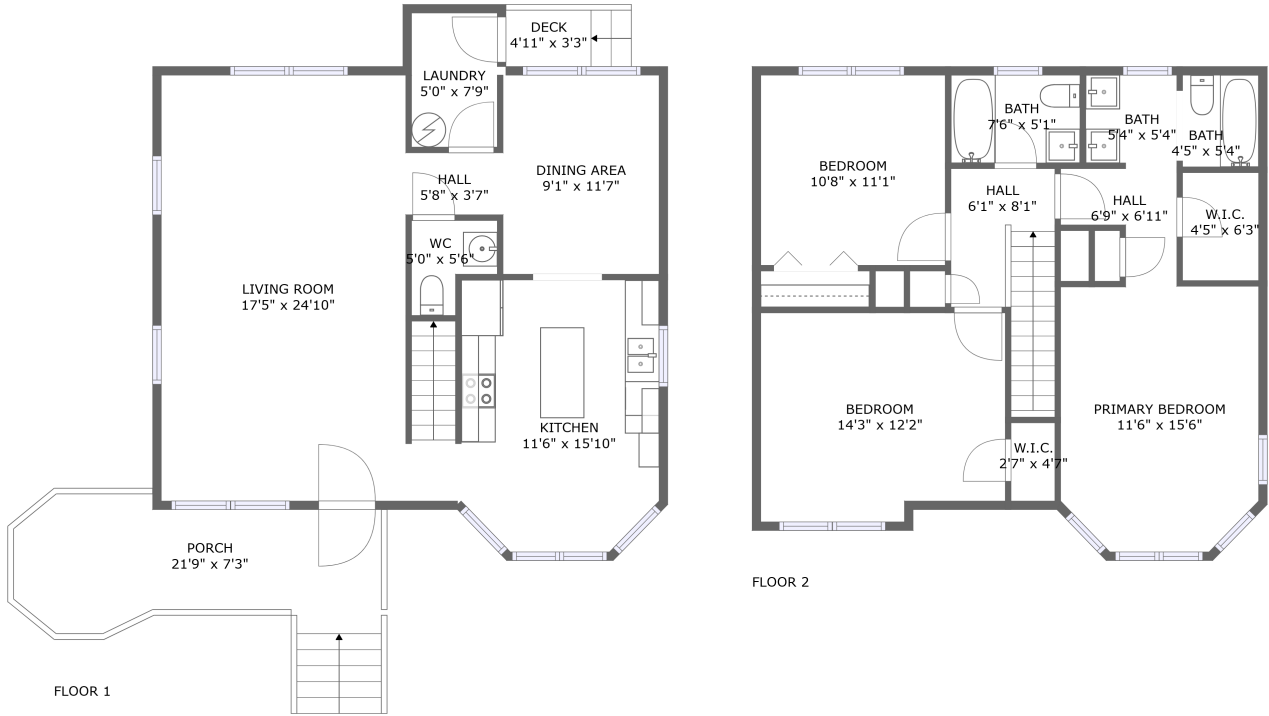

141 Robinson Road, Somerville, Alabama 35670, United States

Property Summary

2 floors

3 bedrooms

2 bathrooms

1,832 total sqft

0 garages

1,612 Gross Living Area sqft

141 Robinson Road, Somerville, Alabama 35670, United States

Room Dimensions

Floor 1

Total sqft: 1020

Living area: 800

| # | Room name | Dimensions | Area (sqft) | Counted as Living Area |
|---|-------------|----------------|-------------|------------------------|
| 1 | Kitchen | 11'6" x 15'10" | 174 sq. ft | Yes |
| 2 | Hall | 5'8" x 3'7" | 20 sq. ft | Yes |
| 3 | Deck | 4'11" x 3'3" | 16 sq. ft | No |
| 4 | Dining Area | 9'1" x 11'7" | 105 sq. ft | Yes |
| 5 | Living Room | 17'5" x 24'10" | 382 sq. ft | Yes |
| 6 | Wc | 5'0" x 5'6" | 22 sq. ft | No |
| 7 | Laundry | 5'0" x 7'9" | 39 sq. ft | Yes |
| 8 | Porch | 21'9" x 7'3" | 182 sq. ft | No |

141 Robinson Road, Somerville, Alabama 35670, United States

1 Floor 1 - Kitchen

Dimensions: 11'6" x 15'10"
Area: 174 sq. ft
Counted as Living Area:
Yes

Heated: Yes
Finished: Yes
Enclosed: Yes
Contiguous:
Yes
Permitted: Yes
Wet Space: No
Addition: No
Conversion: No

2 Floor 1 - Hall

Dimensions: 5'8" x 3'7"
Area: 20 sq. ft
Counted as Living Area:
Yes

Heated: Yes
Finished: Yes
Enclosed: Yes
Contiguous:
Yes
Permitted: Yes
Wet Space: No
Addition: No
Conversion: No

141 Robinson Road, Somerville, Alabama 35670, United States