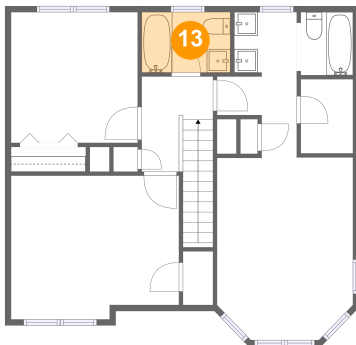

13 Floor 2 - Bath

Dimensions: 7'6" x 5'1"
Area: 38 sq. ft
Counted as Living Area:
Yes

Heated: Yes
Finished: Yes
Enclosed: Yes
Contiguous:
Yes
Permitted: Yes
Wet Space: Yes
Addition: No
Conversion: No