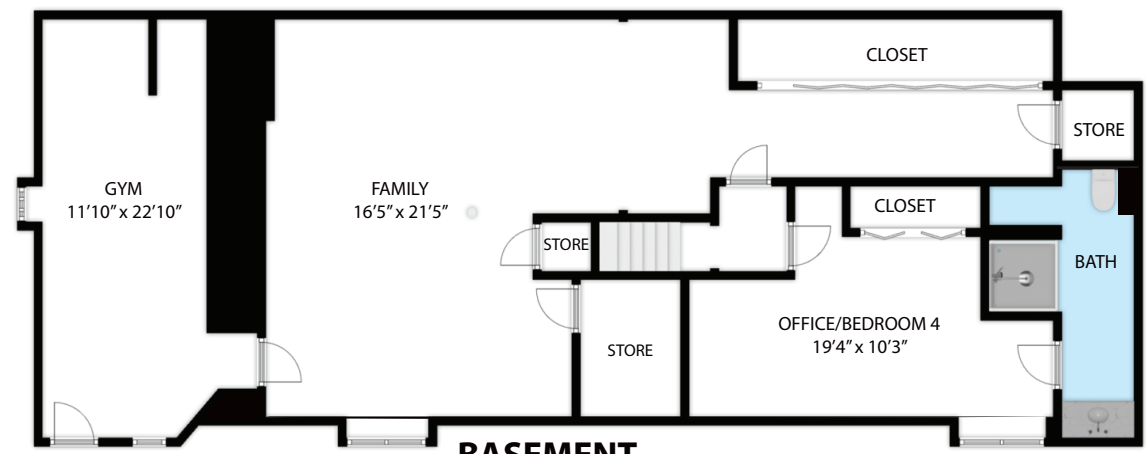

FIRST FLOOR

BASEMENT

4 Monadnock Drive, Shrewsbury 01545

TOTAL APPROX. FLOOR AREA 3,169 SQ.FT

Whilst every attempt has been made to ensure the accuracy of the floor plan contained here, measurements of doors, windows, rooms and any other items are approximate and no responsibility is taken for any error, omission, or misstatement. This plan is for illustrative purposes only and should be used as such by any prospective purchaser.