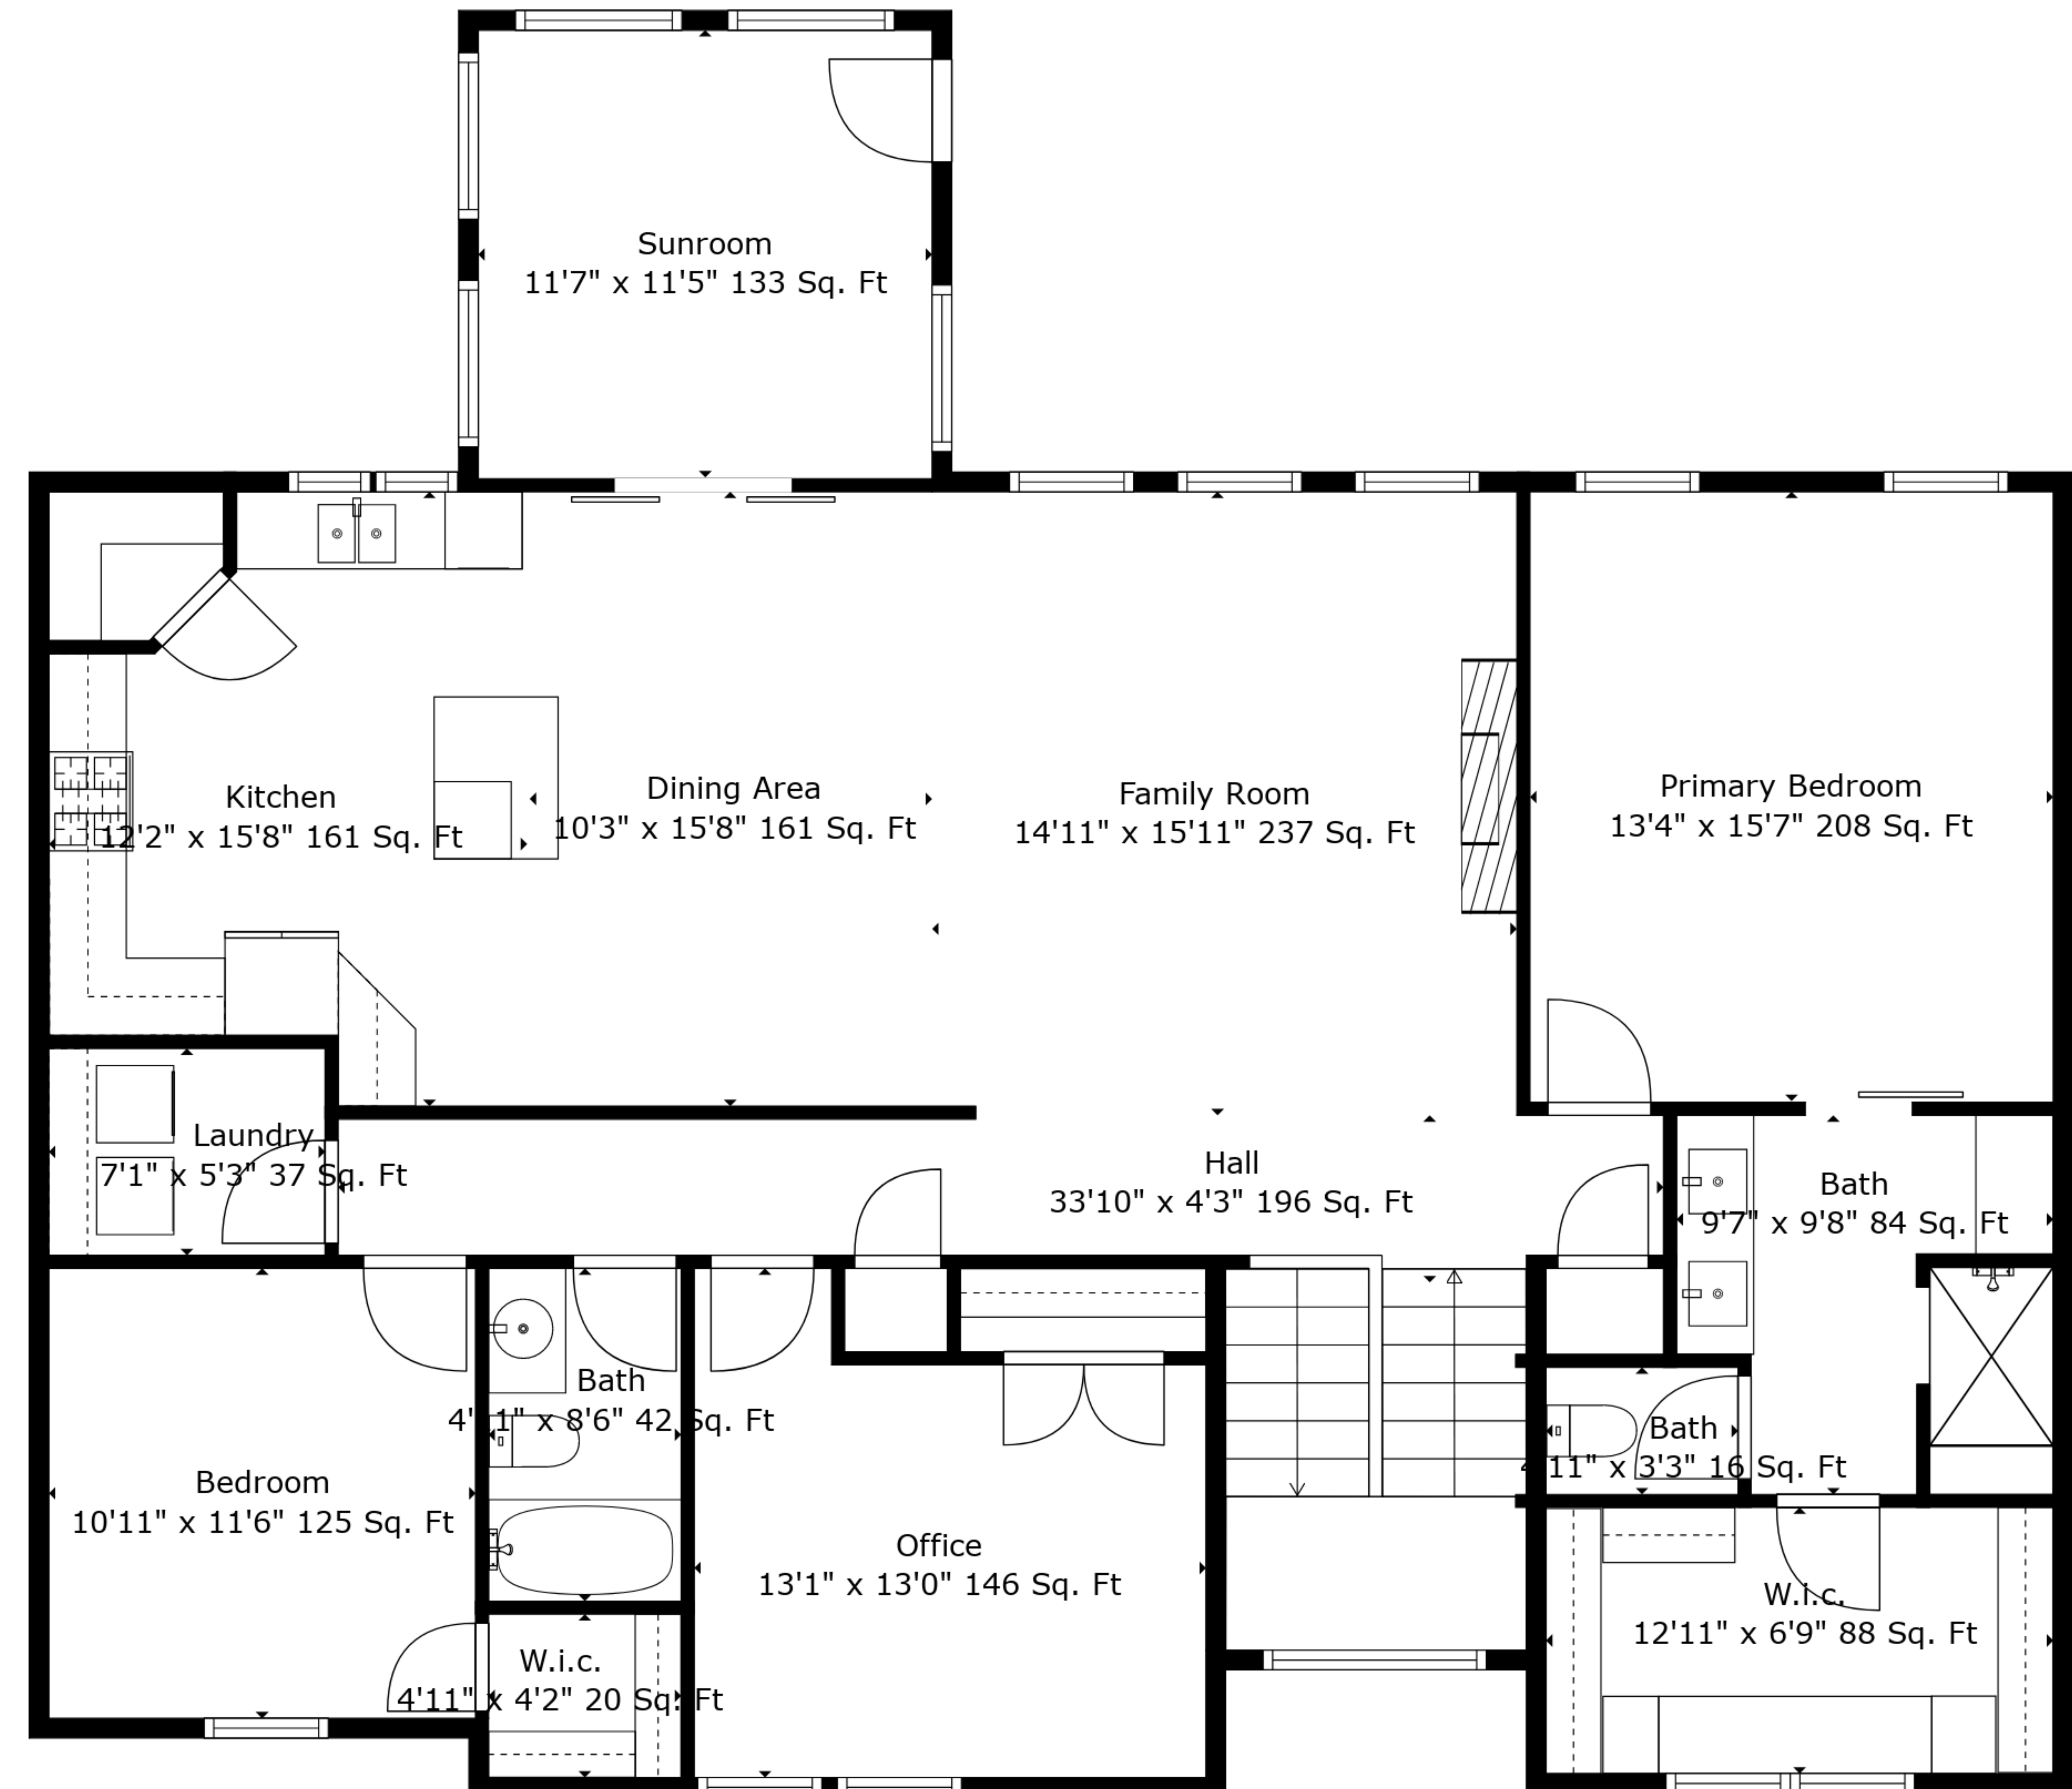

TOTAL: 2428 sq. ft

FLOOR 1: 659 sq. ft, FLOOR 2: 1769 sq. ft

EXCLUDED AREAS: GARAGE: 884 sq. ft

Measurements Are Deemed Highly Reliable But Not Guaranteed.

TOTAL: 2428 sq. ft

FLOOR 1: 659 sq. ft, FLOOR 2: 1769 sq. ft

EXCLUDED AREAS: GARAGE: 884 sq. ft

Measurements Are Deemed Highly Reliable But Not Guaranteed.

Floor 1

Floor 2

TOTAL: 2428 sq. ft
 FLOOR 1: 659 sq. ft, FLOOR 2: 1769 sq. ft
 EXCLUDED AREAS: GARAGE: 884 sq. ft