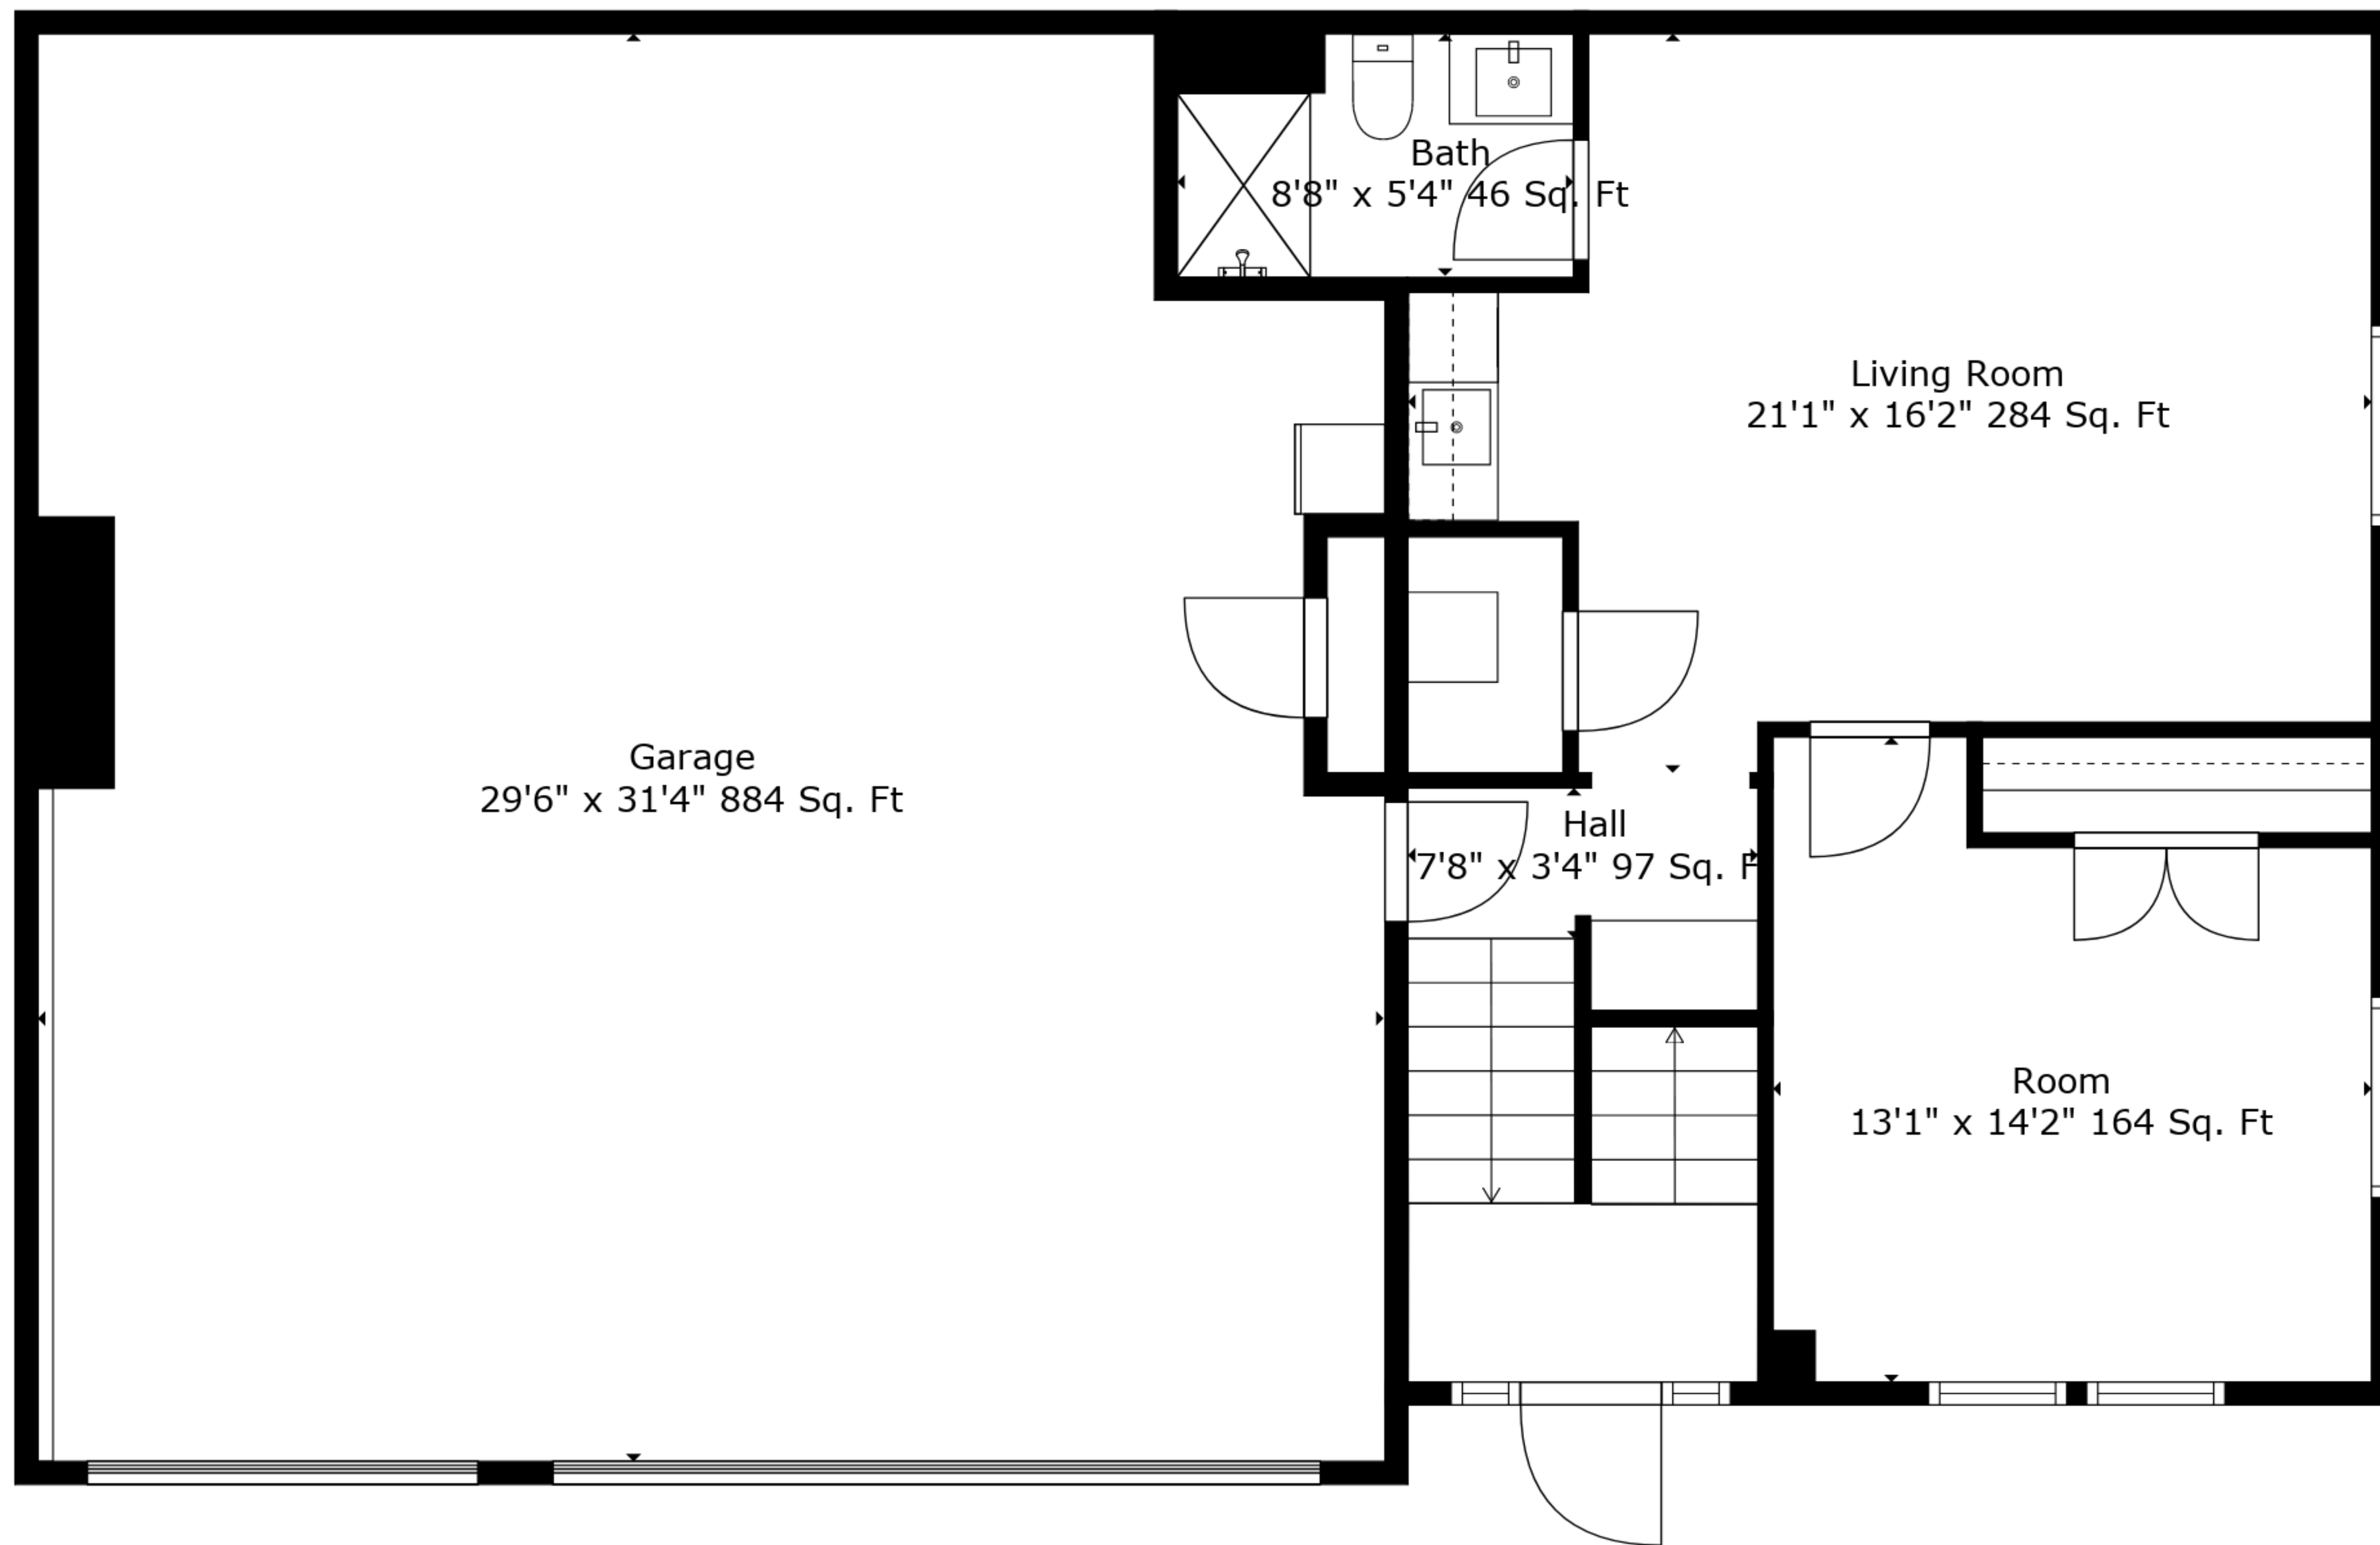

TOTAL: 2428 sq. ft

FLOOR 1: 659 sq. ft, FLOOR 2: 1769 sq. ft

EXCLUDED AREAS: GARAGE: 884 sq. ft

Measurements Are Deemed Highly Reliable But Not Guaranteed.

TOTAL: 2428 sq. ft

FLOOR 1: 659 sq. ft, FLOOR 2: 1769 sq. ft

EXCLUDED AREAS: GARAGE: 884 sq. ft

Measurements Are Deemed Highly Reliable But Not Guaranteed.

Floor 1

Floor 2

TOTAL: 2428 sq. ft
 FLOOR 1: 659 sq. ft, FLOOR 2: 1769 sq. ft
 EXCLUDED AREAS: GARAGE: 884 sq. ft