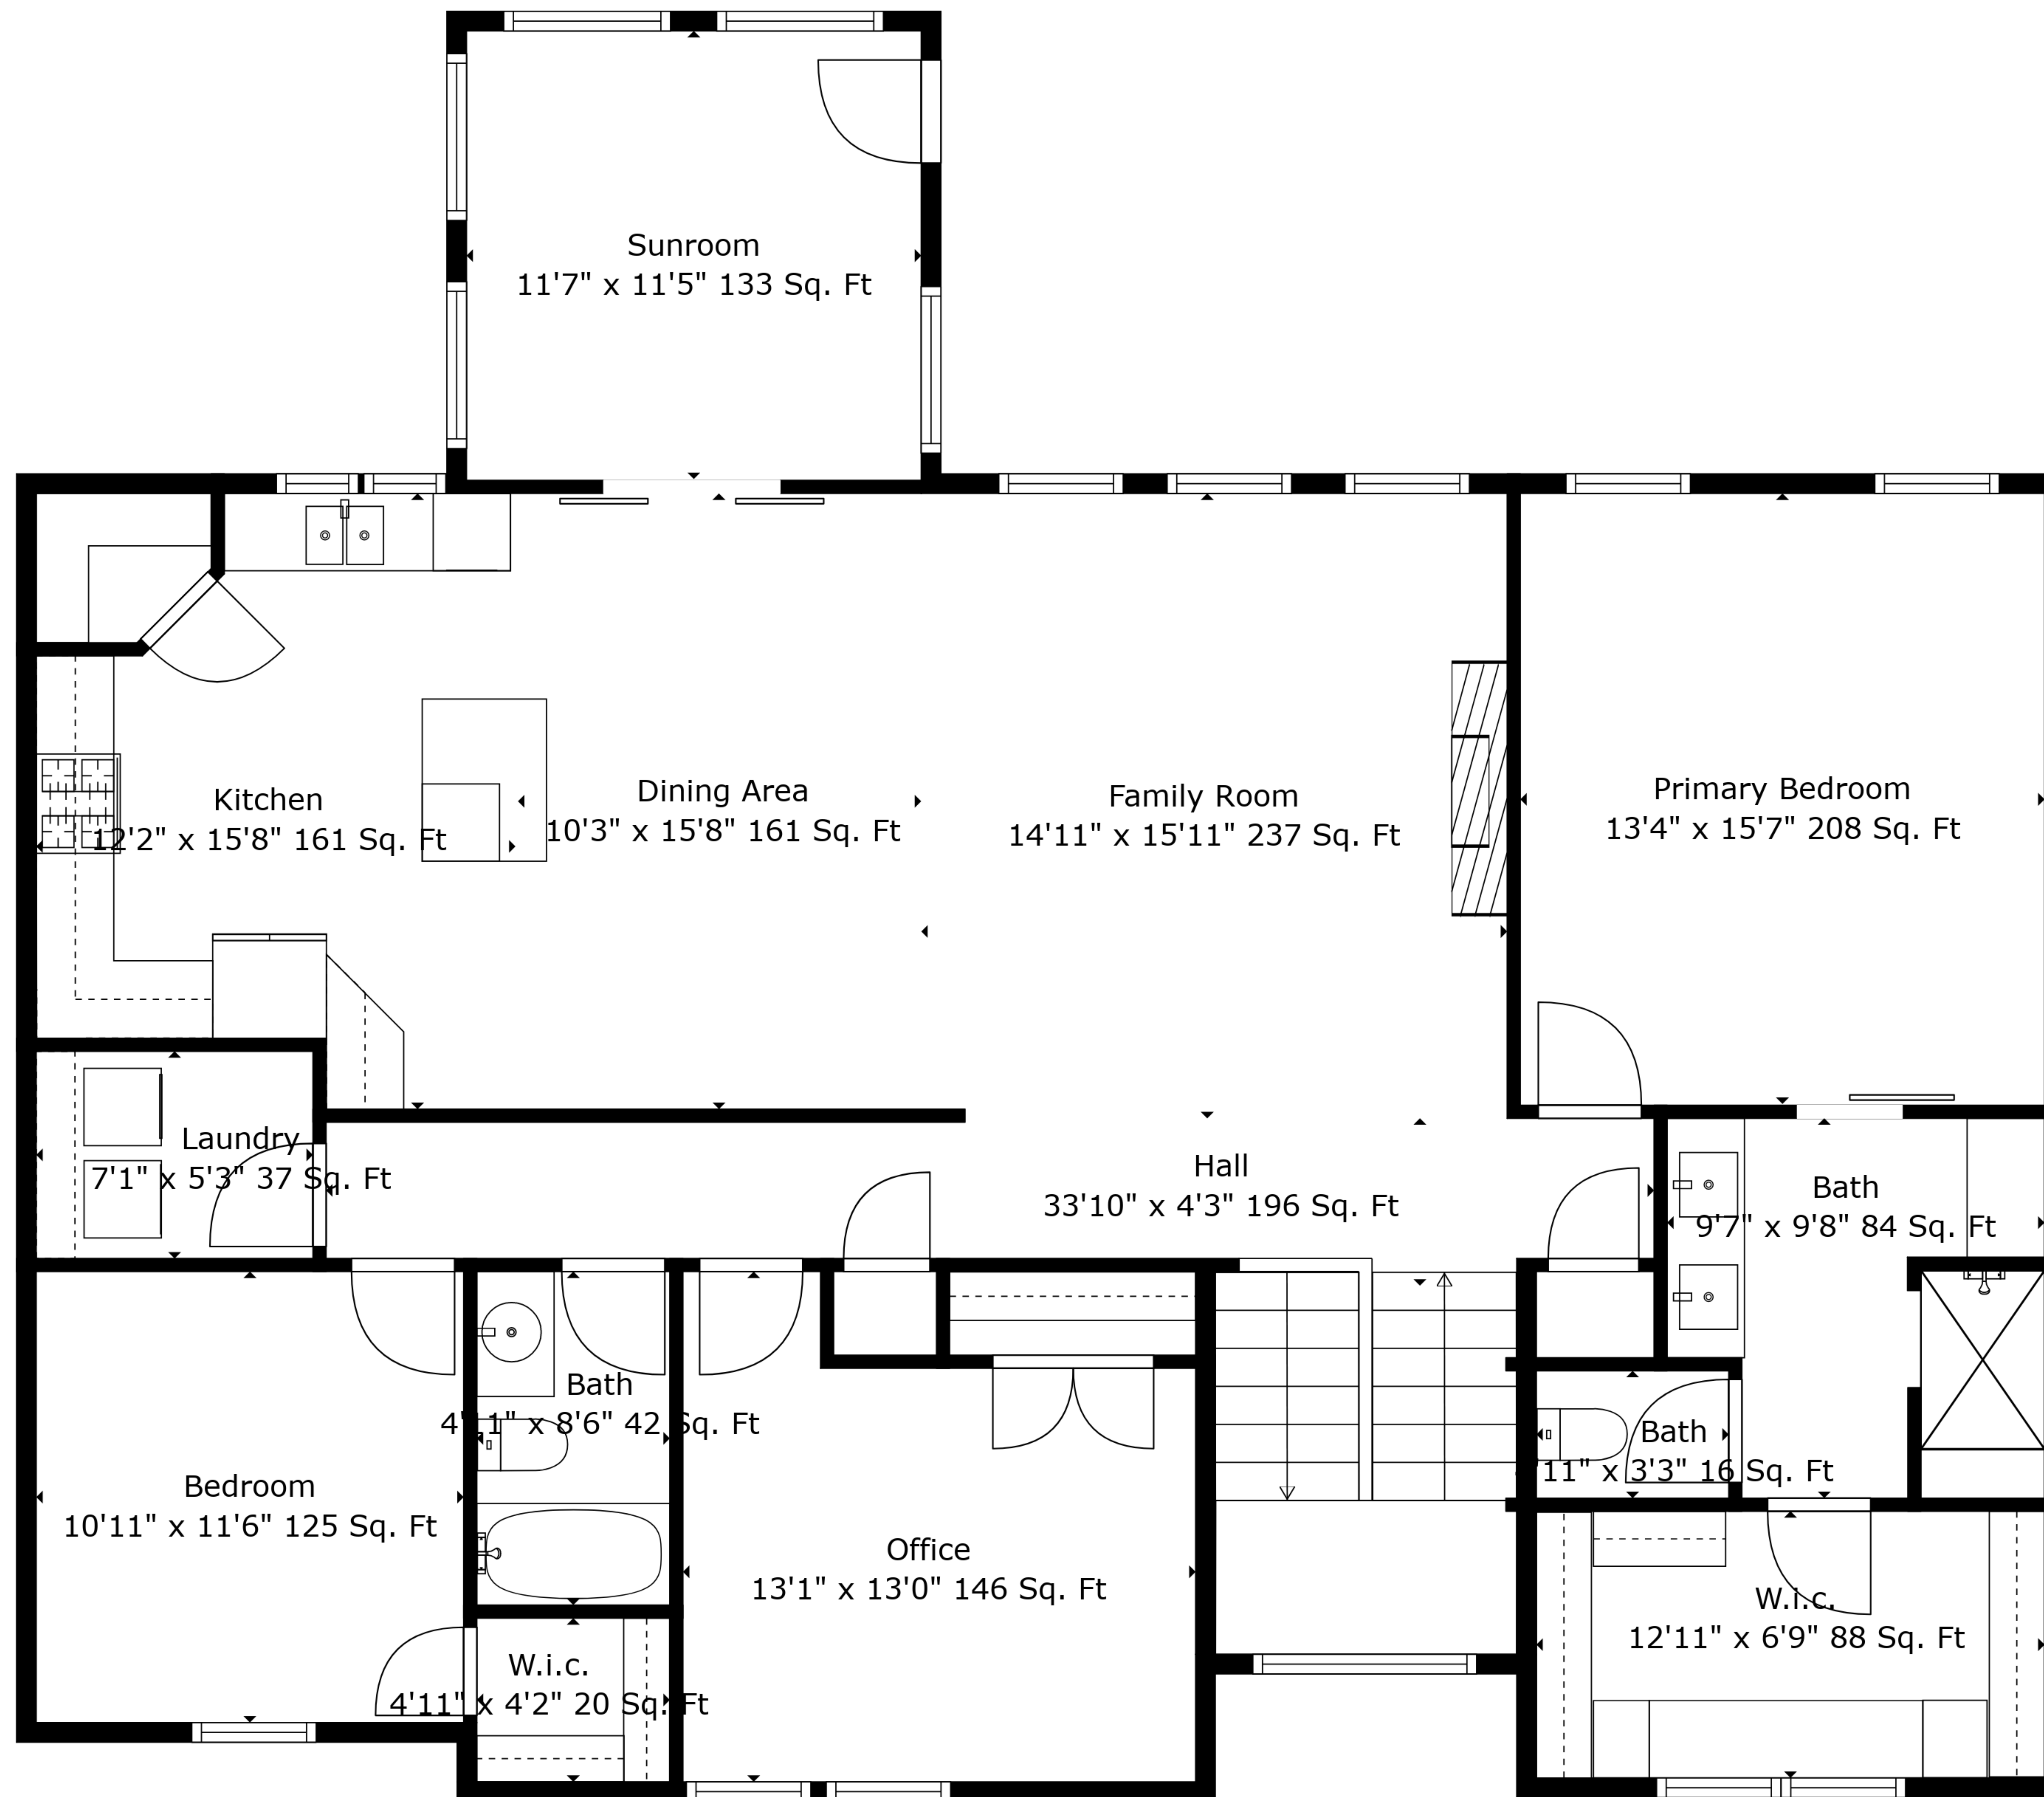

TOTAL: 2428 sq. ft

FLOOR 1: 659 sq. ft, FLOOR 2: 1769 sq. ft

EXCLUDED AREAS: GARAGE: 884 sq. ft

Measurements Are Deemed Highly Reliable But Not Guaranteed.

TOTAL: 2428 sq. ft

FLOOR 1: 659 sq. ft, FLOOR 2: 1769 sq. ft

EXCLUDED AREAS: GARAGE: 884 sq. ft

Measurements Are Deemed Highly Reliable But Not Guaranteed.

Floor 1

Floor 2

TOTAL: 2428 sq. ft
 FLOOR 1: 659 sq. ft, FLOOR 2: 1769 sq. ft
 EXCLUDED AREAS: GARAGE: 884 sq. ft