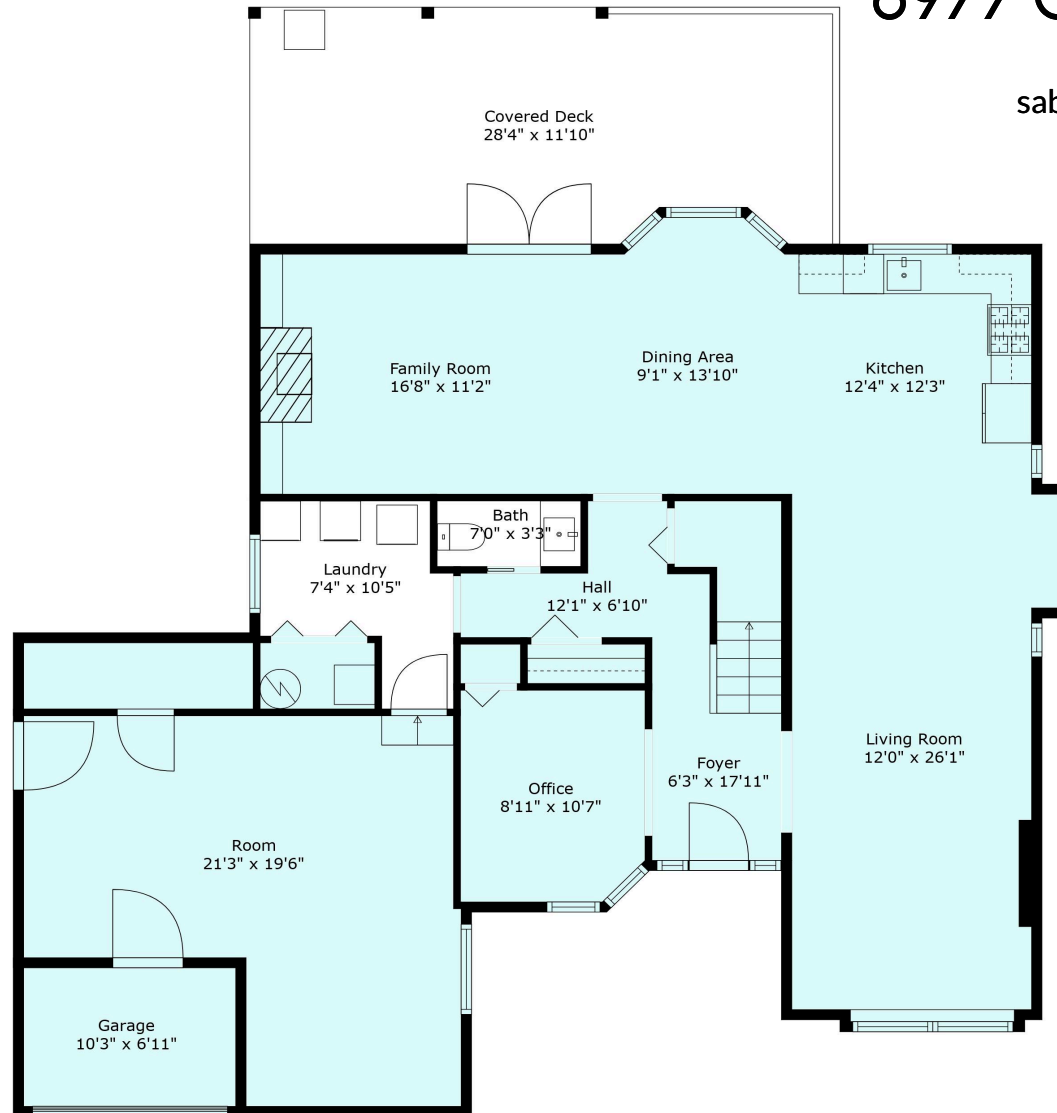

6977 Coach Lamp Dr

Sabrina Vandenberg PREC
sabrina@chilliwackproperties.net

Floor 2

Estimated Areas:

Main Floor: 1668 sq. ft

Above Main: 910 sq. ft

Total: 2,578 Sq. Ft

6977 Coach Lamp Dr

Sabrina Vandenberg PREC
sabrina@chilliwackproperties.net

Estimated Areas:

Main Floor: 1668 sq. ft
Above Main: 910 sq. ft
Total: 2,578 Sq. Ft

6977 Coach Lamp Dr

Sabrina Vandenberg PREC
sabrina@chilliwackproperties.net

Estimated Areas:

Main Floor: 1668 sq. ft

Above Main: 910 sq. ft

Total: 2,578 Sq. Ft