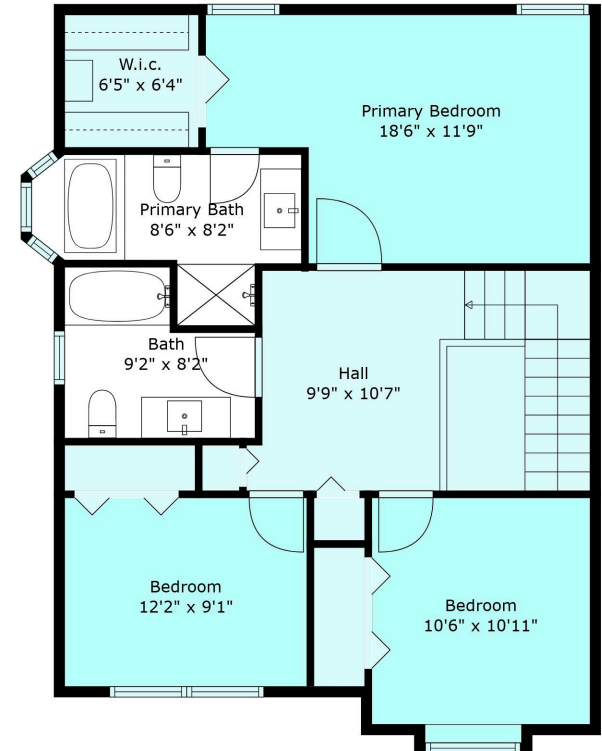

6977 Coach Lamp Dr

Sabrina Vandenberg PREC
sabrina@chilliwackproperties.net

Floor 2

Estimated Areas:

Main Floor: 1668 sq. ft

Above Main: 910 sq. ft

Total: 2,578 Sq. Ft

6977 Coach Lamp Dr

Sabrina Vandenberg PREC
sabrina@chilliwackproperties.net

Estimated Areas:

Main Floor: 1668 sq. ft
Above Main: 910 sq. ft
Total: 2,578 Sq. Ft

6977 Coach Lamp Dr

Sabrina Vandenberg PREC
sabrina@chilliwackproperties.net

Estimated Areas:

Main Floor: 1668 sq. ft

Above Main: 910 sq. ft

Total: 2,578 Sq. Ft