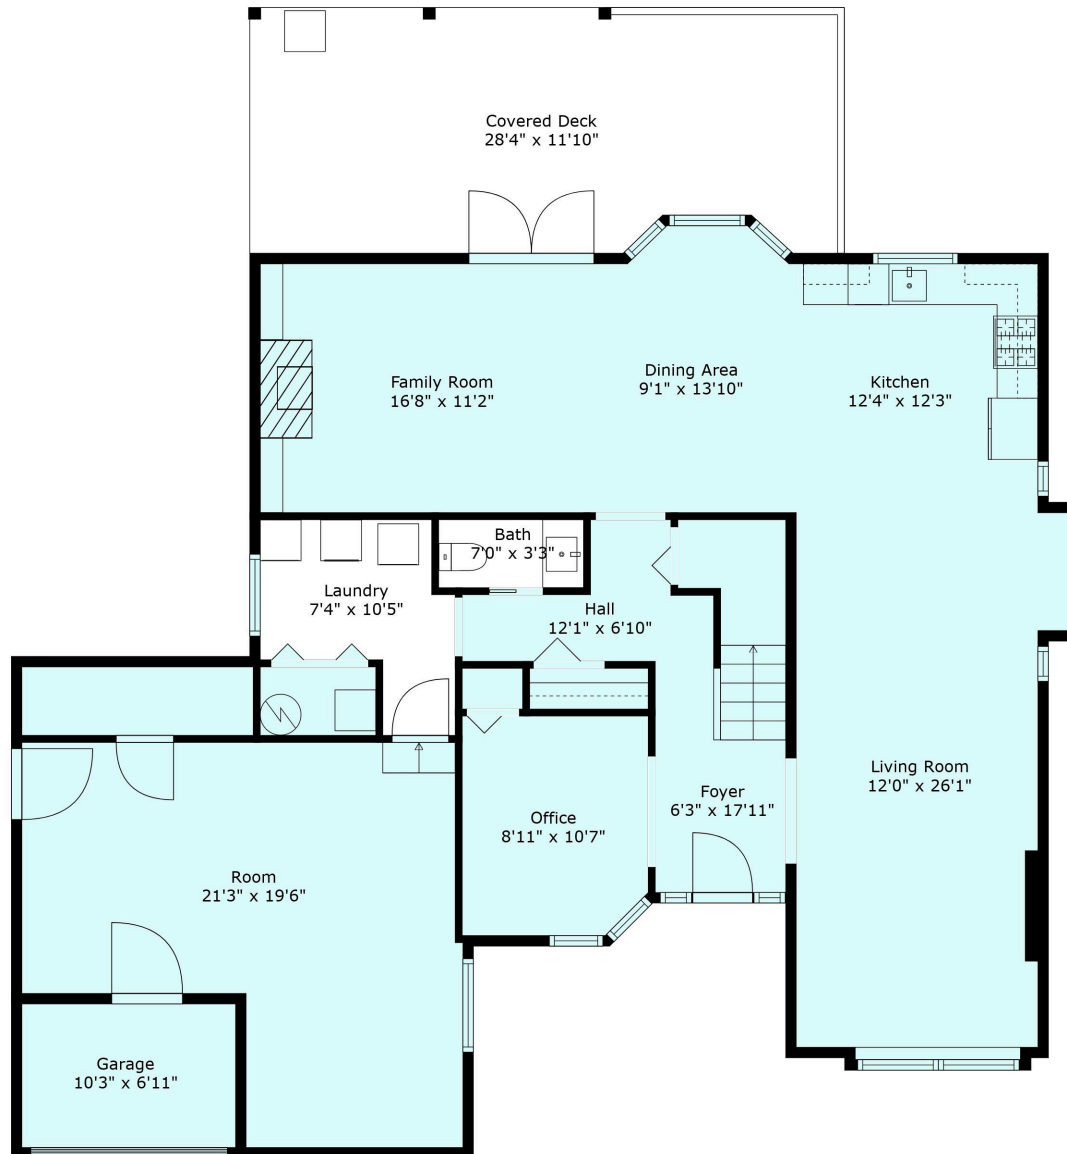

6977 Coach Lamp Dr

Sabrina Vandenberg PREC
sabrina@chilliwackproperties.net

Floor 2

Estimated Areas:

Main Floor: 1668 sq. ft

Above Main: 910 sq. ft

Total: 2,578 Sq. Ft

6977 Coach Lamp Dr

Sabrina Vandenberg PREC
sabrina@chilliwackproperties.net

Estimated Areas:

Main Floor: 1668 sq. ft
Above Main: 910 sq. ft
Total: 2,578 Sq. Ft

6977 Coach Lamp Dr

Sabrina Vandenberg PREC
sabrina@chilliwackproperties.net

Estimated Areas:

Main Floor: 1668 sq. ft

Above Main: 910 sq. ft

Total: 2,578 Sq. Ft