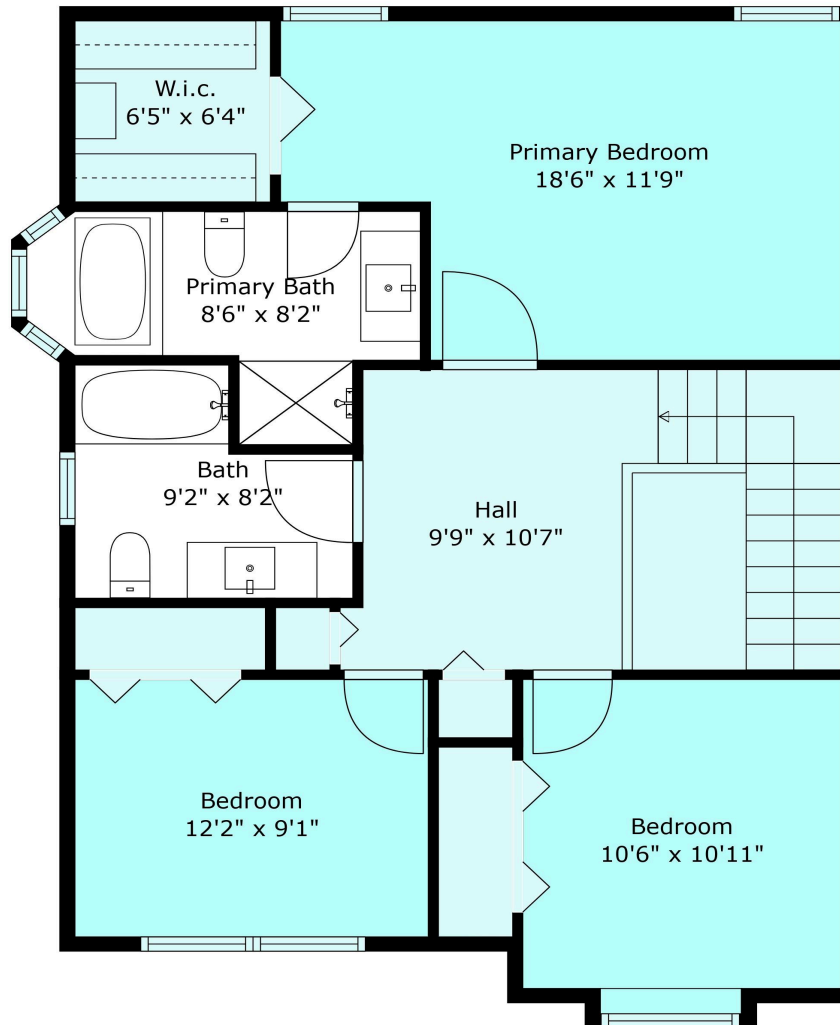

6977 Coach Lamp Dr

Sabrina Vandenberg PREC
sabrina@chilliwackproperties.net

Floor 2

Estimated Areas:

Main Floor: 1668 sq. ft

Above Main: 910 sq. ft

Total: 2,578 Sq. Ft

6977 Coach Lamp Dr

Sabrina Vandenberg PREC
sabrina@chilliwackproperties.net

Estimated Areas:

Main Floor: 1668 sq. ft
Above Main: 910 sq. ft
Total: 2,578 Sq. Ft

6977 Coach Lamp Dr

Sabrina Vandenberg PREC
sabrina@chilliwackproperties.net

Estimated Areas:

Main Floor: 1668 sq. ft

Above Main: 910 sq. ft

Total: 2,578 Sq. Ft