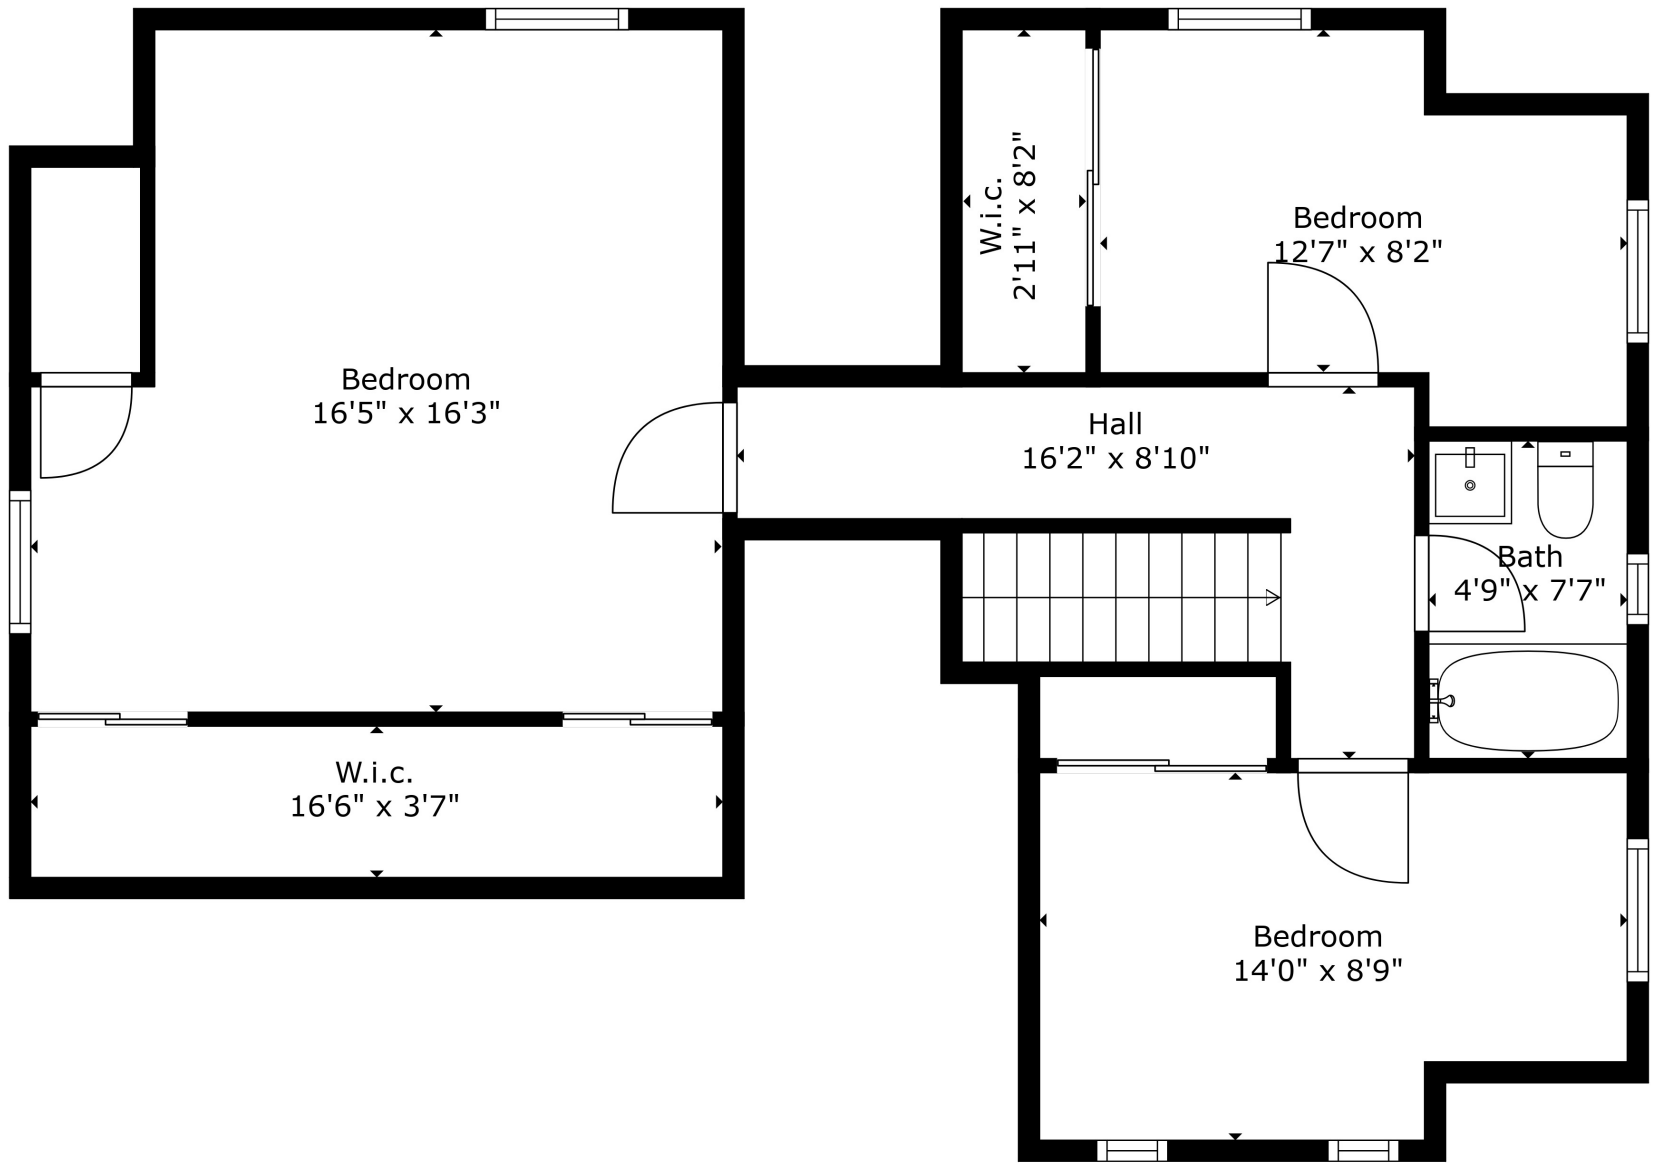

Floor 2

Floor 3

Floor 1

**TOTAL: 1606 sq. ft**

Below Ground: 0 sq. ft, FLOOR 2: 976 sq. ft, FLOOR 3: 630 sq. ft

EXCLUDED AREAS: STORAGE: 75 sq. ft, BASEMENT: 285 sq. ft, GARAGE: 226 sq. ft,

PORCH: 107 sq. ft, DECK: 247 sq. ft, FIREPLACE: 8 sq. ft,

LOW CEILING: 89 sq. ft

Measurements Are Calculated By Cubicasa Technology. Deemed Highly Reliable But Not Guaranteed.

**TOTAL: 1606 sq. ft**

Below Ground: 0 sq. ft, FLOOR 2: 976 sq. ft, FLOOR 3: 630 sq. ft  
 EXCLUDED AREAS: STORAGE: 75 sq. ft, BASEMENT: 285 sq. ft, GARAGE: 226 sq. ft,  
 PORCH: 107 sq. ft, DECK: 247 sq. ft, FIREPLACE: 8 sq. ft,  
 LOW CEILING: 89 sq. ft

Measurements Are Calculated By Cubicasa Technology. Deemed Highly Reliable But Not Guaranteed.

**TOTAL: 1606 sq. ft**

Below Ground: 0 sq. ft, FLOOR 2: 976 sq. ft, FLOOR 3: 630 sq. ft  
 EXCLUDED AREAS: STORAGE: 75 sq. ft, BASEMENT: 285 sq. ft, GARAGE: 226 sq. ft,  
 PORCH: 107 sq. ft, DECK: 247 sq. ft, FIREPLACE: 8 sq. ft,  
 LOW CEILING: 89 sq. ft