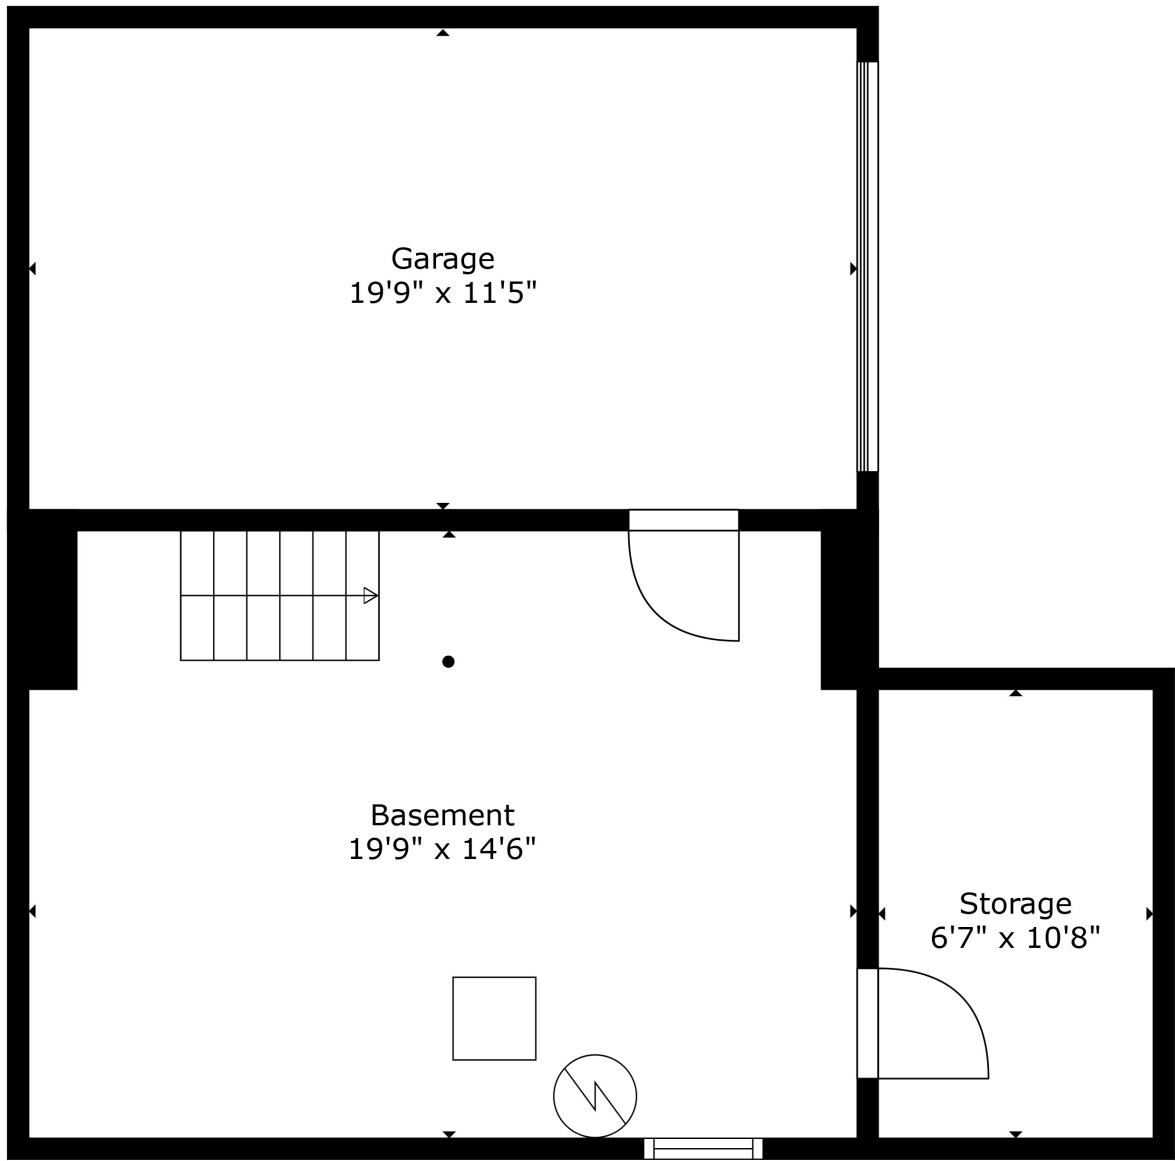

Floor 2

Floor 3

Floor 1

**TOTAL: 1606 sq. ft**

Below Ground: 0 sq. ft, FLOOR 2: 976 sq. ft, FLOOR 3: 630 sq. ft

EXCLUDED AREAS: STORAGE: 75 sq. ft, BASEMENT: 285 sq. ft, GARAGE: 226 sq. ft,

PORCH: 107 sq. ft, DECK: 247 sq. ft, FIREPLACE: 8 sq. ft,

LOW CEILING: 89 sq. ft

Measurements Are Calculated By Cubicasa Technology. Deemed Highly Reliable But Not Guaranteed.

**TOTAL: 1606 sq. ft**

Below Ground: 0 sq. ft, FLOOR 2: 976 sq. ft, FLOOR 3: 630 sq. ft  
 EXCLUDED AREAS: STORAGE: 75 sq. ft, BASEMENT: 285 sq. ft, GARAGE: 226 sq. ft,  
 PORCH: 107 sq. ft, DECK: 247 sq. ft, FIREPLACE: 8 sq. ft,  
 LOW CEILING: 89 sq. ft

Measurements Are Calculated By Cubicasa Technology. Deemed Highly Reliable But Not Guaranteed.

**TOTAL: 1606 sq. ft**

Below Ground: 0 sq. ft, FLOOR 2: 976 sq. ft, FLOOR 3: 630 sq. ft  
 EXCLUDED AREAS: STORAGE: 75 sq. ft, BASEMENT: 285 sq. ft, GARAGE: 226 sq. ft,  
 PORCH: 107 sq. ft, DECK: 247 sq. ft, FIREPLACE: 8 sq. ft,  
 LOW CEILING: 89 sq. ft