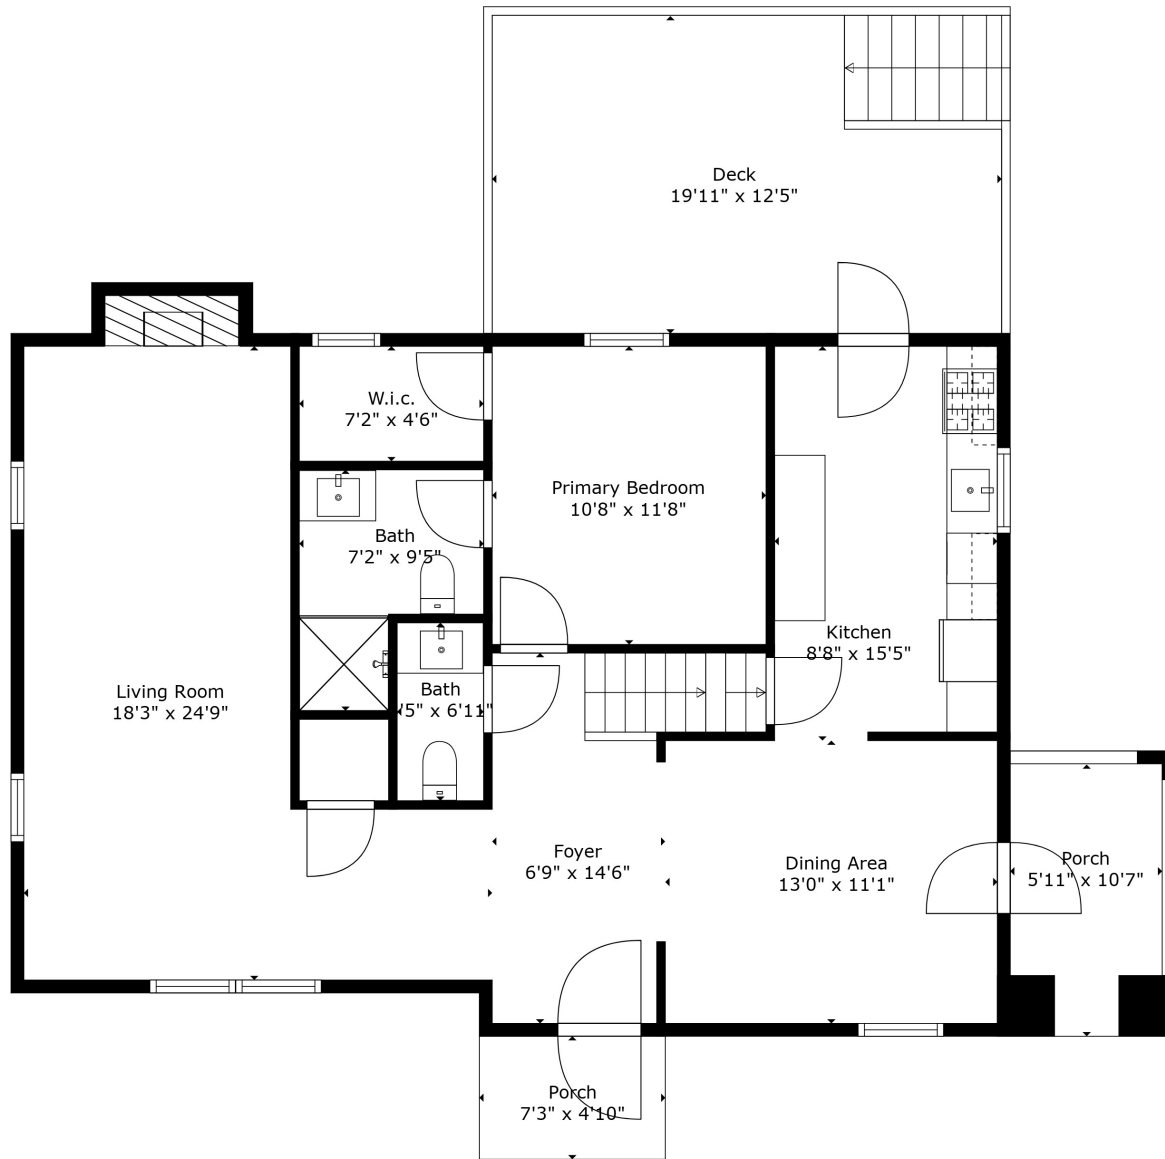

Floor 2

Floor 3

Floor 1

**TOTAL: 1606 sq. ft**

Below Ground: 0 sq. ft, FLOOR 2: 976 sq. ft, FLOOR 3: 630 sq. ft

EXCLUDED AREAS: STORAGE: 75 sq. ft, BASEMENT: 285 sq. ft, GARAGE: 226 sq. ft,

PORCH: 107 sq. ft, DECK: 247 sq. ft, FIREPLACE: 8 sq. ft,

LOW CEILING: 89 sq. ft

Measurements Are Calculated By Cubicasa Technology. Deemed Highly Reliable But Not Guaranteed.

**TOTAL: 1606 sq. ft**

Below Ground: 0 sq. ft, FLOOR 2: 976 sq. ft, FLOOR 3: 630 sq. ft  
 EXCLUDED AREAS: STORAGE: 75 sq. ft, BASEMENT: 285 sq. ft, GARAGE: 226 sq. ft,  
 PORCH: 107 sq. ft, DECK: 247 sq. ft, FIREPLACE: 8 sq. ft,  
 LOW CEILING: 89 sq. ft

Measurements Are Calculated By Cubicasa Technology. Deemed Highly Reliable But Not Guaranteed.

**TOTAL: 1606 sq. ft**

Below Ground: 0 sq. ft, FLOOR 2: 976 sq. ft, FLOOR 3: 630 sq. ft  
 EXCLUDED AREAS: STORAGE: 75 sq. ft, BASEMENT: 285 sq. ft, GARAGE: 226 sq. ft,  
 PORCH: 107 sq. ft, DECK: 247 sq. ft, FIREPLACE: 8 sq. ft,  
 LOW CEILING: 89 sq. ft