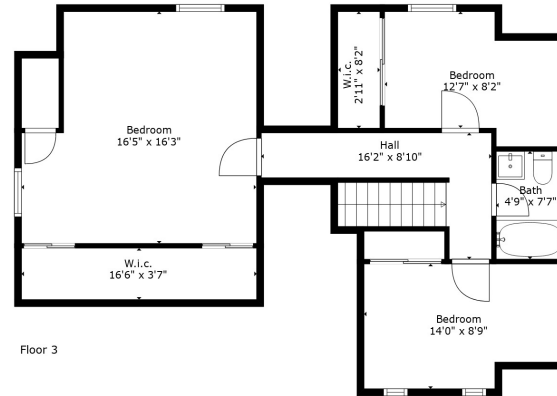

Floor 2

Floor 3

Floor 1

**TOTAL: 1606 sq. ft**

Below Ground: 0 sq. ft, FLOOR 2: 976 sq. ft, FLOOR 3: 630 sq. ft

EXCLUDED AREAS: STORAGE: 75 sq. ft, BASEMENT: 285 sq. ft, GARAGE: 226 sq. ft,

PORCH: 107 sq. ft, DECK: 247 sq. ft, FIREPLACE: 8 sq. ft,

LOW CEILING: 89 sq. ft

Measurements Are Calculated By Cubicasa Technology. Deemed Highly Reliable But Not Guaranteed.

**TOTAL: 1606 sq. ft**

Below Ground: 0 sq. ft, FLOOR 2: 976 sq. ft, FLOOR 3: 630 sq. ft  
 EXCLUDED AREAS: STORAGE: 75 sq. ft, BASEMENT: 285 sq. ft, GARAGE: 226 sq. ft,  
 PORCH: 107 sq. ft, DECK: 247 sq. ft, FIREPLACE: 8 sq. ft,  
 LOW CEILING: 89 sq. ft

Measurements Are Calculated By Cubicasa Technology. Deemed Highly Reliable But Not Guaranteed.

**TOTAL: 1606 sq. ft**

Below Ground: 0 sq. ft, FLOOR 2: 976 sq. ft, FLOOR 3: 630 sq. ft  
 EXCLUDED AREAS: STORAGE: 75 sq. ft, BASEMENT: 285 sq. ft, GARAGE: 226 sq. ft,  
 PORCH: 107 sq. ft, DECK: 247 sq. ft, FIREPLACE: 8 sq. ft,  
 LOW CEILING: 89 sq. ft