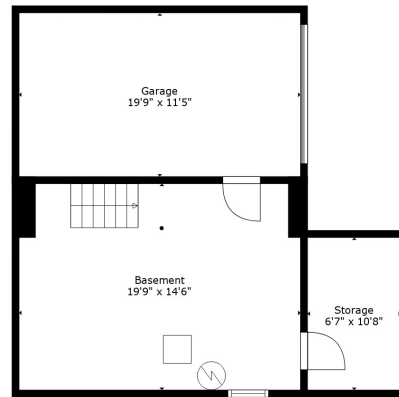

Floor 2

Floor 3

Floor 1

**TOTAL: 1606 sq. ft**

Below Ground: 0 sq. ft, FLOOR 2: 976 sq. ft, FLOOR 3: 630 sq. ft

EXCLUDED AREAS: STORAGE: 75 sq. ft, BASEMENT: 285 sq. ft, GARAGE: 226 sq. ft,

PORCH: 107 sq. ft, DECK: 247 sq. ft, FIREPLACE: 8 sq. ft,

LOW CEILING: 89 sq. ft

Measurements Are Calculated By Cubicasa Technology. Deemed Highly Reliable But Not Guaranteed.

**TOTAL: 1606 sq. ft**

Below Ground: 0 sq. ft, FLOOR 2: 976 sq. ft, FLOOR 3: 630 sq. ft  
 EXCLUDED AREAS: STORAGE: 75 sq. ft, BASEMENT: 285 sq. ft, GARAGE: 226 sq. ft,  
 PORCH: 107 sq. ft, DECK: 247 sq. ft, FIREPLACE: 8 sq. ft,  
 LOW CEILING: 89 sq. ft

Measurements Are Calculated By Cubicasa Technology. Deemed Highly Reliable But Not Guaranteed.

**TOTAL: 1606 sq. ft**

Below Ground: 0 sq. ft, FLOOR 2: 976 sq. ft, FLOOR 3: 630 sq. ft  
 EXCLUDED AREAS: STORAGE: 75 sq. ft, BASEMENT: 285 sq. ft, GARAGE: 226 sq. ft,  
 PORCH: 107 sq. ft, DECK: 247 sq. ft, FIREPLACE: 8 sq. ft,  
 LOW CEILING: 89 sq. ft