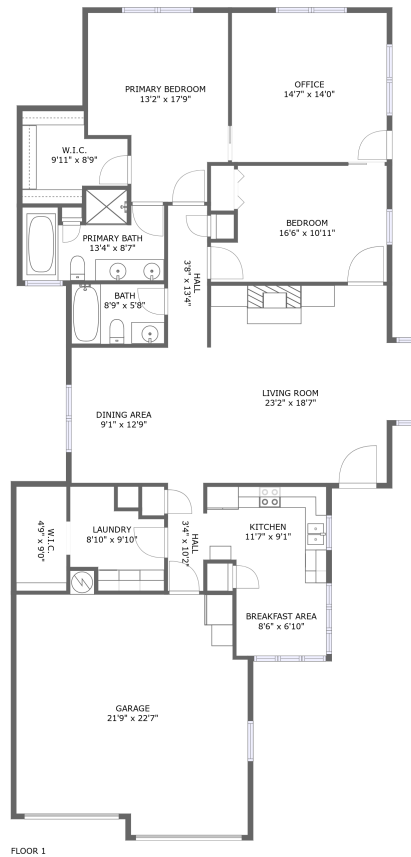

## Property summary

 **1** Garages

 **2** Bedrooms

 **2** Bathrooms

 **0** Half baths

 **1** Floors

 **1,824**  
Gross living  
area sqft

 **2,316**  
Total sqft

## Room dimensions

Floor 1

Total sqft: 2316 Living area: 1824

#		Dimensions	sqft	Counted as living area
1	Garage	21'9" x 22'7"	467 sq. ft	No
2	Bath	8'9" x 5'8"	49 sq. ft	Yes
3	Dining Room	9'1" x 12'9"	115 sq. ft	Yes
4	Bath	13'4" x 8'7"	94 sq. ft	Yes
5	Utility	8'10" x 9'10"	68 sq. ft	Yes
6	Bedroom	16'6" x 10'11"	162 sq. ft	Yes
7	Kitchen	11'7" x 9'1"	97 sq. ft	Yes
8	Cl	9'11" x 8'9"	69 sq. ft	Yes
9	Office	14'7" x 14'0"	204 sq. ft	Yes
10	Hall	3'4" x 10'2"	34 sq. ft	Yes
11	Hall	3'8" x 13'4"	49 sq. ft	Yes

## 3 Floor 1 - Dining Room

Dimensions: 9'1" x 12'9"  
Area: 115 sq. ft  
Counted as living area: Yes

Heated: Yes  
Finished: Yes  
Enclosed: Yes  
Contiguous: Yes  
Permitted: Yes  
Wet space: No  
Addition: No  
Conversion: No

## 9 Floor 1 - Office

Dimensions: 14'7" x 14'0"  
Area: 204 sq. ft  
Counted as living area: Yes

Heated: Yes  
Finished: Yes  
Enclosed: Yes  
Contiguous: Yes  
Permitted: Yes  
Wet space: No  
Addition: No  
Conversion: No