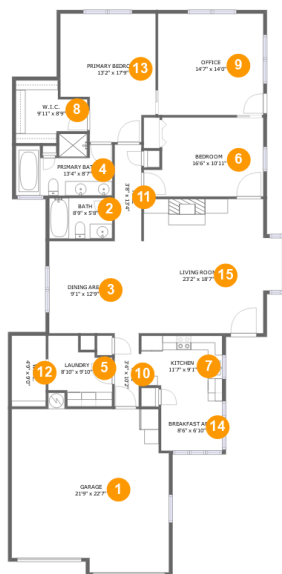

1902 Haworth Cir, Deep Dell, Salem, Salem, Virginia, United States, 24153

Room dimensions

Floor 1

Total sqft: 2316 Living area: 1824

#		Dimensions	sqft	Counted as living area
1	Garage	21'9" x 22'7"	467 sq. ft	No
2	Bath	8'9" x 5'8"	49 sq. ft	Yes
3	Dining Room	9'1" x 12'9"	115 sq. ft	Yes
4	Bath	13'4" x 8'7"	94 sq. ft	Yes
5	Utility	8'10" x 9'10"	68 sq. ft	Yes
6	Bedroom	16'6" x 10'11"	162 sq. ft	Yes
7	Kitchen	11'7" x 9'1"	97 sq. ft	Yes
8	Cl	9'11" x 8'9"	69 sq. ft	Yes
9	Office	14'7" x 14'0"	204 sq. ft	Yes
10	Hall	3'4" x 10'2"	34 sq. ft	Yes
11	Hall	3'8" x 13'4"	49 sq. ft	Yes

Scan captured on Tue, 31 Dec 2024 20:10:58 GMT

Information is calculated by Cubicasa technology deemed highly reliable but not guaranteed.