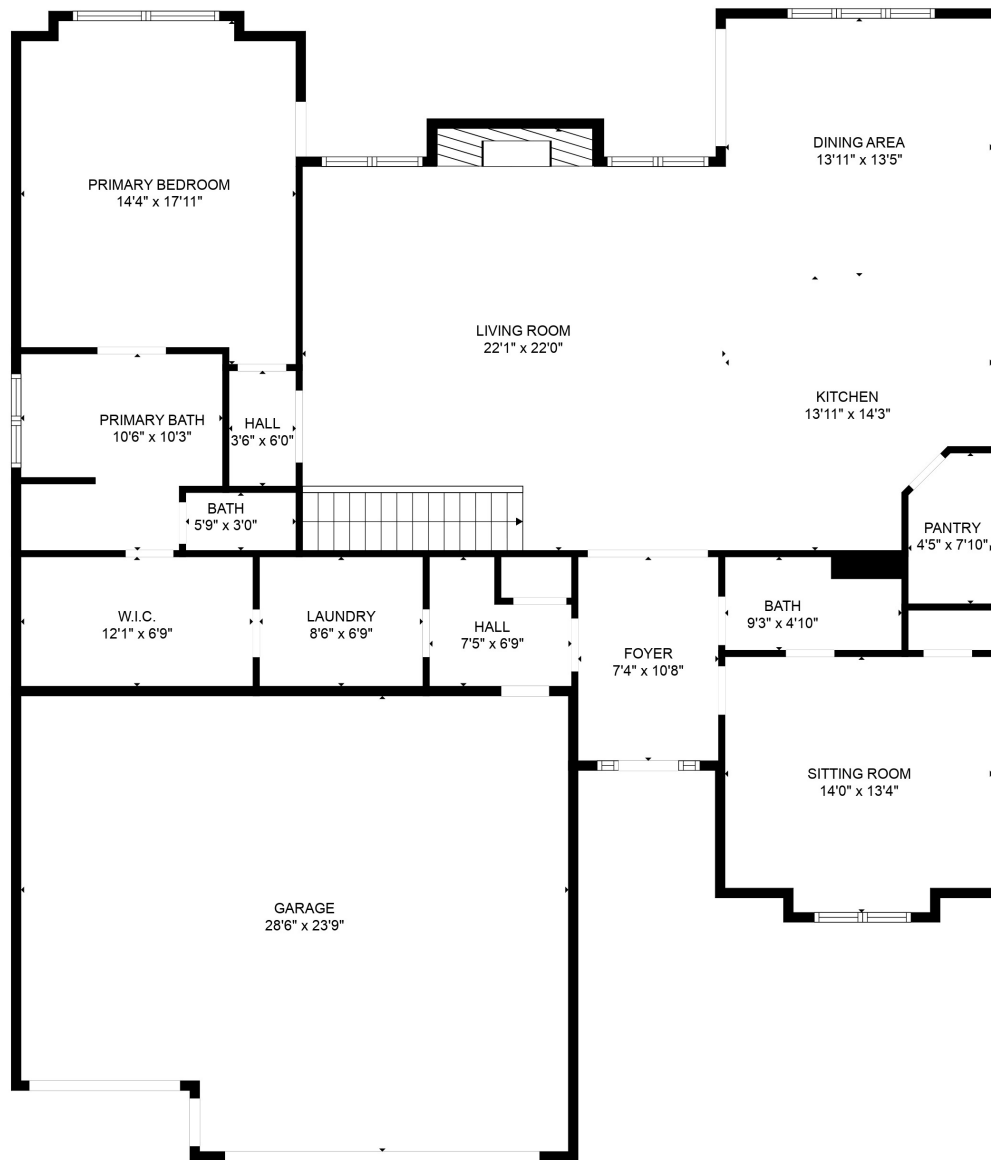

Total scanned area: 4397 sq. ft

MEASUREMENTS ARE CALCULATED BY CUBICASA TECHNOLOGY. DEEMED HIGHLY RELIABLE BUT NOT GUARANTEED.

Total scanned area: 4397 sq. ft

MEASUREMENTS ARE CALCULATED BY CUBICASA TECHNOLOGY. DEEMED HIGHLY RELIABLE BUT NOT GUARANTEED.

Total scanned area: 4397 sq. ft

MEASUREMENTS ARE CALCULATED BY CUBICASA TECHNOLOGY. DEEMED HIGHLY RELIABLE BUT NOT GUARANTEED.