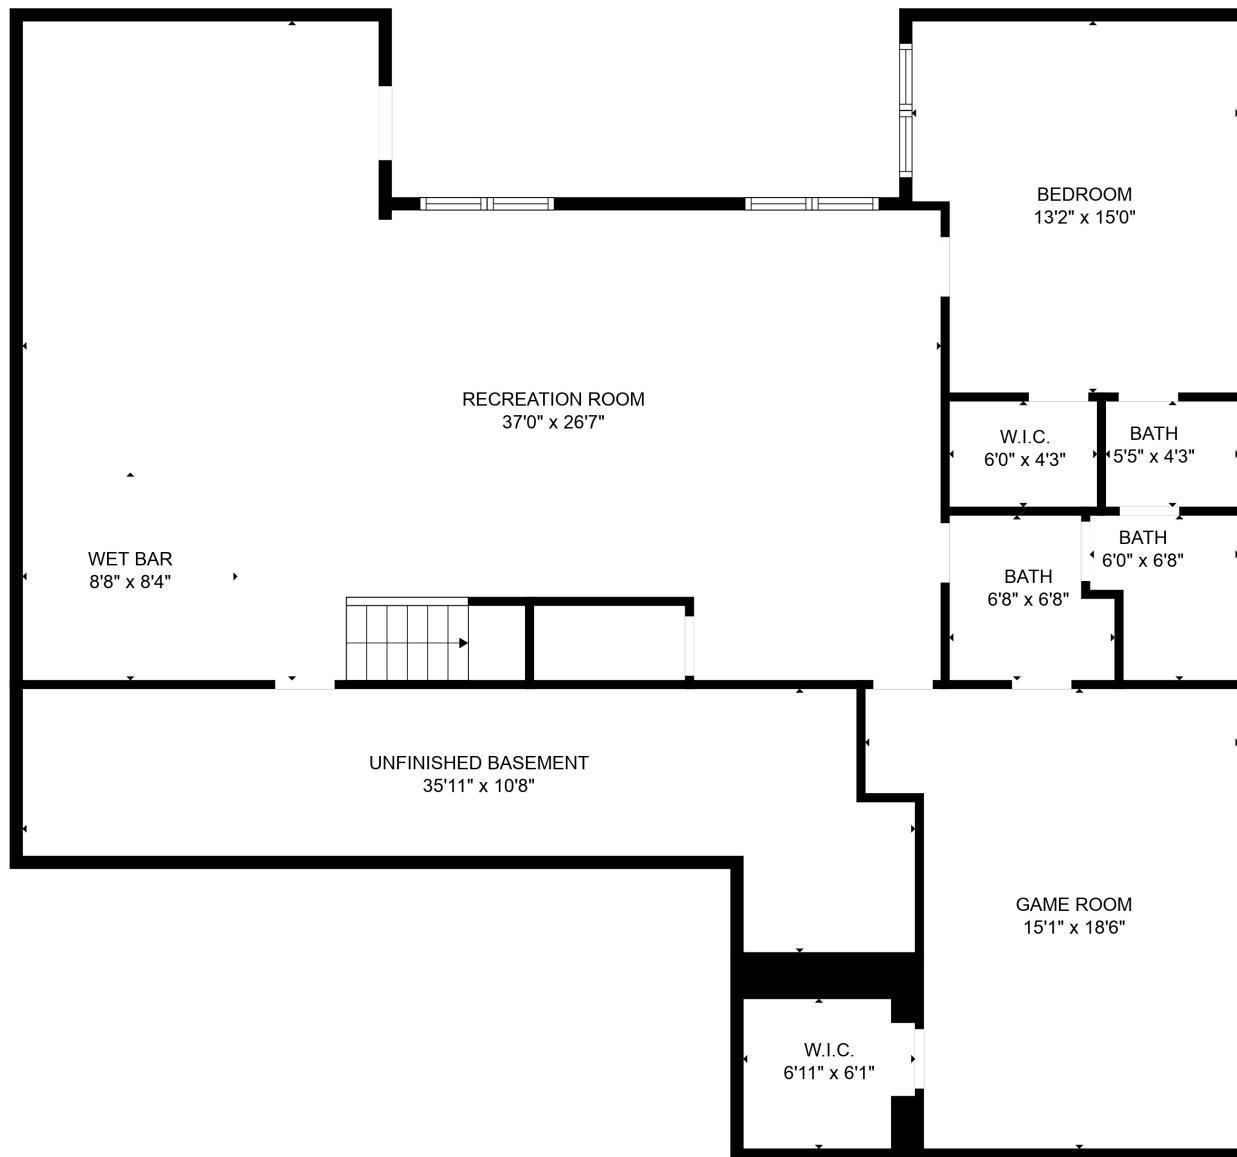

Total scanned area: 4397 sq. ft

MEASUREMENTS ARE CALCULATED BY CUBICASA TECHNOLOGY. DEEMED HIGHLY RELIABLE BUT NOT GUARANTEED.

Total scanned area: 4397 sq. ft

MEASUREMENTS ARE CALCULATED BY CUBICASA TECHNOLOGY. DEEMED HIGHLY RELIABLE BUT NOT GUARANTEED.

Total scanned area: 4397 sq. ft

MEASUREMENTS ARE CALCULATED BY CUBICASA TECHNOLOGY. DEEMED HIGHLY RELIABLE BUT NOT GUARANTEED.