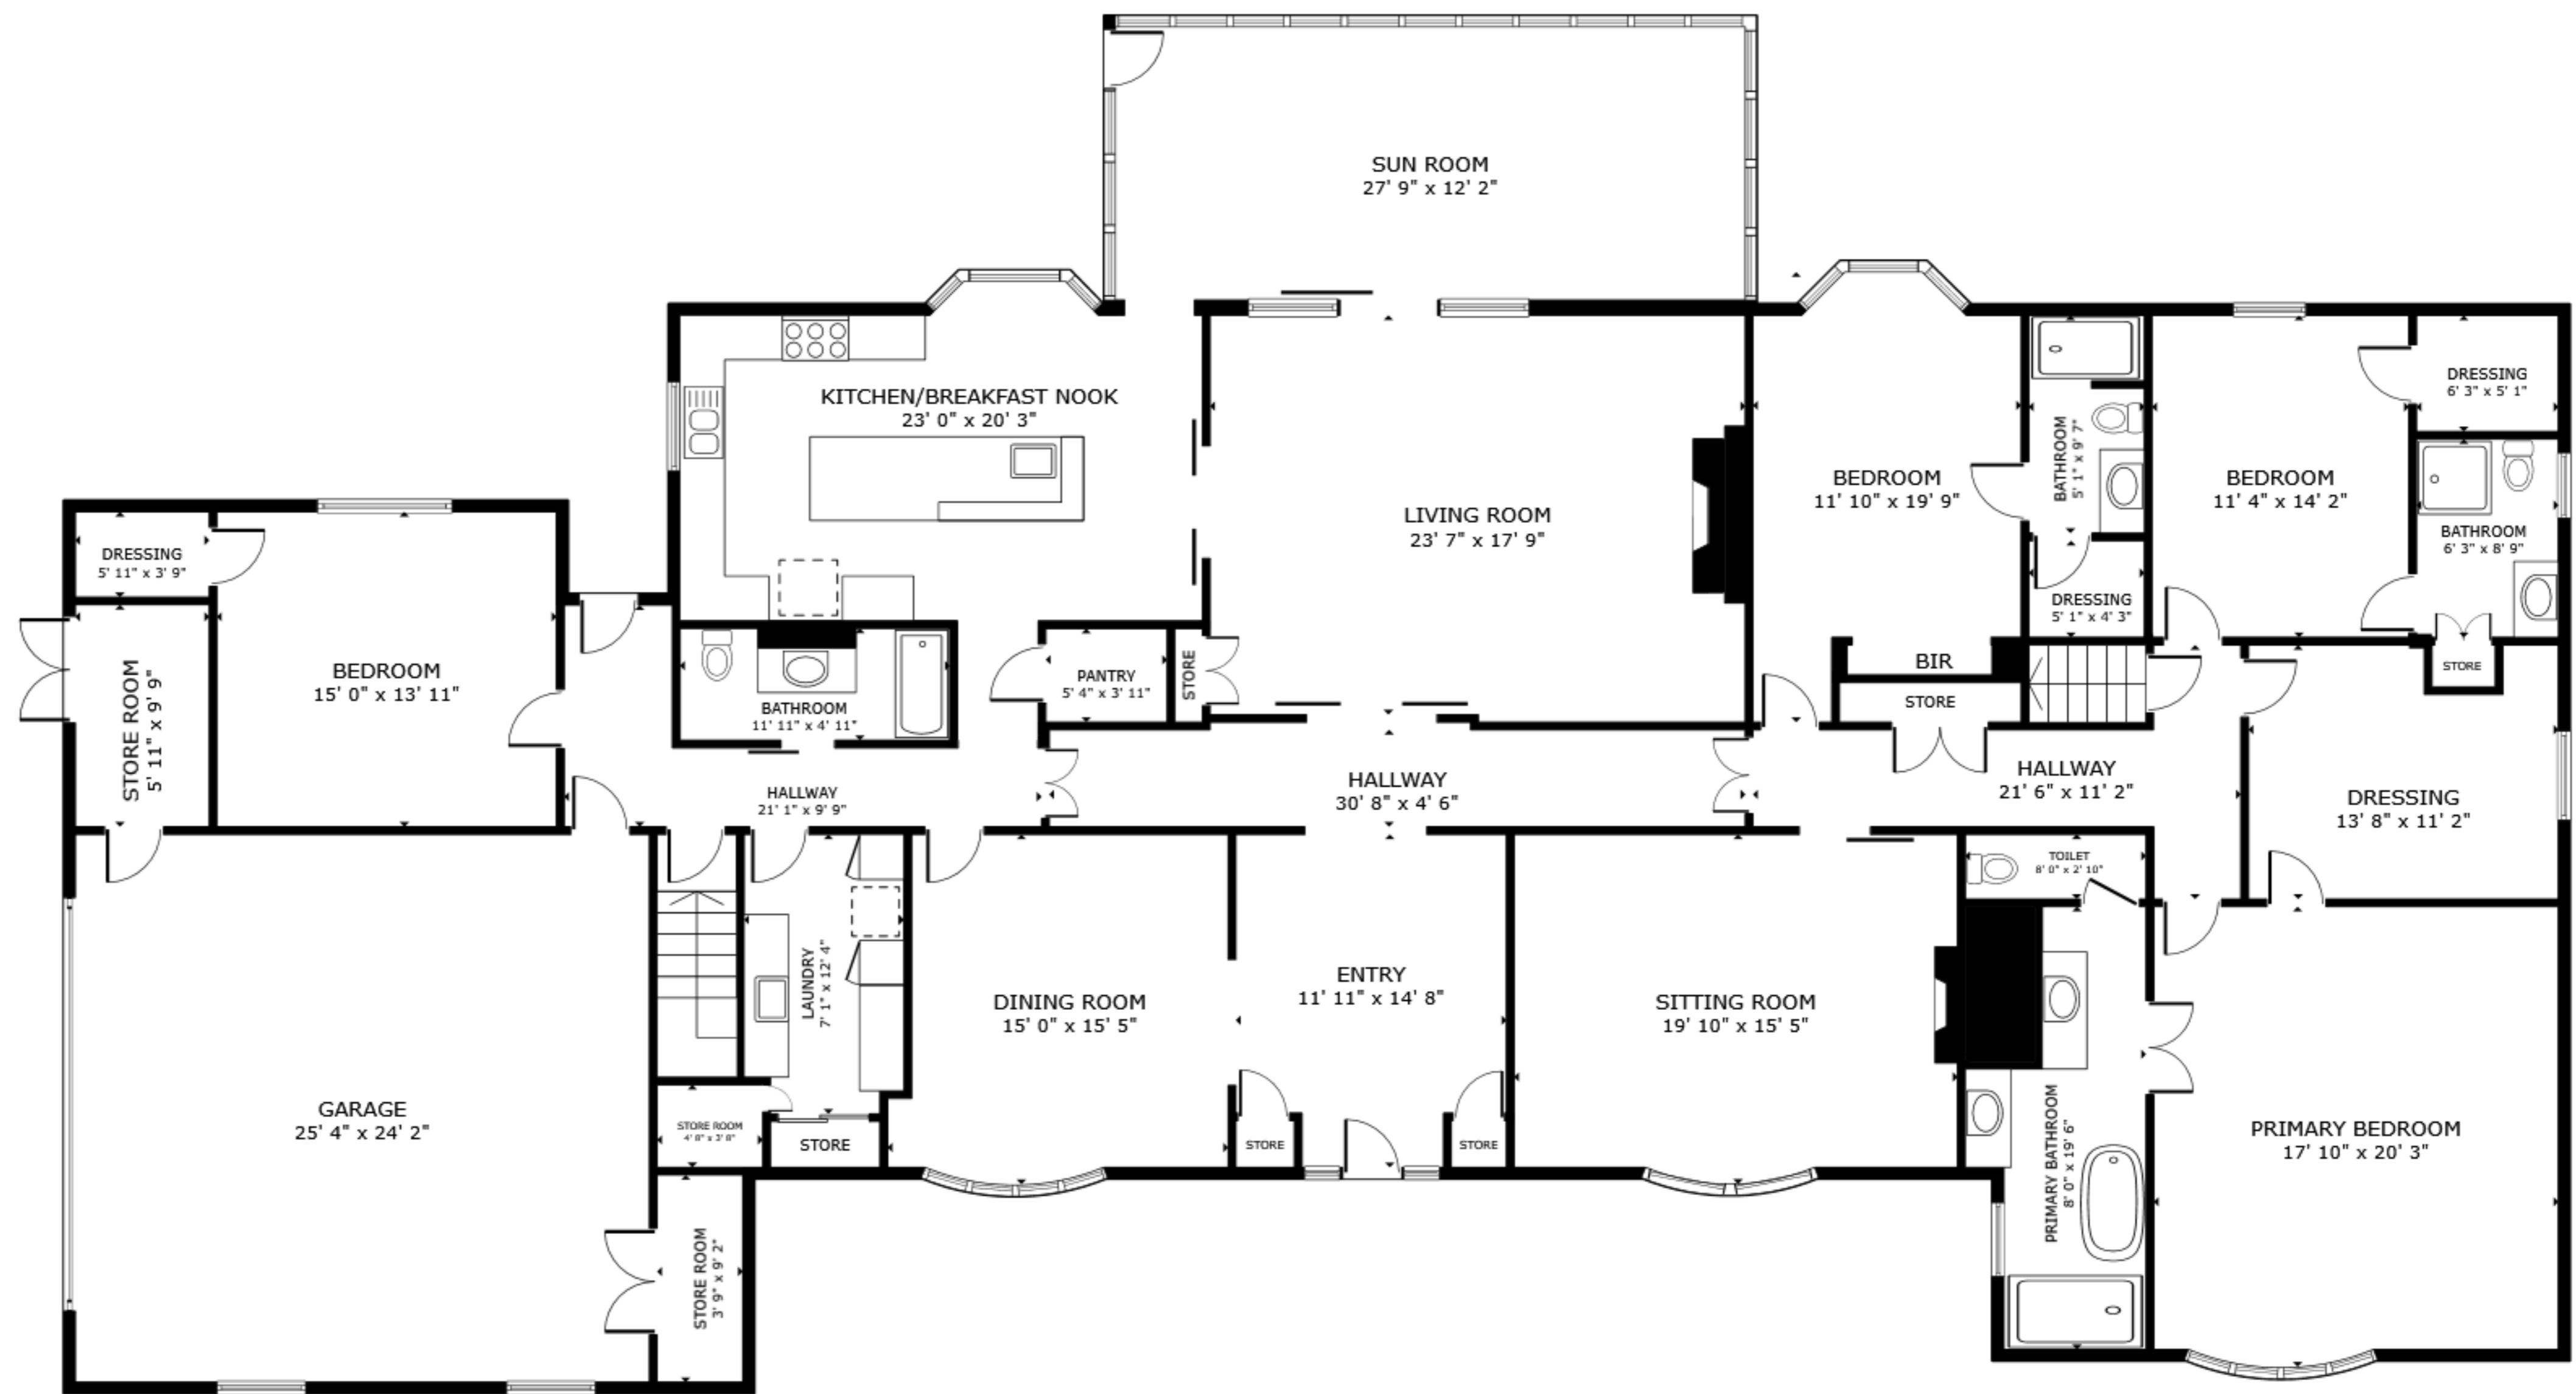

FLOOR 1

FLOOR 2

FLOOR 3

GROSS INTERNAL AREA
 FLOOR 1 1,744 sq.ft. FLOOR 2 4,104 sq.ft. FLOOR 3 1,987 sq.ft.
 EXCLUDED AREAS : GARAGE 611 sq.ft.
 TOTAL : 7,834 sq.ft.

SIZES AND DIMENSIONS ARE APPROXIMATE, ACTUAL MAY VARY.