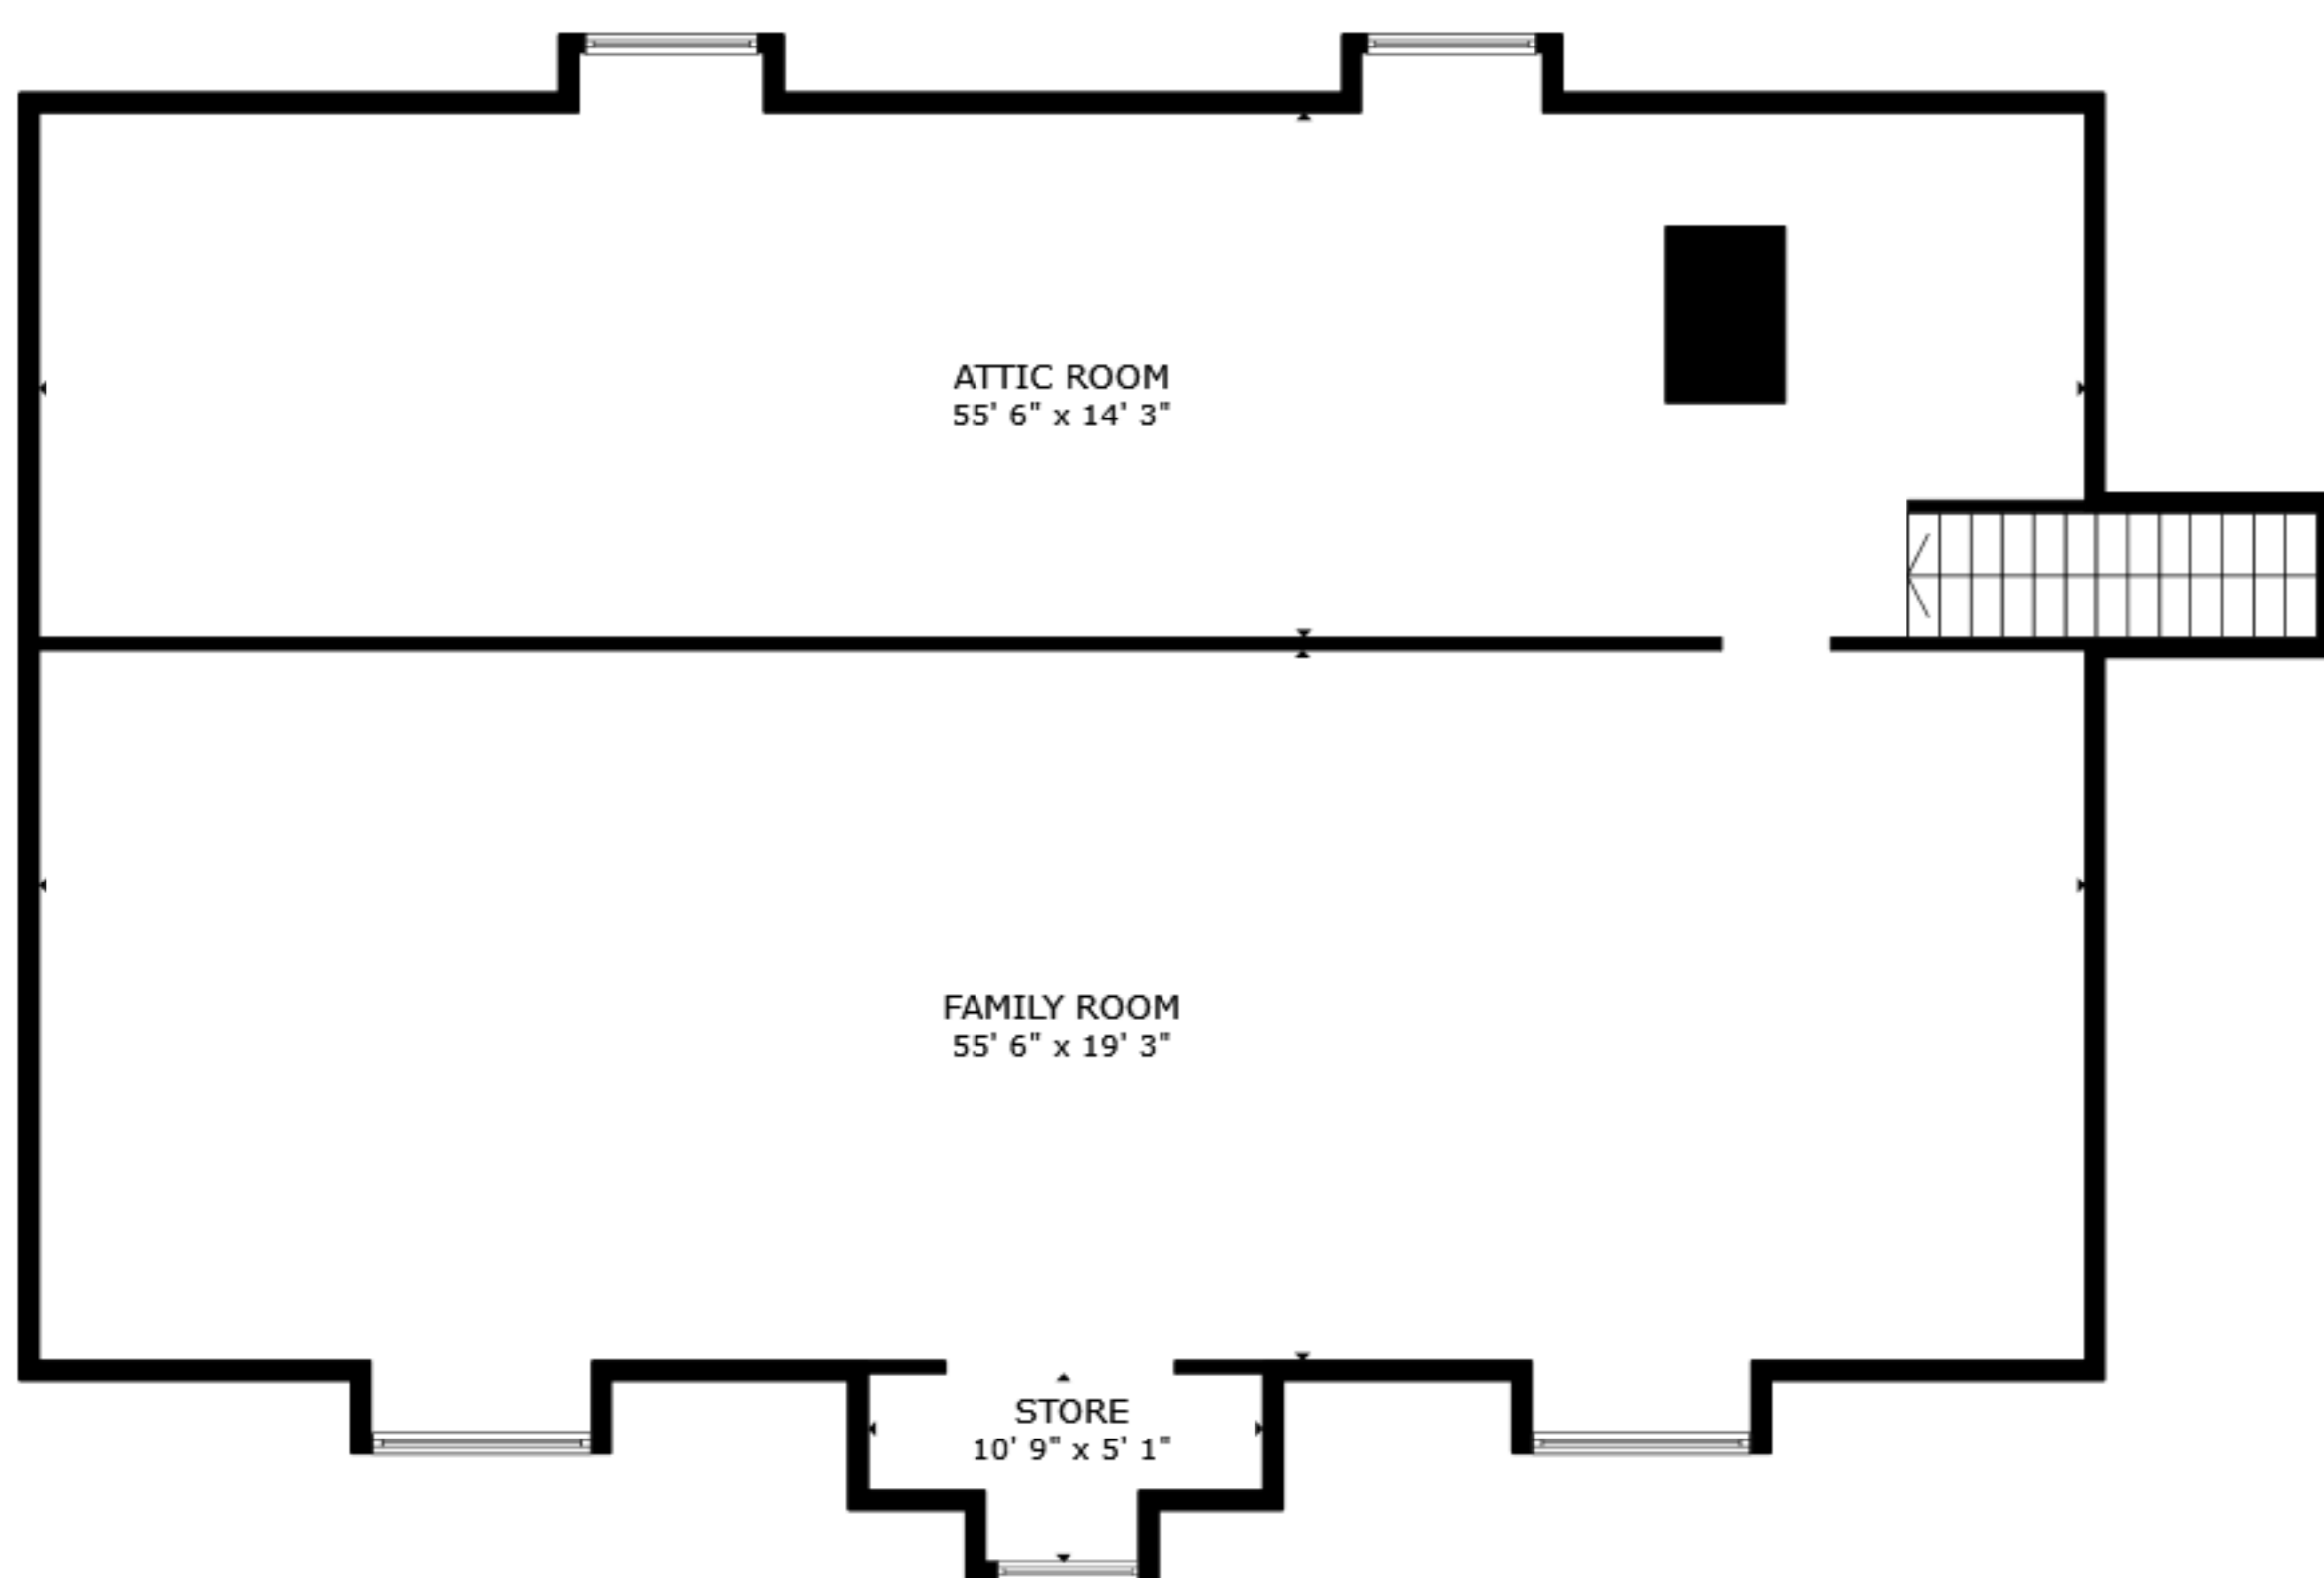

FLOOR 1

FLOOR 2

FLOOR 3

GROSS INTERNAL AREA
 FLOOR 1 1,744 sq.ft. FLOOR 2 4,104 sq.ft. FLOOR 3 1,987 sq.ft.
 EXCLUDED AREAS : GARAGE 611 sq.ft.
 TOTAL : 7,834 sq.ft.

SIZES AND DIMENSIONS ARE APPROXIMATE, ACTUAL MAY VARY.