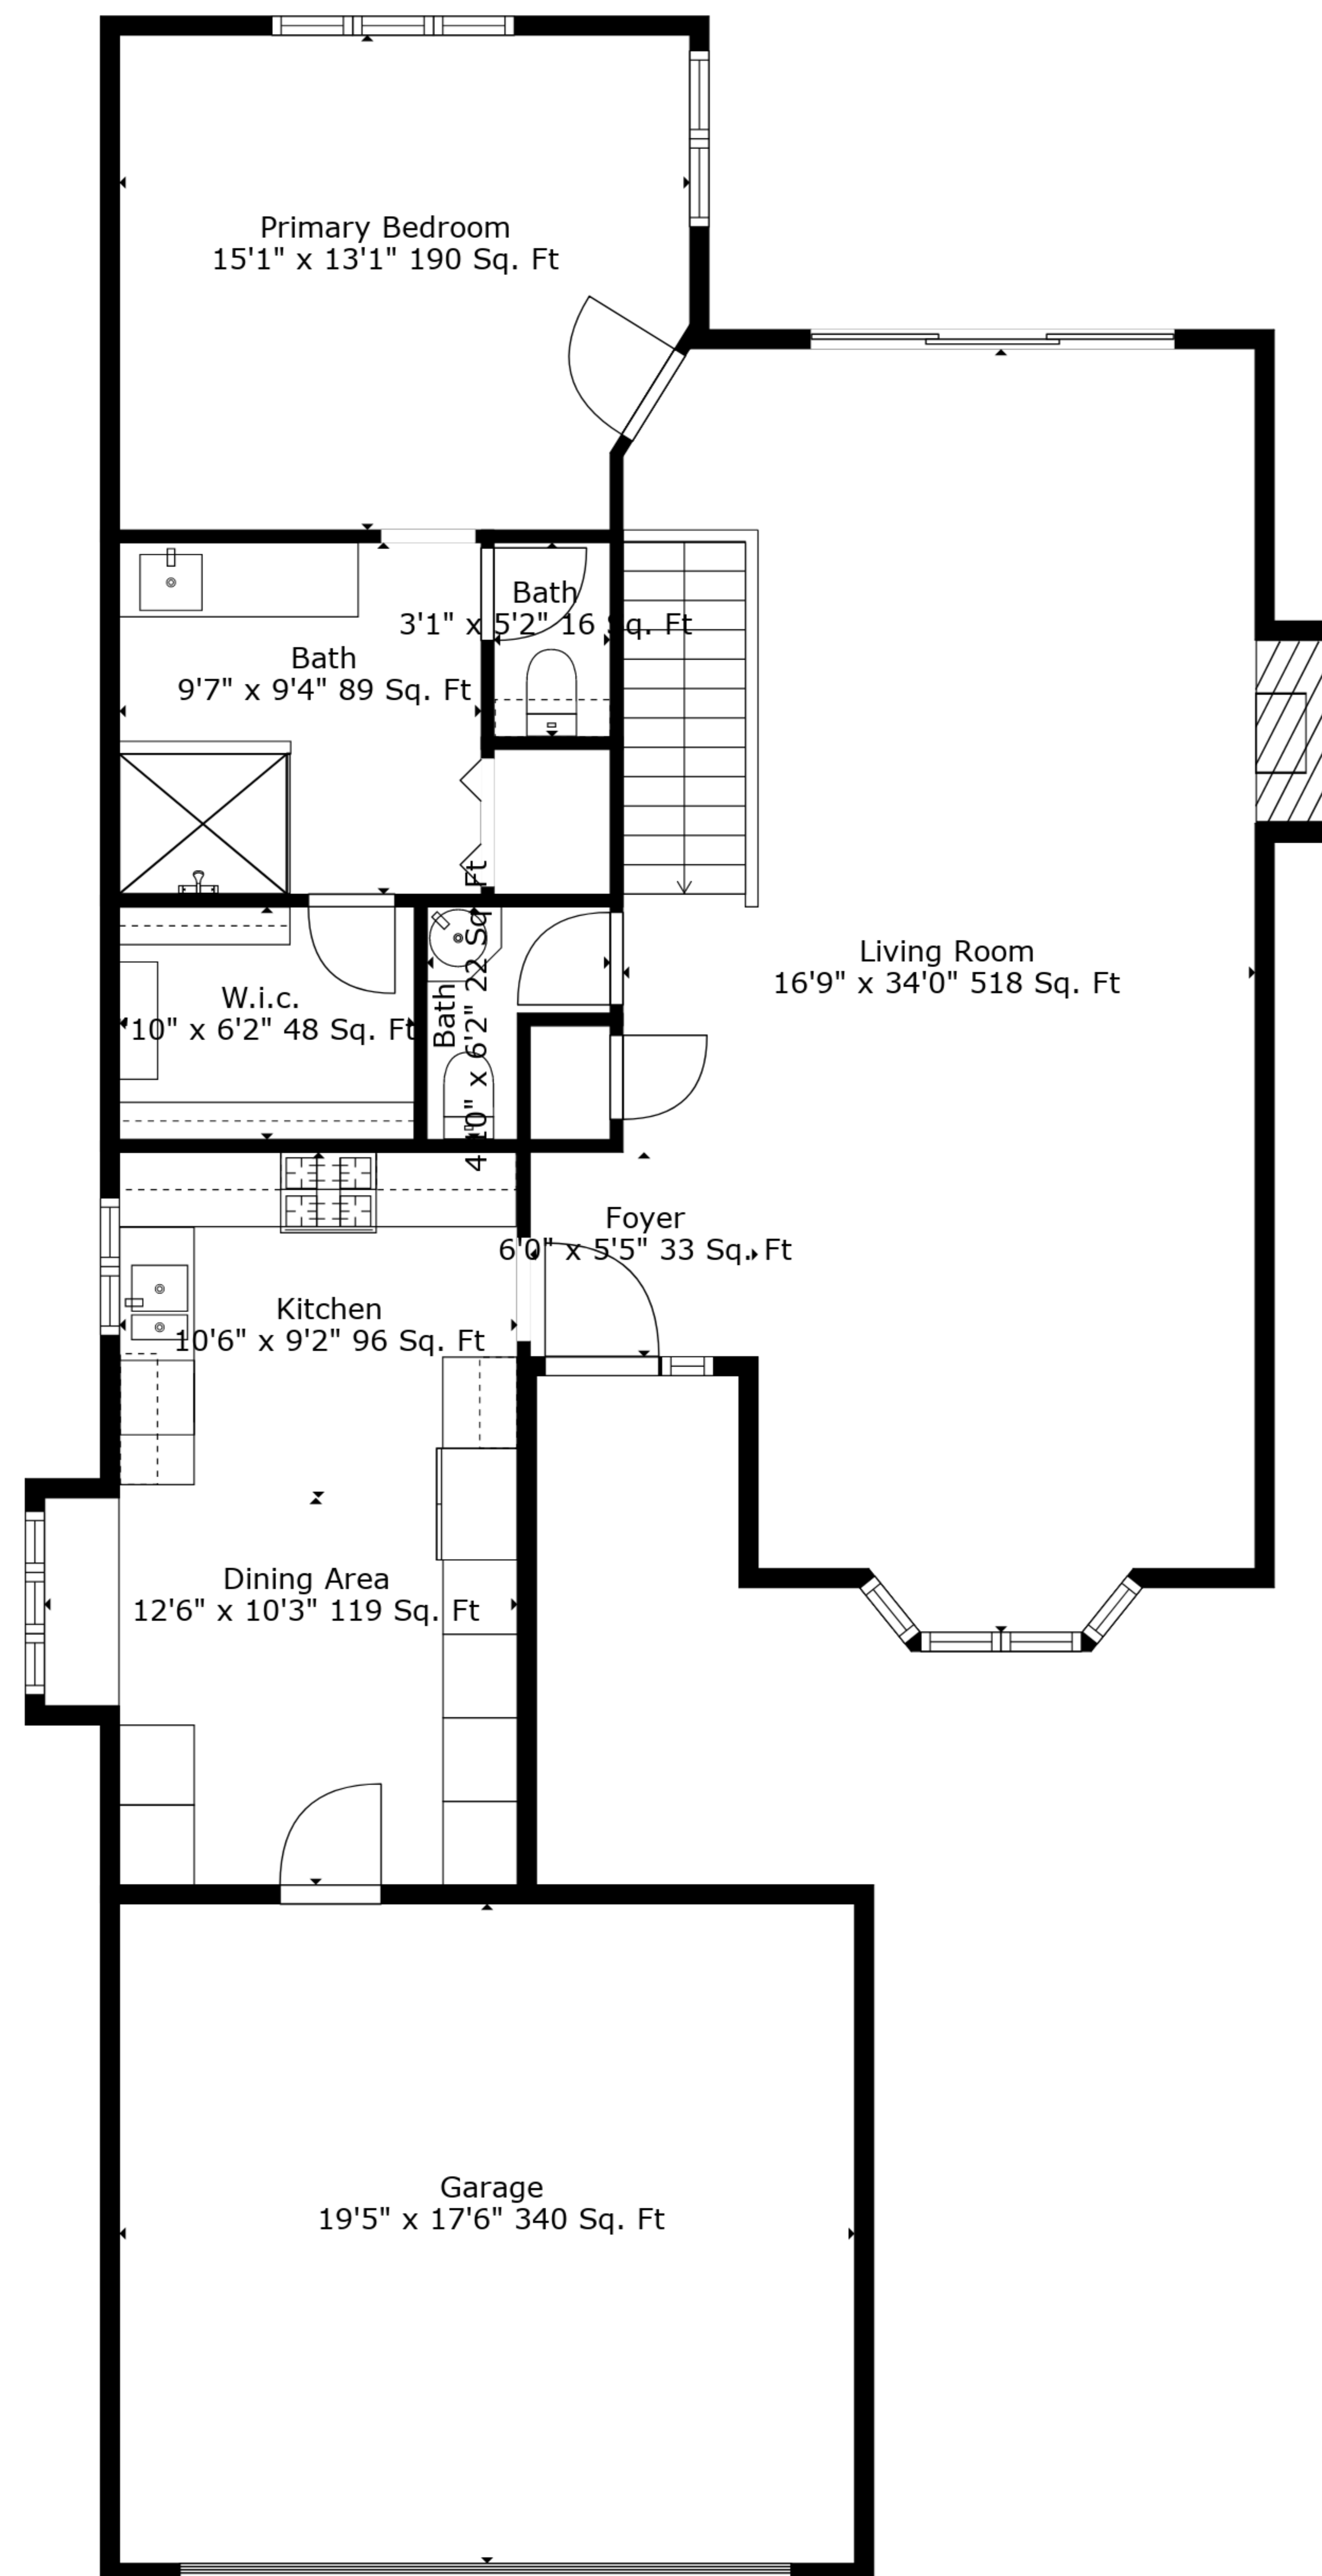

TOTAL: 2320 sq. ft

BELOW GROUND: 1148 sq. ft, FLOOR 2: 1172 sq. ft
EXCLUDED AREAS: GARAGE: 340 sq. ft, FIREPLACE: 12 sq. ft

Measurements Are Deemed Highly Reliable But Not Guaranteed.

TOTAL: 2320 sq. ft

BELOW GROUND: 1148 sq. ft, FLOOR 2: 1172 sq. ft

EXCLUDED AREAS: GARAGE: 340 sq. ft, FIREPLACE: 12 sq. ft

Measurements Are Deemed Highly Reliable But Not Guaranteed.

Floor 1

Floor 2

TOTAL: 2320 sq. ft
 BELOW GROUND: 1148 sq. ft, FLOOR 2: 1172 sq. ft
 EXCLUDED AREAS: GARAGE: 340 sq. ft, FIREPLACE: 12 sq. ft