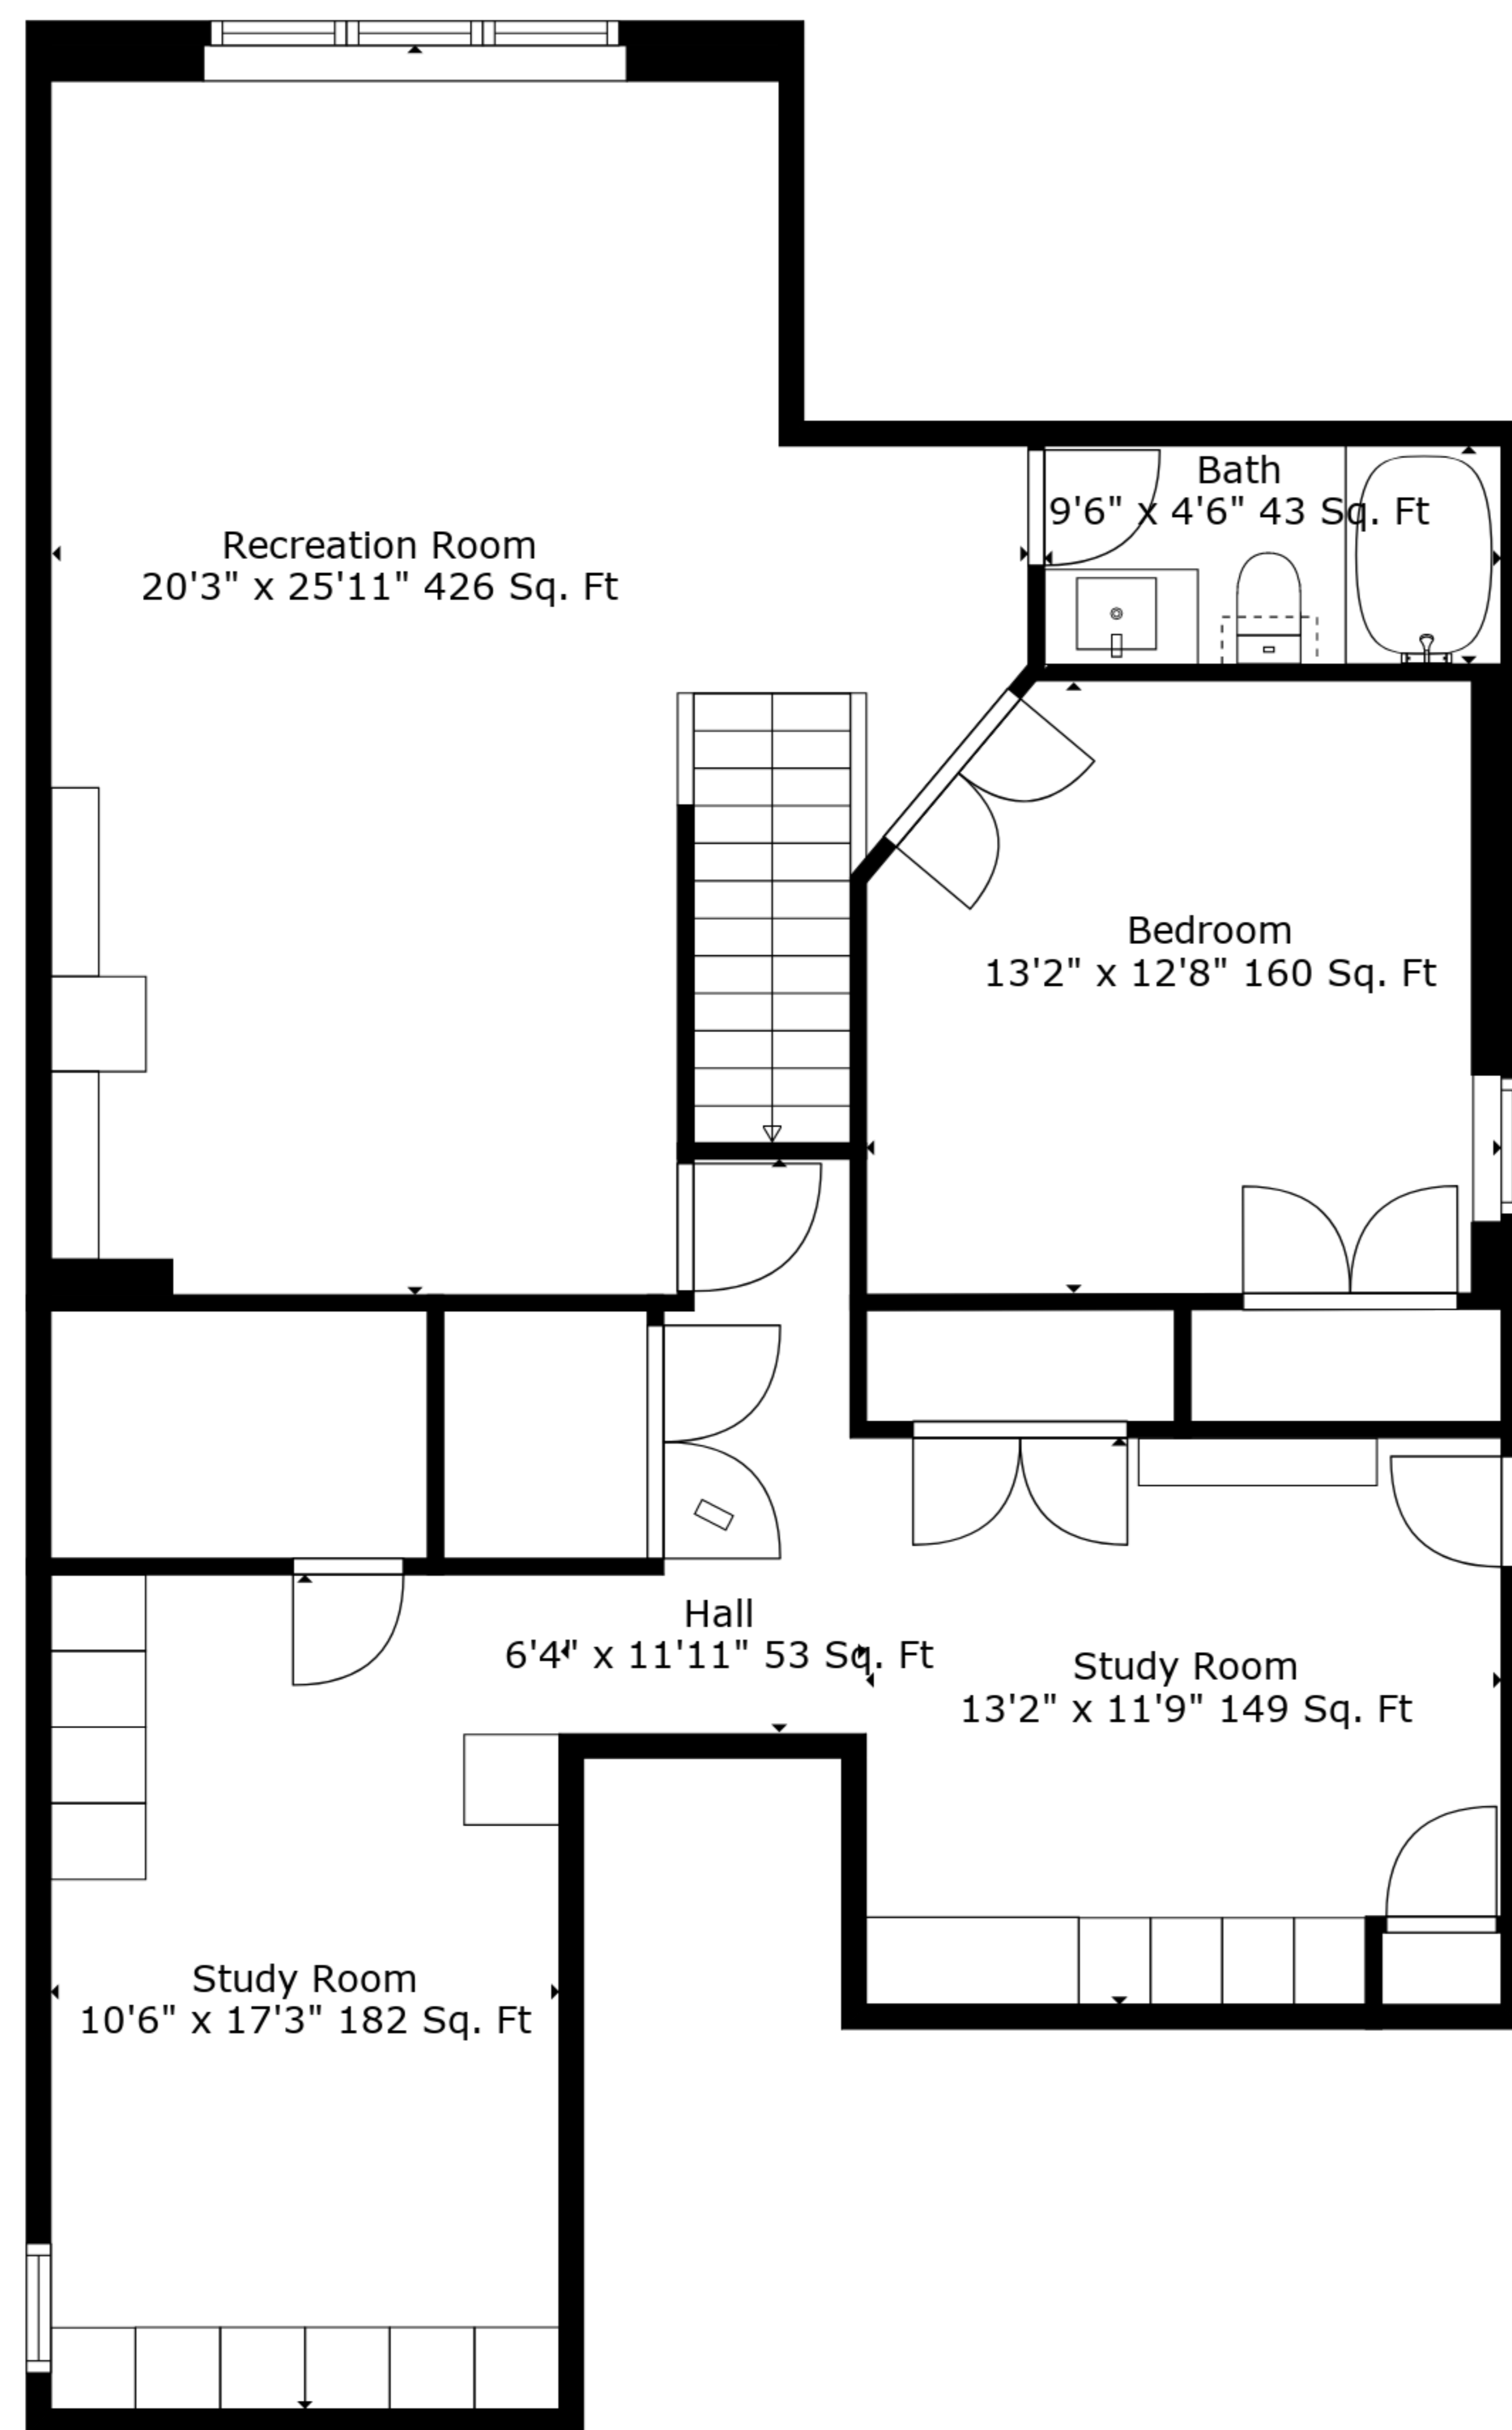

TOTAL: 2320 sq. ft

BELOW GROUND: 1148 sq. ft, FLOOR 2: 1172 sq. ft
EXCLUDED AREAS: GARAGE: 340 sq. ft, FIREPLACE: 12 sq. ft

Measurements Are Deemed Highly Reliable But Not Guaranteed.

TOTAL: 2320 sq. ft

BELOW GROUND: 1148 sq. ft, FLOOR 2: 1172 sq. ft

EXCLUDED AREAS: GARAGE: 340 sq. ft, FIREPLACE: 12 sq. ft

Measurements Are Deemed Highly Reliable But Not Guaranteed.

Floor 1

Floor 2

TOTAL: 2320 sq. ft
 BELOW GROUND: 1148 sq. ft, FLOOR 2: 1172 sq. ft
 EXCLUDED AREAS: GARAGE: 340 sq. ft, FIREPLACE: 12 sq. ft