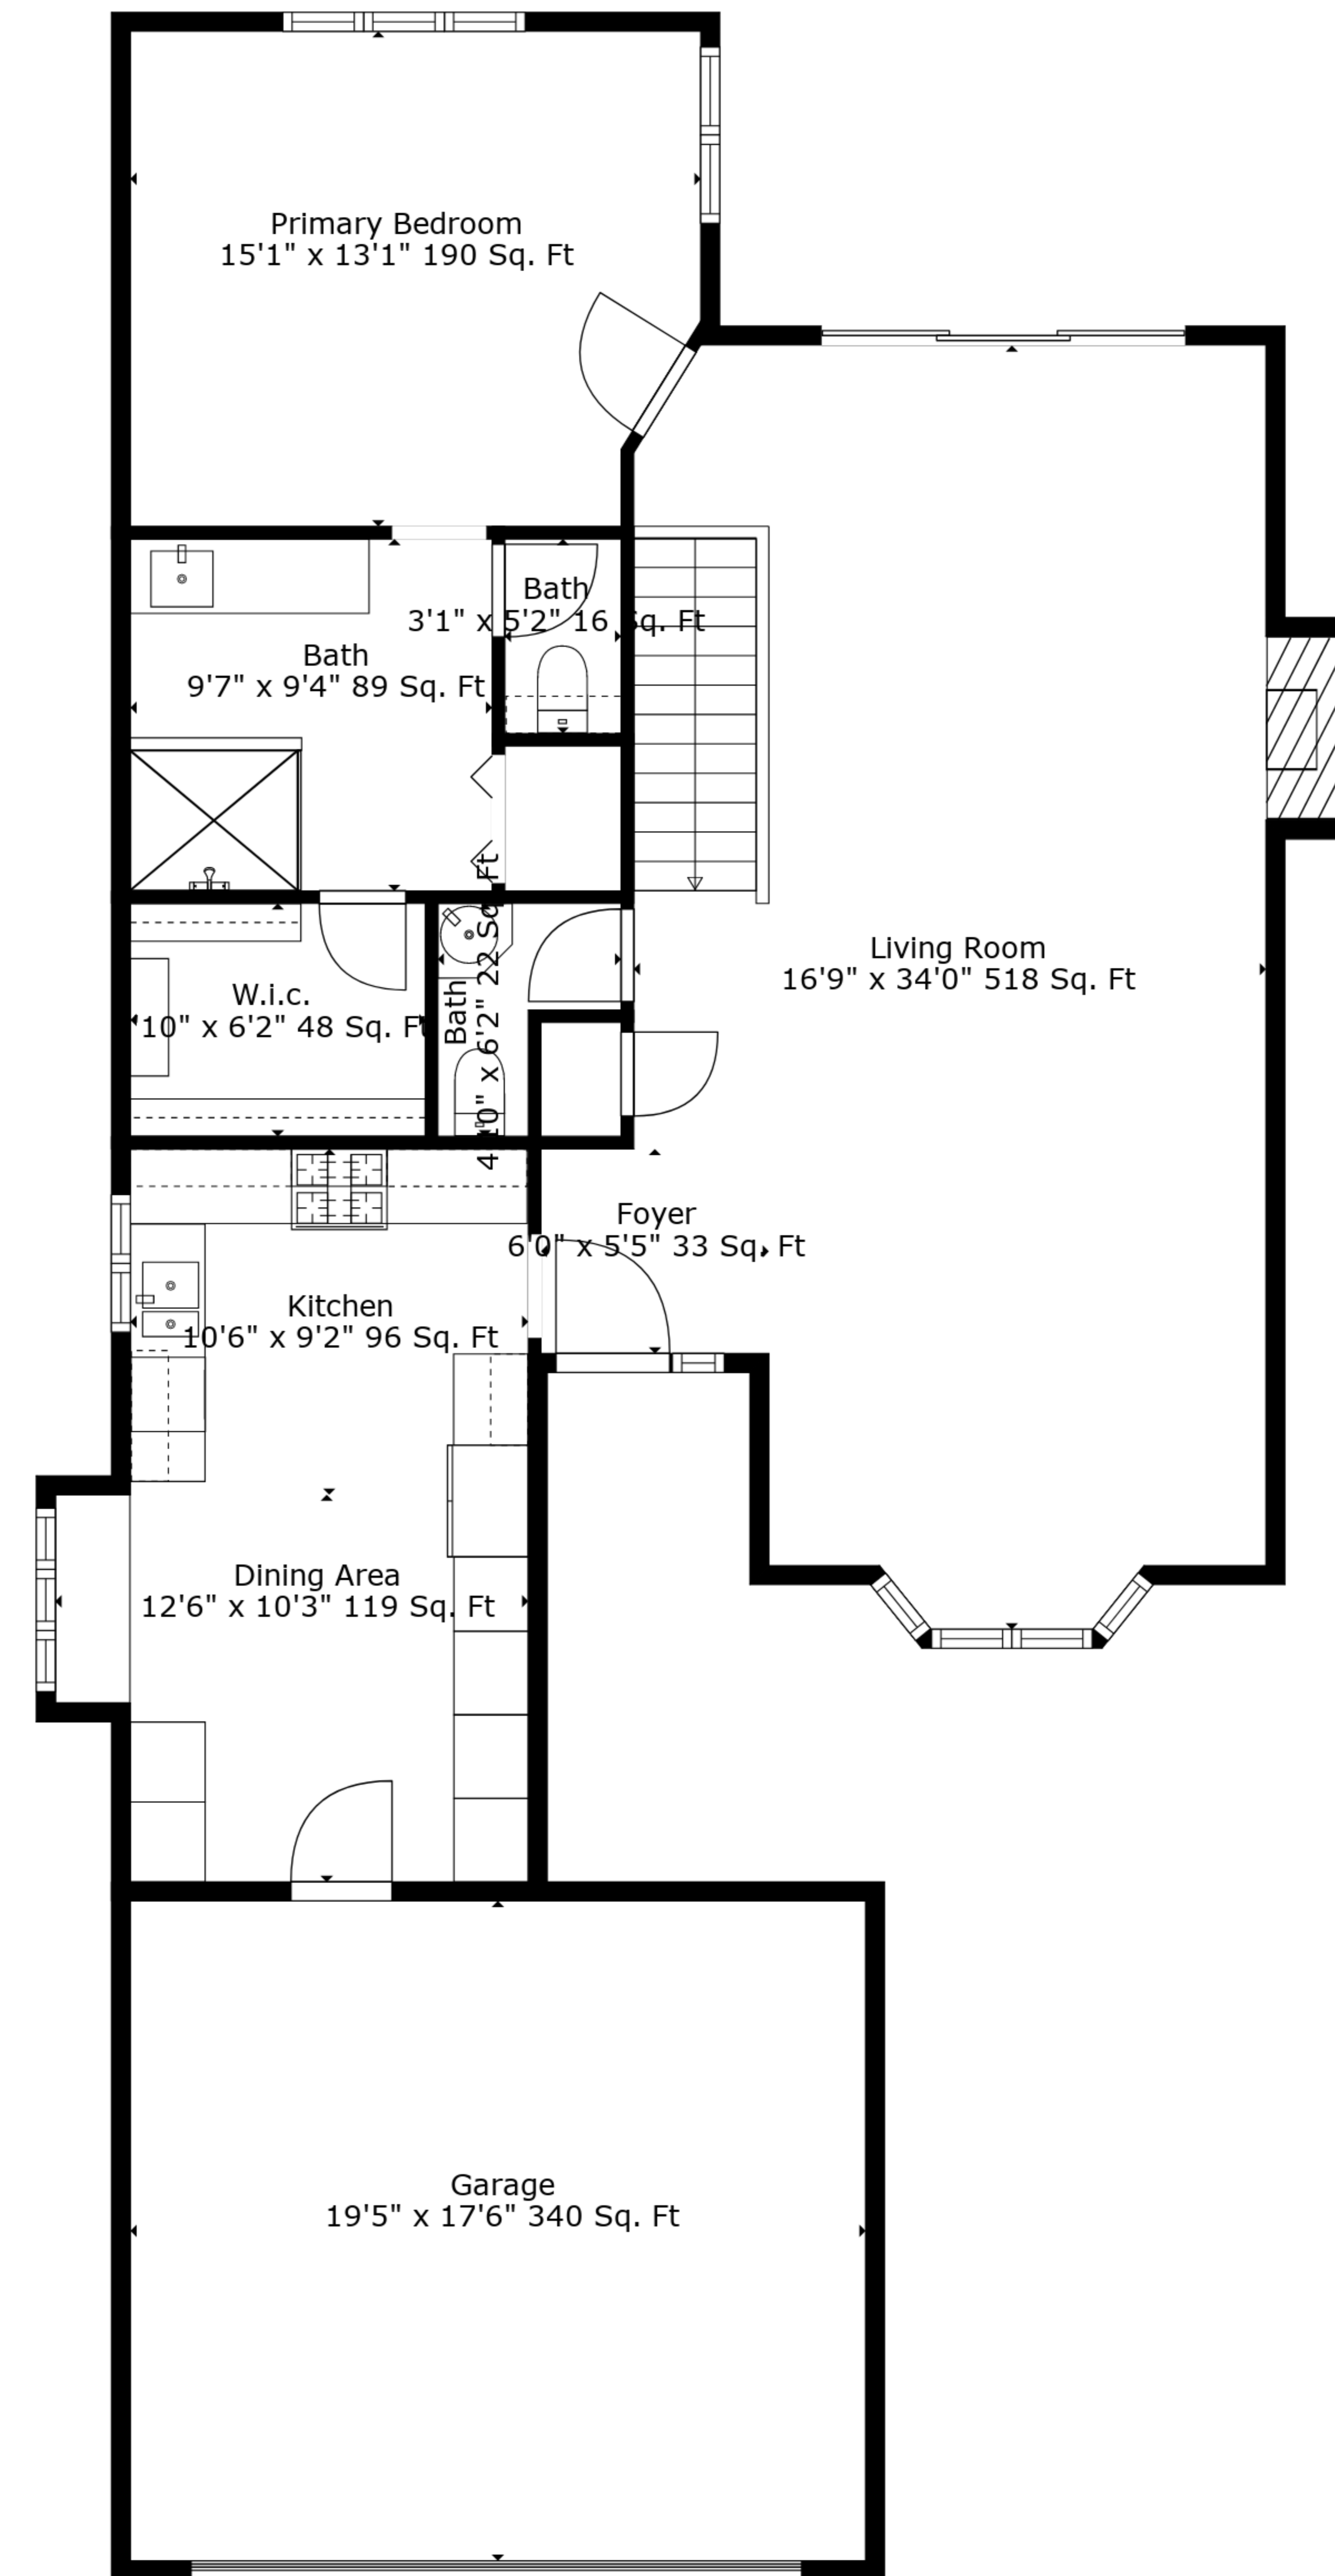

TOTAL: 2320 sq. ft

BELOW GROUND: 1148 sq. ft, FLOOR 2: 1172 sq. ft
EXCLUDED AREAS: GARAGE: 340 sq. ft, FIREPLACE: 12 sq. ft

Measurements Are Deemed Highly Reliable But Not Guaranteed.

TOTAL: 2320 sq. ft

BELOW GROUND: 1148 sq. ft, FLOOR 2: 1172 sq. ft

EXCLUDED AREAS: GARAGE: 340 sq. ft, FIREPLACE: 12 sq. ft

Measurements Are Deemed Highly Reliable But Not Guaranteed.

Floor 1

Floor 2

TOTAL: 2320 sq. ft
 BELOW GROUND: 1148 sq. ft, FLOOR 2: 1172 sq. ft
 EXCLUDED AREAS: GARAGE: 340 sq. ft, FIREPLACE: 12 sq. ft