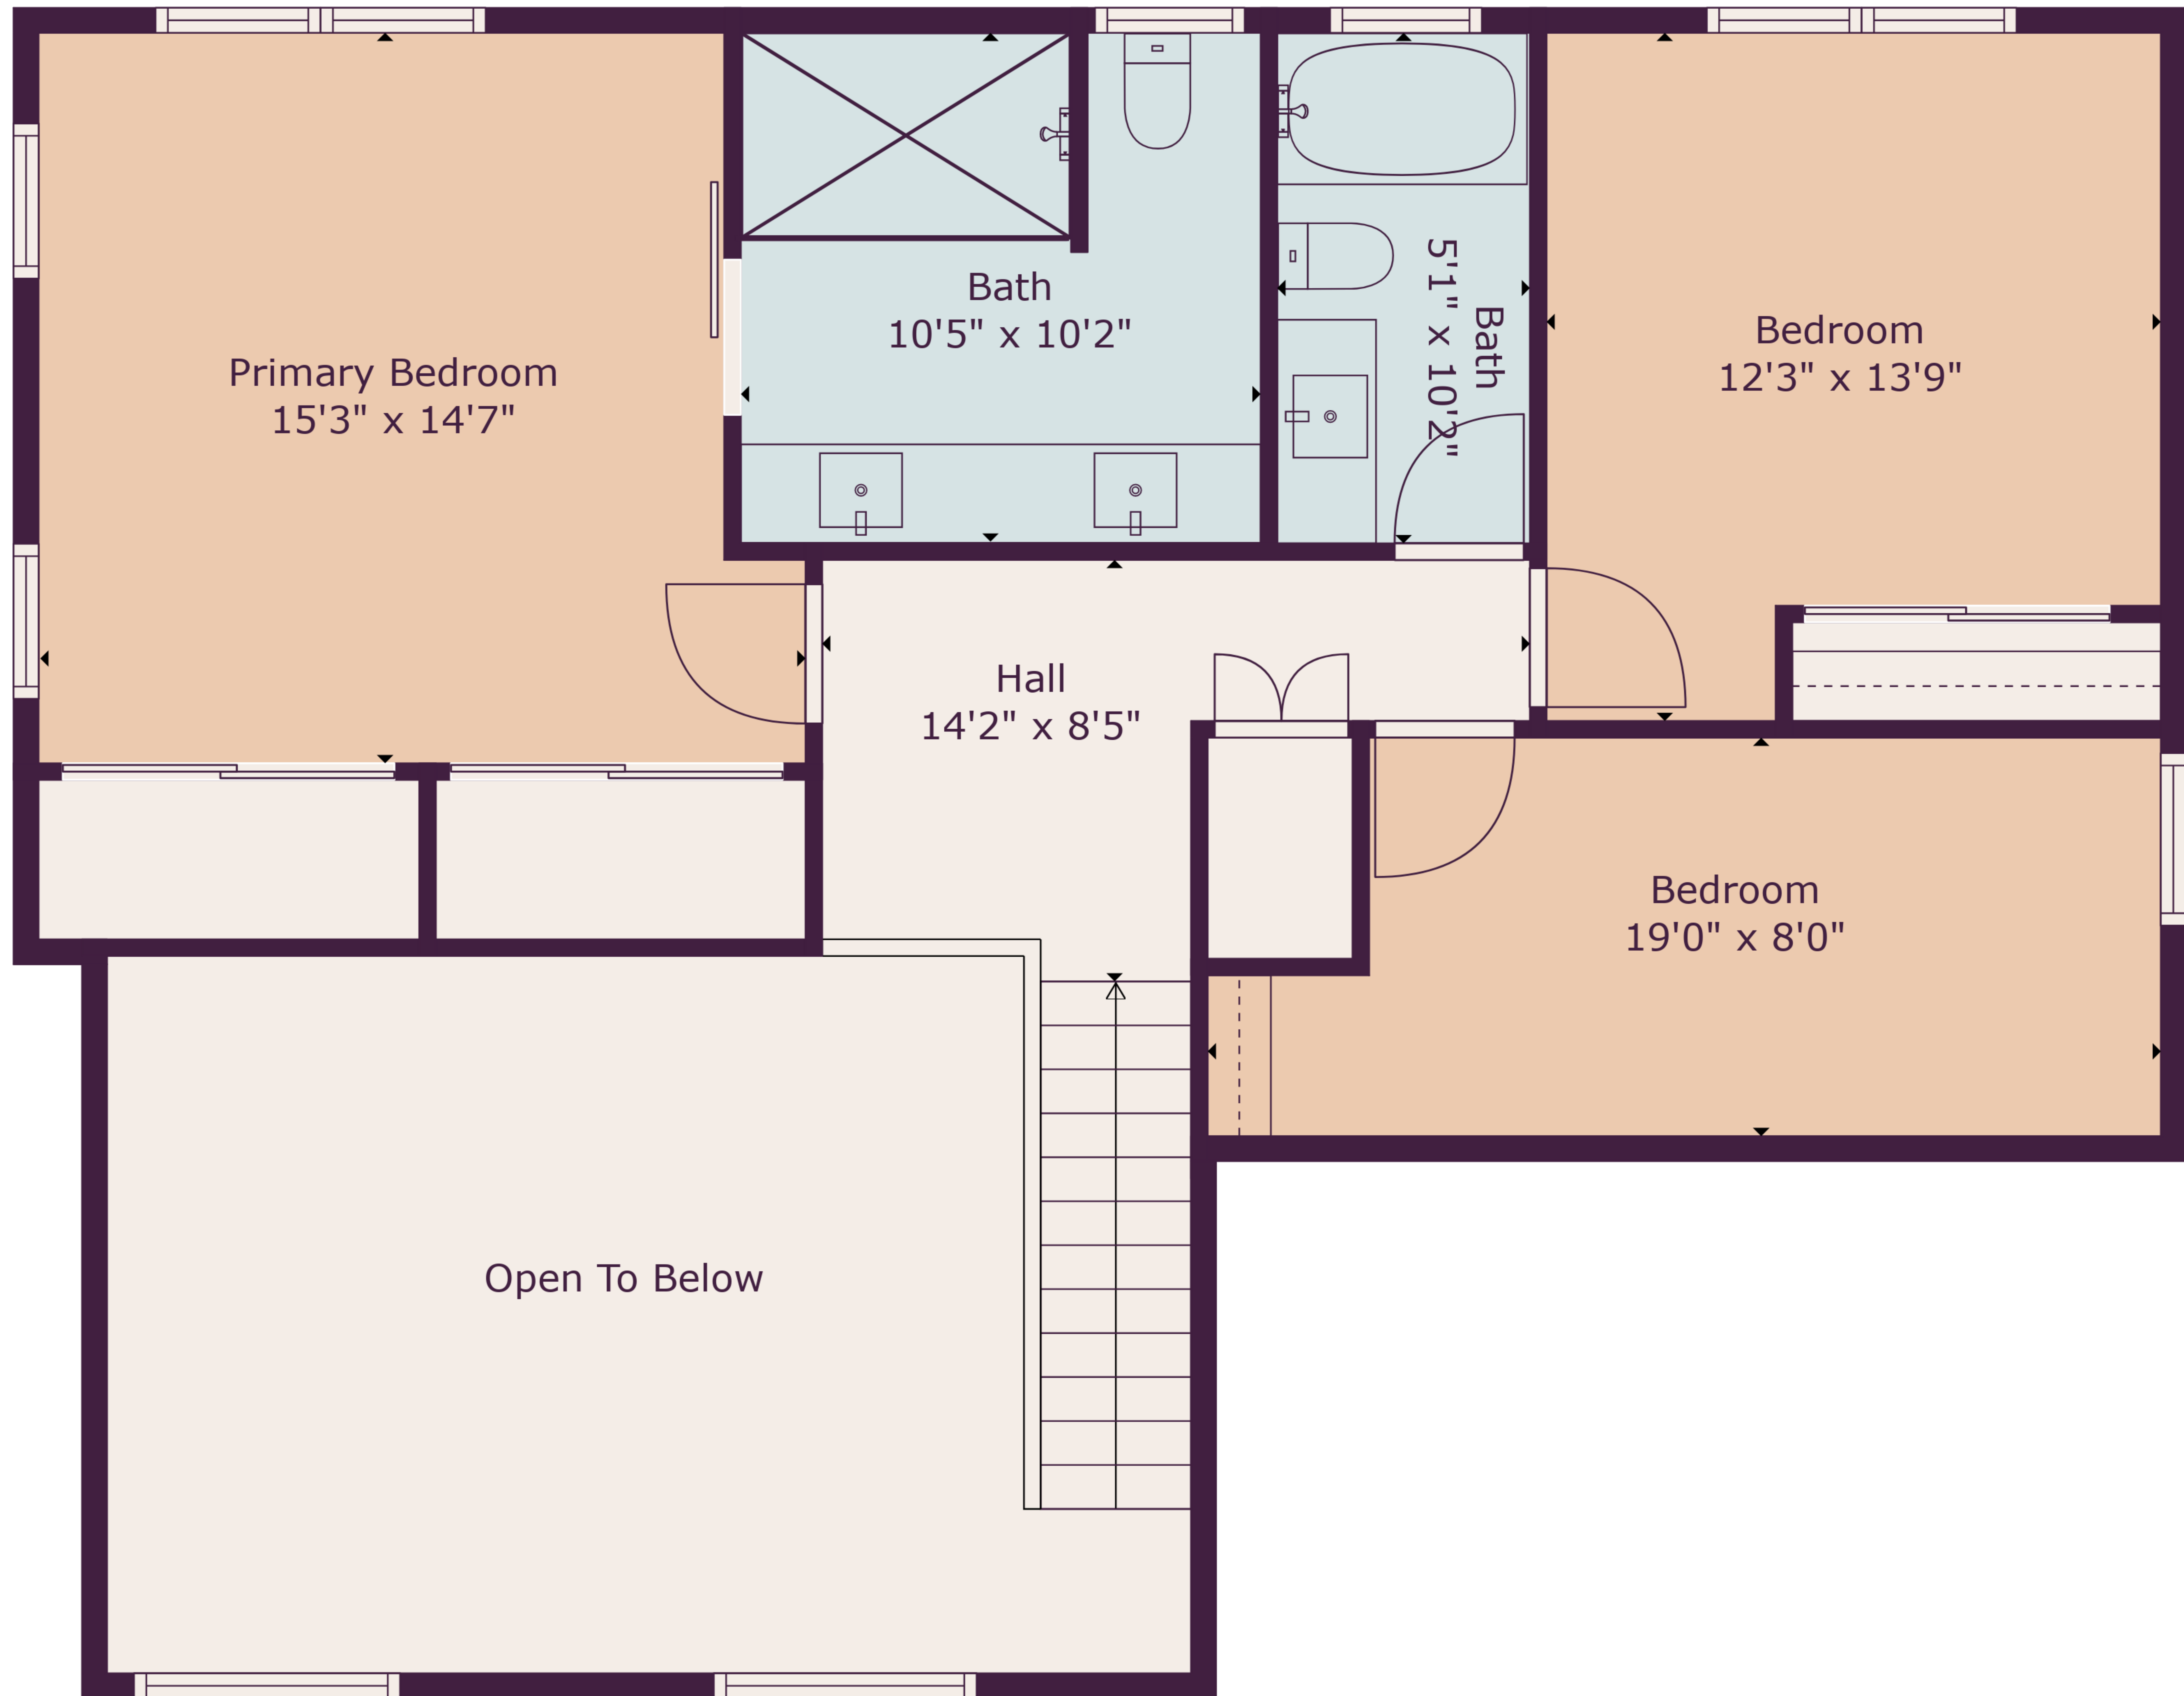

TOTAL: 2324 sq. ft
 FLOOR 1: 1434 sq. ft, FLOOR 2: 890 sq. ft
 EXCLUDED AREAS: GARAGE: 393 sq. ft, COVERED PATIO: 384 sq. ft, FIREPLACE: 19 sq. ft,
 OPEN TO BELOW: 273 sq. ft

Measurements Are Deemed Highly Reliable, But Not Guaranteed

TOTAL: 2324 sq. ft
 FLOOR 1: 1434 sq. ft, FLOOR 2: 890 sq. ft
 EXCLUDED AREAS: GARAGE: 393 sq. ft, COVERED PATIO: 384 sq. ft, FIREPLACE: 19 sq. ft,
 OPEN TO BELOW: 273 sq. ft