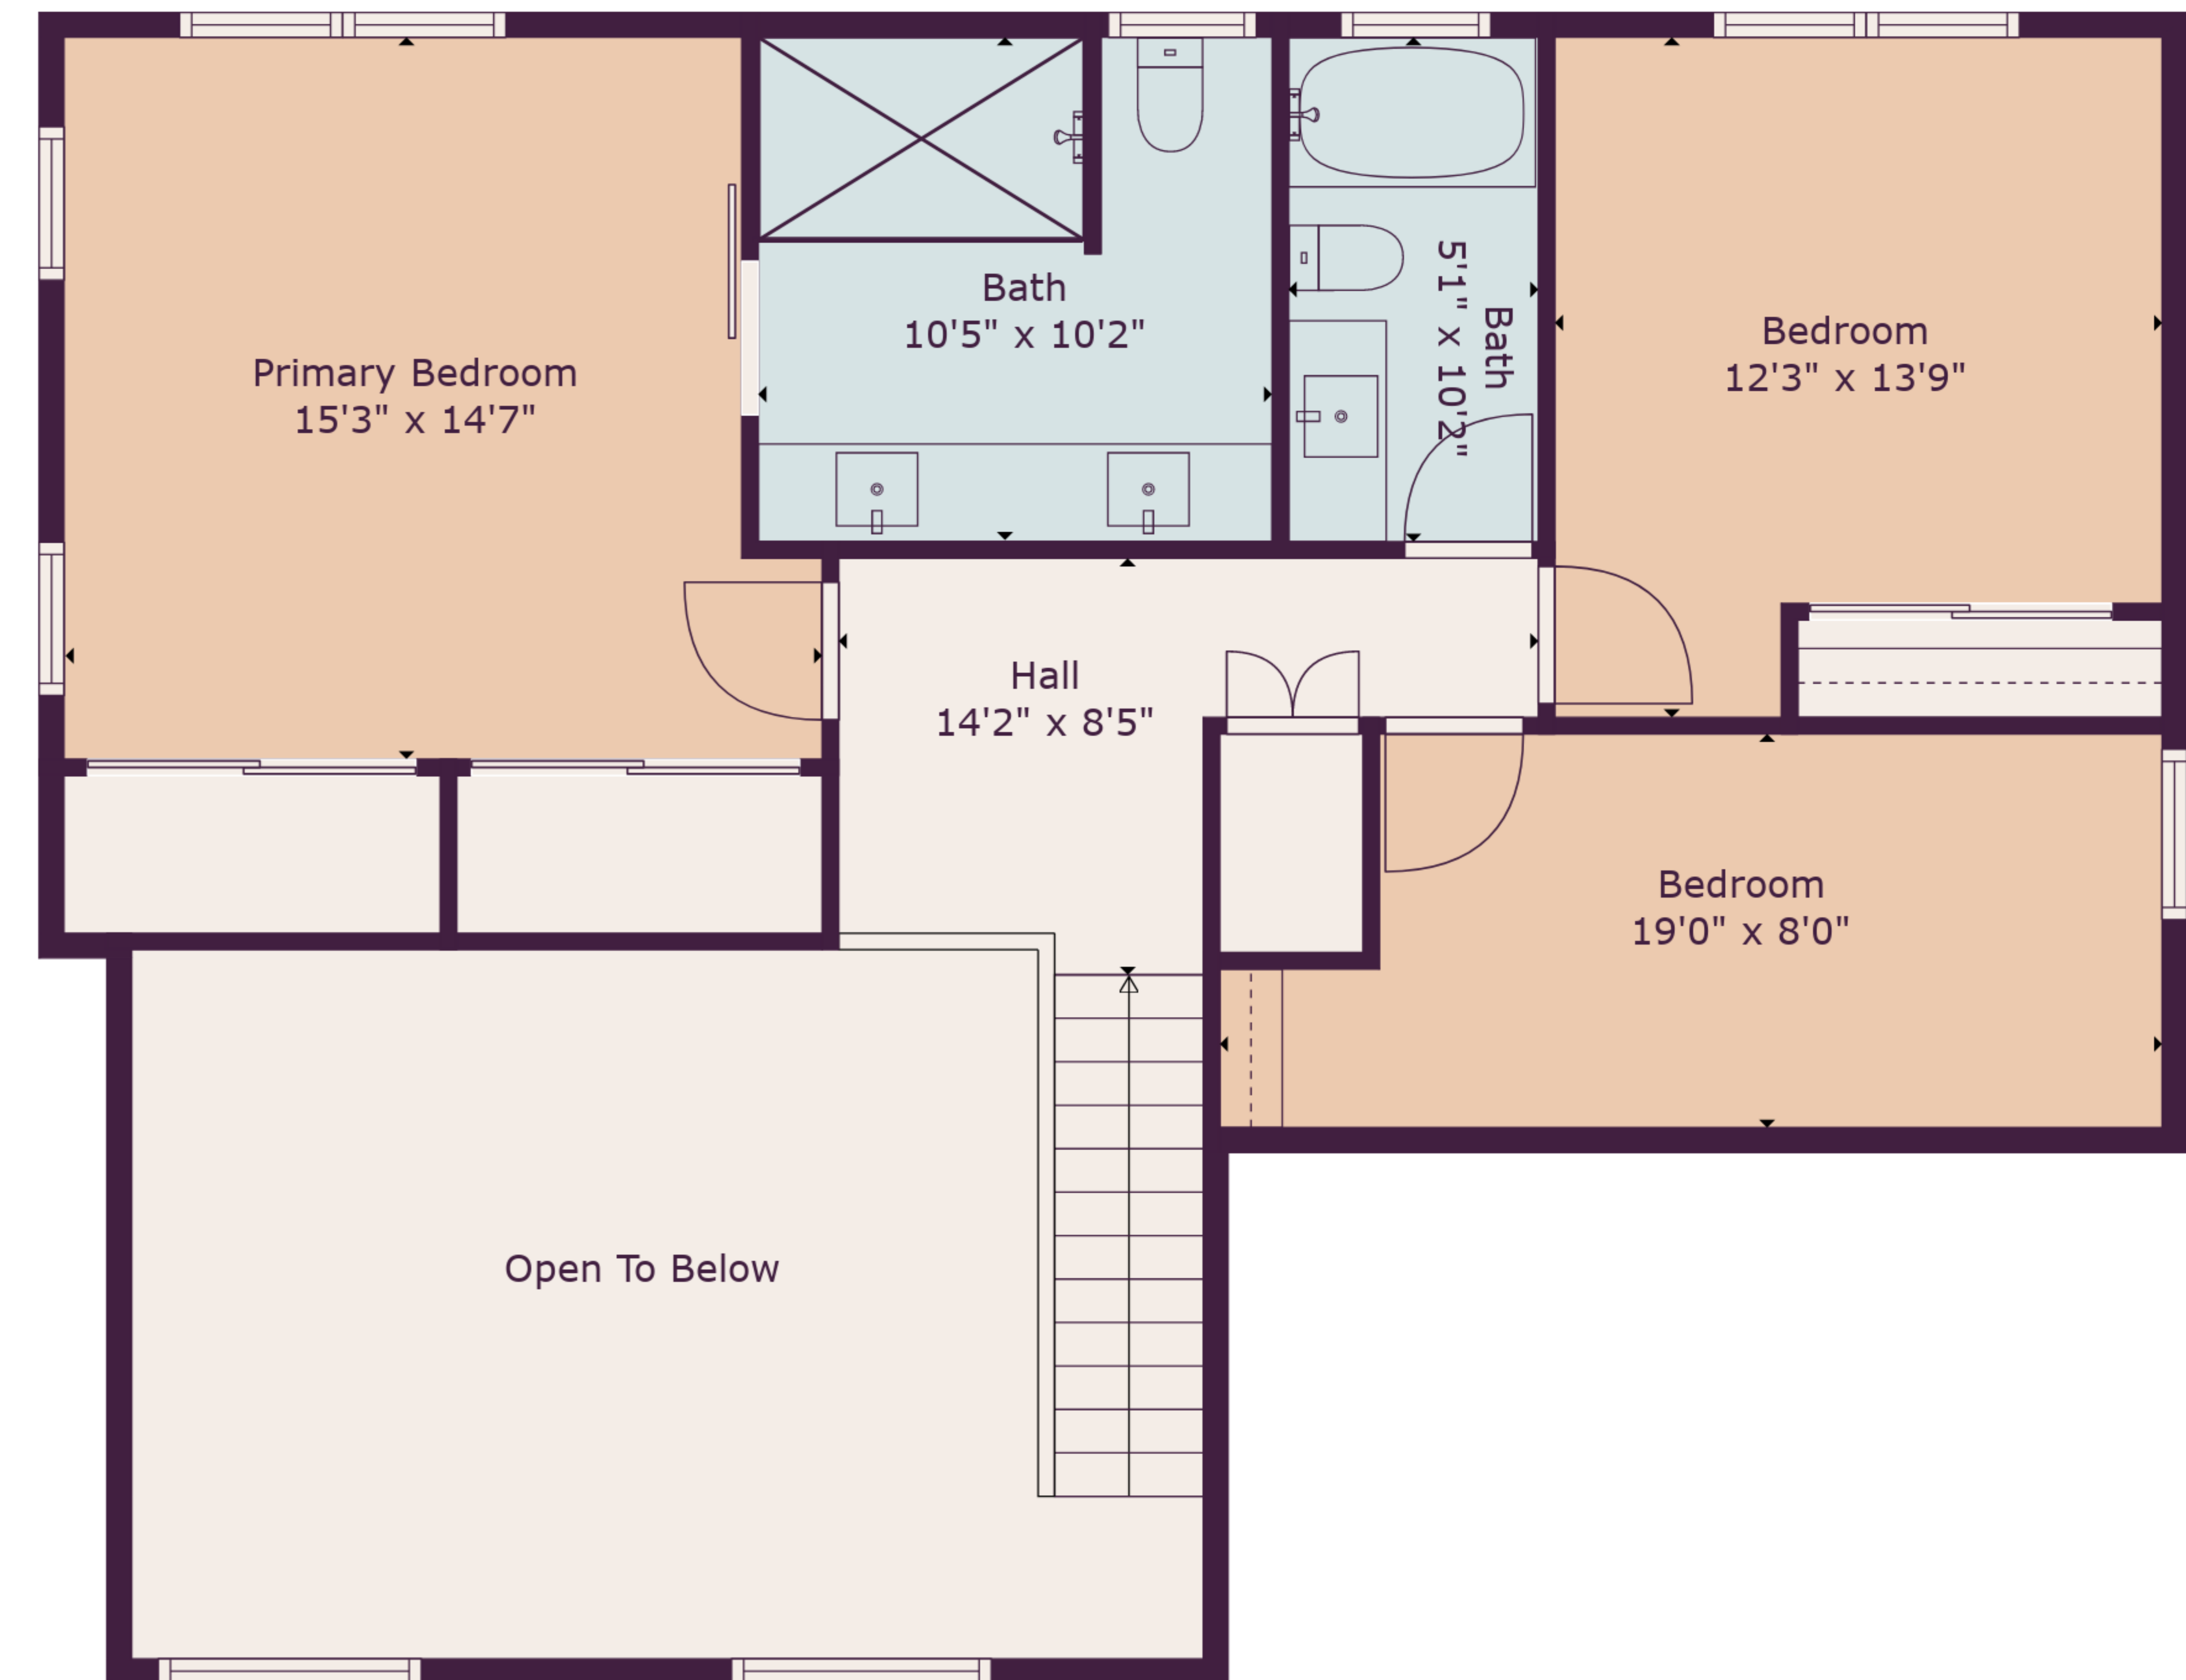

TOTAL: 2324 sq. ft
 FLOOR 1: 1434 sq. ft, FLOOR 2: 890 sq. ft
 EXCLUDED AREAS: GARAGE: 393 sq. ft, COVERED PATIO: 384 sq. ft, FIREPLACE: 19 sq. ft,
 OPEN TO BELOW: 273 sq. ft

Measurements Are Deemed Highly Reliable, But Not Guaranteed

TOTAL: 2324 sq. ft
 FLOOR 1: 1434 sq. ft, FLOOR 2: 890 sq. ft
 EXCLUDED AREAS: GARAGE: 393 sq. ft, COVERED PATIO: 384 sq. ft, FIREPLACE: 19 sq. ft,
 OPEN TO BELOW: 273 sq. ft