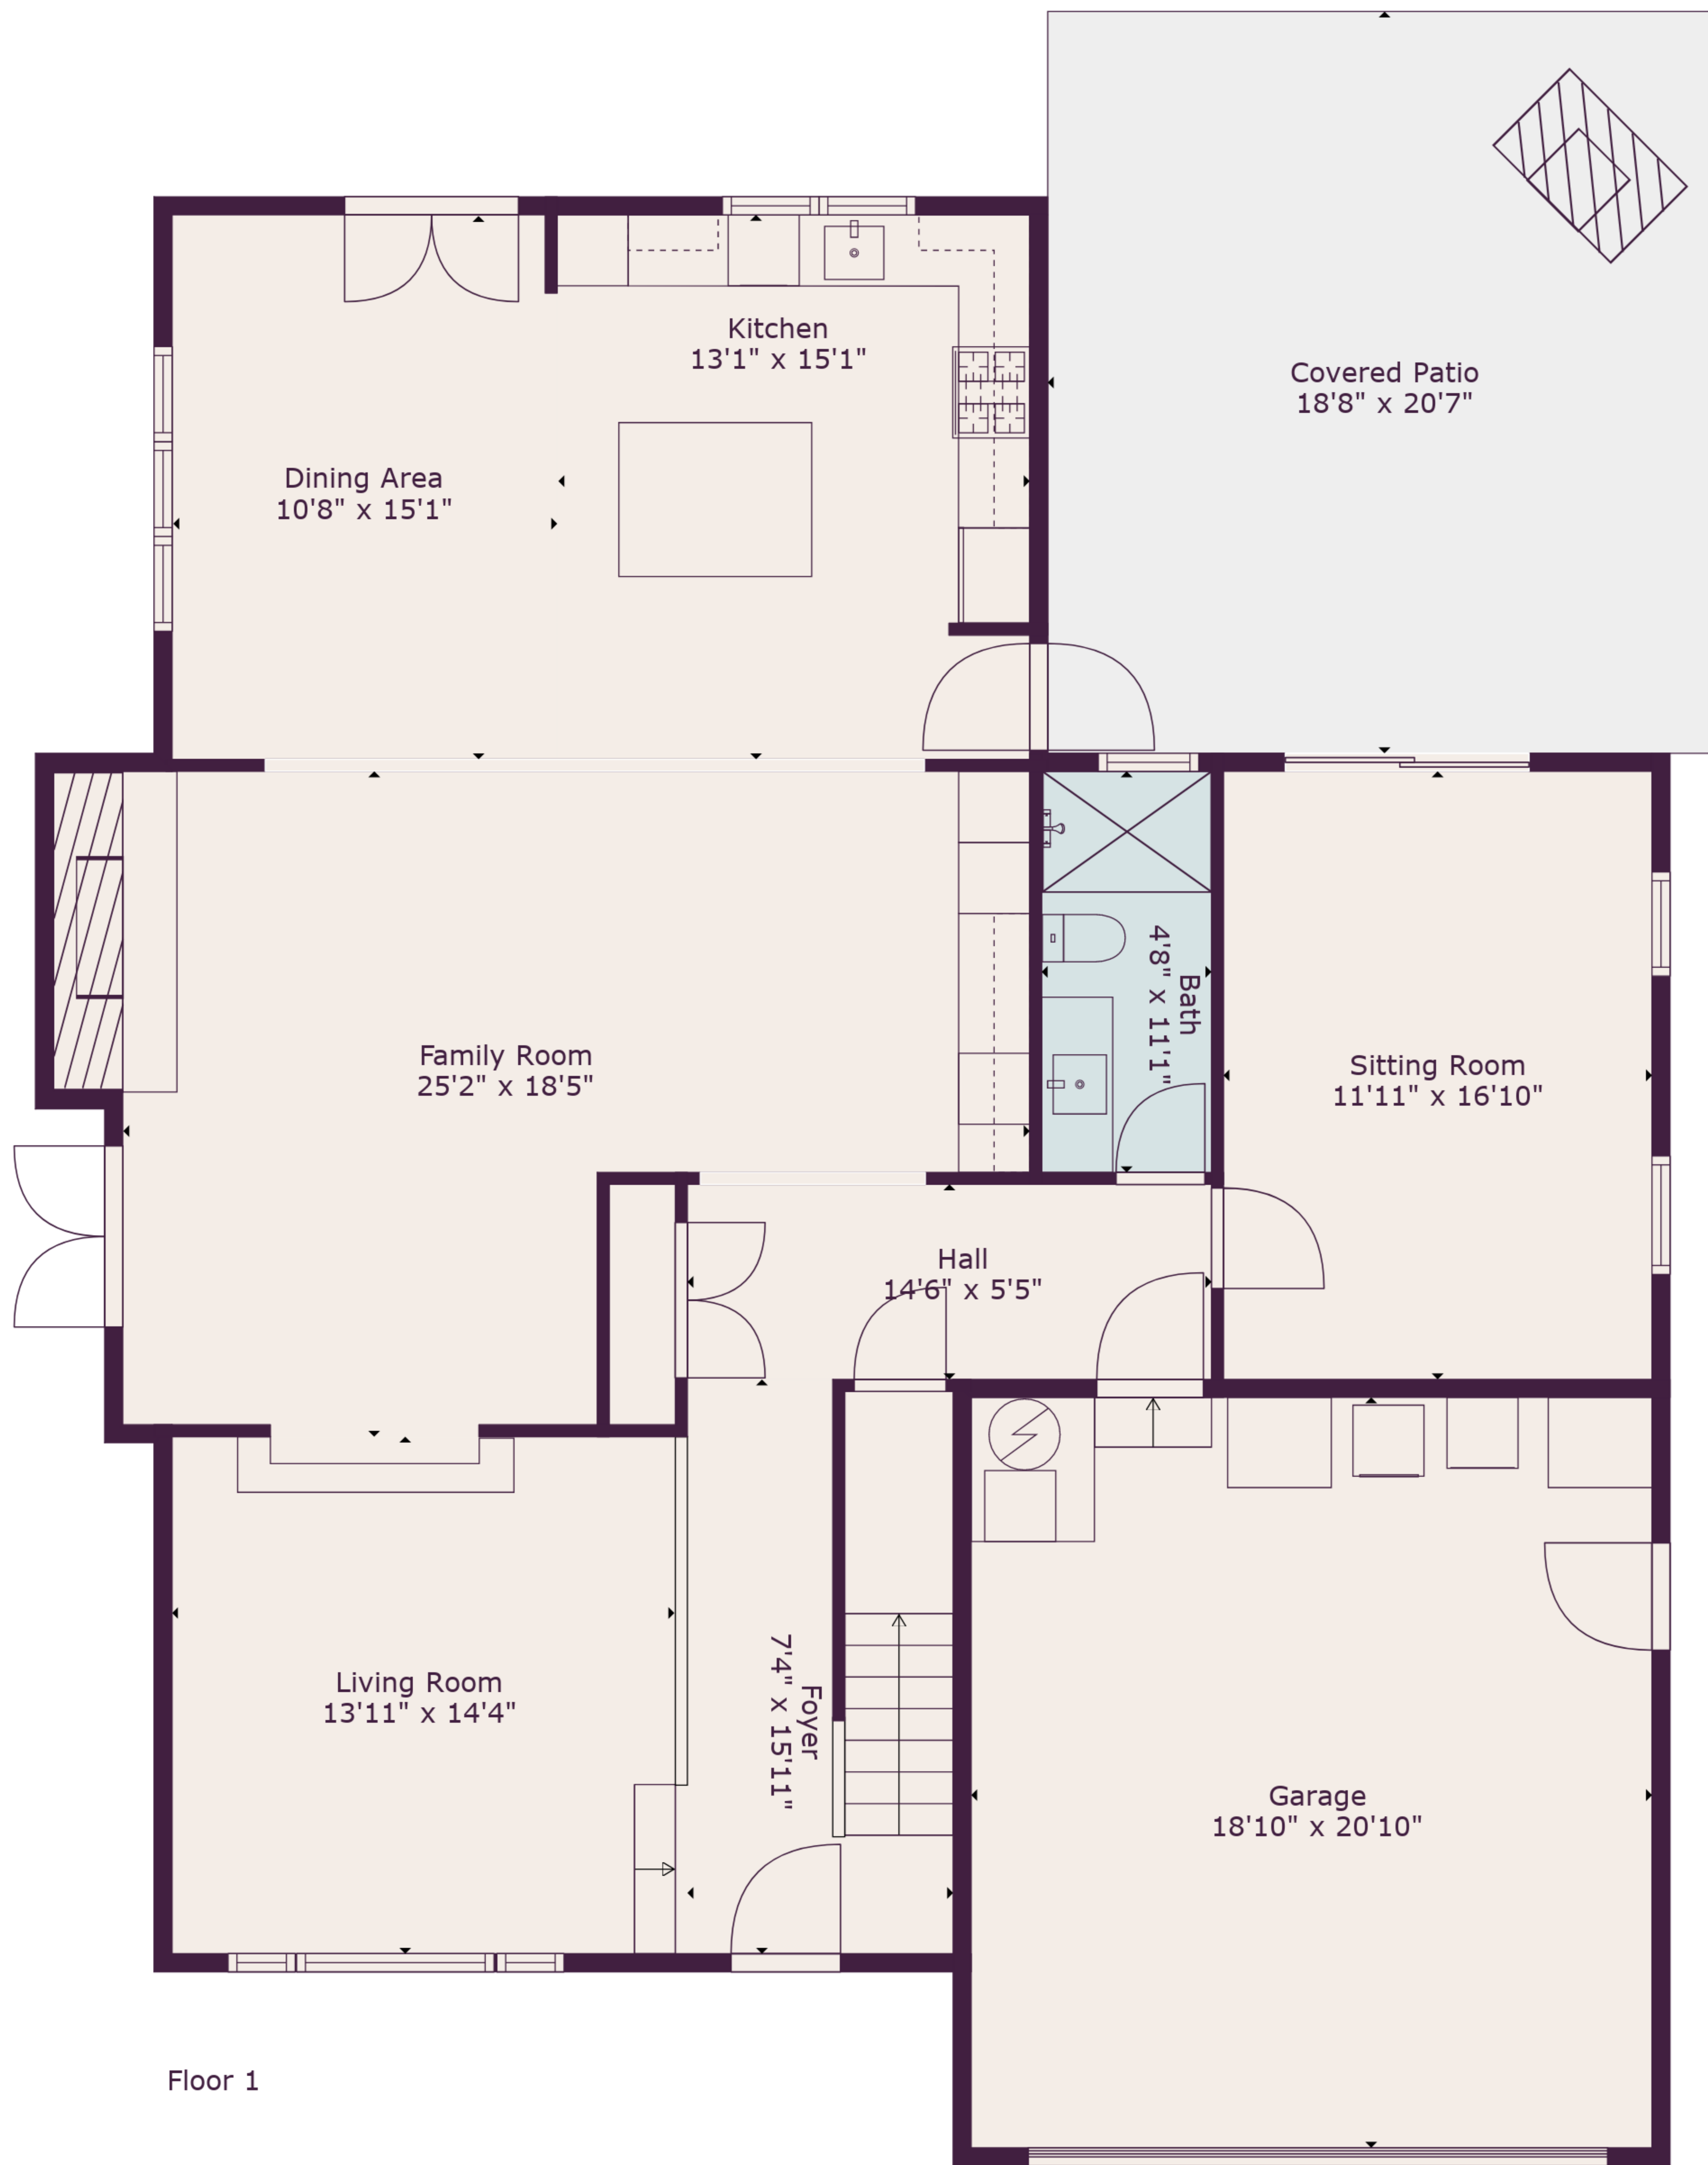

TOTAL: 2324 sq. ft
 FLOOR 1: 1434 sq. ft, FLOOR 2: 890 sq. ft
 EXCLUDED AREAS: GARAGE: 393 sq. ft, COVERED PATIO: 384 sq. ft, FIREPLACE: 19 sq. ft,
 OPEN TO BELOW: 273 sq. ft

Measurements Are Deemed Highly Reliable, But Not Guaranteed

TOTAL: 2324 sq. ft
 FLOOR 1: 1434 sq. ft, FLOOR 2: 890 sq. ft
 EXCLUDED AREAS: GARAGE: 393 sq. ft, COVERED PATIO: 384 sq. ft, FIREPLACE: 19 sq. ft,
 OPEN TO BELOW: 273 sq. ft