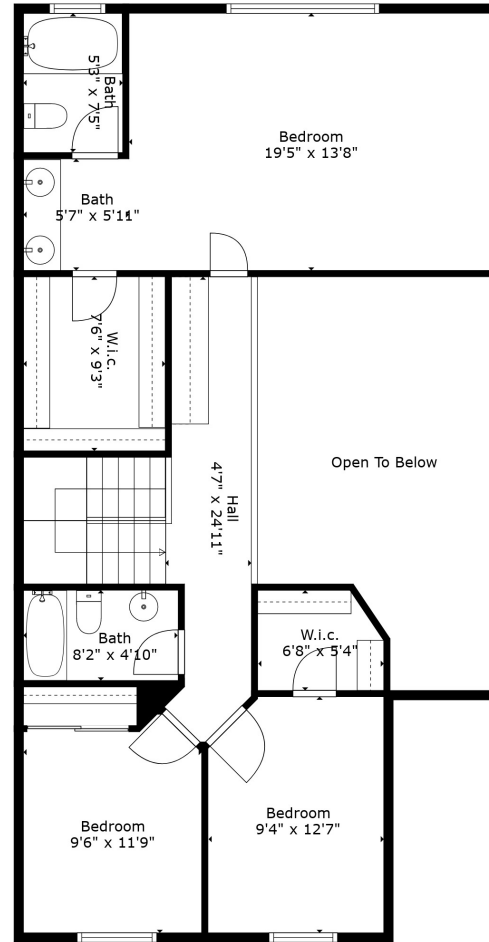

Floor 1

Floor 2

TOTAL: 1780 sq. ft
 FLOOR 1: 872 sq. ft, FLOOR 2: 908 sq. ft
 EXCLUDED AREAS: GARAGE: 387 sq. ft, EMBEDDEDWINDOW: 7 sq. ft, FIREPLACE: 8 sq. ft,
 OPEN TO BELOW: 239 sq. ft

Measurements Are Calculated By Cubicasa Technology. Deemed Highly Reliable But Not Guaranteed.

TOTAL: 1780 sq. ft

FLOOR 1: 872 sq. ft, FLOOR 2: 908 sq. ft

EXCLUDED AREAS: GARAGE: 387 sq. ft, EMBEDDED WINDOW: 7 sq. ft, FIREPLACE: 8 sq. ft,
OPEN TO BELOW: 239 sq. ft

Measurements Are Calculated By Cubicasa Technology. Deemed Highly Reliable But Not Guaranteed.