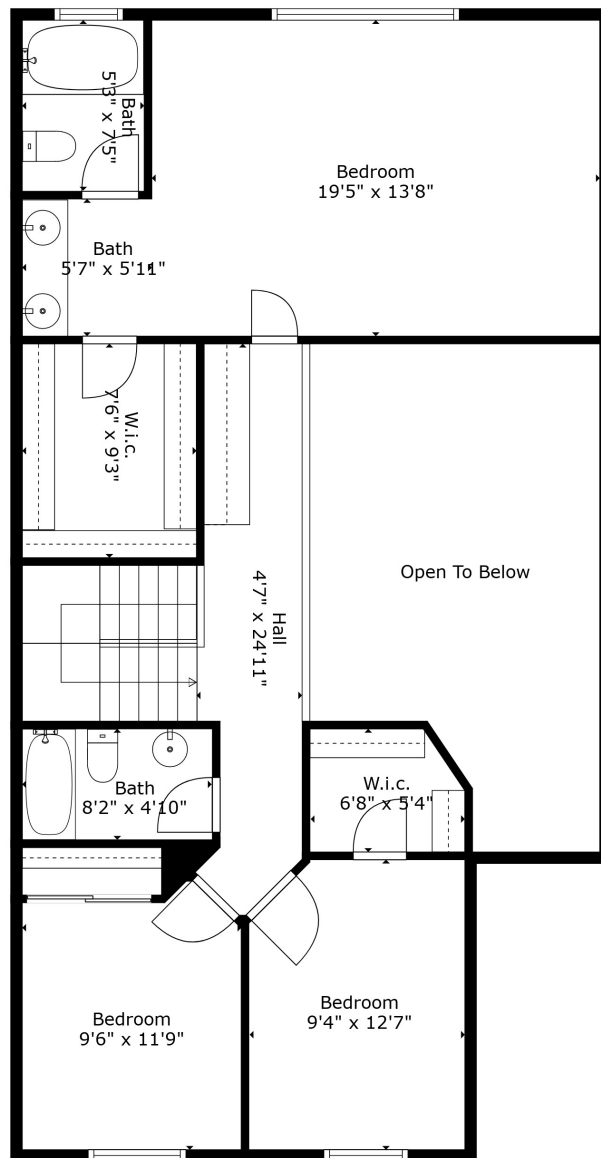

Floor 1

Floor 2

TOTAL: 1780 sq. ft
 FLOOR 1: 872 sq. ft, FLOOR 2: 908 sq. ft
 EXCLUDED AREAS: GARAGE: 387 sq. ft, EMBEDDEDWINDOW: 7 sq. ft, FIREPLACE: 8 sq. ft,
 OPEN TO BELOW: 239 sq. ft

Measurements Are Calculated By Cubicasa Technology. Deemed Highly Reliable But Not Guaranteed.

TOTAL: 1780 sq. ft

FLOOR 1: 872 sq. ft, FLOOR 2: 908 sq. ft

EXCLUDED AREAS: GARAGE: 387 sq. ft, EMBEDDED WINDOW: 7 sq. ft, FIREPLACE: 8 sq. ft,
OPEN TO BELOW: 239 sq. ft

Measurements Are Calculated By Cubicasa Technology. Deemed Highly Reliable But Not Guaranteed.