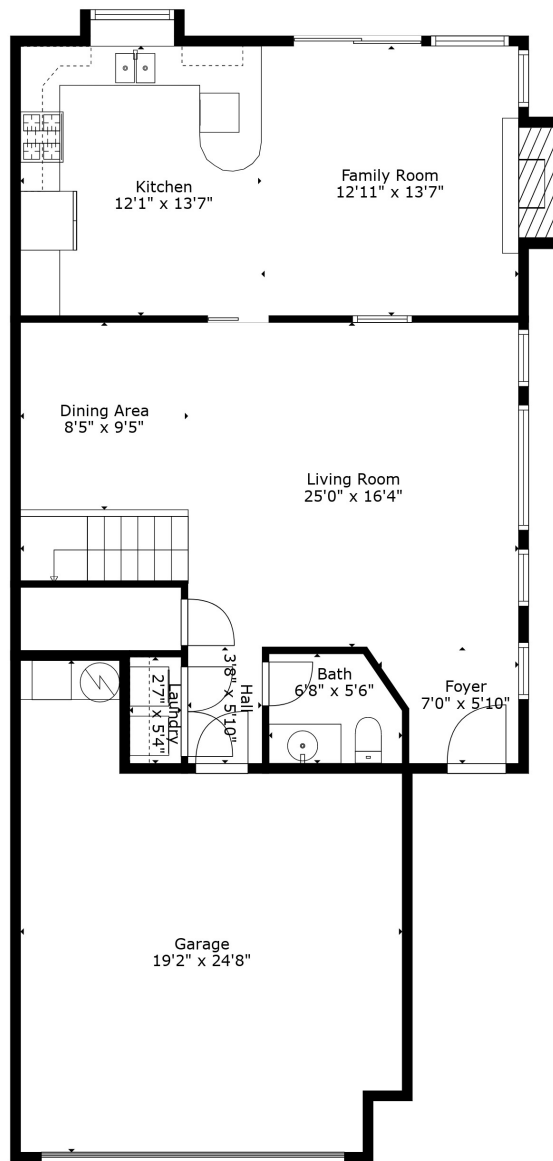

Floor 1

Floor 2

TOTAL: 1780 sq. ft
 FLOOR 1: 872 sq. ft, FLOOR 2: 908 sq. ft
 EXCLUDED AREAS: GARAGE: 387 sq. ft, EMBEDDEDWINDOW: 7 sq. ft, FIREPLACE: 8 sq. ft,
 OPEN TO BELOW: 239 sq. ft

Measurements Are Calculated By Cubicasa Technology. Deemed Highly Reliable But Not Guaranteed.

TOTAL: 1780 sq. ft

FLOOR 1: 872 sq. ft, FLOOR 2: 908 sq. ft

EXCLUDED AREAS: GARAGE: 387 sq. ft, EMBEDDED WINDOW: 7 sq. ft, FIREPLACE: 8 sq. ft,
OPEN TO BELOW: 239 sq. ft

Measurements Are Calculated By Cubicasa Technology. Deemed Highly Reliable But Not Guaranteed.