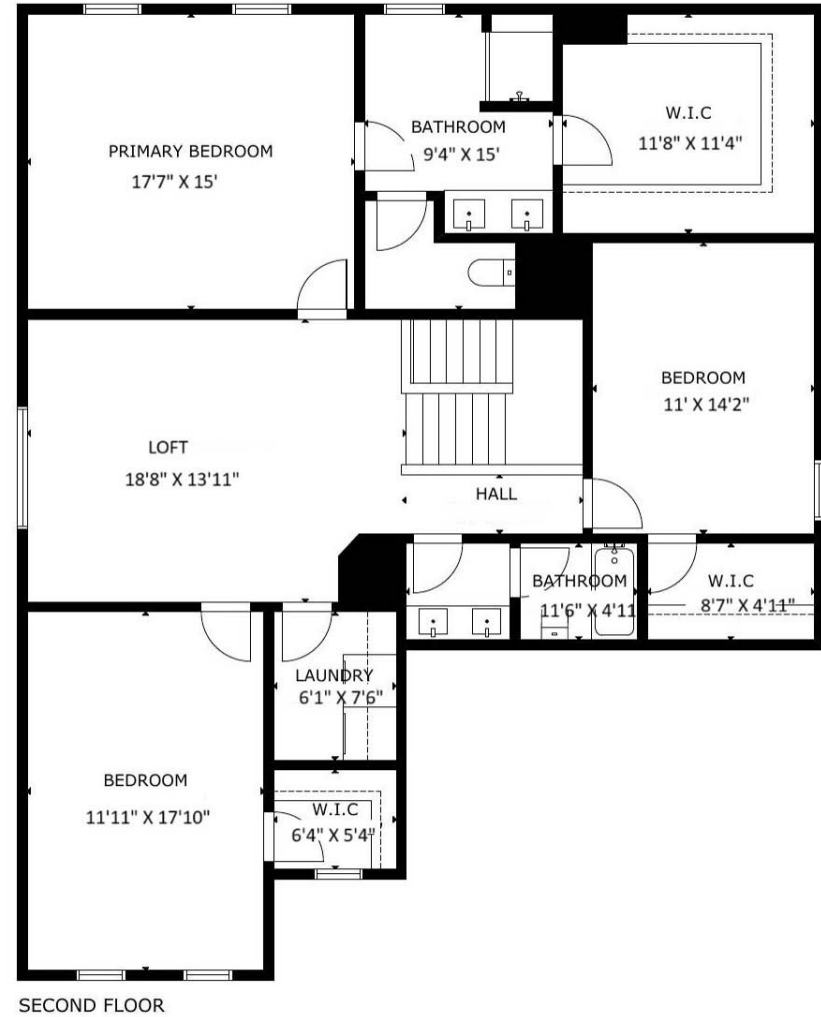

182 Mill Bend Dive Fuquay-Varina, NC 27526

The following dimensions are approximate interior wall to wall dimensions, measured on site, from the widest portion of each room, then calculated to Feet/Inches from Rounded Decimal Feet. Information deemed reliable, but not guaranteed.