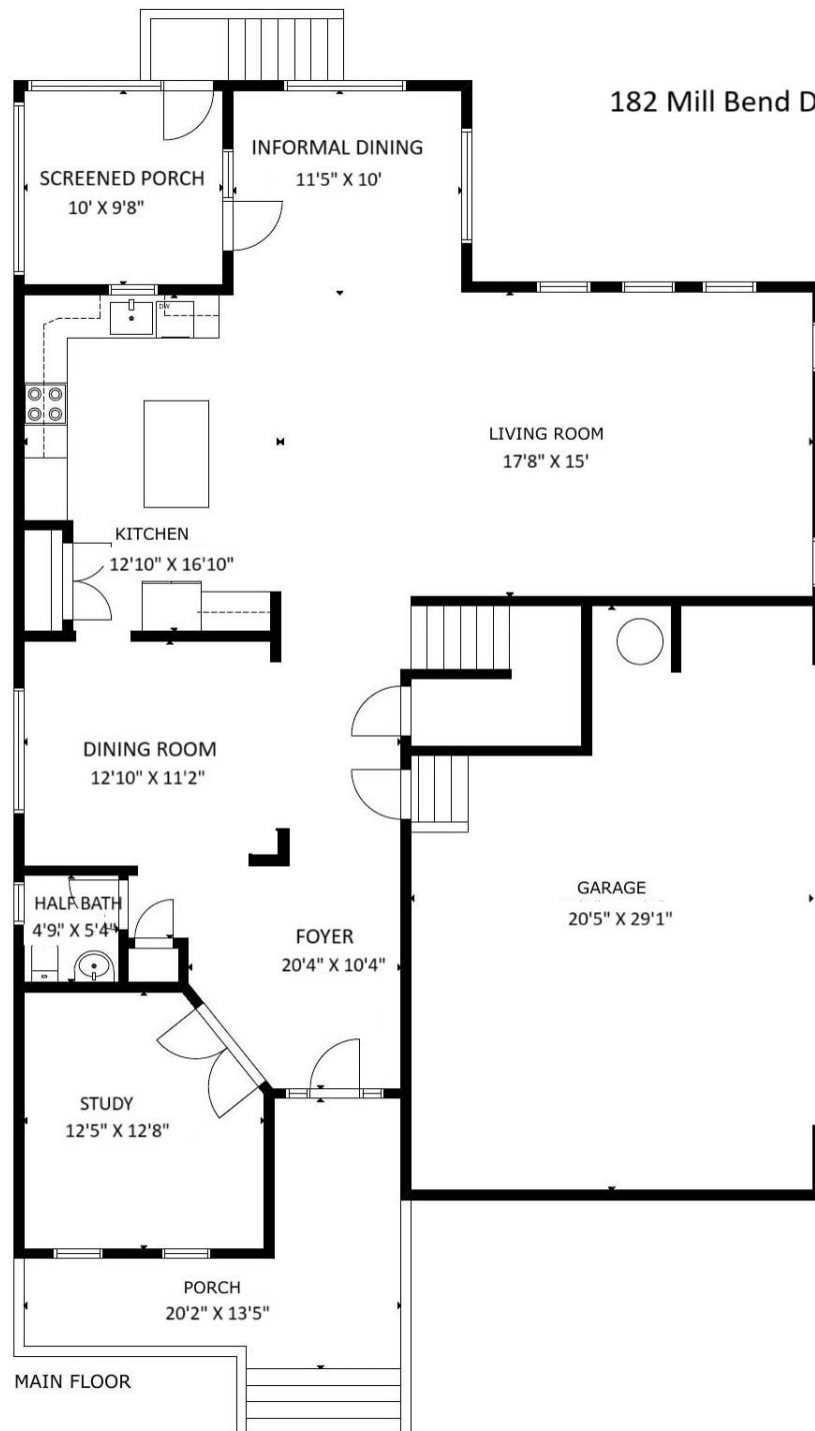

182 Mill Bend Dive Fuquay-Varina, NC 27526

The following dimensions are approximate interior wall to wall dimensions, measured on site, from the widest portion of each room, then calculated to Feet/Inches from Rounded Decimal Feet. Information deemed reliable, but not guaranteed.