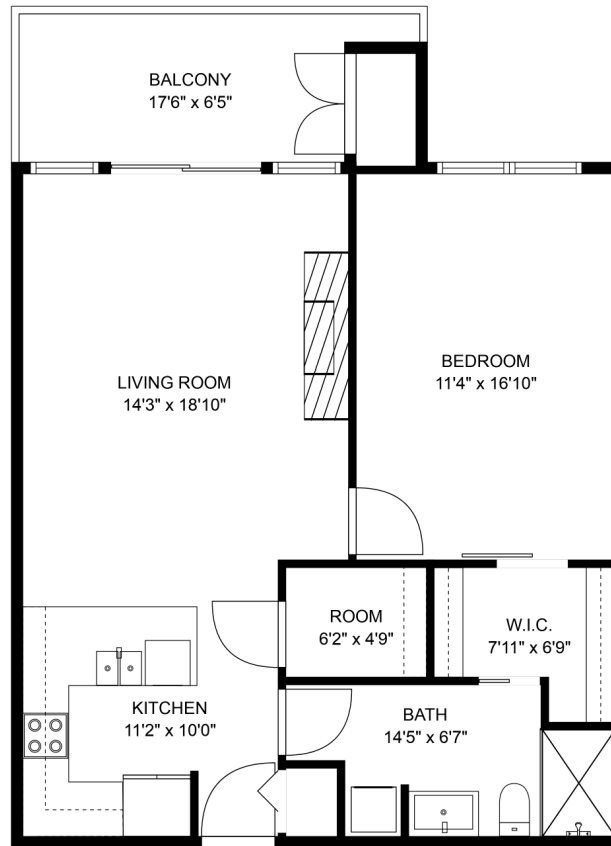

Floor Plan

Estimated Area:

Main Floor: 801 sq. ft

Total: 801 sq. ft

316-378 Esplanade ave
Harrison Hot Springs, BC V0M
1A3

Ann Griffiths

Cell: 604-897-7969

Office: 604-393-7880