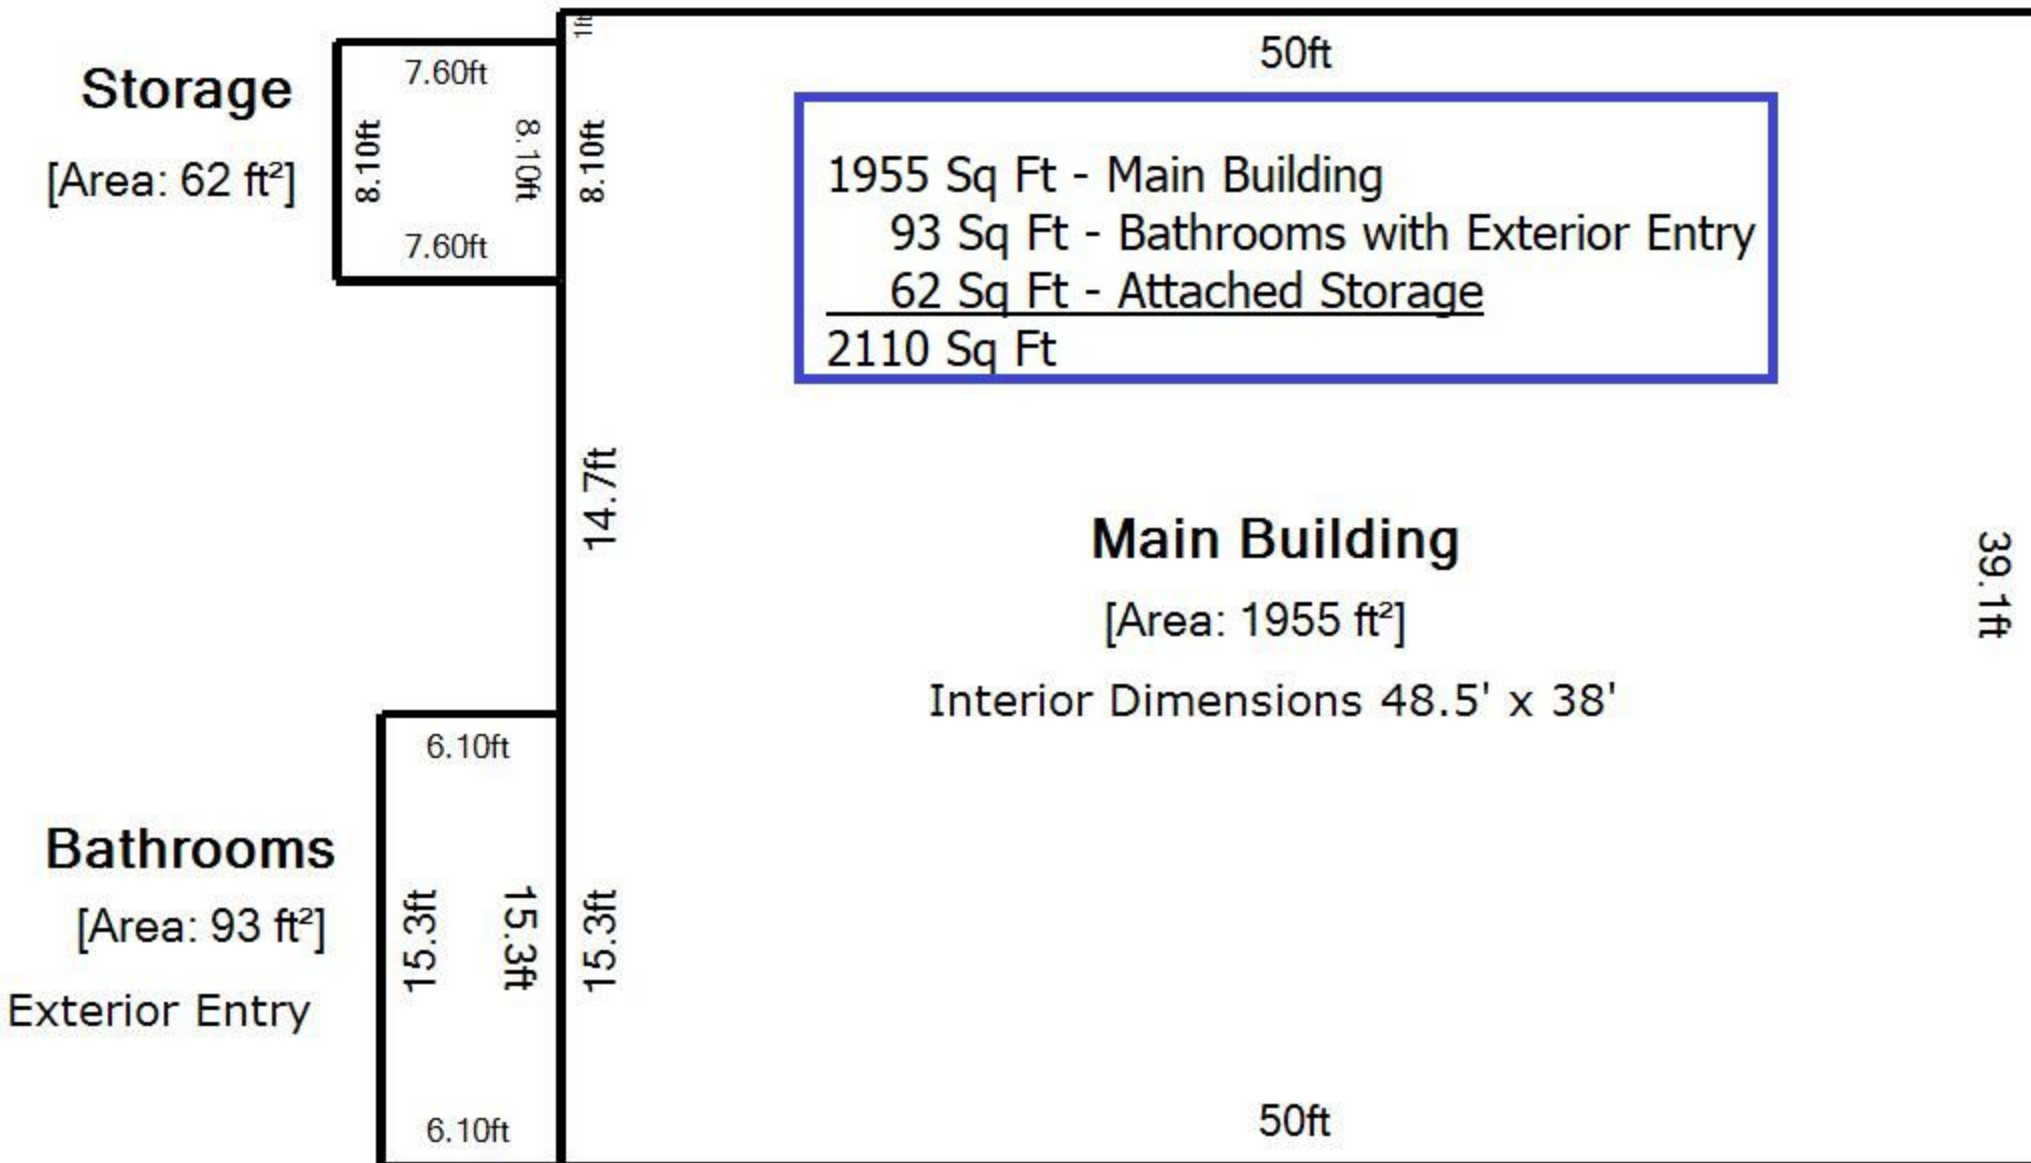

8874 NC-87 Graham, NC 27253

Square Foot Values include Outer Walls

Space is set up as a Commercial Building